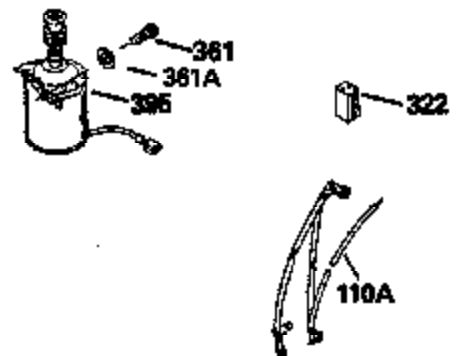

Ref #	Part Number	Qty	Description
210	27793		Clip, Conduit
211	28942		Screw, 10-32 x 3/8"
274	26754A		* Gasket, Exhaust (Use as required)
275A	391019		Muffler
277A	30063		Screw, 1/4-20 x 1/2" (Use as required)
277	650795		Screw, 1/4-20 x 2-1/4"
370F	34387		Decal, Instruction (Optional)
415	730162		Muffler Adap.Kit(Incl.274,277A)(Use a s req.)
430	730574		Debris Screen Kit (Incl. 370F,431-433)(Opt.)
431	35596		Screen, Debris (Optional)
432	35597		Bracket, Debris screen (Optional)
433	650910		Screw, 8-32 x 1/4" (Optional)