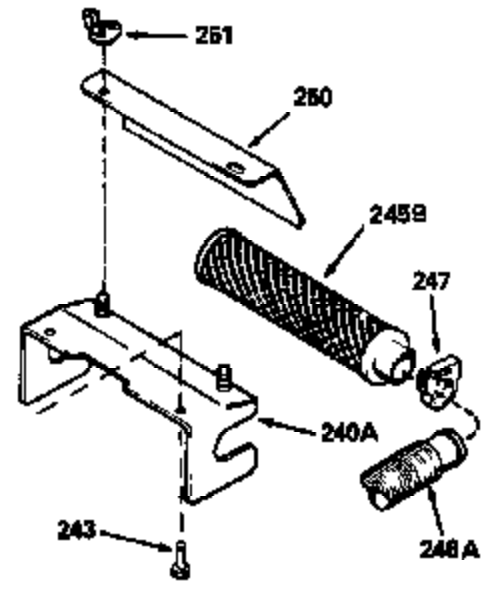

Ref #	Part Number	Qty	Description
19	31361		Spring, Extension
69	35261		* Gasket, Mounting flange
182	6201		Screw, 1/4-28 x 7/8"
185	31384A		Pipe, Intake (Incl. 224)
186	34337		Link, Governor spring
209	30200		Screw, 10-24 x 9/16"
223	650451		Screw, 1/4-20 x 1"
238	650806		Screw, 10-32 x 5/8"
246B	35435		Filter, Pre-Air (Use as required)