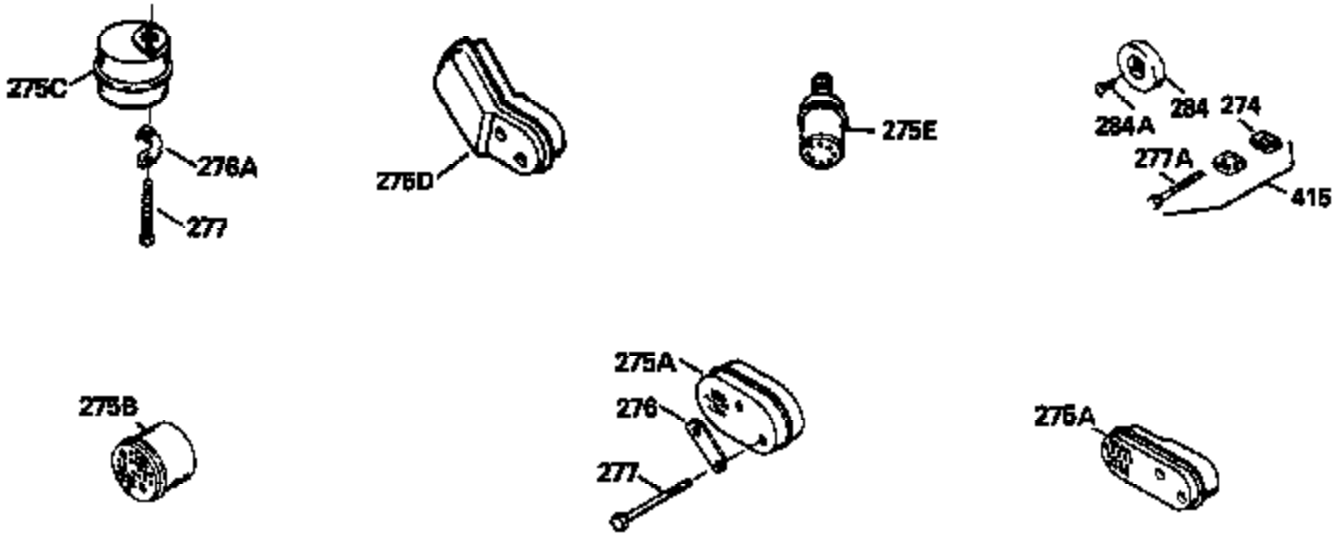

Ref #	Part Number	Qty	Description
210	27793		Clip, Conduit
211	28942		Screw, 10-32 x 3/8"
274	26754A		* Gasket, Exhaust (Use as required)
275A	391019		Muffler
277A	30063		Screw, 1/4-20 x 1/2" (Use as required)
277	650795		Screw, 1/4-20 x 2-1/4"
370F	34387		Decal, Instruction (Optional)
415	730162		Muffler Adap.Kit(Incl.274,277A)(Use a s req.)
430	730574		Debris Screen Kit (Incl. 370F,431-433)(Opt.)
431	35596		Screen, Debris (Optional)
432	35597		Bracket, Debris screen (Optional)
433	650910		Screw, 8-32 x 1/4" (Optional)