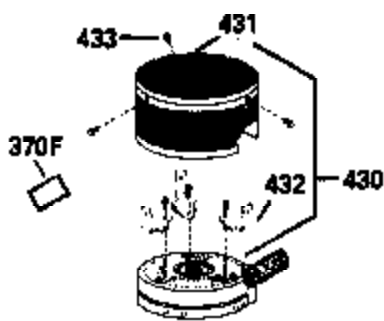

Ref #	Part Number	Qty	Description
210	27793		Clip, Conduit
211	28942		Screw, 10-32 x 3/8"
274	26754A		* Gasket, Exhaust (Use as required)
275A	391019		Muffler
277A	30063		Screw, 1/4-20 x 1/2" (Use as required)
277	650795		Screw, 1/4-20 x 2-1/4"
370F	34387		Decal, Instruction (Optional)
415	730162		Muffler Adap.Kit(Incl.274,277A)(Use a s req.)
430	730574		Debris Screen Kit (Incl. 370F,431-433)(Opt.)
431	35596		Screen, Debris (Optional)
432	35597		Bracket, Debris screen (Optional)
433	650910		Screw, 8-32 x 1/4" (Optional)