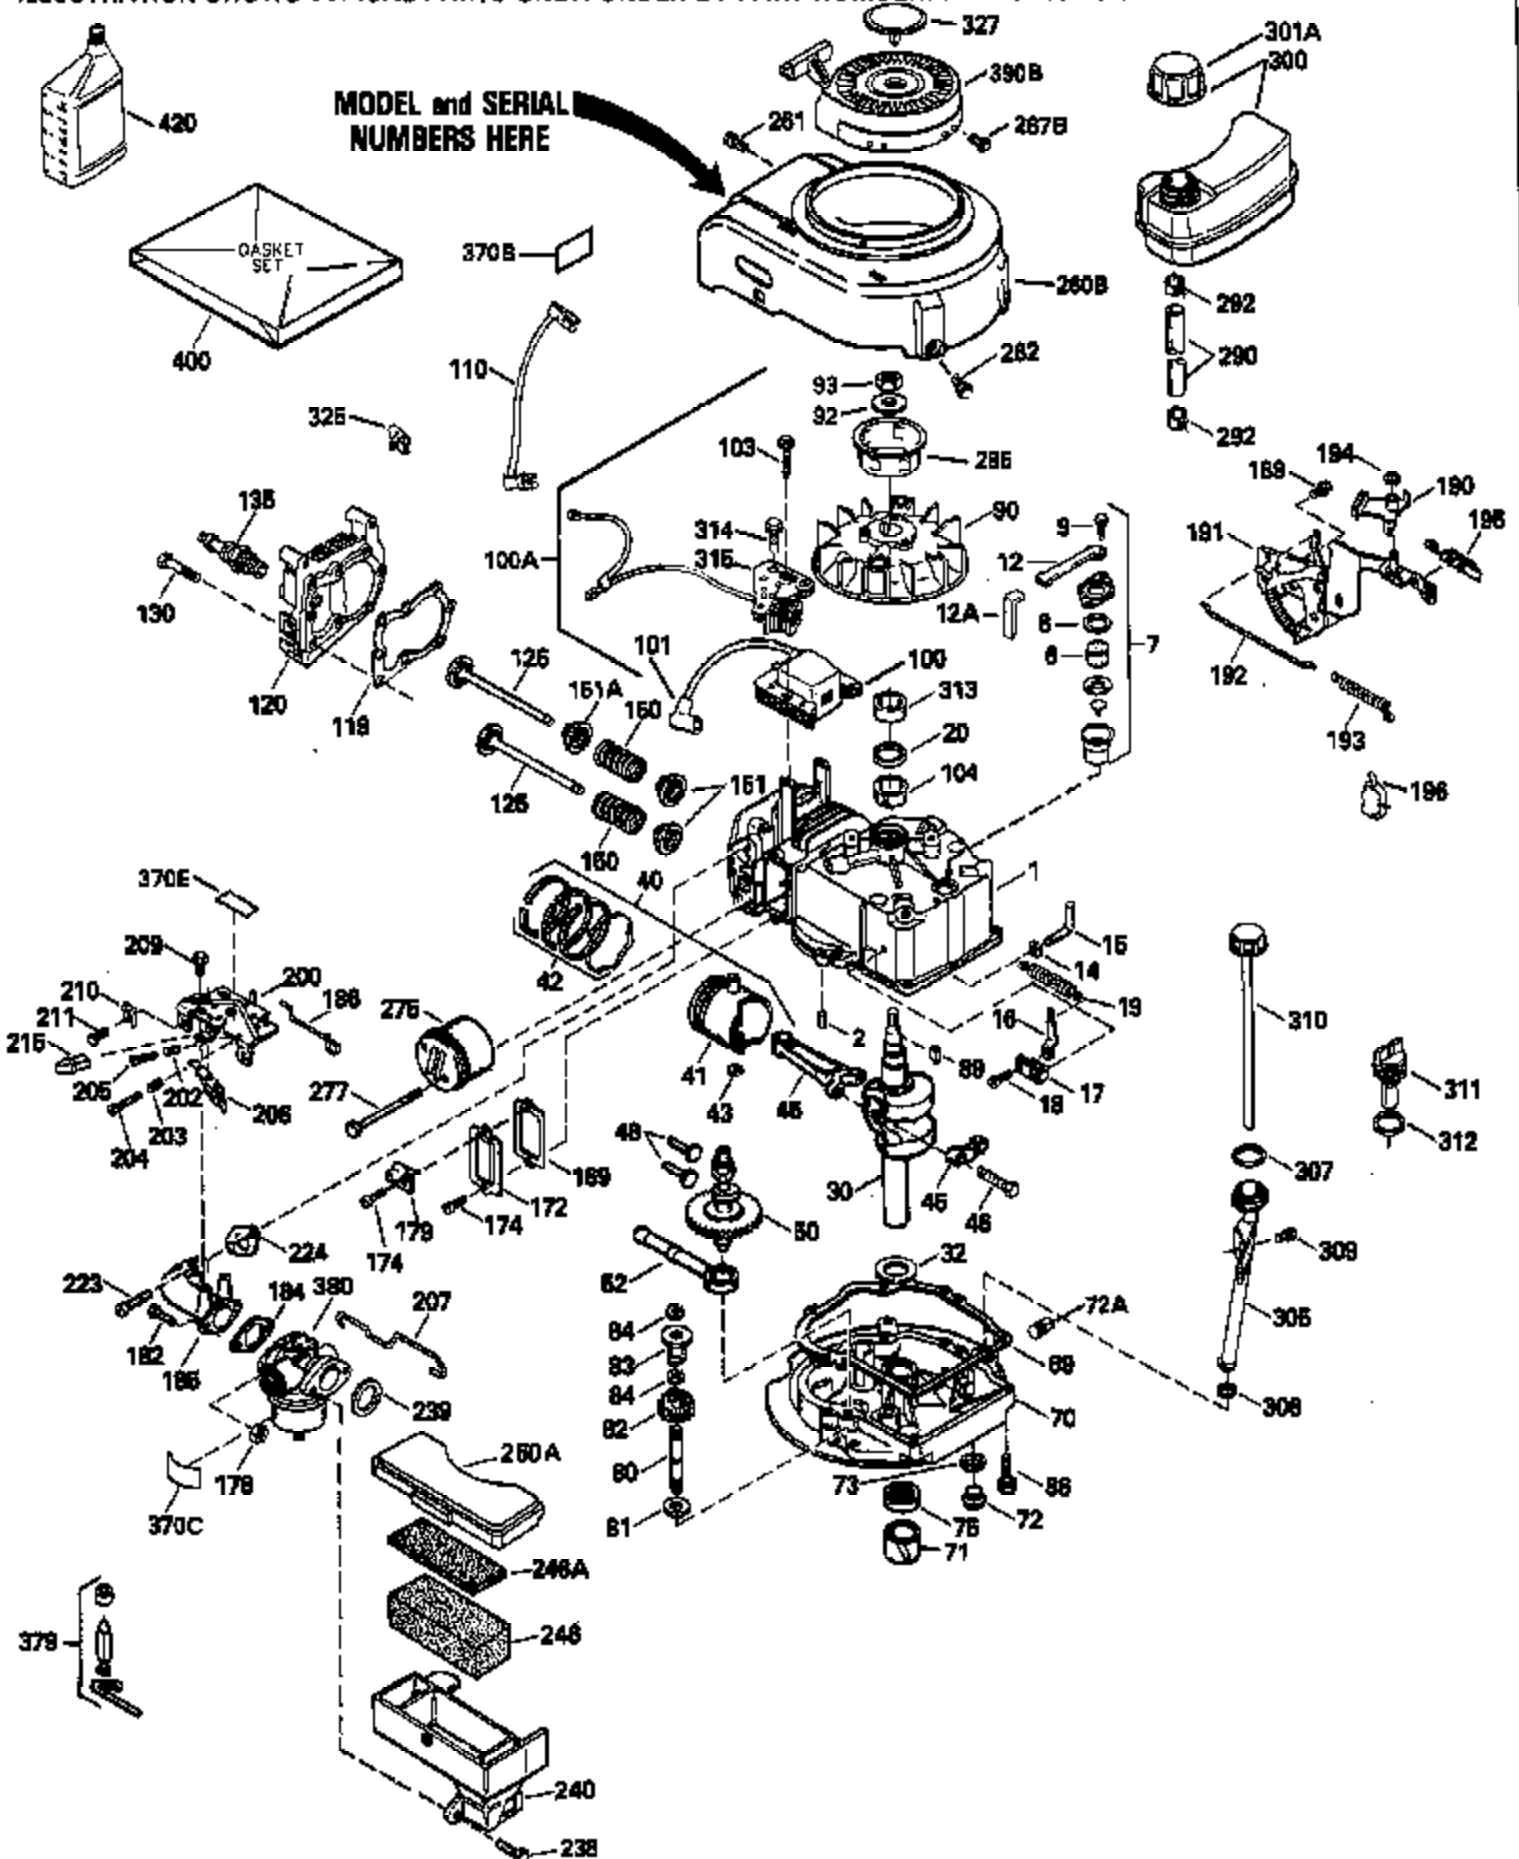

ILLUSTRATION SHOWS TYPICAL PARTS ONLY. ORDER BY PART NUMBER. PARTS NOT LISTED ARE SUPPLIED BY OEM.

Ref #	Part Number	Qty	Description
1	34975		Cylinder Ass'y. (Incl. 2, 8, 9 & 20) (2-1/2")
2	26727		Pin, Dowel
6	33734		Element, Breather
7	34214A		Breather Ass'y. (Incl. 6, 8, 9, 12 & 12A)
8	33735		* Gasket, Breather
9	30200		Screw, 10-24 x 9/16"
12	33886		Tube, Breather
14	28277		Washer
15	30589		Rod, Governor (Incl. 14)
16	31383A		Lever, Governor
17	31335		Clamp, Governor lever
18	650548		Screw, 8-32 x 5/16"
19	31361		Spring, Extension
20	32600		Seal, Oil
30	34440		Crankshaft Ass'y.
40	34514		Piston, Pin & Ring Set (Std.) (2-1/2" Bore)
40	34515		Piston, Pin & Ring Set (.010" OS)
40	34516		Piston, Pin & Ring Set (.020" OS)
41	32538B		Piston & Pin Ass'y. (Incl. 43)(Std.)(2-1/2")
41	32548B		Piston & Pin Ass'y. (Incl. 43) (.010" OS)
41	32549B		Piston & Pin Ass'y. (Incl. 43) (.020" OS)
42	28986		Ring Set (Std.) (2-1/2" Bore)
42	28987		Ring Set (.010" OS)
42	28988		Ring Set (.020" OS)
43	20381		Ring, Piston pin retaining
45	30963B		Rod Assy., Connecting (Incl. 46)
46	32610A		Bolt, Connecting rod
48	27241		Lifter, Valve
50	33148A		Camshaft
52	29914		Oil Pump Assy.
69	35261		* Gasket, Mounting flange
70	35651B		Mounting Flange (Incl. 72, 72A, 73, 7 5 & 80)
72	30572		Plug, Oil drain (Incl. 73)
73	28833		* Drain Plug Gasket (Not req. W/plastic plug)
75	26208		Seal, Oil
80	30574		Shaft, Governor
81	30590A		Washer, Flat
82	30591		Gear Assy., Governor (Incl. 81)
83	30588A		Spool, Governor
84	29193		Ring, Retaining
86	650488		Screw, 1/4-20 x 1-1/4"
89	611004		Flywheel Key
90	611046A		Flywheel
92	650815		Washer, Belleville
93	650816		Nut, Flywheel
100	730207		Magneto-to-Solid State Conversion Kit (Includes solid state module, solid state flywheel key, and instructions.)(Use as required on external ignition engines only.)
100	34443A		Solid State Assy.
103	650814		Screw, Torx T-15, 10-24 x 1"
110	34231		Ground Wire
119	29953C		* Gasket, Cylinder head
120	34335		Head, Cylinder
125	29313C		Exhaust Valve (Std.) (Incl. 151)
125	29315C		Exhaust Valve (1/32" OS) (Incl. 151)
126	29314B		Intake Valve (Std.) (Incl. 151)
126	29315C		Intake Valve (1/32" OS) (Incl. 151)