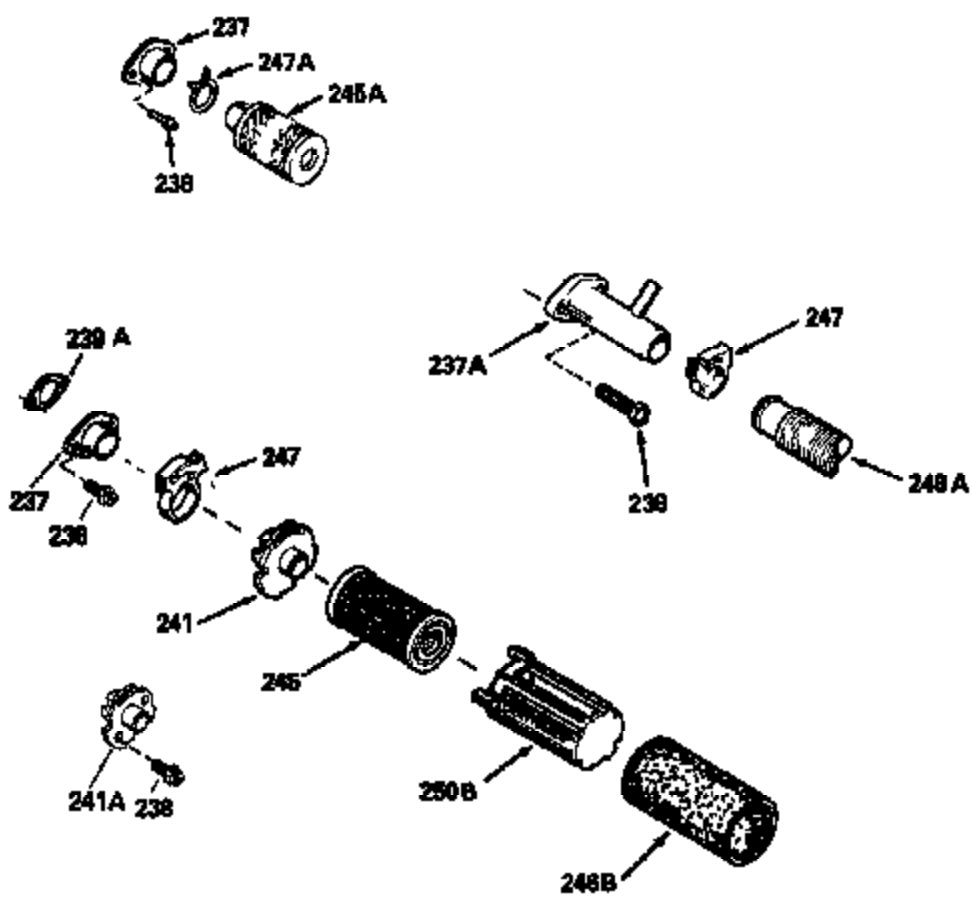

Ref #	Part Number	Qty	Description
19	31361		Spring, Extension
69	35261		* Gasket, Mounting flange
182	6201		Screw, 1/4-28 x 7/8"
185	31384A		Pipe, Intake (Incl. 224)
186	34337		Link, Governor spring
209	30200		Screw, 10-24 x 9/16"
223	650451		Screw, 1/4-20 x 1"
238	650806		Screw, 10-32 x 5/8"
246B	35435		Filter, Pre-Air (Use as required)