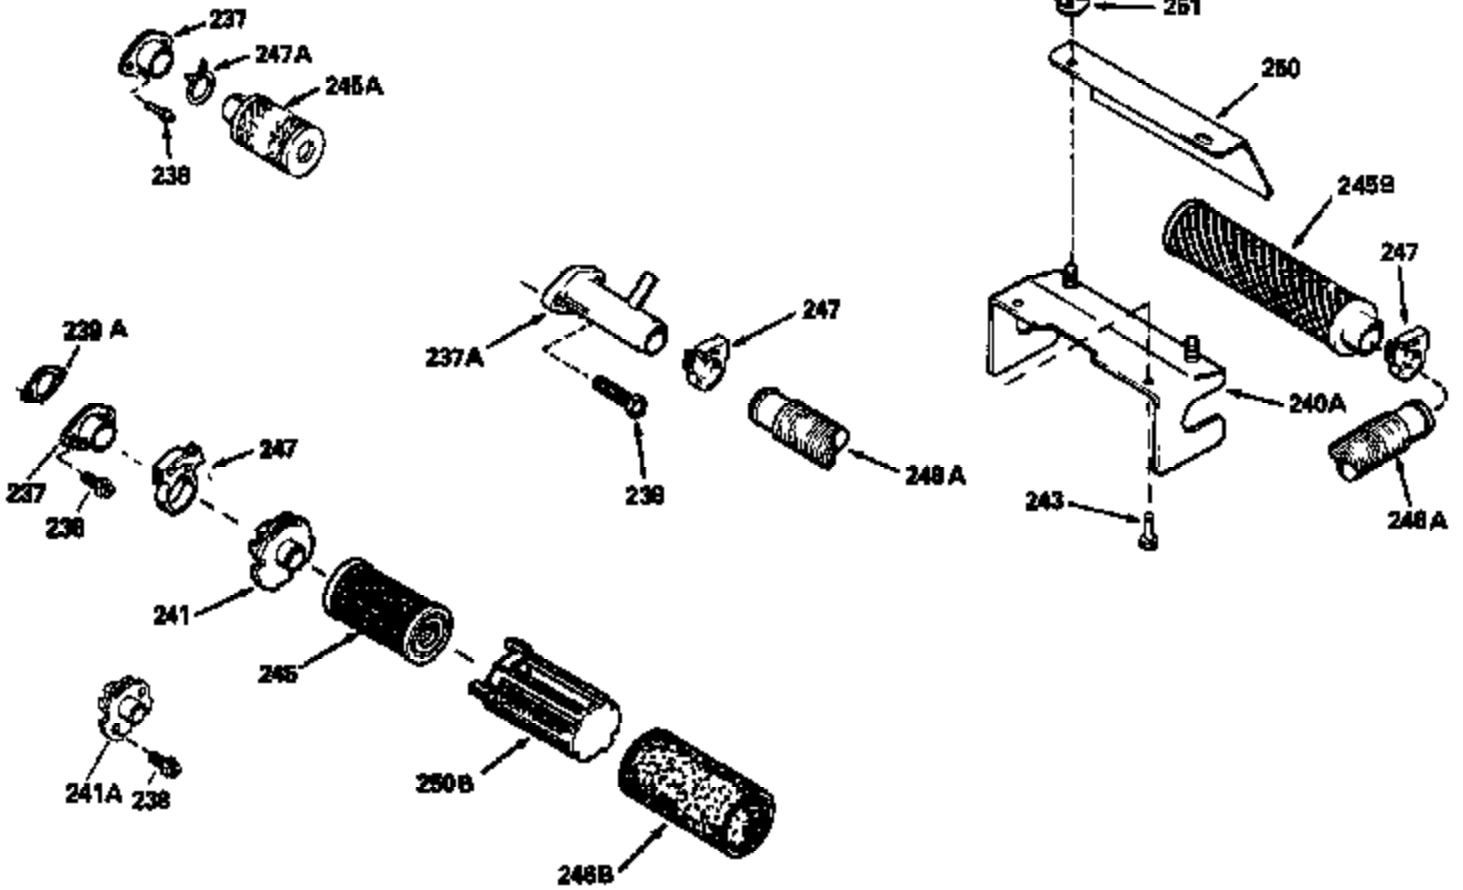

Ref #	Part Number	Qty	Description
19	31361		Spring, Extension
53	31745		Tang, Washer
54	31747		Washer, Flat
55	33774		Shaft, P.T.O.
56	33401		Right Hand Worm Gear
57	31749		Ring, Retaining
58	31744		Seal, Oil
59	31787		Washer, Flat
69	35261		* Gasket, Mounting flange
70A	33521C		Flange Ass'y. (Incl.58, 72, 72A, 73, 75 & 80)
87	650492		Screw, 1/4-20 x 2-1/4"
182	6201		Screw, 1/4-28 x 7/8"
185	31384A		Pipe, Intake (Incl. 224)
186	32653		Link, Governor spring
216	33086		Lever, Speed adjusting
223	650451		Screw, 1/4-20 x 1"
241	35067		Collar, Air cleaner (Black)
245	35066		Filter, Air cleaner
246B	35435		Filter, Pre-Air (Use as required)
247A	35068		Clamp, Air cleaner
250B	35065		Air Cleaner Cover Ass'y.