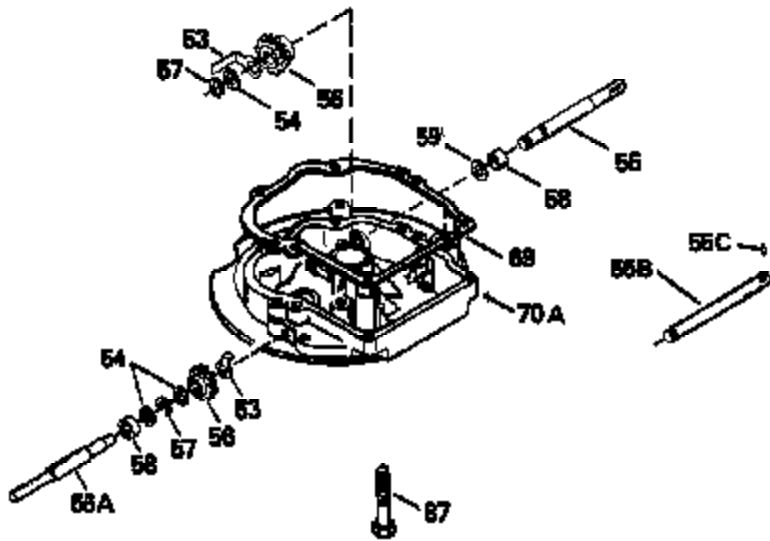

Ref #	Part Number	Qty	Description
19	31361		Spring, Extension
53	31745		Tang, Washer
54	31747		Washer, Flat
55	33774		Shaft, P.T.O.
56	33401		Right Hand Worm Gear
57	31749		Ring, Retaining
58	31744		Seal, Oil
59	31787		Washer, Flat
69	35261		* Gasket, Mounting flange
70A	33521C		Flange Ass'y. (Incl.58, 72, 72A, 73, 75 & 80)
87	650492		Screw, 1/4-20 x 2-1/4"
182	6201		Screw, 1/4-28 x 7/8"
185	31384A		Pipe, Intake (Incl. 224)
186	32653		Link, Governor spring
216	33086		Lever, Speed adjusting
223	650451		Screw, 1/4-20 x 1"
241	35067		Collar, Air cleaner (Black)
245	35066		Filter, Air cleaner
246B	35435		Filter, Pre-Air (Use as required)
247A	35068		Clamp, Air cleaner
250B	35065		Air Cleaner Cover Ass'y.