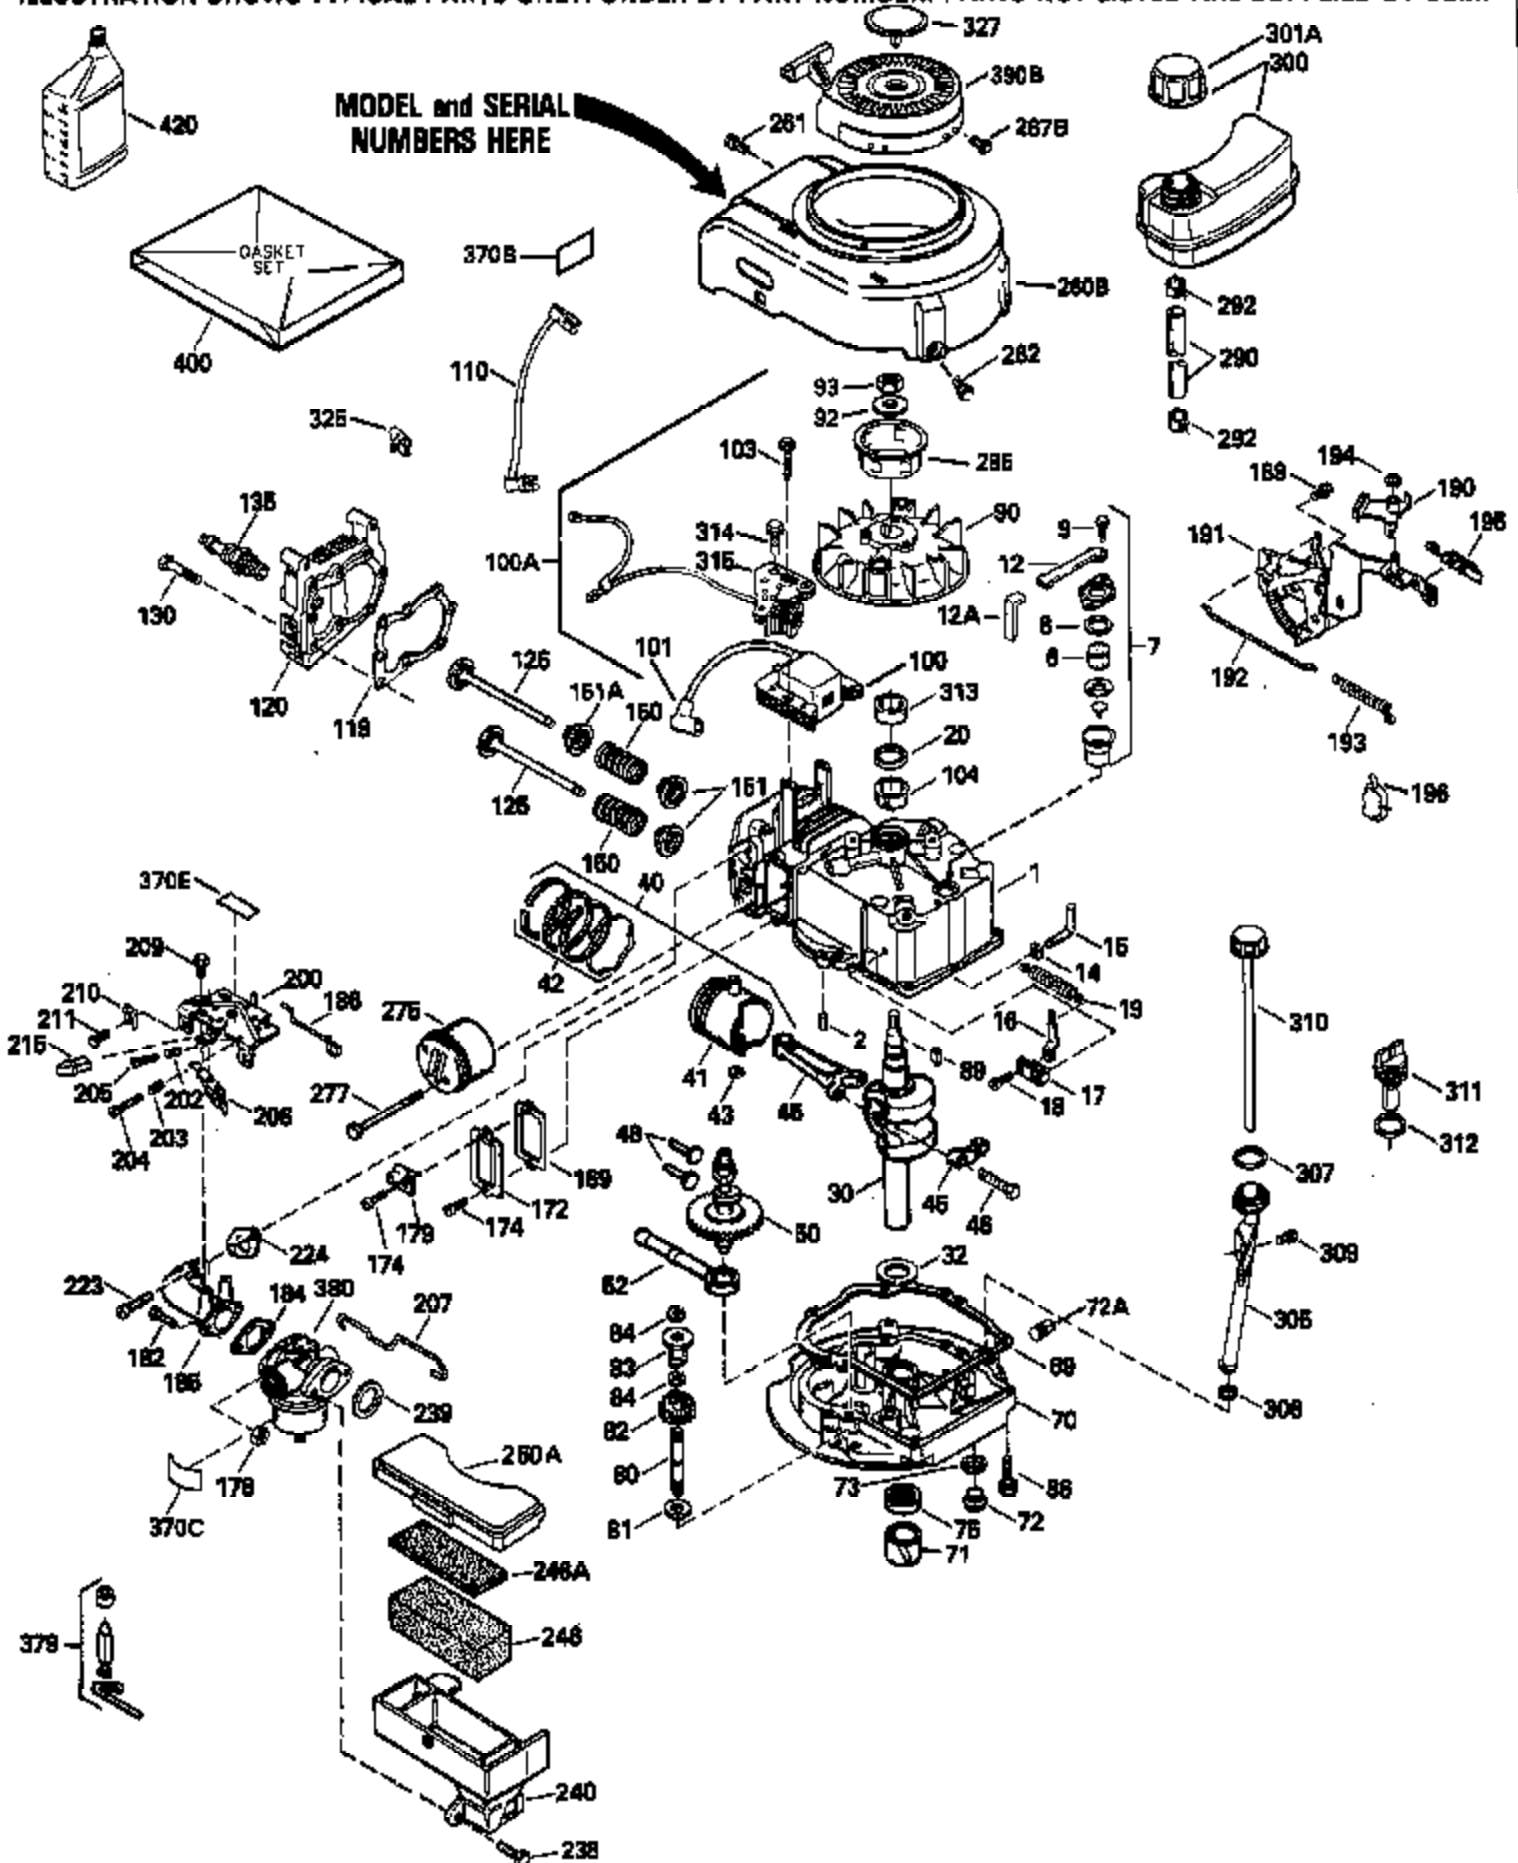

ILLUSTRATION SHOWS TYPICAL PARTS ONLY. ORDER BY PART NUMBER. PARTS NOT LISTED ARE SUPPLIED BY OEM.

Ref #	Part Number	Qty	Description
1	34975		Cylinder Ass'y. (Incl. 2, 8, 9 & 20) (2-1/2")
2	26727		Pin, Dowel
6	33734		Element, Breather
7	34214A		Breather Ass'y. (Incl. 6, 8, 9, 12 & 12A)
8	33735		* Gasket, Breather
9	30200		Screw, 10-24 x 9/16"
12	33886		Tube, Breather
14	28277		Washer
15	30589		Rod, Governor (Incl. 14)
16	31383A		Lever, Governor
17	31335		Clamp, Governor lever
18	650548		Screw, 8-32 x 5/16"
19	31361		Spring, Extension
20	32600		Seal, Oil
30	34463		Crankshaft Ass'y.
40	34514		Piston, Pin & Ring Set (Std.) (2-1/2" Bore)
40	34515		Piston, Pin & Ring Set (.010" OS)
40	34516		Piston, Pin & Ring Set (.020" OS)
41	32538B		Piston & Pin Ass'y. (Incl. 43)(Std.)(2-1/2")
41	32548B		Piston & Pin Ass'y. (Incl. 43) (.010" OS)
41	32549B		Piston & Pin Ass'y. (Incl. 43) (.020" OS)
42	28986		Ring Set (Std.) (2-1/2" Bore)
42	28987		Ring Set (.010" OS)
42	28988		Ring Set (.020" OS)
43	20381		Ring, Piston pin retaining
45	30963B		Rod Assy., Connecting (Incl. 46)
46	32610A		Bolt, Connecting rod
48	27241		Lifter, Valve
50	33148A		Camshaft
52	29914		Oil Pump Assy.
69	35261		* Gasket, Mounting flange
70	34831		Mounting Flange (Incl. 72, 72A, 73, 7 5 & 80)
72A	9556		Plug, Pipe
72	30572		Plug, Oil drain (Incl. 73)
73	28833		* Drain Plug Gasket (Not req. W/plastic plug)
75	26208		Seal, Oil
80	30574		Shaft, Governor
81	30590A		Washer, Flat
82	30591		Gear Assy., Governor (Incl. 81)
83	30588A		Spool, Governor
84	29193		Ring, Retaining
86	650488		Screw, 1/4-20 x 1-1/4"
89	610995		Flywheel Key
90	611046A		Flywheel
92	650815		Washer, Belleville
93	650816		Nut, Flywheel
100	34431		Solid State Ignition NOTE: Specs with this ignition system can still service individual components (points, condenser, etc.)See Div. 3, Sec. A, page TVS75 & TVS90 4,Reference numbers 122 thru 134. (This coil has been superseded to 730207 solid state conversion kit)
100	730207		Magneto-to-Solid State Conversion Kit (Includes solid state module, solid state flywheel key, and instructions.)(Use as required on external ignition engines only.)
101	27276		Cover, Spark plug
103	650814		Screw, Torx T-15, 10-24 x 1"
110	34432		Ground Wire