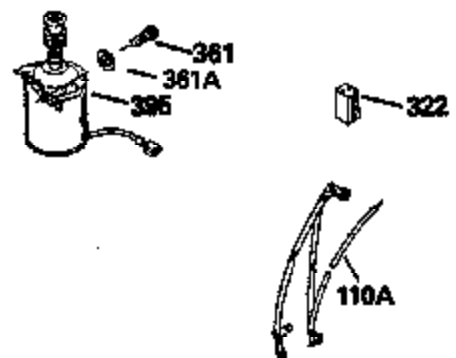

Ref #	Part Number	Qty	Description
274	26754A		* Gasket, Exhaust (Use as required)
275A	35603		Muffler (Incl. 277)
277A	30063		Screw, 1/4-20 x 1/2" (Use as required)
277	650795		Screw, 1/4-20 x 2-1/4"
370F	34387		Decal, Instruction (Optional)
415	730162		Muffler Adap.Kit(Incl.274,277A)(Use a s req.)
430	730574		Debris Screen Kit (Incl. 370F,431-433)(Opt.)
431	35596		Screen, Debris (Optional)
432	35597		Bracket, Debris screen (Optional)
433	650910		Screw, 8-32 x 1/4" (Optional)