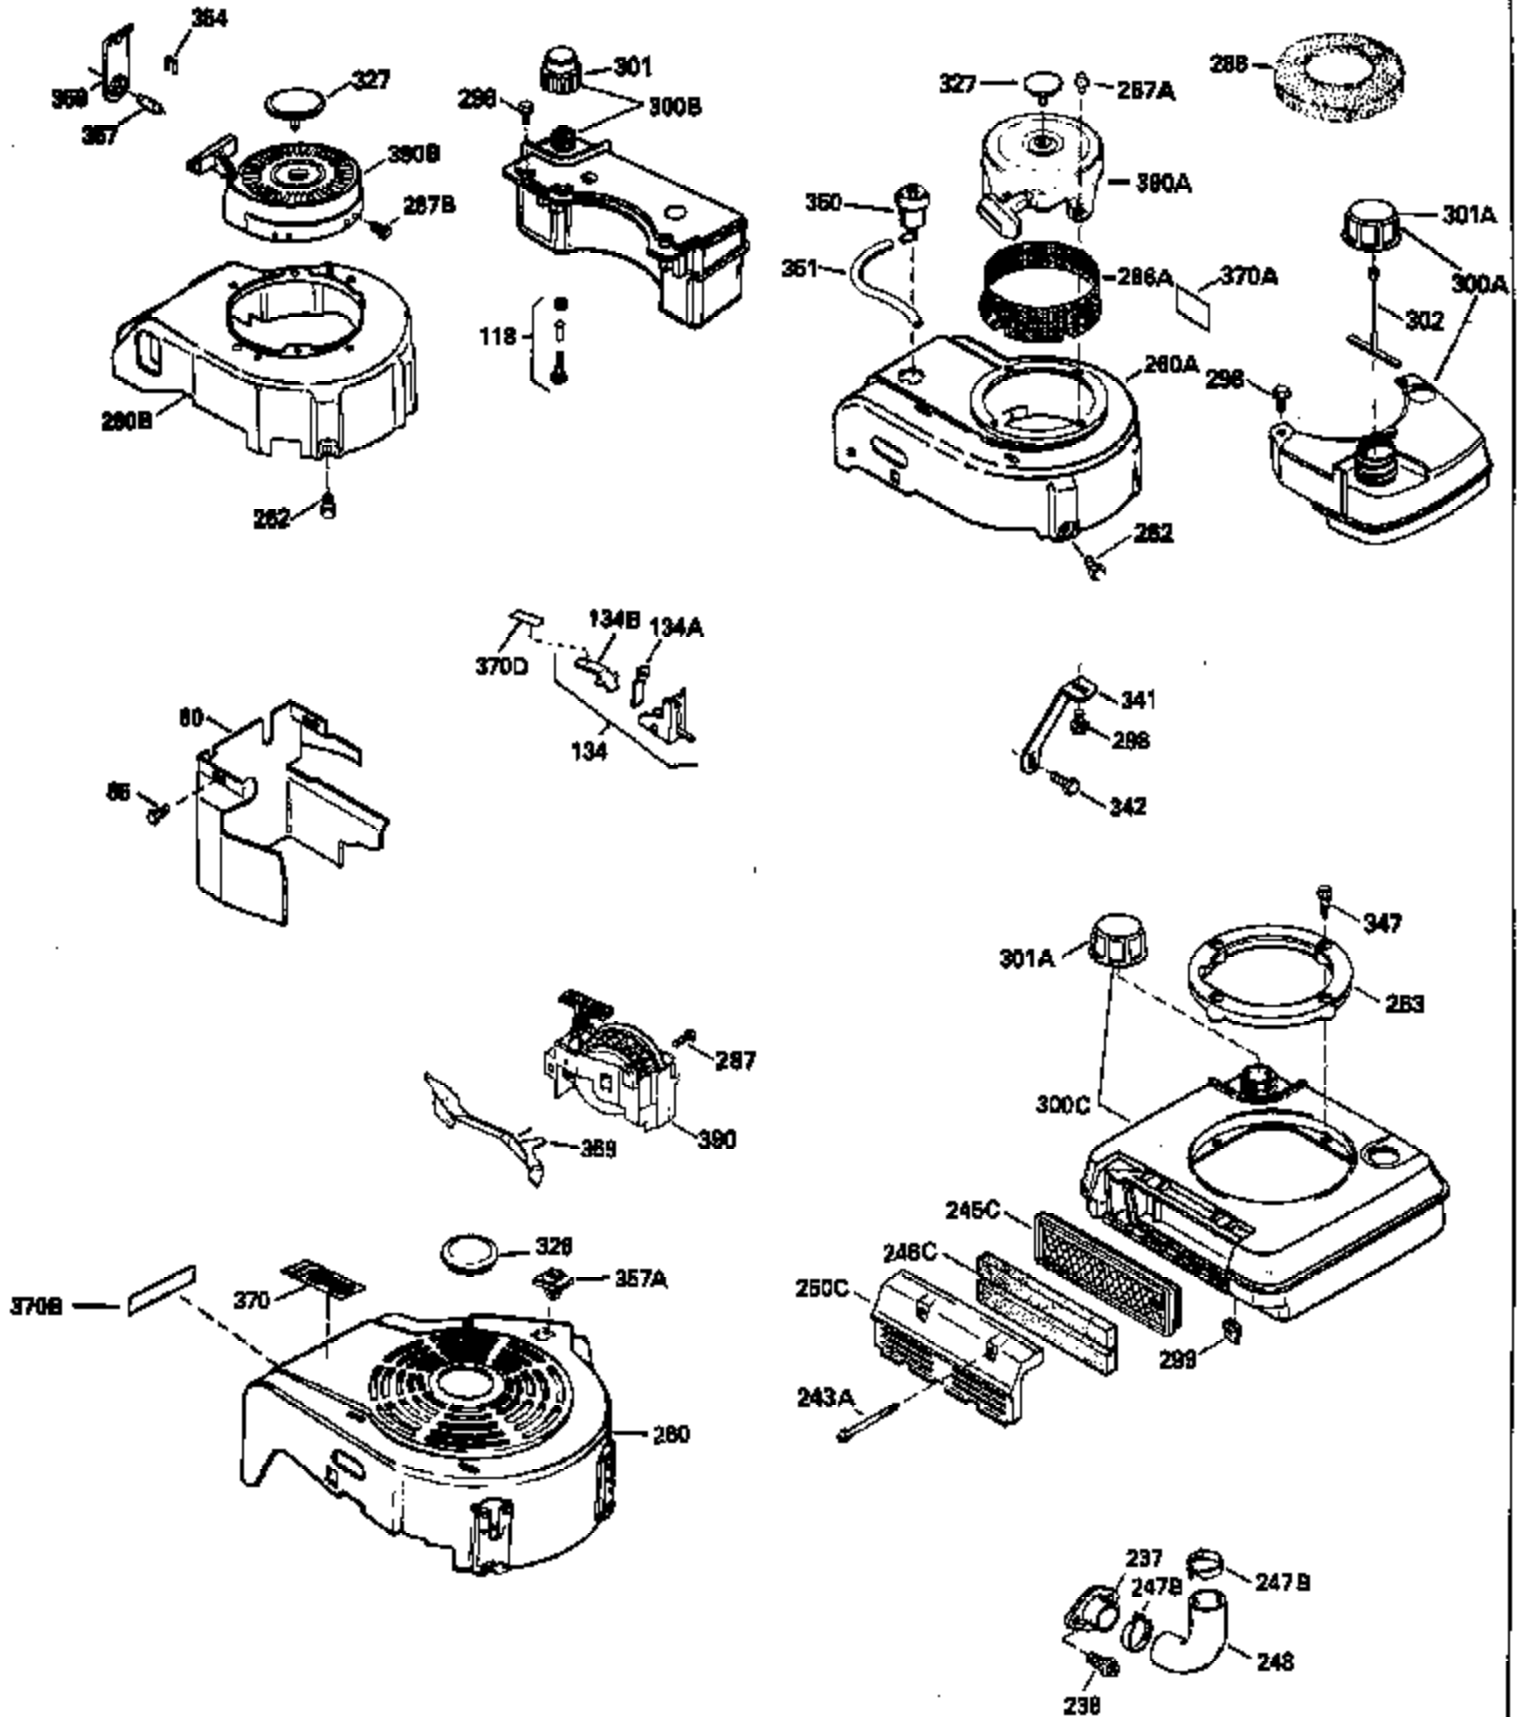

ILLUSTRATION SHOWS TYPICAL PARTS ONLY. ORDER BY PART NUMBER. PARTS NOT LISTED ARE SUPPLIED BY OEM.

Ref #	Part Number	Qty	Description
118	730194		Rope Guide Kit (Use as required with 34476 fuel tank)
238	650806		Screw, 10-32 x 5/8"
246C	35705		Filter, Pre-Air (Optional)
260	35127		Housing, Blower
262	650831		Screw, 1/4-20 x 15/32"
287A	650735		Screw, 10-24 x 3/8" (Use as required)
287A			Pop Rivet, (3/16" Dia.)(Purchase locally)
287	650802		Screw, 1/4-20 x 5/8"
298	28763		Screw, 10-32 x 35/64"
300B	34476		Fuel Tank (Incl. 292 & 301)
301	33032		Fuel Cap
326	34113		Plug, Screen
370	550223		Decal, Name
370A	34346		Decal, Instruction
390	590531		Side Mount Rewind Starter (Refer to Division 5, Section C, page 32 or Fiche 8, Grid G-8 for breakdown)