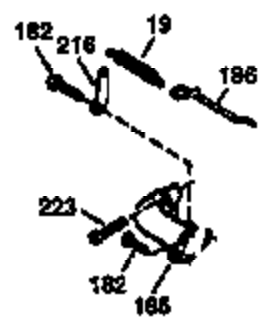

ILLUSTRATION SHOWS TYPICAL PARTS ONLY. ORDER BY PART NUMBER. PARTS NOT LISTED ARE SUPPLIED BY OEM.

Ref #	Part Number	Qty	Description
19	31386	1	Extension Spring
69	35261	1	* Mounting Flange Gasket
70	30571B	1	Mounting Flange (Incl.72 thru 83,311 & 312)
90	611112	1	Flywheel
182	6201	2	Screw, 1/4-28 x 7/8"
185	31384A	1	Intake Pipe (Incl. 224)
186	34337	1	Governor Link
200	32264A	1	Control Bracket (Incl. 203,204 & 206)
209	30200	2	Screw, 10-24 x 9/16"
223	650451	2	Screw, 1/4-20 x 1"
238	650806	2	Screw, 10-32 x 5/8"
245	34340	1	Air Cleaner Filter
250	34341B	1	Air Cleaner Cover
275	36473	1	Muffler (Incl. 277)
277	650795	2	Screw, 1/4-20 x 2-1/4"