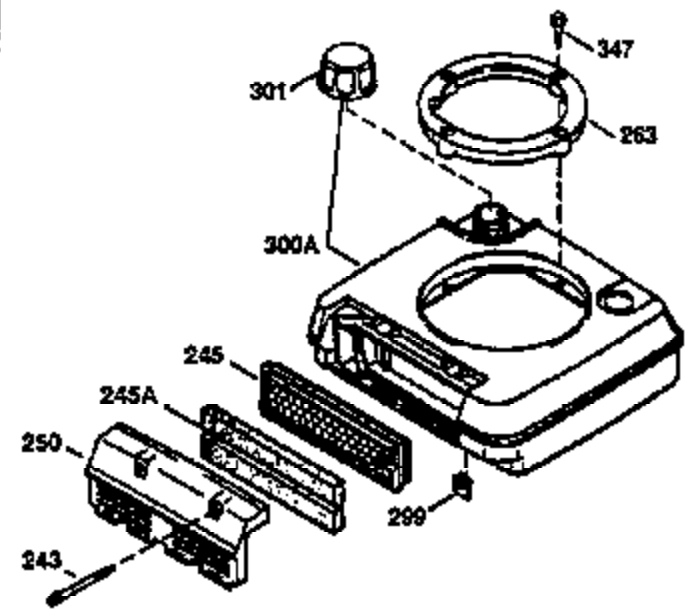

ILLUSTRATION SHOWS TYPICAL PARTS ONLY, ORDER BY PART NUMBER. PARTS NOT LISTED ARE SUPPLIED BY OEM.

Ref #	Part Number	Qty	Description
238	650806	2	Screw, 10-32 x 5/8"
239	34338	1	* Air Cleaner Gasket
245	34340	1	Air Cleaner Filter
250	34341B	1	Air Cleaner Cover
260	35491	1	Blower Housing
287	650926	2	Screw, 8-32 x 21/64"
300	32170B	1	Fuel Tank (Incl. 292 & 301)
301	33032	1	Fuel Cap
390	590688	1	Rewind Starter