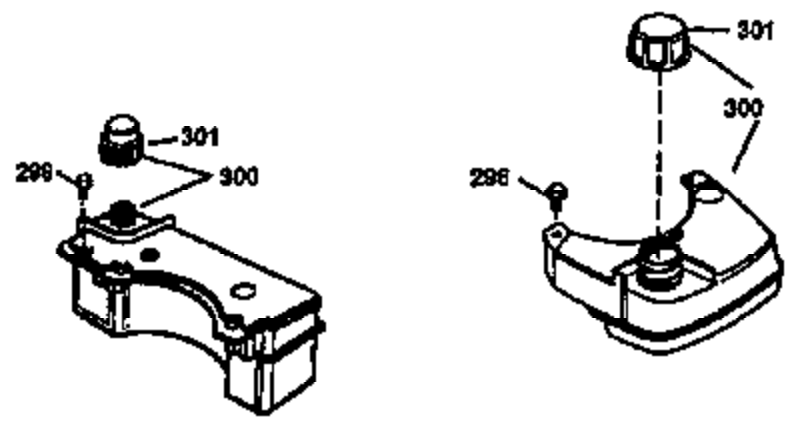

ILLUSTRATION SHOWS TYPICAL PARTS ONLY, ORDER BY PART NUMBER. PARTS NOT LISTED ARE SUPPLIED BY OEM.

Ref #	Part Number	Qty	Description
238	650806	2	Screw, 10-32 x 5/8"
239	34338	1	* Air Cleaner Gasket
245	34340	1	Air Cleaner Filter
250	34341B	1	Air Cleaner Cover
260	35491	1	Blower Housing
287	650926	2	Screw, 8-32 x 21/64"
300	32170B	1	Fuel Tank (Incl. 292 & 301)
301	33032	1	Fuel Cap
390	590688	1	Rewind Starter