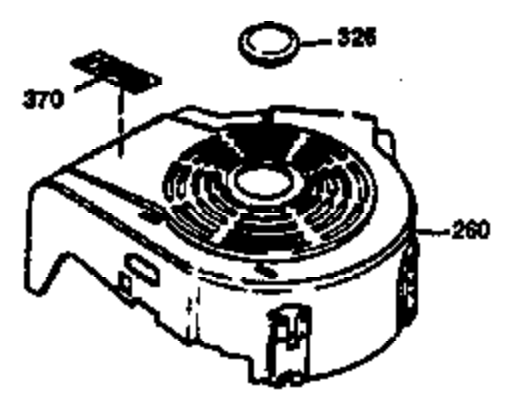

ILLUSTRATION SHOWS TYPICAL PARTS ONLY, ORDER BY PART NUMBER. PARTS NOT LISTED ARE SUPPLIED BY OEM.

Ref #	Part Number	Qty	Description
238	650806	2	Screw, 10-32 x 5/8"
239	34338	1	* Air Cleaner Gasket
245	34340	1	Air Cleaner Filter
250	34341B	1	Air Cleaner Cover
260	35491	1	Blower Housing
287	650926	2	Screw, 8-32 x 21/64"
300	32170B	1	Fuel Tank (Incl. 292 & 301)
301	33032	1	Fuel Cap
390	590688	1	Rewind Starter