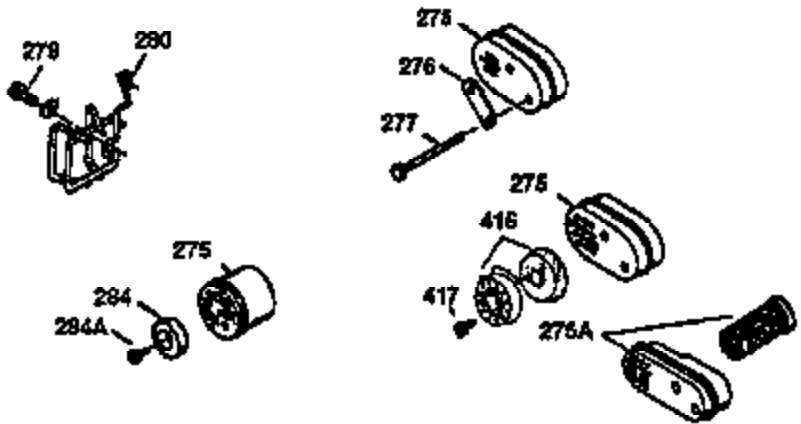

ILLUSTRATION SHOWS TYPICAL PARTS ONLY. ORDER BY PART NUMBER. PARTS NOT LISTED ARE SUPPLIED BY OEM.

Ref #	Part Number	Qty	Description
19	31386	1	Extension Spring
69	35261	1	* Mounting Flange Gasket
70	30571B	1	Mounting Flange (Incl.72 thru 83,311 & 312)
90	611112	1	Flywheel
182	6201	2	Screw, 1/4-28 x 7/8"
185	31384A	1	Intake Pipe (Incl. 224)
186	34337	1	Governor Link
200	32264A	1	Control Bracket (Incl. 203,204 & 206)
209	30200	2	Screw, 10-24 x 9/16"
223	650451	2	Screw, 1/4-20 x 1"
238	650806	2	Screw, 10-32 x 5/8"
245	34340	1	Air Cleaner Filter
250	34341B	1	Air Cleaner Cover
275	36473	1	Muffler (Incl. 277)
277	650795	2	Screw, 1/4-20 x 2-1/4"