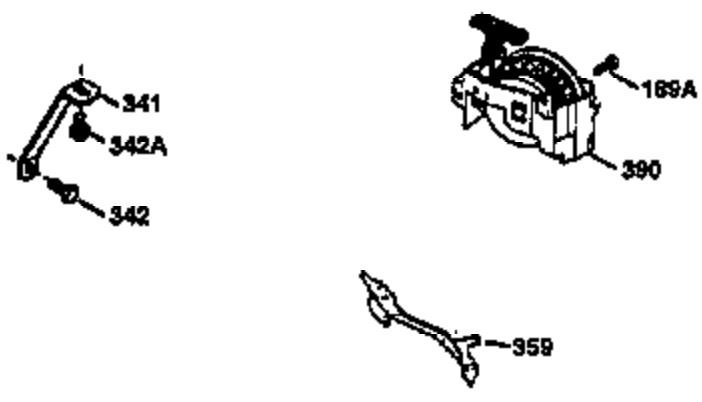

ILLUSTRATION SHOWS TYPICAL PARTS ONLY, ORDER BY PART NUMBER. PARTS NOT LISTED ARE SUPPLIED BY OEM.

Ref #	Part Number	Qty	Description
238	650806	2	Screw, 10-32 x 5/8"
239	34338	1	* Air Cleaner Gasket
245	34340	1	Air Cleaner Filter
250	34341B	1	Air Cleaner Cover
260	35491	1	Blower Housing
287	650926	2	Screw, 8-32 x 21/64"
300	32170B	1	Fuel Tank (Incl. 292 & 301)
301	33032	1	Fuel Cap
390	590688	1	Rewind Starter