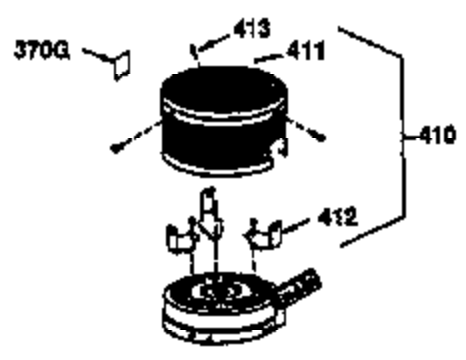

ILLUSTRATION SHOWS TYPICAL PARTS ONLY. ORDER BY PART NUMBER. PARTS NOT LISTED ARE SUPPLIED BY OEM.

Ref #	Part Number	Qty	Description
19	31386	1	Extension Spring
69	35261	1	* Mounting Flange Gasket
70	30571B	1	Mounting Flange (Incl.72 thru 83,311 & 312)
90	611112	1	Flywheel
182	6201	2	Screw, 1/4-28 x 7/8"
185	31384A	1	Intake Pipe (Incl. 224)
186	34337	1	Governor Link
200	32264A	1	Control Bracket (Incl. 203,204 & 206)
209	30200	2	Screw, 10-24 x 9/16"
223	650451	2	Screw, 1/4-20 x 1"
238	650806	2	Screw, 10-32 x 5/8"
245	34340	1	Air Cleaner Filter
250	34341B	1	Air Cleaner Cover
275	36473	1	Muffler (Incl. 277)
277	650795	2	Screw, 1/4-20 x 2-1/4"