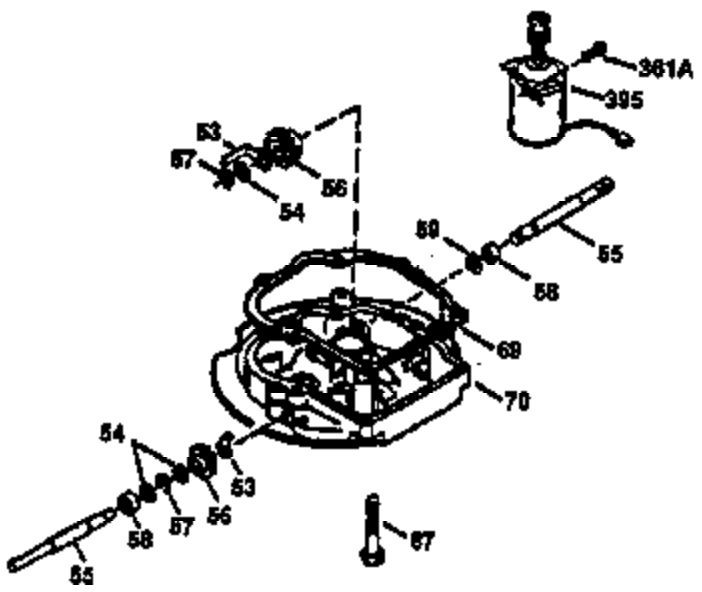

ILLUSTRATION SHOWS TYPICAL PARTS ONLY. ORDER BY PART NUMBER. PARTS NOT LISTED ARE SUPPLIED BY OEM.

Ref #	Part Number	Qty	Description
19	31386	1	Extension Spring
69	35261	1	* Mounting Flange Gasket
70	30571B	1	Mounting Flange (Incl.72 thru 83,311 & 312)
90	611112	1	Flywheel
182	6201	2	Screw, 1/4-28 x 7/8"
185	31384A	1	Intake Pipe (Incl. 224)
186	34337	1	Governor Link
200	32264A	1	Control Bracket (Incl. 203,204 & 206)
209	30200	2	Screw, 10-24 x 9/16"
223	650451	2	Screw, 1/4-20 x 1"
238	650806	2	Screw, 10-32 x 5/8"
245	34340	1	Air Cleaner Filter
250	34341B	1	Air Cleaner Cover
275	36473	1	Muffler (Incl. 277)
277	650795	2	Screw, 1/4-20 x 2-1/4"