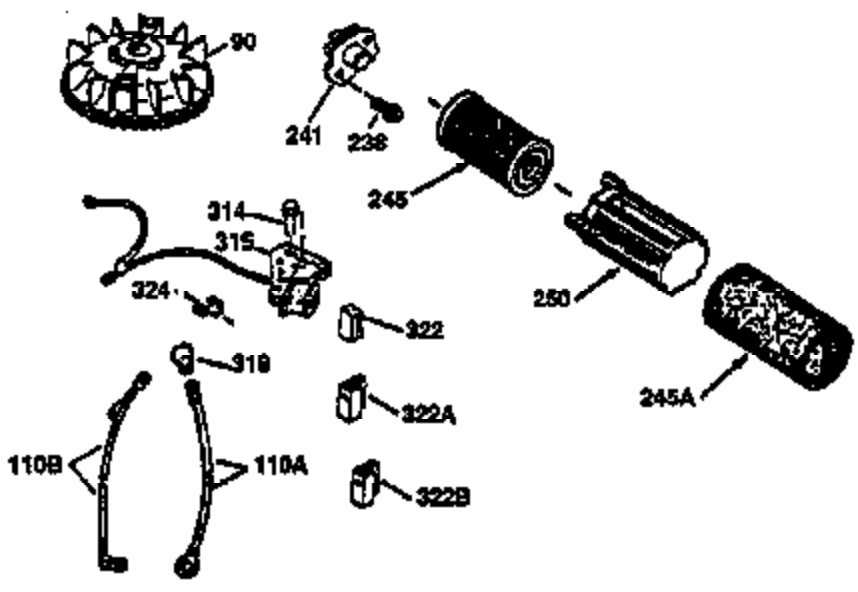

ILLUSTRATION SHOWS TYPICAL PARTS ONLY. ORDER BY PART NUMBER. PARTS NOT LISTED ARE SUPPLIED BY OEM.

Ref #	Part Number	Qty	Description
19	31386	1	Extension Spring
69	35261	1	* Mounting Flange Gasket
70	30571B	1	Mounting Flange (Incl.72 thru 83,311 & 312)
90	611112	1	Flywheel
182	6201	2	Screw, 1/4-28 x 7/8"
185	31384A	1	Intake Pipe (Incl. 224)
186	34337	1	Governor Link
200	32264A	1	Control Bracket (Incl. 203,204 & 206)
209	30200	2	Screw, 10-24 x 9/16"
223	650451	2	Screw, 1/4-20 x 1"
238	650806	2	Screw, 10-32 x 5/8"
245	34340	1	Air Cleaner Filter
250	34341B	1	Air Cleaner Cover
275	36473	1	Muffler (Incl. 277)
277	650795	2	Screw, 1/4-20 x 2-1/4"