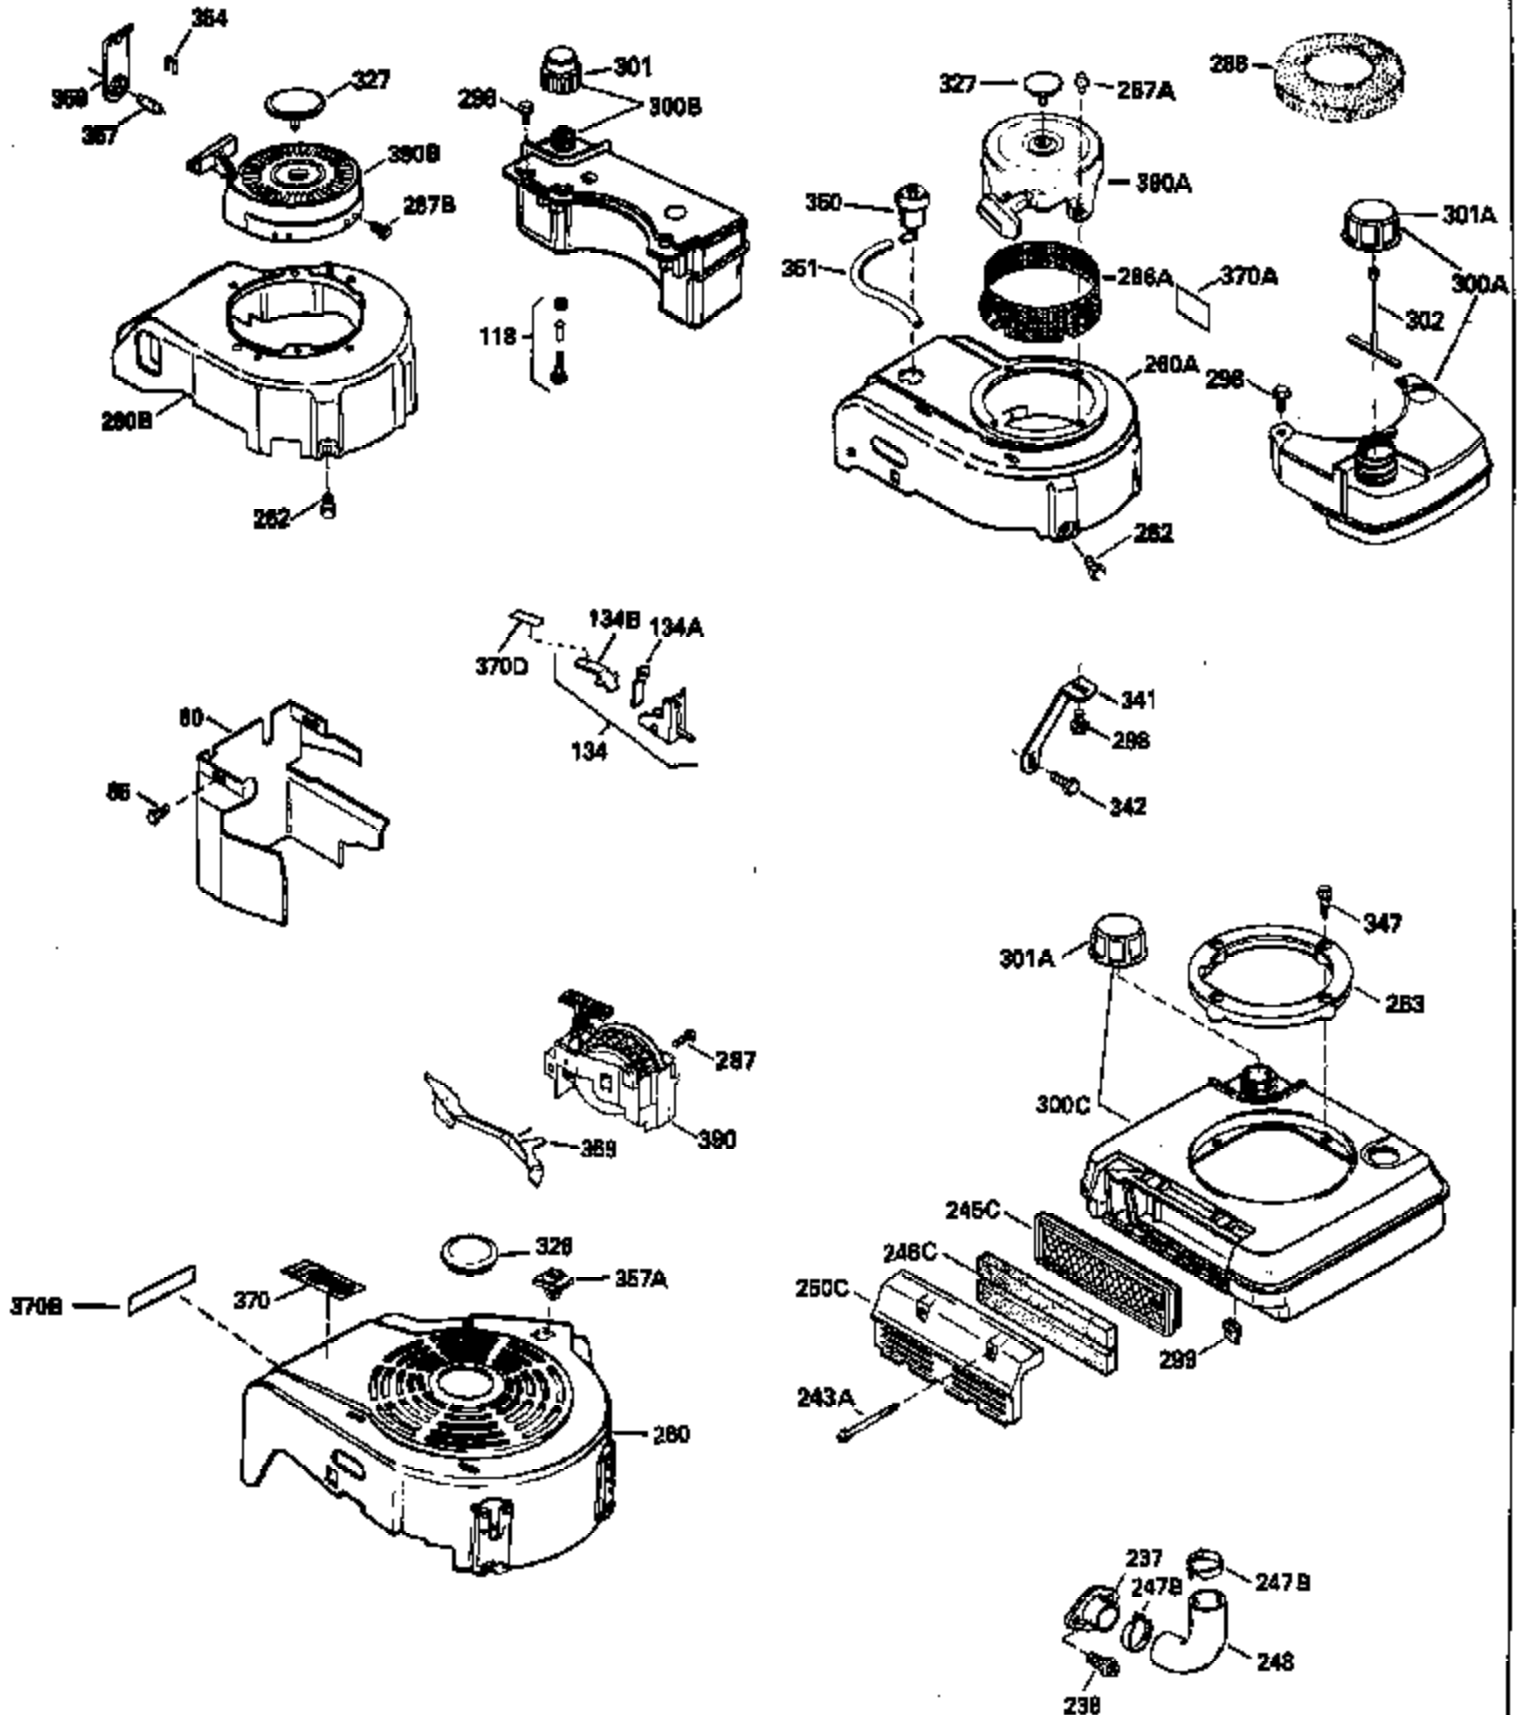

ILLUSTRATION SHOWS TYPICAL PARTS ONLY. ORDER BY PART NUMBER. PARTS NOT LISTED ARE SUPPLIED BY OEM.

Ref #	Part Number	Qty	Description
118	730194		Rope Guide Kit (Use as required with 34476 fuel tank)
238	650806		Screw, 10-32 x 5/8"
246C	35705		Filter, Pre-Air (Optional)
260A	34859		Housing, Blower
262	650831		Screw, 1/4-20 x 15/32"
286	35009		Screen, Starter cup
287A	650735		Screw, 10-24 x 3/8" (Use as required)
287A			Pop Rivet, (3/16" Dia.)(Purchase locally)
301	33032		Fuel Cap
370A	34346		Decal, Instruction
390A	590420A		Rewind Starter (Refer to Division 5, Section C, page 25 or Fiche 8, Grid G-7 for breakdown)