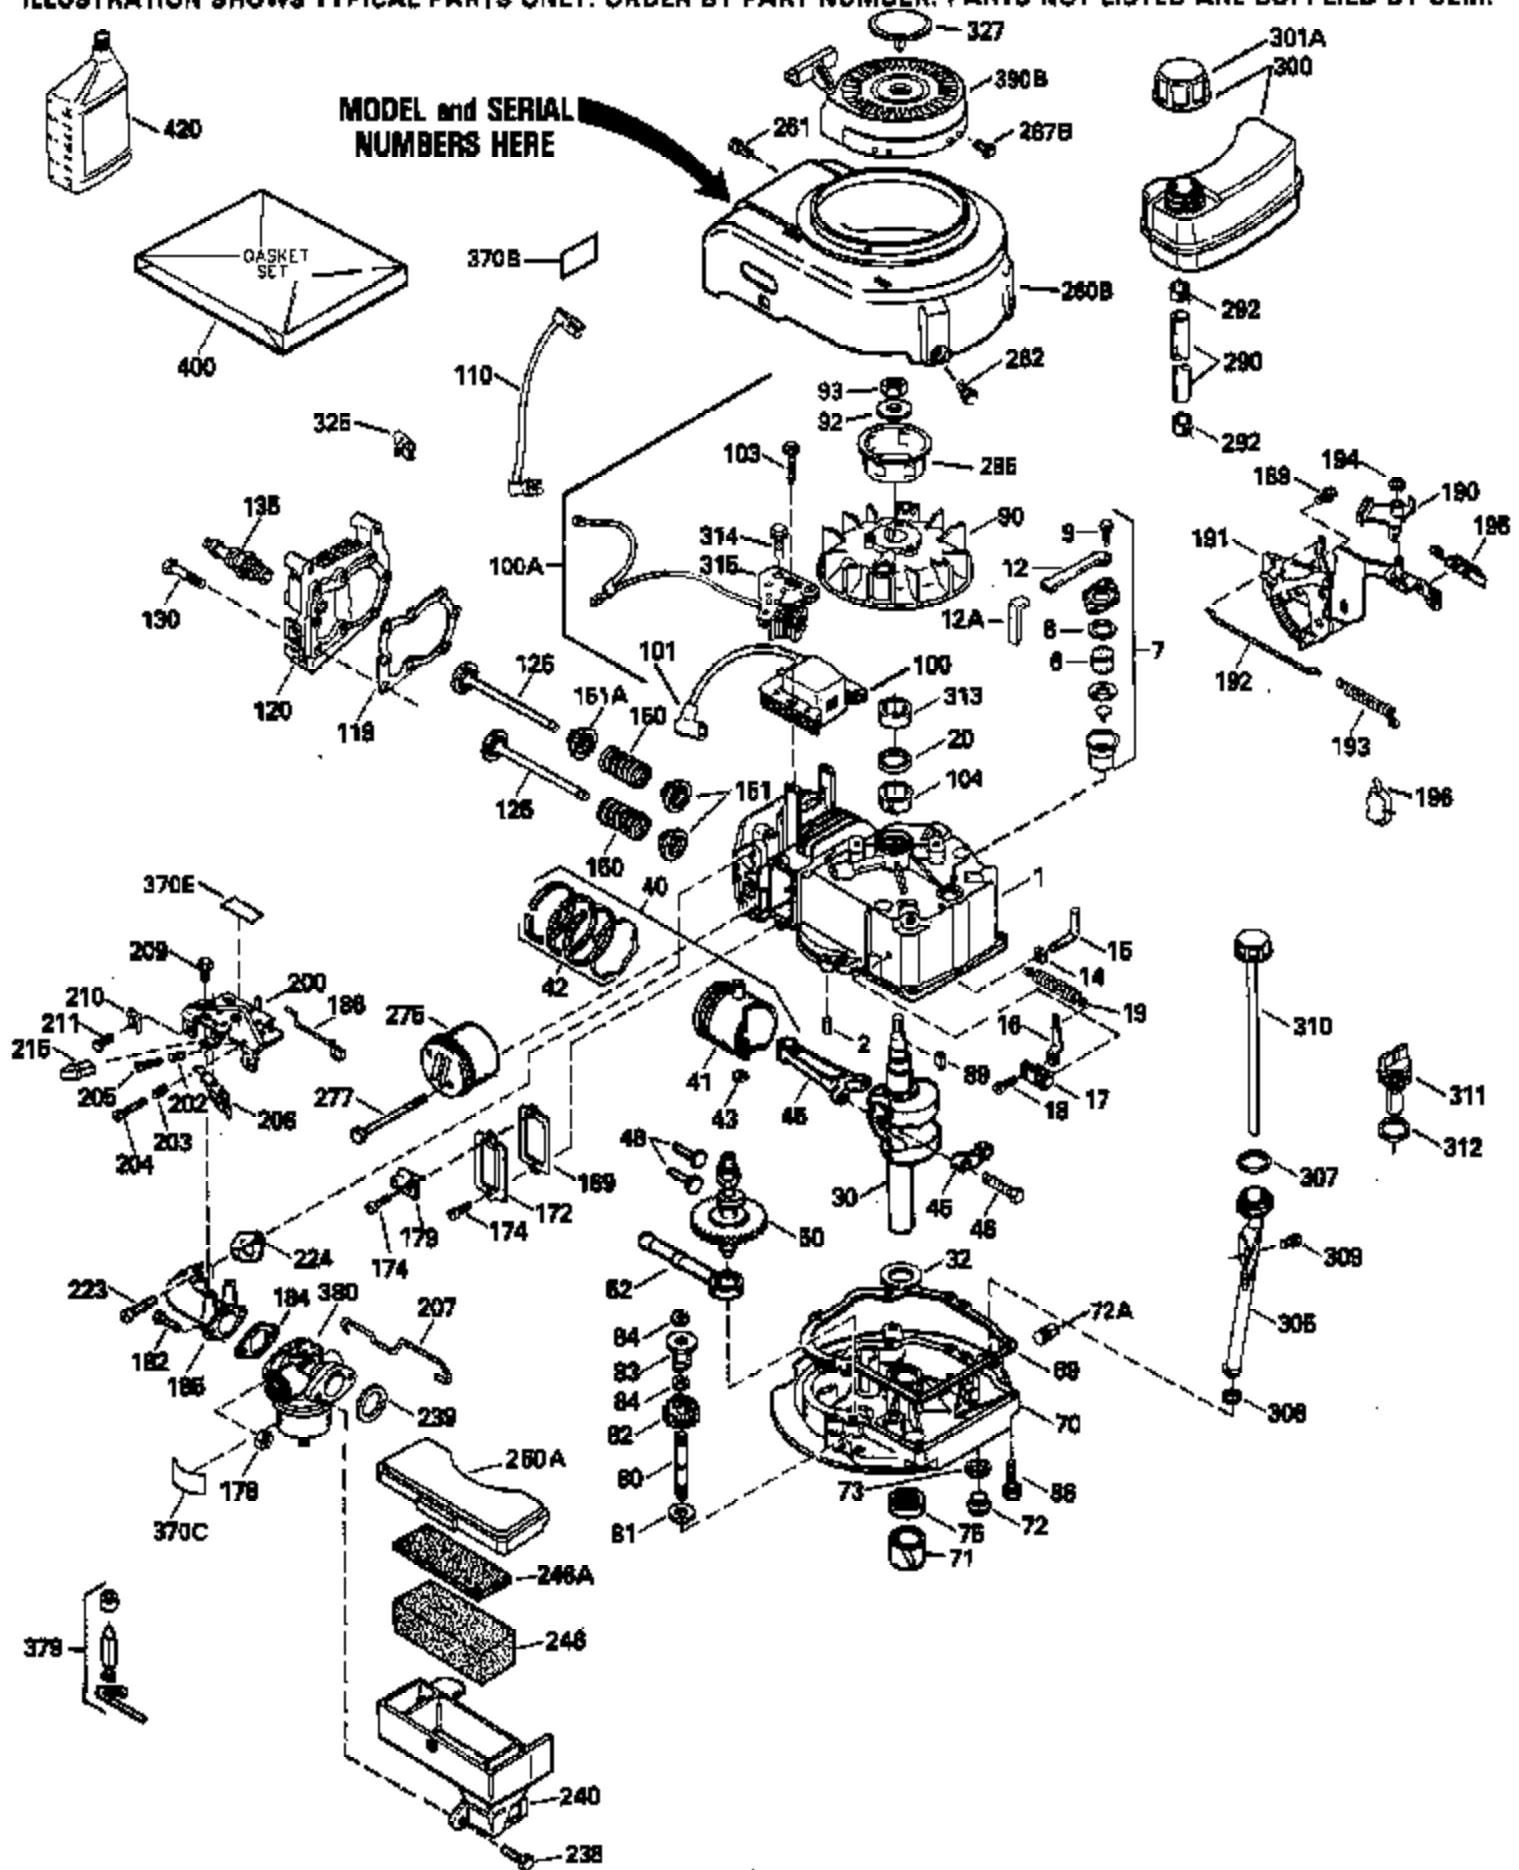

ILLUSTRATION SHOWS TYPICAL PARTS ONLY. ORDER BY PART NUMBER. PARTS NOT LISTED ARE SUPPLIED BY OEM.

Ref #	Part Number	Qty	Description
1	34975		Cylinder Ass'y. (Incl. 2, 8, 9 & 20) (2-1/2")
2	26727		Pin, Dowel
6	33734		Element, Breather
7	34214A		Breather Ass'y. (Incl. 6, 8, 9, 12 & 12A)
8	33735		* Gasket, Breather
9	30200		Screw, 10-24 x 9/16"
12	33886		Tube, Breather
14	28277		Washer
15	30589		Rod, Governor (Incl. 14)
16	31383A		Lever, Governor
17	31335		Clamp, Governor lever
18	650548		Screw, 8-32 x 5/16"
19	31386		Spring, Governor
20	32600		Seal, Oil
30	34455A		Crankshaft Ass'y.
40	34514		Piston, Pin & Ring Set (Std.) (2-1/2" Bore)
40	34515		Piston, Pin & Ring Set (.010" OS)
40	34516		Piston, Pin & Ring Set (.020" OS)
41	32538B		Piston & Pin Ass'y. (Incl. 43)(Std.)(2-1/2")
41	32548B		Piston & Pin Ass'y. (Incl. 43) (.010" OS)
41	32549B		Piston & Pin Ass'y. (Incl. 43) (.020" OS)
42	28986		Ring Set (Std.) (2-1/2" Bore)
42	28987		Ring Set (.010" OS)
42	28988		Ring Set (.020" OS)
43	20381		Ring, Piston pin retaining
45	30963B		Rod Assy., Connecting (Incl. 46)
46	32610A		Bolt, Connecting rod
48	27241		Lifter, Valve
50	33148A		Camshaft
52	29914		Oil Pump Assy.
69	35261		* Gasket, Mounting flange
70	30571A		Flange Ass'y. (Incl. 72, 73, 75, 80 & 311)
72A	9556		Plug, Pipe
72	30572		Plug, Oil drain (Incl. 73)
73	28833		* Drain Plug Gasket (Not req. W/plastic plug)
75	26208		Seal, Oil
80	30574		Shaft, Governor
81	30590A		Washer, Flat
82	30591		Gear Assy., Governor (Incl. 81)
83	30588A		Spool, Governor
84	29193		Ring, Retaining
86	650488		Screw, 1/4-20 x 1-1/4"
89	611004		Flywheel Key
90	611046A		Flywheel
92	650815		Washer, Belleville
93	650816		Nut, Flywheel
100	730207		Magneto-to-Solid State Conversion Kit (Includes solid state module, solid state flywheel key, and instructions.)(Use as required on external ignition engines only.)
100	34443A		Solid State Assy.
101	610118		Cover, Spark plug
103	650814		Screw, Torx T-15, 10-24 x 1"
110	34231		Ground Wire
119	29953C		* Gasket, Cylinder head
120	34335		Head, Cylinder
125	29313C		Exhaust Valve (Std.) (Incl. 151)
125	29315C		Exhaust Valve (1/32" OS) (Incl. 151)