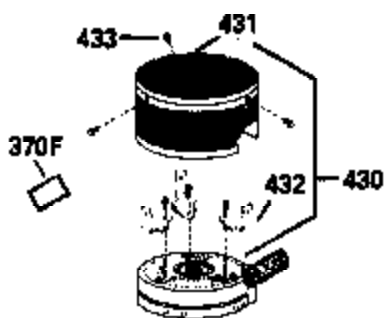

Ref #	Part Number	Qty	Description
118	730194		Rope Guide Kit (Use as required with 34476 fuel tank)
237	32971		Adapter, Air cleaner
238	650709		Screw, 10-32 x 7/16"
246C	35705		Filter, Pre-Air (Optional)
260A	34447		Housing, Blower
262	650831		Screw, 1/4-20 x 15/32"
286	35009		Screen, Starter cup
287A	650735		Screw, 10-24 x 3/8" (Use as required)
287A			Pop Rivet, (3/16" Dia.)(Purchase locally)
301	33032		Fuel Cap
354	35025		Staple (Not used on all models)
357	34985		Rope Stop & Staple Ass'y. (Incl. 354)
358	34372A		Bracket Assy., Rope guide
370	34993		Decal, Instruction
390A	590420A		Rewind Starter (Refer to Division 5, Section C, page 25 or Fiche 8, Grid G-7 for breakdown)