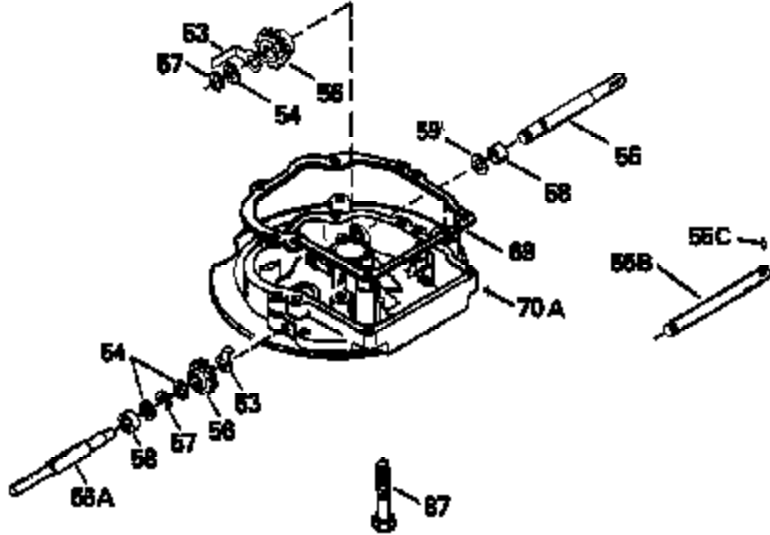

Ref #	Part Number	Qty	Description
189	650839		Screw, 1/4-20 x 3/8"
190	35831		Lever, Brake
191	35015B		Bracket Assy., S.E. Brake (Incl. 195)
194	32309		Ring, Retaining
195	610973		Terminal Assy.
274	26754A		* Gasket, Exhaust (Use as required)
277	650795		Screw, 1/4-20 x 2-1/4"
277A	30063		Screw, 1/4-20 x 1/2" (Use as required)
370F	34387		Decal, Instruction (Optional)
415	730162		Muffler Adap.Kit(Incl.274,277A)(Use a s req.)
430	730574		Debris Screen Kit (Incl. 370F,431-433)(Opt.)
431	35596		Screen, Debris (Optional)
432	35597		Bracket, Debris screen (Optional)
433	650910		Screw, 8-32 x 1/4" (Optional)