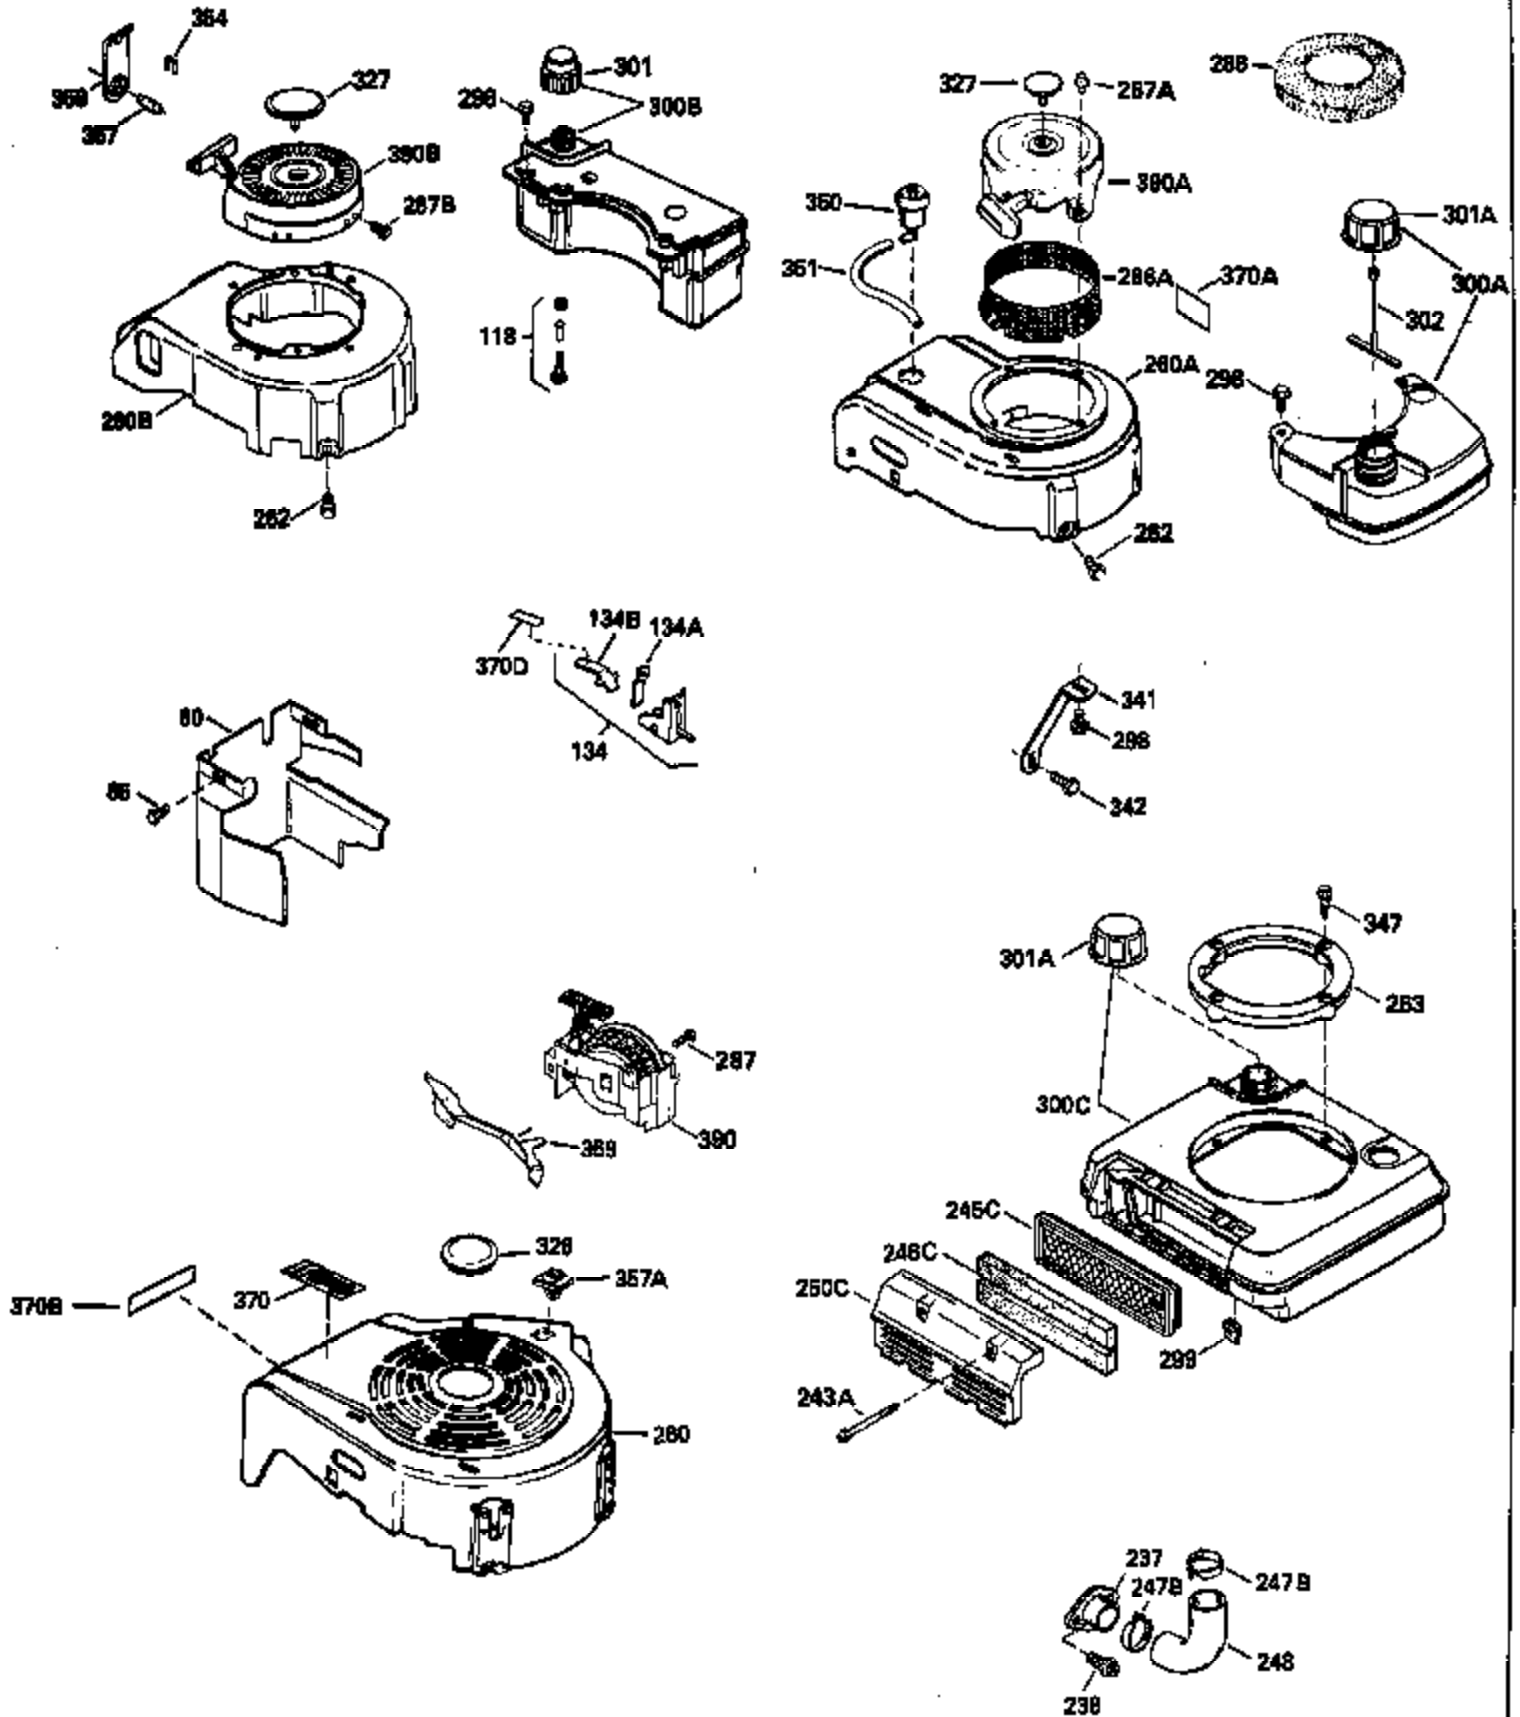

Ref #	Part Number	Qty	Description
126	29314B		Intake Valve (Std.) (Incl. 151)
126	29315C		Intake Valve (1/32" OS) (Incl. 151)
130	6021A		Screw, 5/16-18 x 1-1/2"
135	35395		Resistor Spark Plug (RJ19LM)
150	31672		Spring, Valve
151	31673		Cap, Lower valve spring
169	27234A		* Gasket, Valve spring box
172	32755		Cover, Valve spring box
174	650128		Screw, 10-24 x 1/2"
178	29752		Nut & Lockwasher, 1/4-28
182	6201		Screw, 1/4-28 x 7/8"
184	26756		* Gasket, Carburetor
185	31384A		Pipe, Intake (Incl. 224)
186	32653		Link, Governor spring
189	650839		Screw, 1/4-20 x 3/8"
190	35831		Lever, Brake
191	35015B		Bracket Assy., S.E. Brake (Incl. 195)
192	34966		Link, Control
193	34965		Spring, Extension
194	32309		Ring, Retaining
195	610973		Terminal Assy.
206	610973		Terminal (Use as required)
207	34336		Link, Throttle
223	650451		Screw, 1/4-20 x 1"
224	34690A		* Gasket, Intake pipe
238	650709		Screw, 10-32 x 7/16"
261	30200		Screw, 10-24 x 9/16"
262	650831		Screw, 1/4-20 x 15/32"
275	27181B		Muffler Kit (Incl. 274 & 277)
277	650795		Screw, 1/4-20 x 2-1/4"
285	34449		Hub, Starter
290	34357		Fuel Line (Epichlorohydrin 6-3/4") (1 7cm)
290	29774		Fuel Line (Braided 8-1/4")(21cm)(Use as req.)
290	30705		Fuel Line (Braided 16")(40cm)(Use as req.)
290	30962		Fuel Line (Braided 32")(81cm)(Use as req.)
292	26460		Clamp, Fuel line
300	32170A		Fuel Tank (Incl. 292 & 301)
306	34282		"O" Ring (This "O" ring is required with metal fill tube only when replacement mounting flange with .777 dia. oil fill hole has been used.)
311	27625		Plug, Oil filler (Incl. 312)
312	29673		* Gasket, Oil filler
313	34080		Spacer, Flywheel key
325	29443		Clip, Fuel line
379	631021		Inlet Needle, Seat & Clip Assy.
380	632046A		Carburetor (Incl. 184) (Refer to Division 5, Section A, page A2-10 or Fiche 8, Grid F-3for breakdown)
400	33238C		* Gasket Set (Incl. items marked *)
420	730225		SAE 30, 4-Cycle Engine Oil (Quart)

ILLUSTRATION SHOWS TYPICAL PARTS ONLY. ORDER BY PART NUMBER. PARTS NOT LISTED ARE SUPPLIED BY OEM.