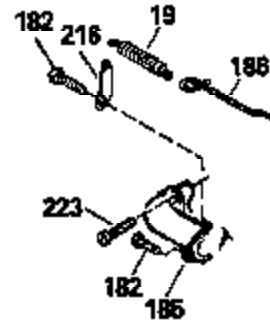

Ref #	Part Number	Qty	Description
189	650839		Screw, 1/4-20 x 3/8"
190	35831		Lever, Brake
191	35015B		Bracket Assy., S.E. Brake (Incl. 195)
194	32309		Ring, Retaining
195	610973		Terminal Assy.
274	26754A		* Gasket, Exhaust (Use as required)
277	650795		Screw, 1/4-20 x 2-1/4"
277A	30063		Screw, 1/4-20 x 1/2" (Use as required)
370F	34387		Decal, Instruction (Optional)
415	730162		Muffler Adap.Kit(Incl.274,277A)(Use a s req.)
430	730574		Debris Screen Kit (Incl. 370F,431-433)(Opt.)
431	35596		Screen, Debris (Optional)
432	35597		Bracket, Debris screen (Optional)
433	650910		Screw, 8-32 x 1/4" (Optional)