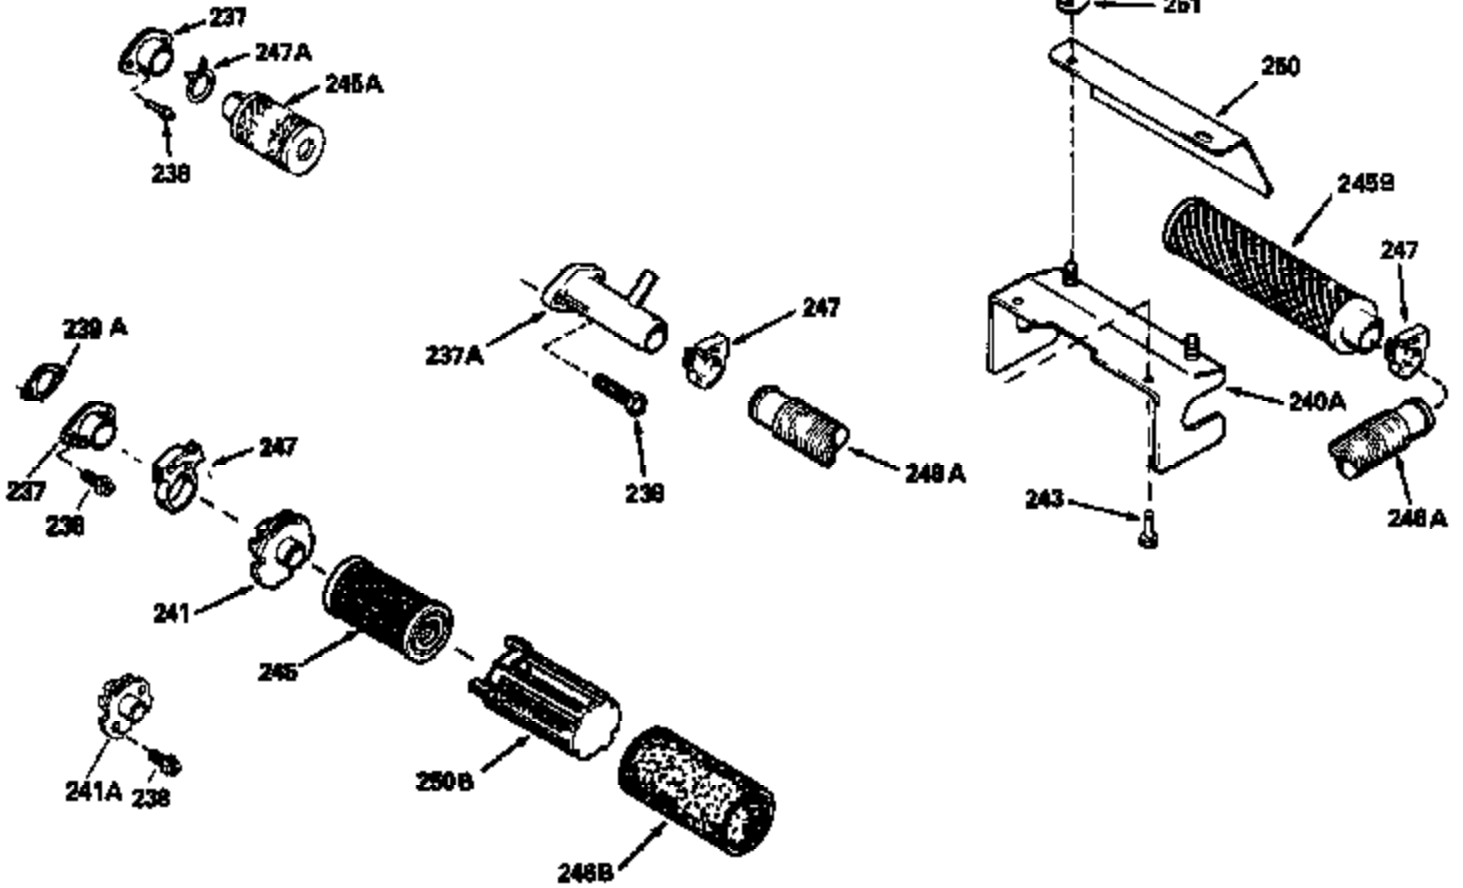

Ref #	Part Number	Qty	Description
189	650839		Screw, 1/4-20 x 3/8"
190	35831		Lever, Brake
191	35015B		Bracket Assy., S.E. Brake (Incl. 195)
194	32309		Ring, Retaining
195	610973		Terminal Assy.
274	26754A		* Gasket, Exhaust (Use as required)
277	650795		Screw, 1/4-20 x 2-1/4"
277A	30063		Screw, 1/4-20 x 1/2" (Use as required)
370F	34387		Decal, Instruction (Optional)
415	730162		Muffler Adap.Kit(Incl.274,277A)(Use a s req.)
430	730574		Debris Screen Kit (Incl. 370F,431-433)(Opt.)
431	35596		Screen, Debris (Optional)
432	35597		Bracket, Debris screen (Optional)
433	650910		Screw, 8-32 x 1/4" (Optional)