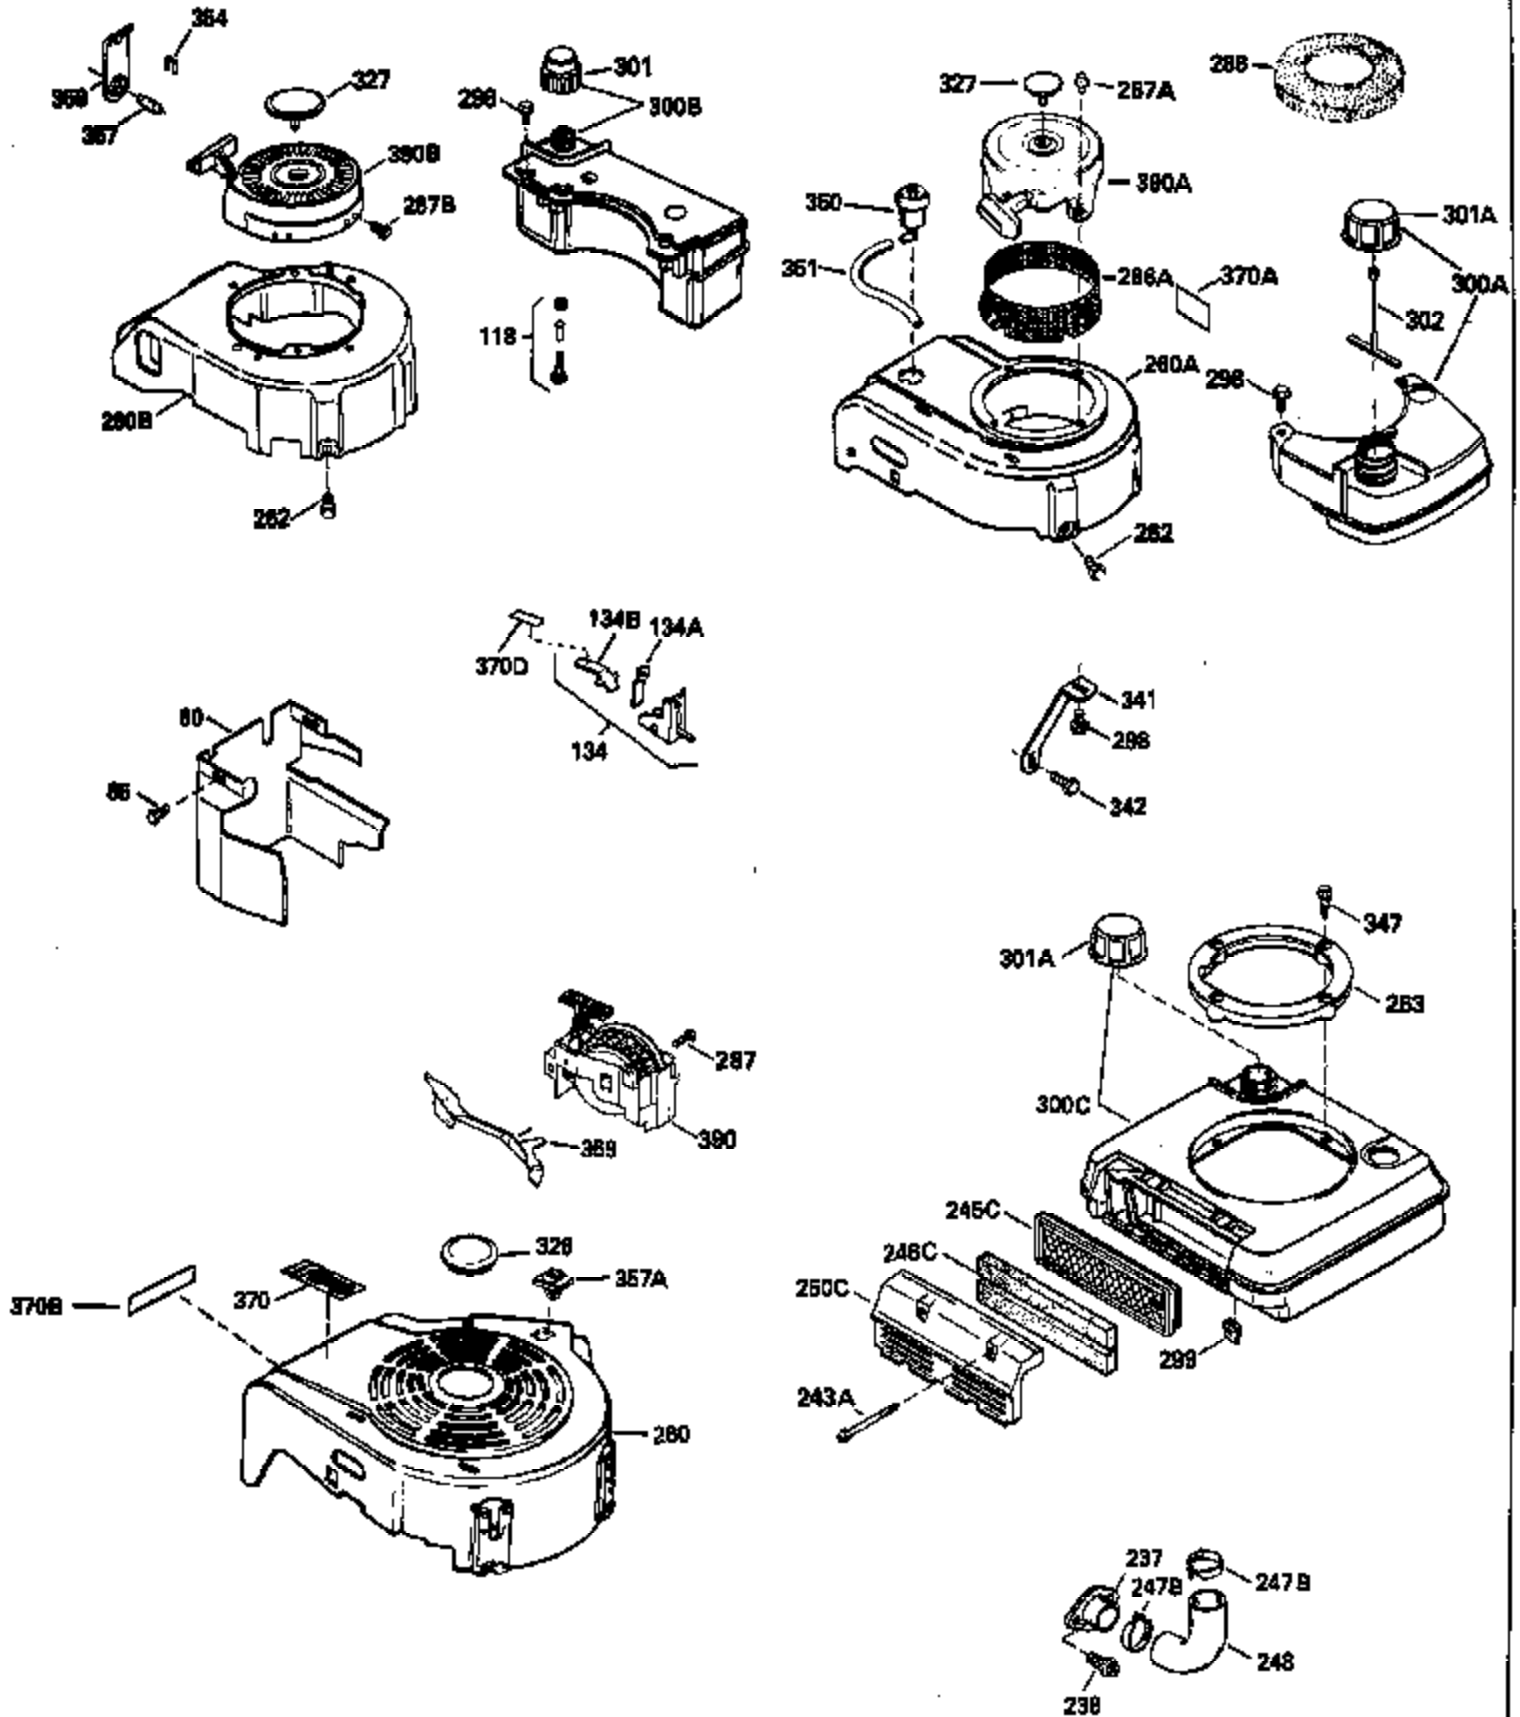

ILLUSTRATION SHOWS TYPICAL PARTS ONLY. ORDER BY PART NUMBER. PARTS NOT LISTED ARE SUPPLIED BY OEM.

Ref #	Part Number	Qty	Description
118	730194		Rope Guide Kit (Use as required with 34476 fuel tank)
238	650806		Screw, 10-32 x 5/8"
246C	35705		Filter, Pre-Air (Optional)
260	35127		Housing, Blower
262	650831		Screw, 1/4-20 x 15/32"
287A	650735		Screw, 10-24 x 3/8" (Use as required)
287A			Pop Rivet, (3/16" Dia.)(Purchase locally)
287	650802		Screw, 1/4-20 x 5/8"
298	28763		Screw, 10-32 x 35/64"
300B	34476		Fuel Tank (Incl. 292 & 301)
301	33032		Fuel Cap
326	34113		Plug, Screen
370	550223		Decal, Name
370A	34346		Decal, Instruction
390	590531		Side Mount Rewind Starter (Refer to Division 5, Section C, page 32 or Fiche 8, Grid G-8 for breakdown)