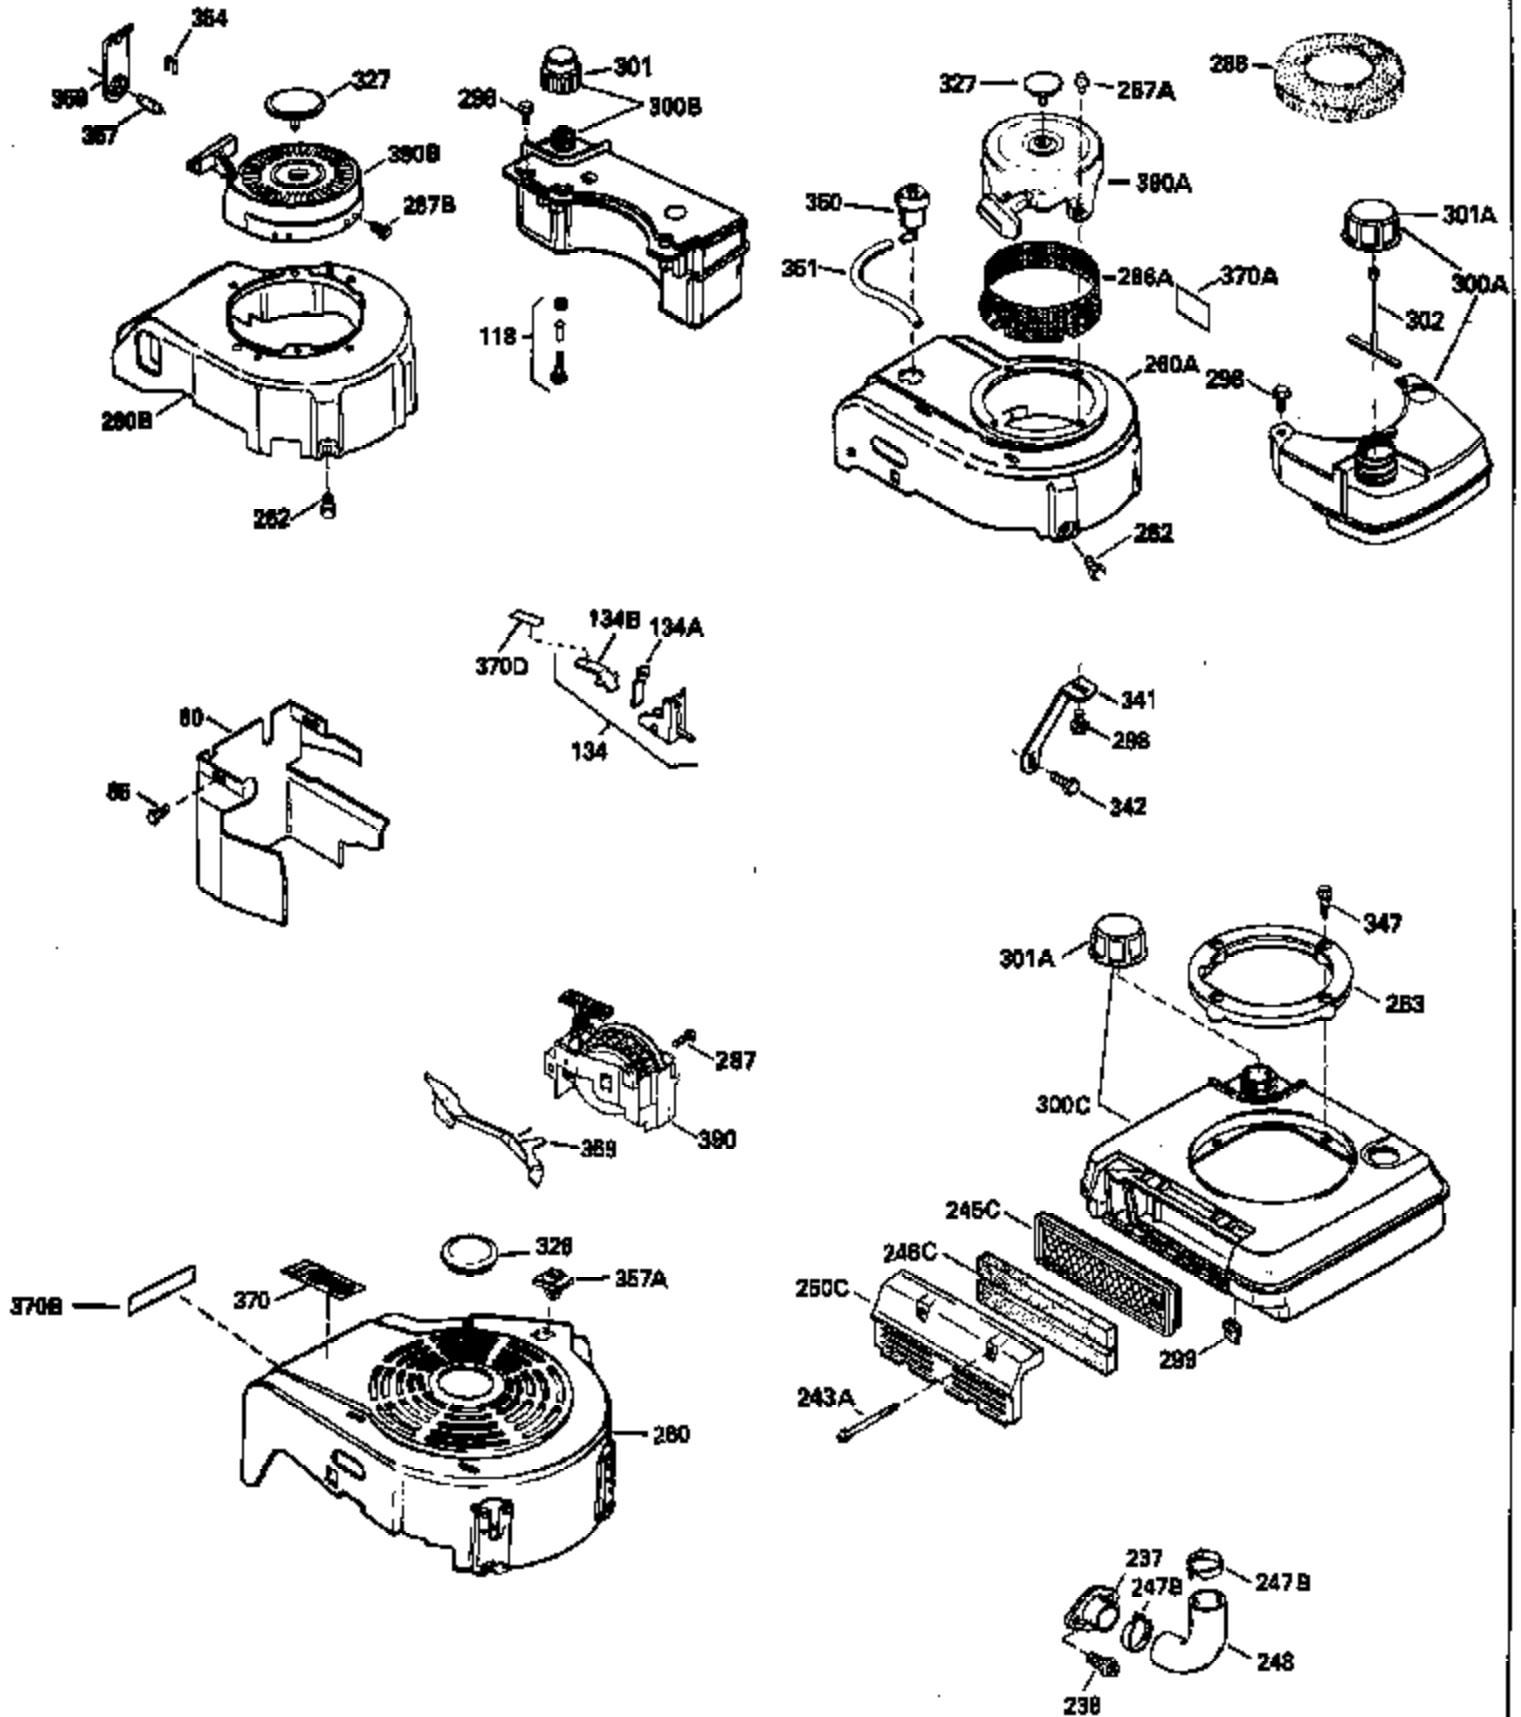

ILLUSTRATION SHOWS TYPICAL PARTS ONLY. ORDER BY PART NUMBER. PARTS NOT LISTED ARE SUPPLIED BY OEM.

Ref #	Part Number	Qty	Description
118	730194		Rope Guide Kit (Use as required with 34476 fuel tank)
238	650806		Screw, 10-32 x 5/8"
246C	35705		Filter, Pre-Air (Optional)
260A	34859		Housing, Blower
262	650831		Screw, 1/4-20 x 15/32"
286	35009		Screen, Starter cup
287A	650735		Screw, 10-24 x 3/8" (Use as required)
287A			Pop Rivet, (3/16" Dia.)(Purchase locally)
301	33032		Fuel Cap
354	35025		Staple (Not used on all models)
357	34985		Rope Stop & Staple Ass'y. (Incl. 354)
370A	34346		Decal, Instruction
370	550223		Decal, Name
390A	590420A		Rewind Starter (Refer to Division 5, Section C, page 25 or Fiche 8, Grid G-7 for breakdown)