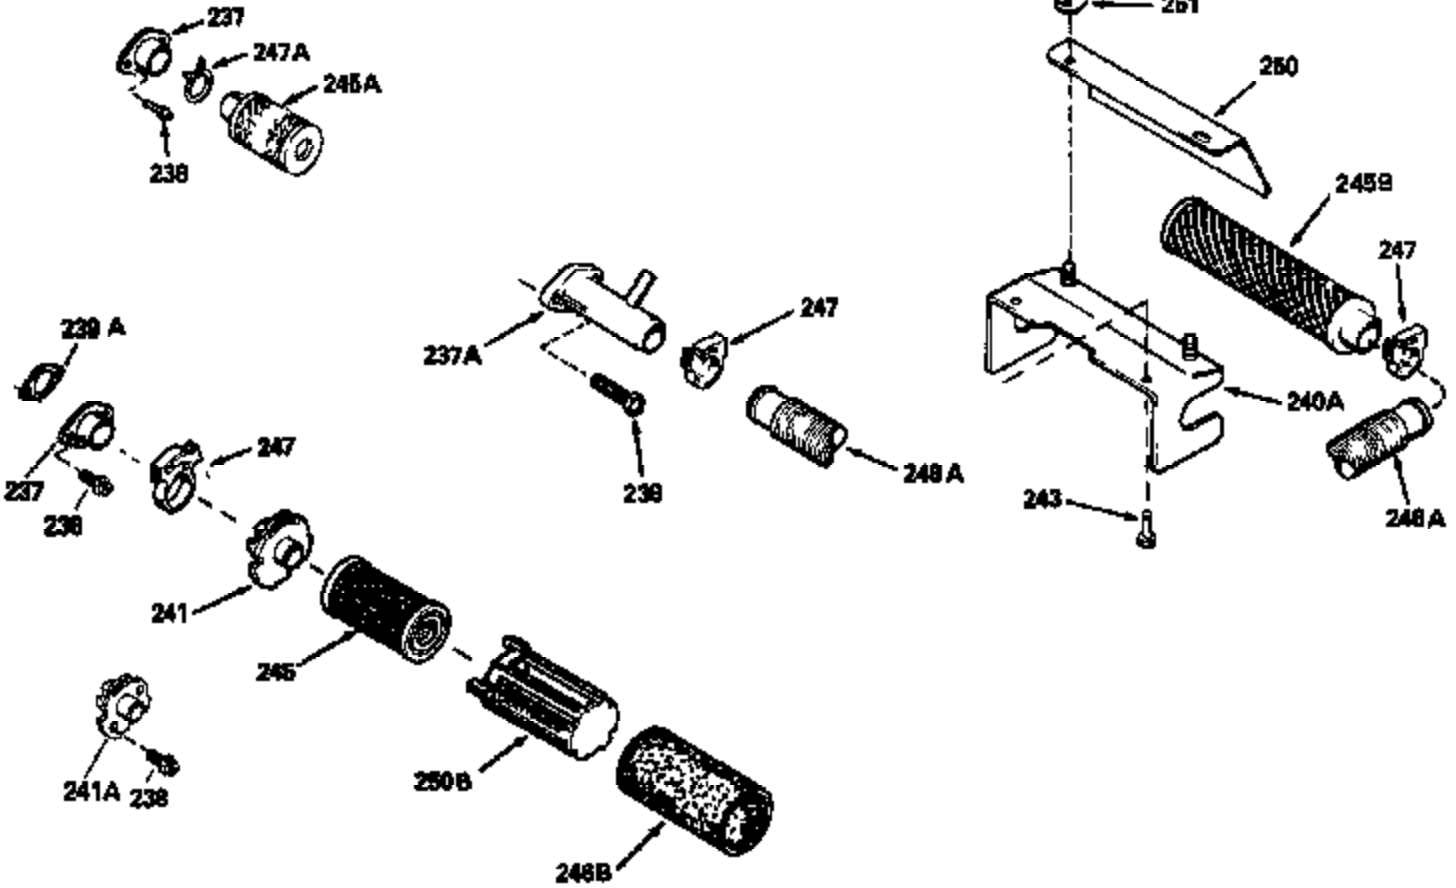

Ref #	Part Number	Qty	Description
19	31361		Spring, Extension
69	35261		* Gasket, Mounting flange
182	6201		Screw, 1/4-28 x 7/8"
185	31384A		Pipe, Intake (Incl. 224)
186	34337		Link, Governor spring
209	30200		Screw, 10-24 x 9/16"
223	650451		Screw, 1/4-20 x 1"
238	650806		Screw, 10-32 x 5/8"
246B	35435		Filter, Pre-Air (Use as required)