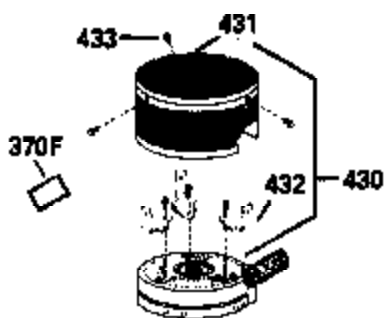

Ref #	Part Number	Qty	Description
110A	35017		Wire Harness Ass'y.
189A	650831		Screw, 1/4-20 x 15/32"
189B	650841		Washer
190	35831		Lever, Brake
191	35015B		Bracket Assy., S.E. Brake (Incl. 195)
194	32309		Ring, Retaining
195	610973		Terminal Assy.
210	27793		Clip, Conduit
211	28942		Screw, 10-32 x 3/8"
274	26754A		* Gasket, Exhaust (Use as required)
275A	391019		Muffler
277	650795		Screw, 1/4-20 x 2-1/4"
277A	30063		Screw, 1/4-20 x 1/2" (Use as required)
322	35013		Connector, Body
370F	34387		Decal, Instruction (Optional)
415	730162		Muffler Adap.Kit(Incl.274,277A)(Use a s req.)
430	730574		Debris Screen Kit (Incl. 370F,431-433)(Opt.)
431	35596		Screen, Debris (Optional)
432	35597		Bracket, Debris screen (Optional)
433	650910		Screw, 8-32 x 1/4" (Optional)