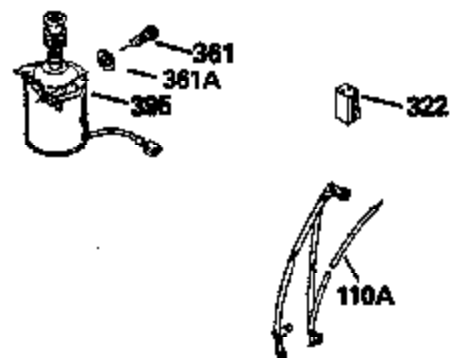

Ref #	Part Number	Qty	Description
110A	35017		Wire Harness Ass'y.
189A	650831		Screw, 1/4-20 x 15/32"
189B	650841		Washer
190	35831		Lever, Brake
191	35015B		Bracket Assy., S.E. Brake (Incl. 195)
194	32309		Ring, Retaining
195	610973		Terminal Assy.
210	27793		Clip, Conduit
211	28942		Screw, 10-32 x 3/8"
274	26754A		* Gasket, Exhaust (Use as required)
275A	391019		Muffler
277	650795		Screw, 1/4-20 x 2-1/4"
277A	30063		Screw, 1/4-20 x 1/2" (Use as required)
322	35013		Connector, Body
370F	34387		Decal, Instruction (Optional)
415	730162		Muffler Adap.Kit(Incl.274,277A)(Use a s req.)
430	730574		Debris Screen Kit (Incl. 370F,431-433)(Opt.)
431	35596		Screen, Debris (Optional)
432	35597		Bracket, Debris screen (Optional)
433	650910		Screw, 8-32 x 1/4" (Optional)