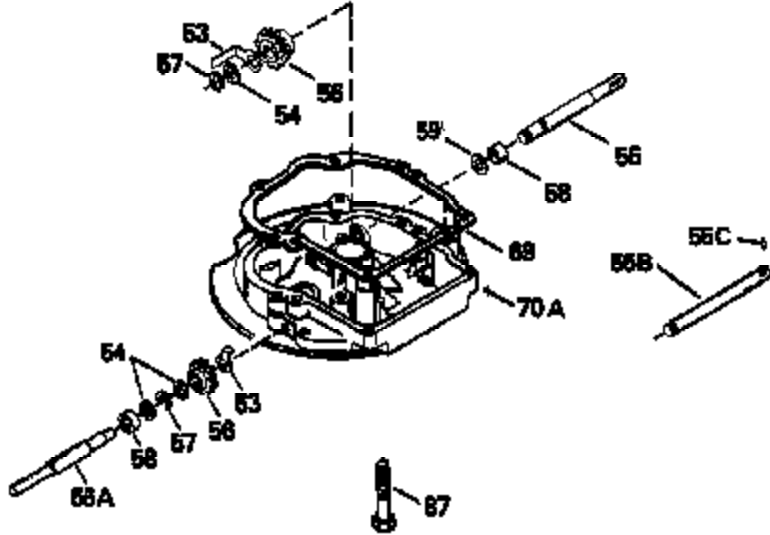

Ref #	Part Number	Qty	Description
19	31361		Spring, Extension
69	35261		* Gasket, Mounting flange
182	6201		Screw, 1/4-28 x 7/8"
185	31384A		Pipe, Intake (Incl. 224)
186	34337		Link, Governor spring
209	30200		Screw, 10-24 x 9/16"
223	650451		Screw, 1/4-20 x 1"
238	650806		Screw, 10-32 x 5/8"
246B	35435		Filter, Pre-Air (Use as required)