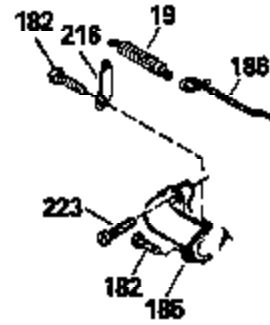

Ref #	Part Number	Qty	Description
19	31361		Spring, Extension
69	35261		* Gasket, Mounting flange
182	6201		Screw, 1/4-28 x 7/8"
185	31384A		Pipe, Intake (Incl. 224)
186	34337		Link, Governor spring
209	30200		Screw, 10-24 x 9/16"
223	650451		Screw, 1/4-20 x 1"
238	650806		Screw, 10-32 x 5/8"
246B	35435		Filter, Pre-Air (Use as required)