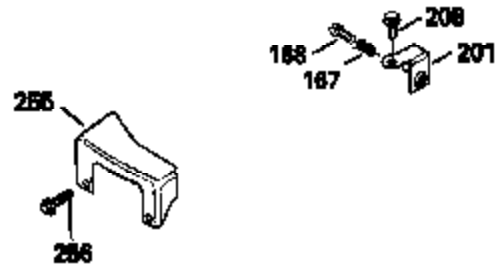

Ref #	Part Number	Qty	Description
19	31361		Spring, Extension
69	35261		* Gasket, Mounting flange
182	6201		Screw, 1/4-28 x 7/8"
185	31384A		Pipe, Intake (Incl. 224)
186	34337		Link, Governor spring
209	30200		Screw, 10-24 x 9/16"
223	650451		Screw, 1/4-20 x 1"
238	650806		Screw, 10-32 x 5/8"
246B	35435		Filter, Pre-Air (Use as required)