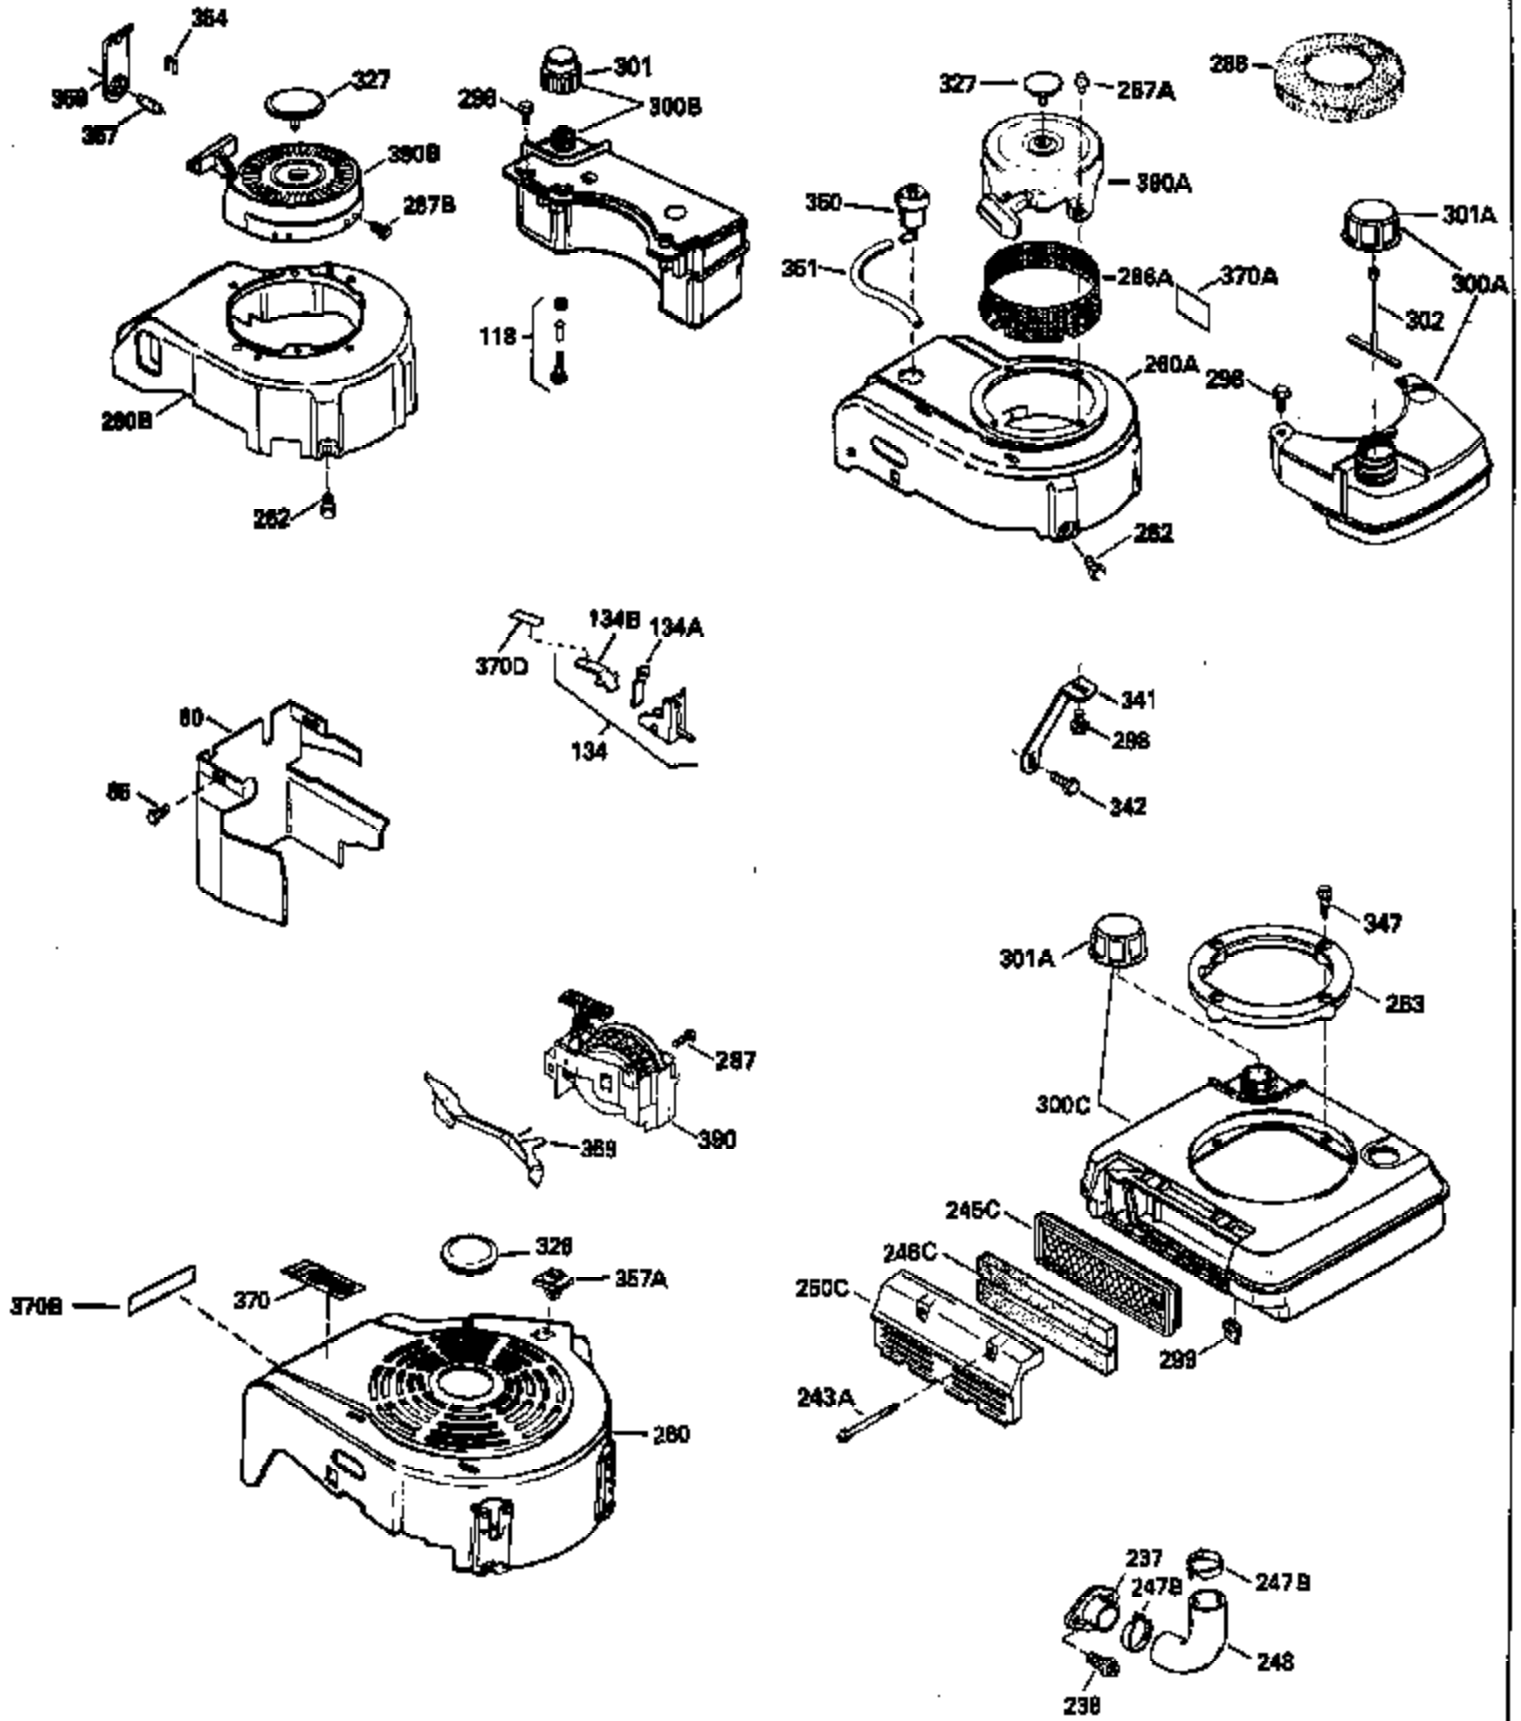

ILLUSTRATION SHOWS TYPICAL PARTS ONLY. ORDER BY PART NUMBER. PARTS NOT LISTED ARE SUPPLIED BY OEM.

Engine Parts List #2

Ref #	Part Number	Qty	Description
118	730194		Rope Guide Kit (Use as required with 34476 fuel tank)
238	650806		Screw, 10-32 x 5/8"
246C	35705		Filter, Pre-Air (Optional)
260A	34936		Housing, Blower
262	650831		Screw, 1/4-20 x 15/32"
286	35009		Screen, Starter cup
287A	650735		Screw, 10-24 x 3/8" (Use as required)
287A			Pop Rivet, (3/16" Dia.)(Purchase locally)
298	28763		Screw, 10-32 x 35/64"
300B	34114D		Fuel Tank (Incl. 292 & 301)
301	33032		Fuel Cap
370A	34346		Decal, Instruction
370	34304		Decal, "Cubic Inch"
390A	590557		Rewind Starter (Refer to Division 5, Section C, Page 25 or Fiche 8, Grid G-7 for breakdown)