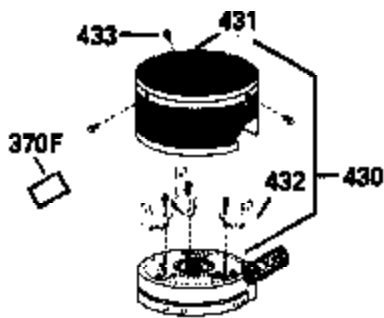

Ref #	Part Number	Qty	Description
420	730225		SAE 30, 4-Cycle Engine Oil (Quart)

ILLUSTRATION SHOWS TYPICAL PARTS ONLY. ORDER BY PART NUMBER. PARTS NOT LISTED ARE SUPPLIED BY OEM.

Ref #	Part Number	Qty	Description
118	730194		Rope Guide Kit (Use as required with 34476 fuel tank)
238	650806		Screw, 10-32 x 5/8"
246C	35705		Filter, Pre-Air (Optional)
260A	34859		Housing, Blower
262	650831		Screw, 1/4-20 x 15/32"
286	35009		Screen, Starter cup
287A	650735		Screw, 10-24 x 3/8" (Use as required)
287A			Pop Rivet, (3/16" Dia.)(Purchase locally)
301	33032		Fuel Cap
370A	34346		Decal, Instruction
370	550223		Decal, Name
390A	590420A		Rewind Starter (Refer to Division 5, Section C, page 25 or Fiche 8, Grid G-7 for breakdown)