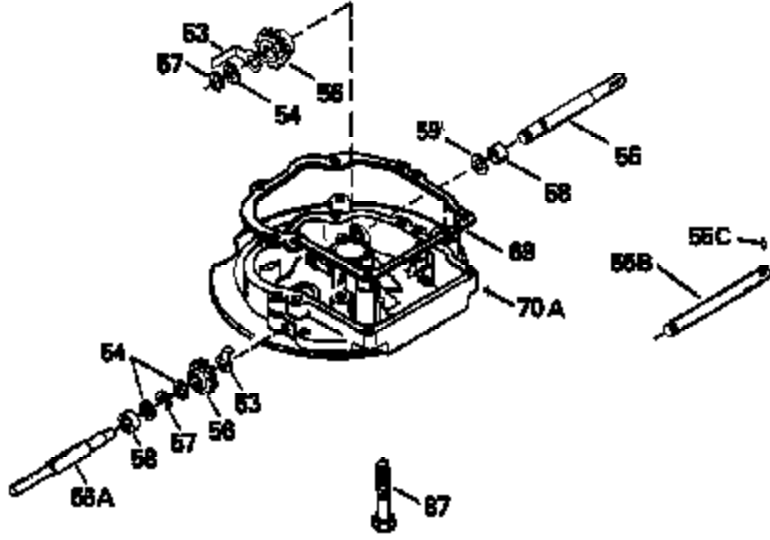

Ref #	Part Number	Qty	Description
420	730225		SAE 30, 4-Cycle Engine Oil (Quart)

ILLUSTRATION SHOWS TYPICAL PARTS ONLY. ORDER BY PART NUMBER. PARTS NOT LISTED ARE SUPPLIED BY OEM.

Ref #	Part Number	Qty	Description
118	730194		Rope Guide Kit (Use as required with 34476 fuel tank)
238	650806		Screw, 10-32 x 5/8"
246C	35705		Filter, Pre-Air (Optional)
260A	34859		Housing, Blower
262	650831		Screw, 1/4-20 x 15/32"
286	35009		Screen, Starter cup
287A	650735		Screw, 10-24 x 3/8" (Use as required)
287A			Pop Rivet, (3/16" Dia.)(Purchase locally)
301	33032		Fuel Cap
370A	34346		Decal, Instruction
370	550223		Decal, Name
390A	590420A		Rewind Starter (Refer to Division 5, Section C, page 25 or Fiche 8, Grid G-7 for breakdown)

Ref #	Part Number	Qty	Description
19	31361		Spring, Extension
69	35261		* Gasket, Mounting flange
182	6201		Screw, 1/4-28 x 7/8"
185	31384A		Pipe, Intake (Incl. 224)
186	34337		Link, Governor spring
209	30200		Screw, 10-24 x 9/16"
223	650451		Screw, 1/4-20 x 1"
238	650806		Screw, 10-32 x 5/8"
246B	35435		Filter, Pre-Air (Use as required)