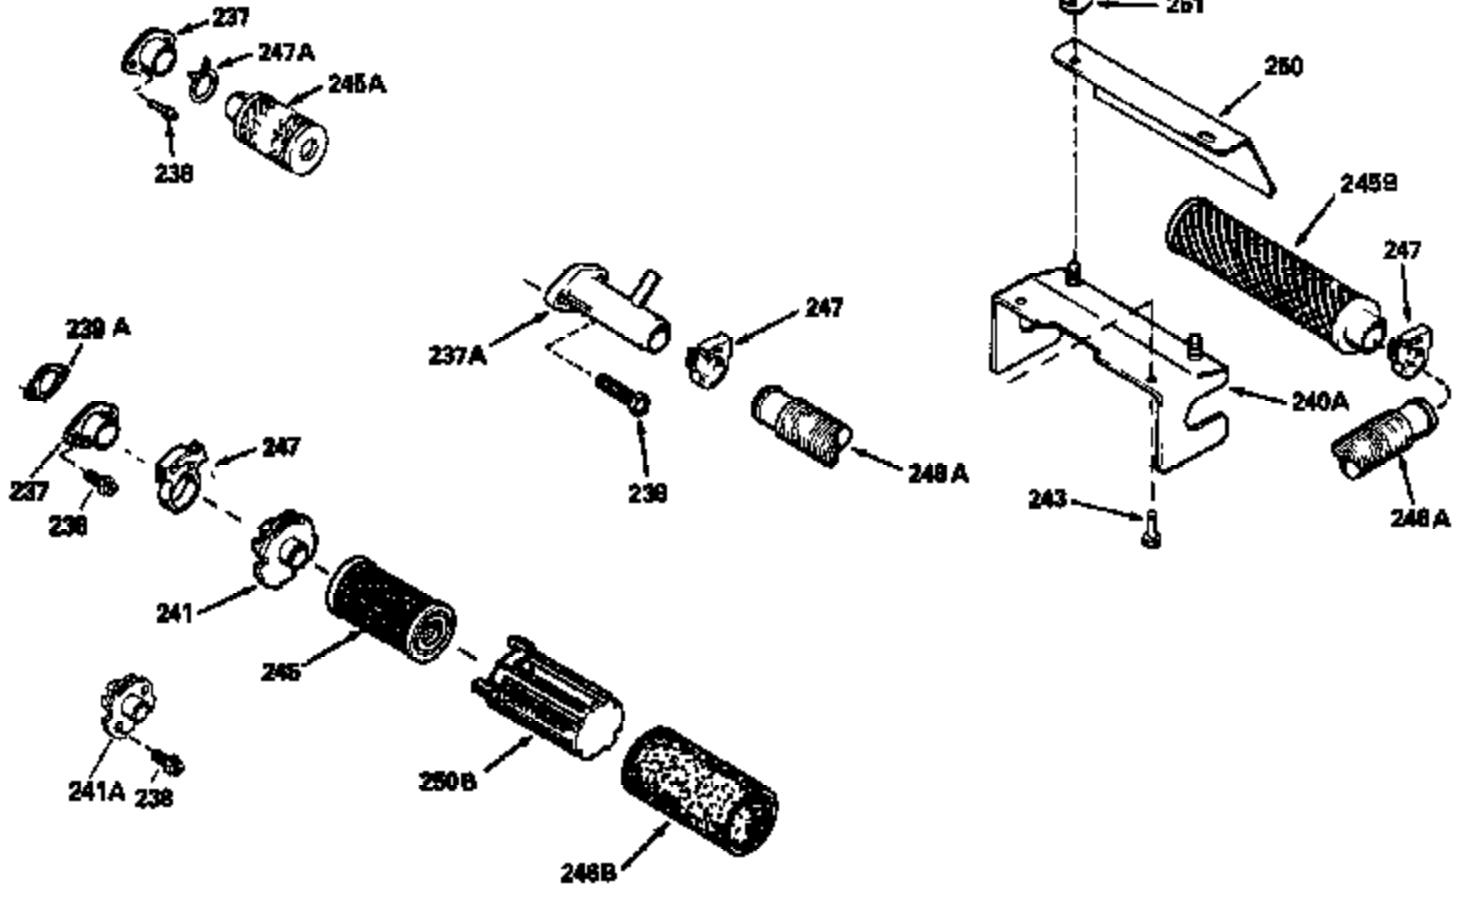

Ref #	Part Number	Qty	Description
420	730225		SAE 30, 4-Cycle Engine Oil (Quart)

ILLUSTRATION SHOWS TYPICAL PARTS ONLY. ORDER BY PART NUMBER. PARTS NOT LISTED ARE SUPPLIED BY OEM.

Ref #	Part Number	Qty	Description
118	730194		Rope Guide Kit (Use as required with 34476 fuel tank)
238	650806		Screw, 10-32 x 5/8"
246C	35705		Filter, Pre-Air (Optional)
260A	34859		Housing, Blower
262	650831		Screw, 1/4-20 x 15/32"
286	35009		Screen, Starter cup
287A	650735		Screw, 10-24 x 3/8" (Use as required)
287A			Pop Rivet, (3/16" Dia.)(Purchase locally)
301	33032		Fuel Cap
370A	34346		Decal, Instruction
370	550223		Decal, Name
390A	590420A		Rewind Starter (Refer to Division 5, Section C, page 25 or Fiche 8, Grid G-7 for breakdown)

Ref #	Part Number	Qty	Description
189	650839		Screw, 1/4-20 x 3/8"
190	35831		Lever, Brake
191	35015B		Bracket Assy., S.E. Brake (Incl. 195)
194	32309		Ring, Retaining
195	610973		Terminal Assy.
210	27793		Clip, Conduit
211	28942		Screw, 10-32 x 3/8"
274	26754A		* Gasket, Exhaust (Use as required)
277	650795		Screw, 1/4-20 x 2-1/4"
277A	30063		Screw, 1/4-20 x 1/2" (Use as required)
370F	34387		Decal, Instruction (Optional)
415	730162		Muffler Adap.Kit(Incl.274,277A)(Use a s req.)
430	730574		Debris Screen Kit (Incl. 370F,431-433)(Opt.)
431	35596		Screen, Debris (Optional)
432	35597		Bracket, Debris screen (Optional)
433	650910		Screw, 8-32 x 1/4" (Optional)

Ref #	Part Number	Qty	Description
19	31361		Spring, Extension
69	35261		* Gasket, Mounting flange
182	6201		Screw, 1/4-28 x 7/8"
185	31384A		Pipe, Intake (Incl. 224)
186	34337		Link, Governor spring
209	30200		Screw, 10-24 x 9/16"
223	650451		Screw, 1/4-20 x 1"
238	650806		Screw, 10-32 x 5/8"
246B	35435		Filter, Pre-Air (Use as required)