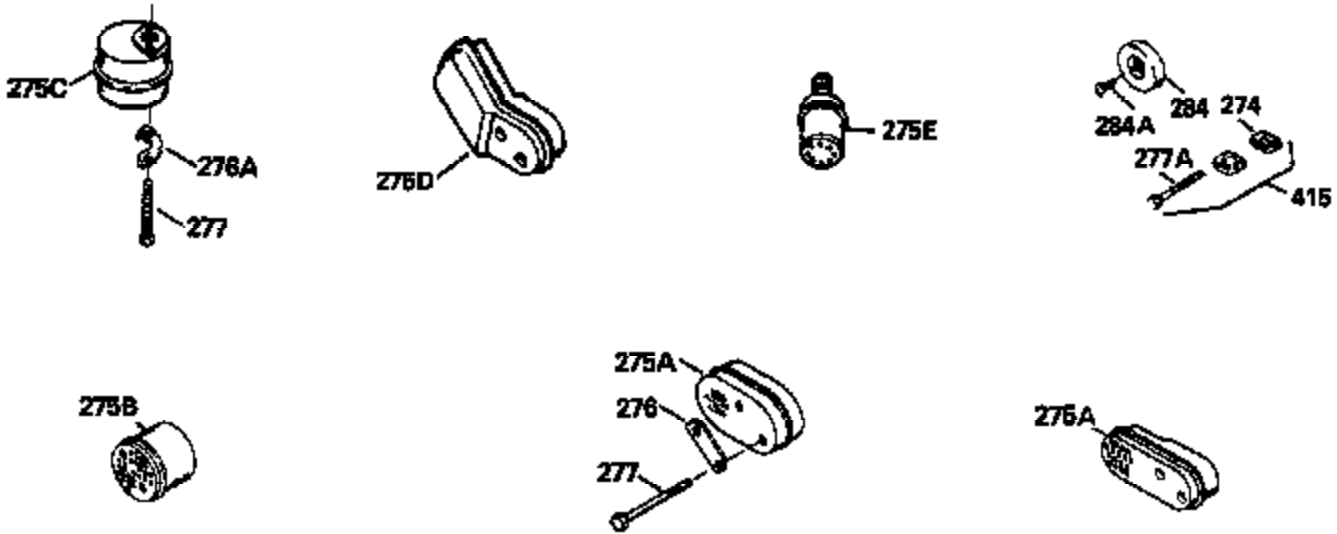

Ref #	Part Number	Qty	Description
420	730225		SAE 30, 4-Cycle Engine Oil (Quart)

ILLUSTRATION SHOWS TYPICAL PARTS ONLY. ORDER BY PART NUMBER. PARTS NOT LISTED ARE SUPPLIED BY OEM.

Ref #	Part Number	Qty	Description
118	730194		Rope Guide Kit (Use as required with 34476 fuel tank)
238	650806		Screw, 10-32 x 5/8"
246C	35705		Filter, Pre-Air (Optional)
260A	34859		Housing, Blower
262	650831		Screw, 1/4-20 x 15/32"
286	35009		Screen, Starter cup
287A	650735		Screw, 10-24 x 3/8" (Use as required)
287A			Pop Rivet, (3/16" Dia.)(Purchase locally)
301	33032		Fuel Cap
370A	34346		Decal, Instruction
370	550223		Decal, Name
390A	590420A		Rewind Starter (Refer to Division 5, Section C, page 25 or Fiche 8, Grid G-7 for breakdown)