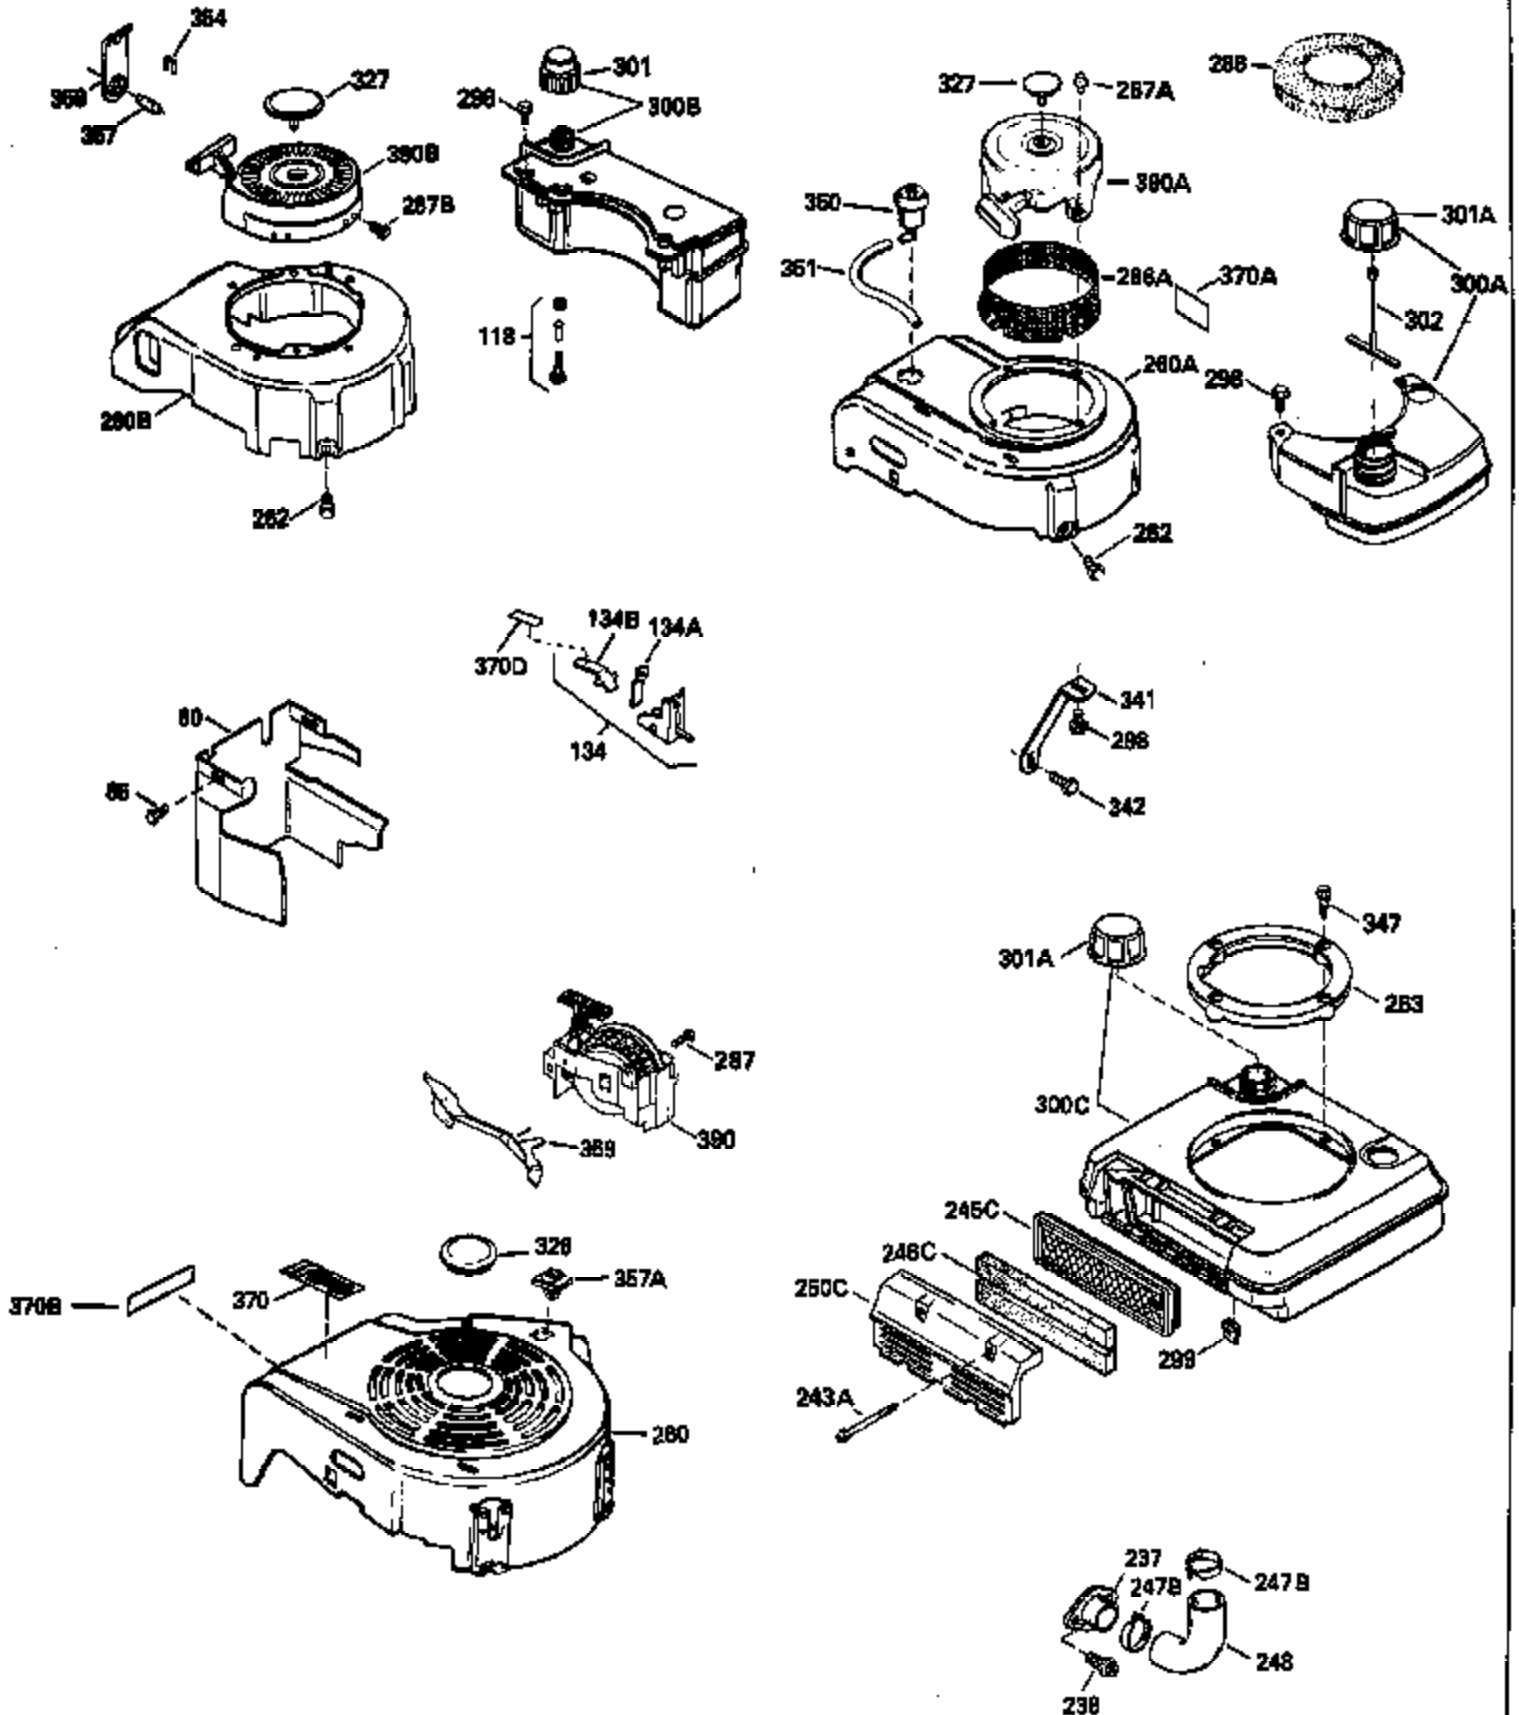

Ref #	Part Number	Qty	Description
420	730225		SAE 30, 4-Cycle Engine Oil (Quart)

ILLUSTRATION SHOWS TYPICAL PARTS ONLY. ORDER BY PART NUMBER. PARTS NOT LISTED ARE SUPPLIED BY OEM.

Ref #	Part Number	Qty	Description
118	730194		Rope Guide Kit (Use as required with 34476 fuel tank)
238	650806		Screw, 10-32 x 5/8"
246C	35705		Filter, Pre-Air (Optional)
260A	34859		Housing, Blower
262	650831		Screw, 1/4-20 x 15/32"
286	35009		Screen, Starter cup
287A	650735		Screw, 10-24 x 3/8" (Use as required)
287A			Pop Rivet, (3/16" Dia.)(Purchase locally)
301	33032		Fuel Cap
370A	34346		Decal, Instruction
370	550223		Decal, Name
390A	590420A		Rewind Starter (Refer to Division 5, Section C, page 25 or Fiche 8, Grid G-7 for breakdown)