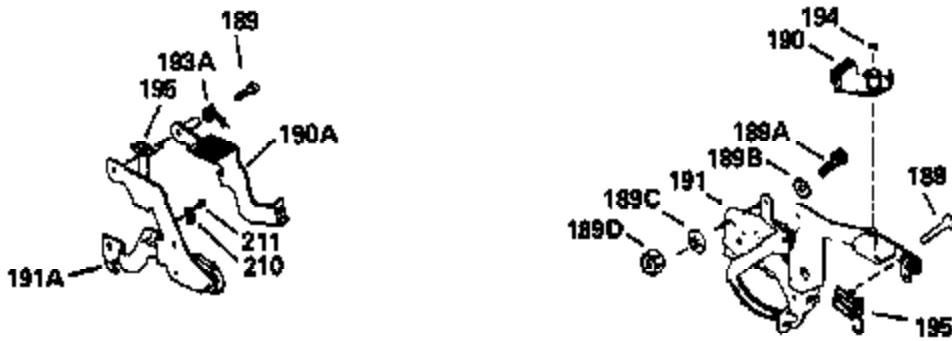

Ref #	Part Number	Qty	Description
420	730225		SAE 30, 4-Cycle Engine Oil (Quart)

ILLUSTRATION SHOWS TYPICAL PARTS ONLY. ORDER BY PART NUMBER. PARTS NOT LISTED ARE SUPPLIED BY OEM.

Ref #	Part Number	Qty	Description
118	730194		Rope Guide Kit (Use as required with 34476 fuel tank)
238	650806		Screw, 10-32 x 5/8"
246C	35705		Filter, Pre-Air (Optional)
260A	34859		Housing, Blower
262	650831		Screw, 1/4-20 x 15/32"
286	35009		Screen, Starter cup
287A	650735		Screw, 10-24 x 3/8" (Use as required)
287A			Pop Rivet, (3/16" Dia.)(Purchase locally)
301	33032		Fuel Cap
370A	34346		Decal, Instruction
370	550223		Decal, Name
390A	590420A		Rewind Starter (Refer to Division 5, Section C, page 25 or Fiche 8, Grid G-7 for breakdown)