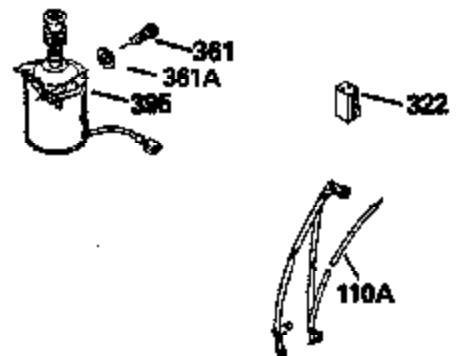

Ref #	Part Number	Qty	Description
420	730225		SAE 30, 4-Cycle Engine Oil (Quart)

ILLUSTRATION SHOWS TYPICAL PARTS ONLY. ORDER BY PART NUMBER. PARTS NOT LISTED ARE SUPPLIED BY OEM.

Ref #	Part Number	Qty	Description
118	730194		Rope Guide Kit (Use as required with 34476 fuel tank)
238	650806		Screw, 10-32 x 5/8"
246C	35705		Filter, Pre-Air (Optional)
260A	34859		Housing, Blower
262	650831		Screw, 1/4-20 x 15/32"
286	35009		Screen, Starter cup
287A	650735		Screw, 10-24 x 3/8" (Use as required)
287A			Pop Rivet, (3/16" Dia.)(Purchase locally)
301	33032		Fuel Cap
370A	34346		Decal, Instruction
370	550223		Decal, Name
390A	590420A		Rewind Starter (Refer to Division 5, Section C, page 25 or Fiche 8, Grid G-7 for breakdown)