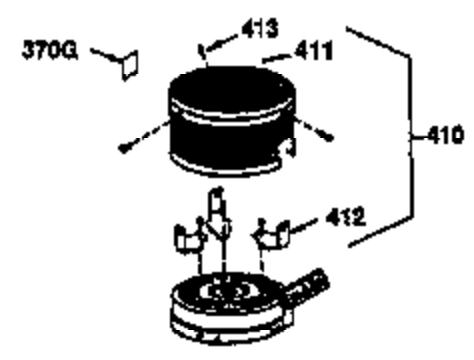

ILLUSTRATION SHOWS TYPICAL PARTS ONLY. ORDER BY PART NUMBER. PARTS NOT LISTED ARE SUPPLIED BY OEM.

Ref #	Part Number	Qty	Description
19	31361	1	Extension Spring
69	35261	1	* Mounting Flange Gasket
70	35651C	1	Mounting Flange (Incl. 72 thru 83)
90	611112	1	Flywheel
182	6201	2	Screw, 1/4-28 x 7/8"
185	31384A	1	Intake Pipe (Incl. 224)
186	34337	1	Governor Link
200	33131A	1	Control Bracket (Incl. 202 thru 206)
209	30200	2	Screw, 10-24 x 9/16"
223	650451	2	Screw, 1/4-20 x 1"
238	650806	2	Screw, 10-32 x 5/8"
245	34340	1	Air Cleaner Filter
250	34341B	1	Air Cleaner Cover
275	36473	1	Muffler (Incl. 277)
277	650988	2	Screw, 1/4-20 x 2-5/16"