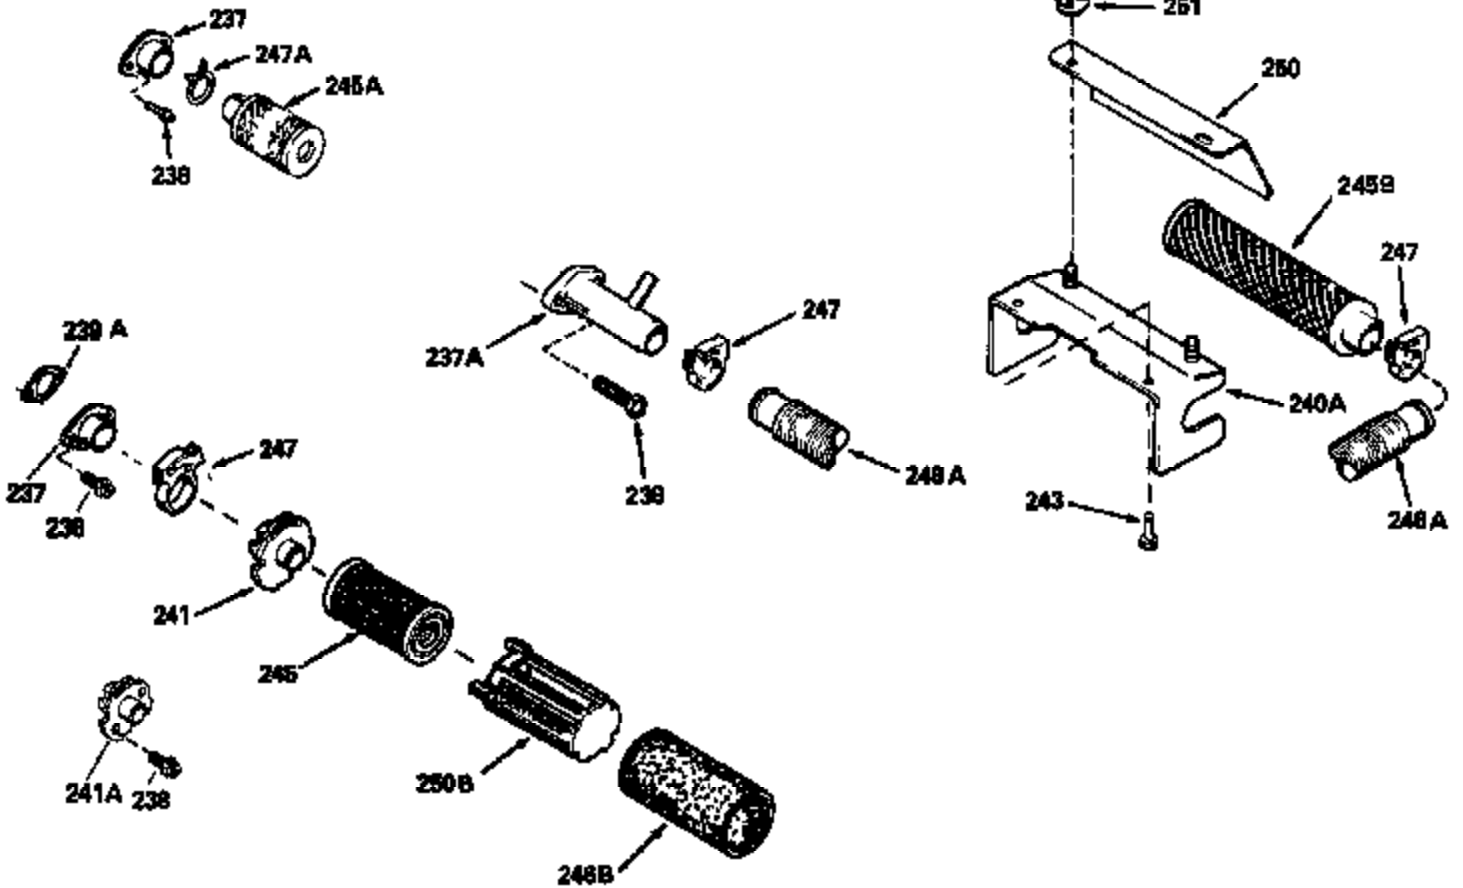

Ref #	Part Number	Qty	Description
19	31361		Spring, Extension
69	35261		* Gasket, Mounting flange
182	6201		Screw, 1/4-28 x 7/8"
185	31384A		Pipe, Intake (Incl. 224)
186	34337		Link, Governor spring
209	30200		Screw, 10-24 x 9/16"
223	650451		Screw, 1/4-20 x 1"
238	650806		Screw, 10-32 x 5/8"
246B	35435		Filter, Pre-Air (Use as required)