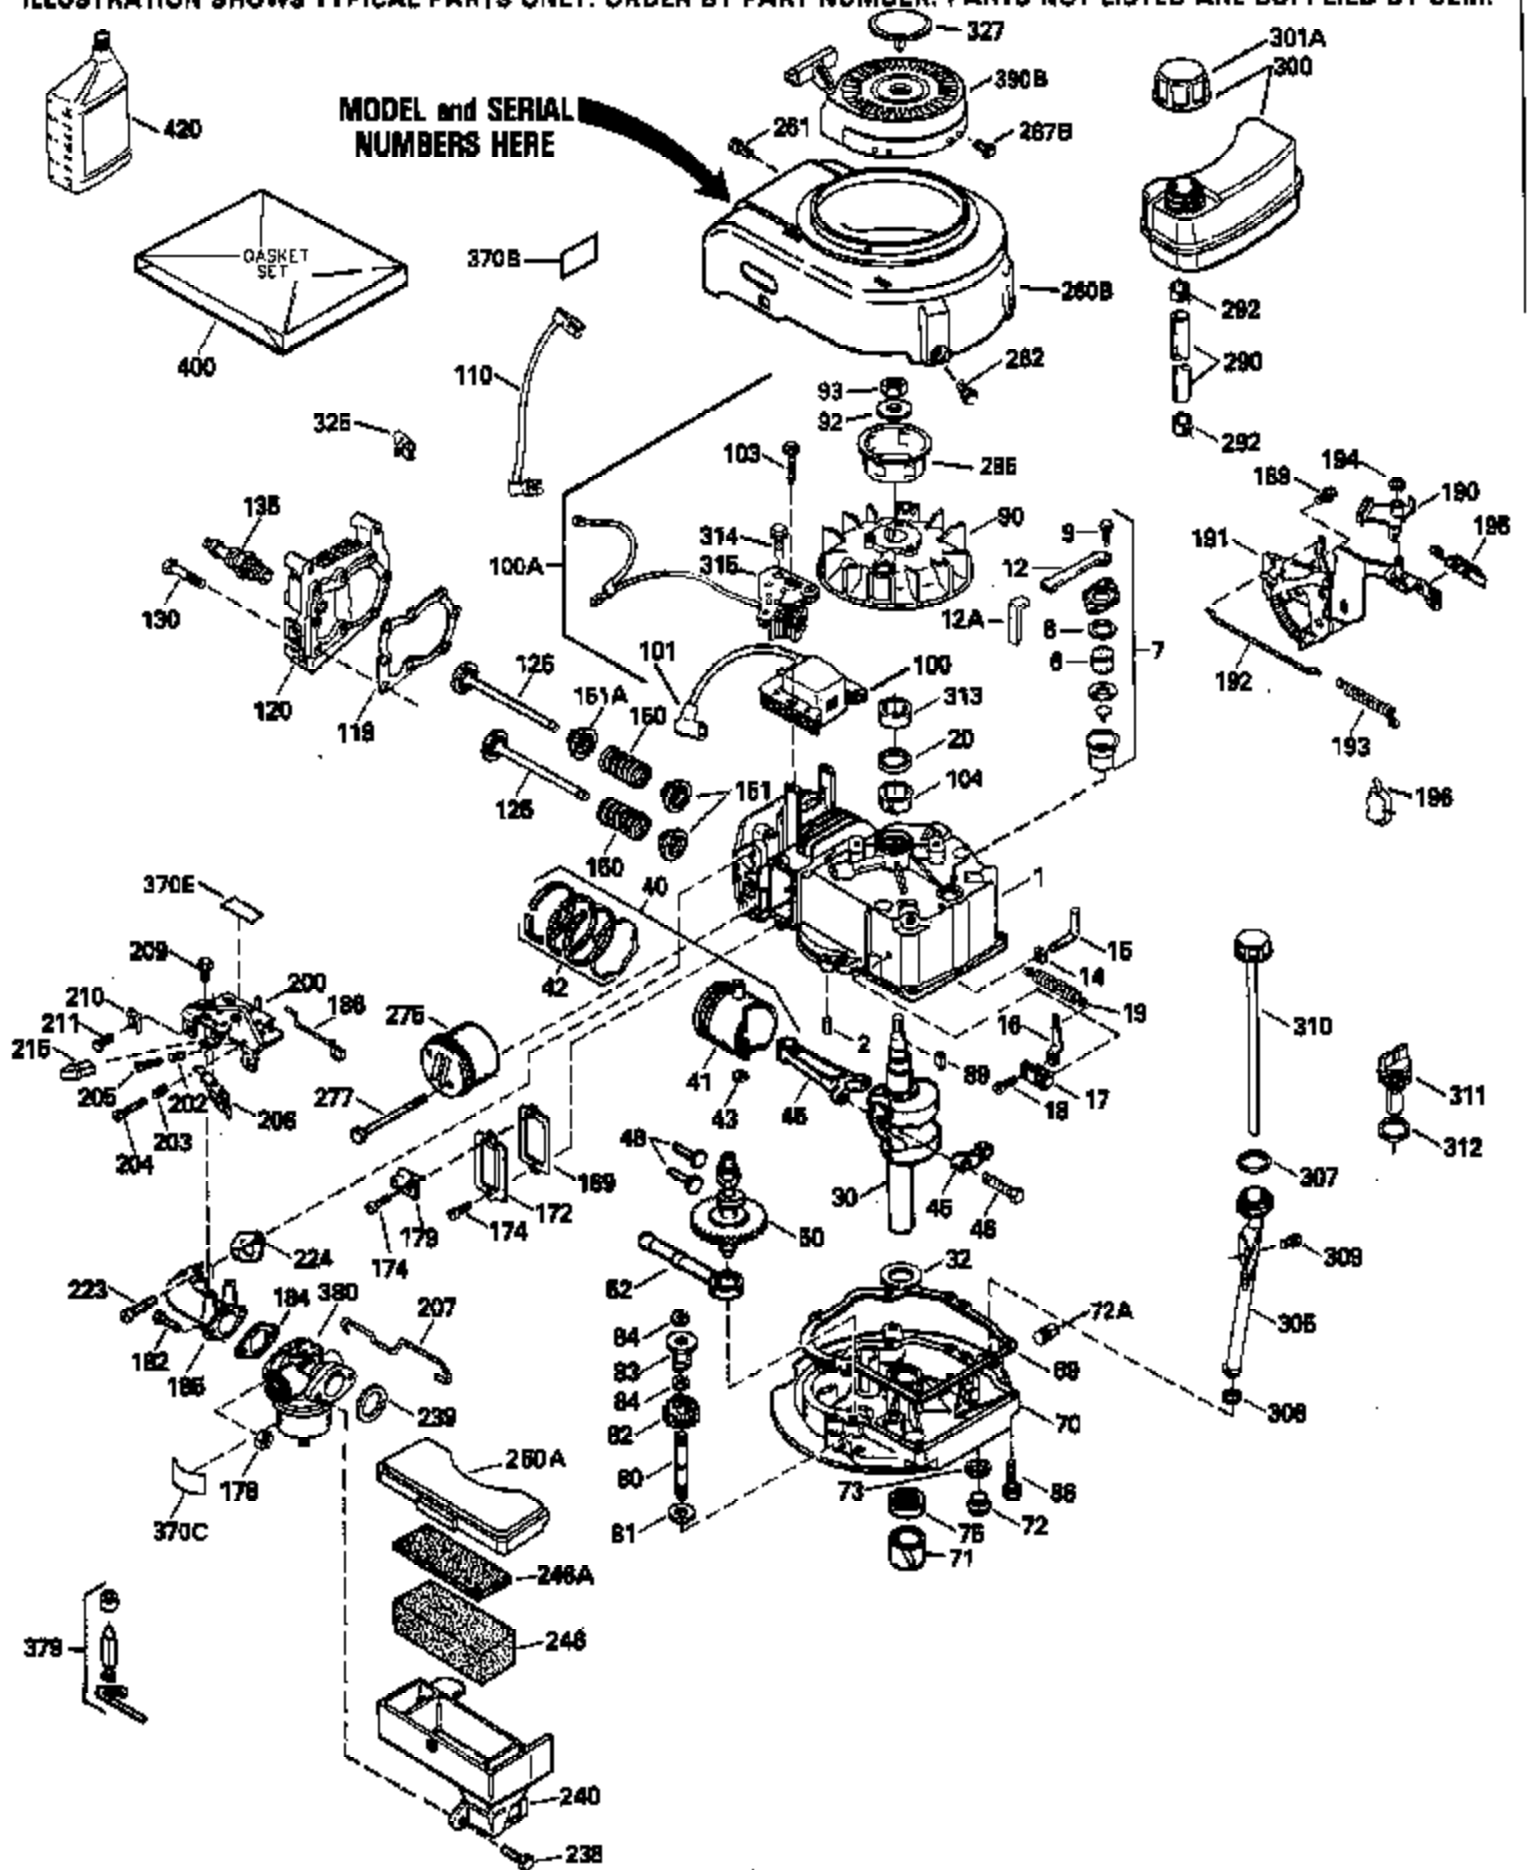

ILLUSTRATION SHOWS TYPICAL PARTS ONLY. ORDER BY PART NUMBER. PARTS NOT LISTED ARE SUPPLIED BY OEM.

Ref #	Part Number	Qty	Description
1	34975		Cylinder Ass'y. (Incl. 2, 8, 9 & 20) (2-1/2")
2	26727		Pin, Dowel
6	33734		Element, Breather
7	34214A		Breather Ass'y. (Incl. 6, 8, 9, 12 & 12A)
8	33735		* Gasket, Breather
9	30200		Screw, 10-24 x 9/16"
12	33886		Tube, Breather
14	28277		Washer
15	30589		Rod, Governor (Incl. 14)
16	31383A		Lever, Governor
17	31335		Clamp, Governor lever
18	650548		Screw, 8-32 x 5/16"
19	31361		Spring, Extension
20	32600		Seal, Oil
30	34463		Crankshaft Ass'y.
40	34514		Piston, Pin & Ring Set (Std.) (2-1/2" Bore)
40	34515		Piston, Pin & Ring Set (.010" OS)
40	34516		Piston, Pin & Ring Set (.020" OS)
41	32538B		Piston & Pin Ass'y. (Incl. 43)(Std.)(2-1/2")
41	32548B		Piston & Pin Ass'y. (Incl. 43) (.010" OS)
41	32549B		Piston & Pin Ass'y. (Incl. 43) (.020" OS)
42	28986		Ring Set (Std.) (2-1/2" Bore)
42	28987		Ring Set (.010" OS)
42	28988		Ring Set (.020" OS)
43	20381		Ring, Piston pin retaining
45	30963B		Rod Assy., Connecting (Incl. 46)
46	32610A		Bolt, Connecting rod
48	27241		Lifter, Valve
50	33148A		Camshaft
52	29914		Oil Pump Assy.
69	35261		* Gasket, Mounting flange
70	35651B		Mounting Flange (Incl. 72, 72A, 73, 7 5 & 80)
72	30572		Plug, Oil drain (Incl. 73)
73	28833		* Drain Plug Gasket (Not req. W/plastic plug)
75	26208		Seal, Oil
80	30574		Shaft, Governor
81	30590A		Washer, Flat
82	30591		Gear Assy., Governor (Incl. 81)
83	30588A		Spool, Governor
84	29193		Ring, Retaining
86	650488		Screw, 1/4-20 x 1-1/4"
89	611004		Flywheel Key
90	611046A		Flywheel
92	650815		Washer, Belleville
93	650816		Nut, Flywheel
100	730207		Magneto-to-Solid State Conversion Kit (Includes solid state module, solid state flywheel key, and instructions.)(Use as required on external ignition engines only.)
100	34443A		Solid State Assy.
103	650814		Screw, Torx T-15, 10-24 x 1"
110	34231		Ground Wire
119	29953C		* Gasket, Cylinder head
120	34335		Head, Cylinder
125	29313C		Exhaust Valve (Std.) (Incl. 151)
125	29315C		Exhaust Valve (1/32" OS) (Incl. 151)
126	29314B		Intake Valve (Std.) (Incl. 151)
126	29315C		Intake Valve (1/32" OS) (Incl. 151)