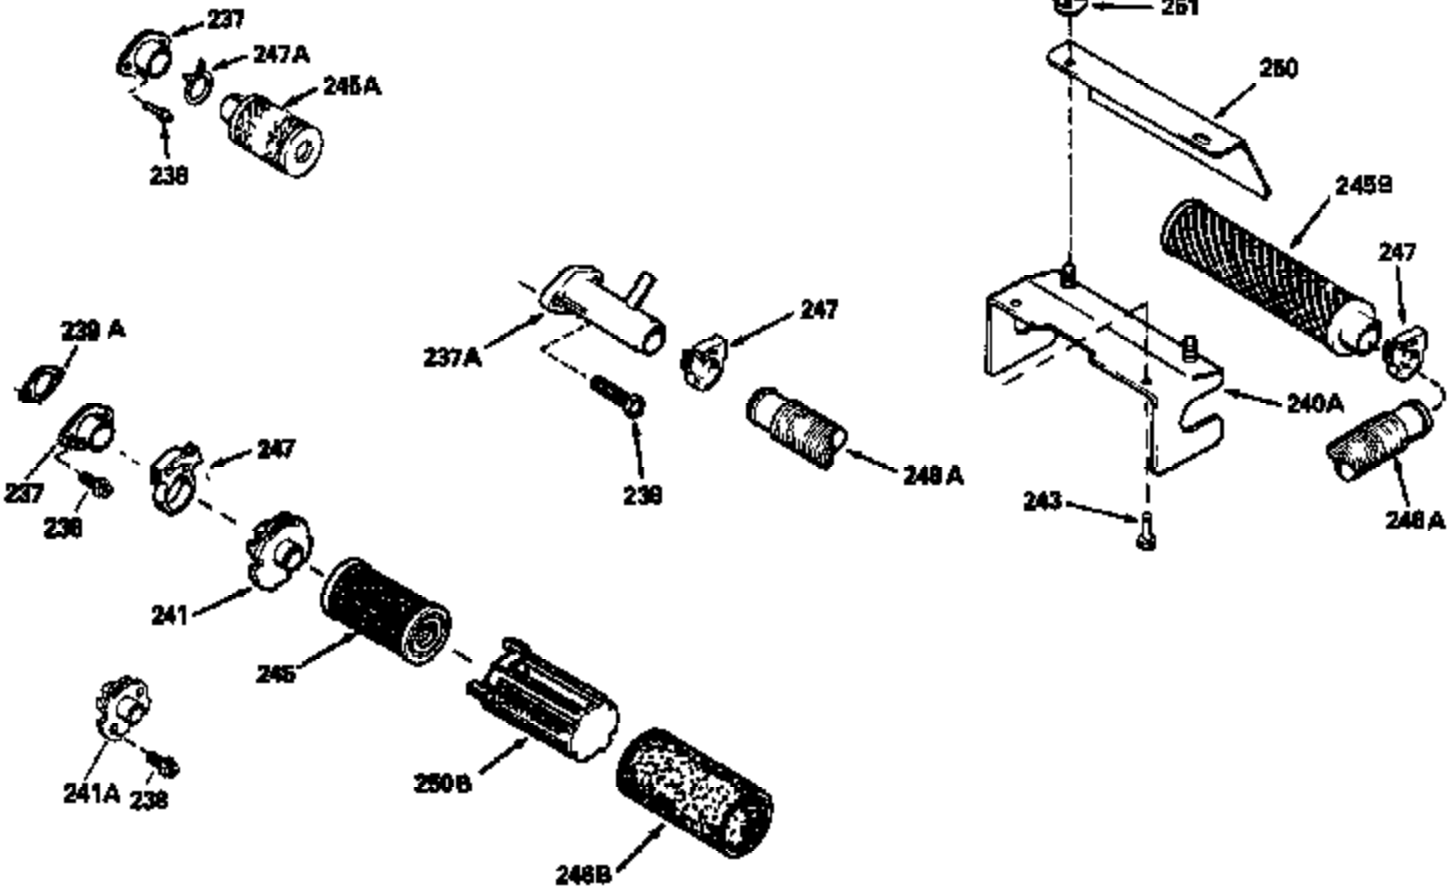

Ref #	Part Number	Qty	Description
19	31361		Spring, Extension
69	35261		* Gasket, Mounting flange
182	6201		Screw, 1/4-28 x 7/8"
185	31384A		Pipe, Intake (Incl. 224)
186	34337		Link, Governor spring
209	30200		Screw, 10-24 x 9/16"
223	650451		Screw, 1/4-20 x 1"
238	650806		Screw, 10-32 x 5/8"
246B	35435		Filter, Pre-Air (Use as required)