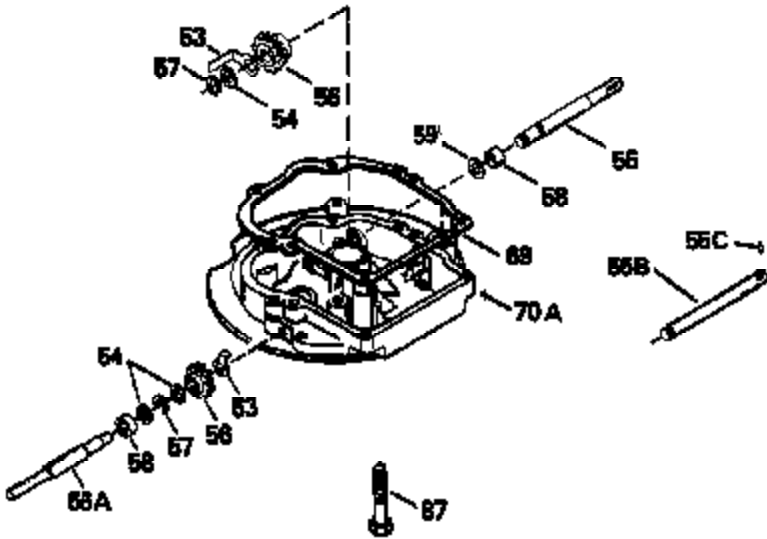

Ref #	Part Number	Qty	Description
19	31361		Spring, Extension
69	35261		* Gasket, Mounting flange
182	6201		Screw, 1/4-28 x 7/8"
185	31384A		Pipe, Intake (Incl. 224)
186	34337		Link, Governor spring
209	30200		Screw, 10-24 x 9/16"
223	650451		Screw, 1/4-20 x 1"
238	650806		Screw, 10-32 x 5/8"
246B	35435		Filter, Pre-Air (Use as required)