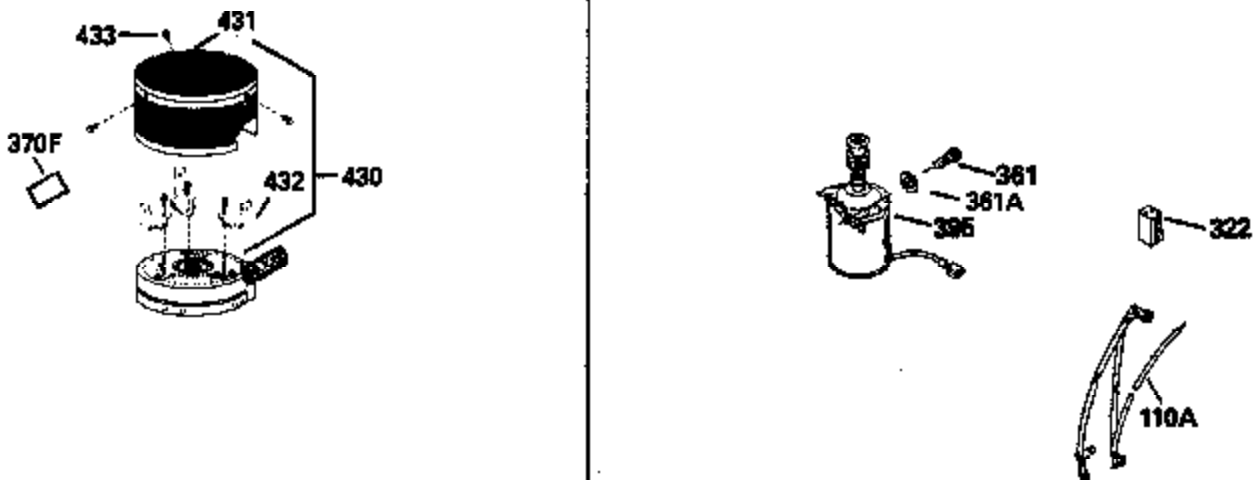

Ref #	Part Number	Qty	Description
210	27793		Clip, Conduit
211	28942		Screw, 10-32 x 3/8"
274	26754A		* Gasket, Exhaust (Use as required)
275D	34591		Muffler
276	33753		Plate, Lock
277A	30063		Screw, 1/4-20 x 1/2" (Use as required)
277	650795		Screw, 1/4-20 x 2-1/4"
370F	34387		Decal, Instruction (Optional)
415	730162		Muffler Adap.Kit(Incl.274,277A)(Use a s req.)
430	730574		Debris Screen Kit (Incl. 370F,431-433)(Opt.)
431	35596		Screen, Debris (Optional)
432	35597		Bracket, Debris screen (Optional)
433	650910		Screw, 8-32 x 1/4" (Optional)