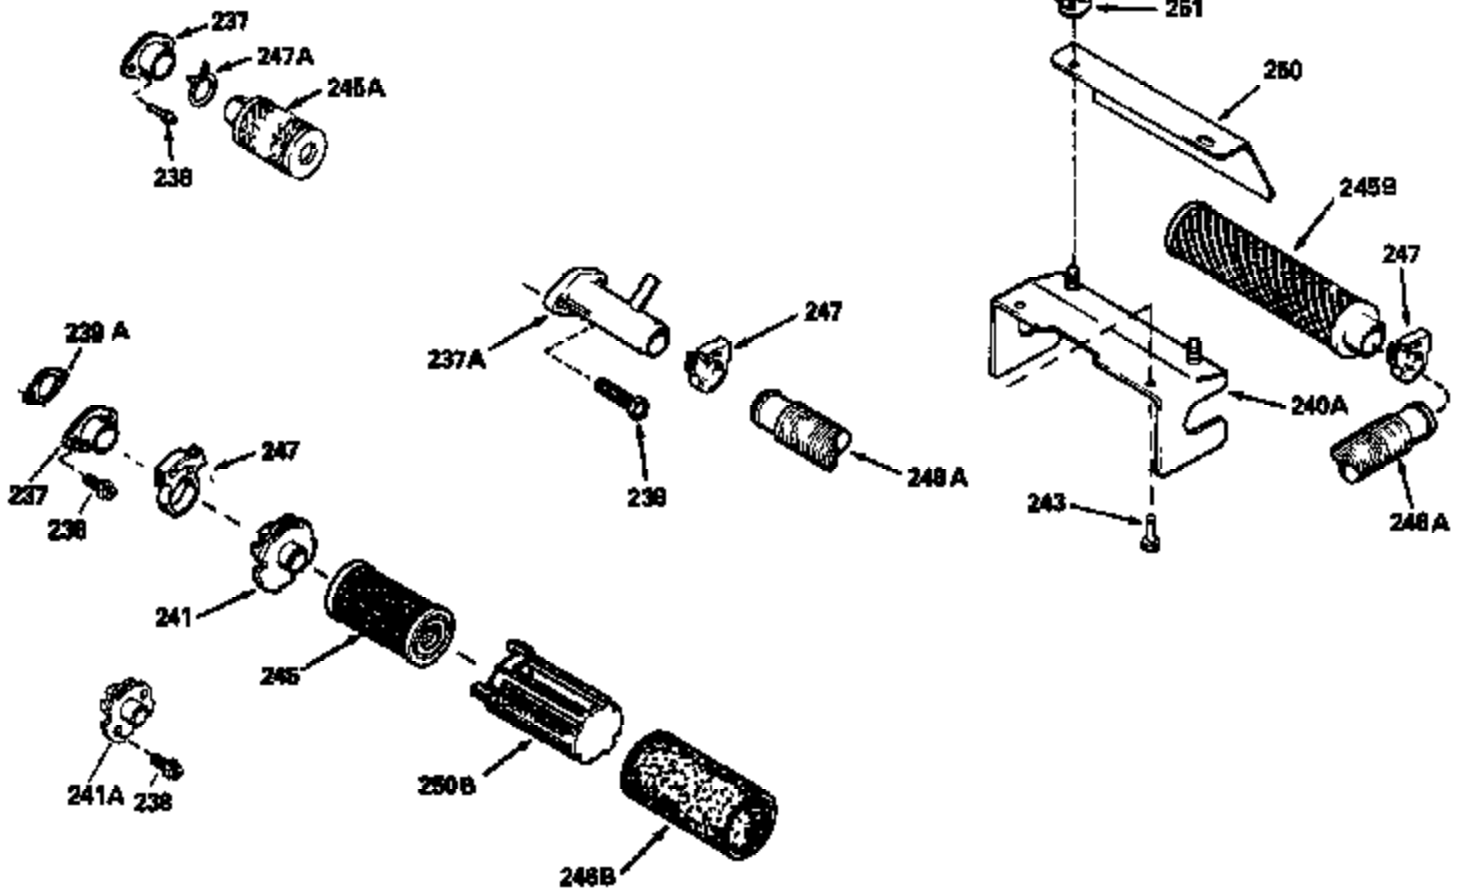

Ref #	Part Number	Qty	Description
19	31361		Spring, Extension
69	35261		* Gasket, Mounting flange
182	6201		Screw, 1/4-28 x 7/8"
185	31384A		Pipe, Intake (Incl. 224)
186	34337		Link, Governor spring
209	30200		Screw, 10-24 x 9/16"
223	650451		Screw, 1/4-20 x 1"
238	650806		Screw, 10-32 x 5/8"
246B	35435		Filter, Pre-Air (Use as required)