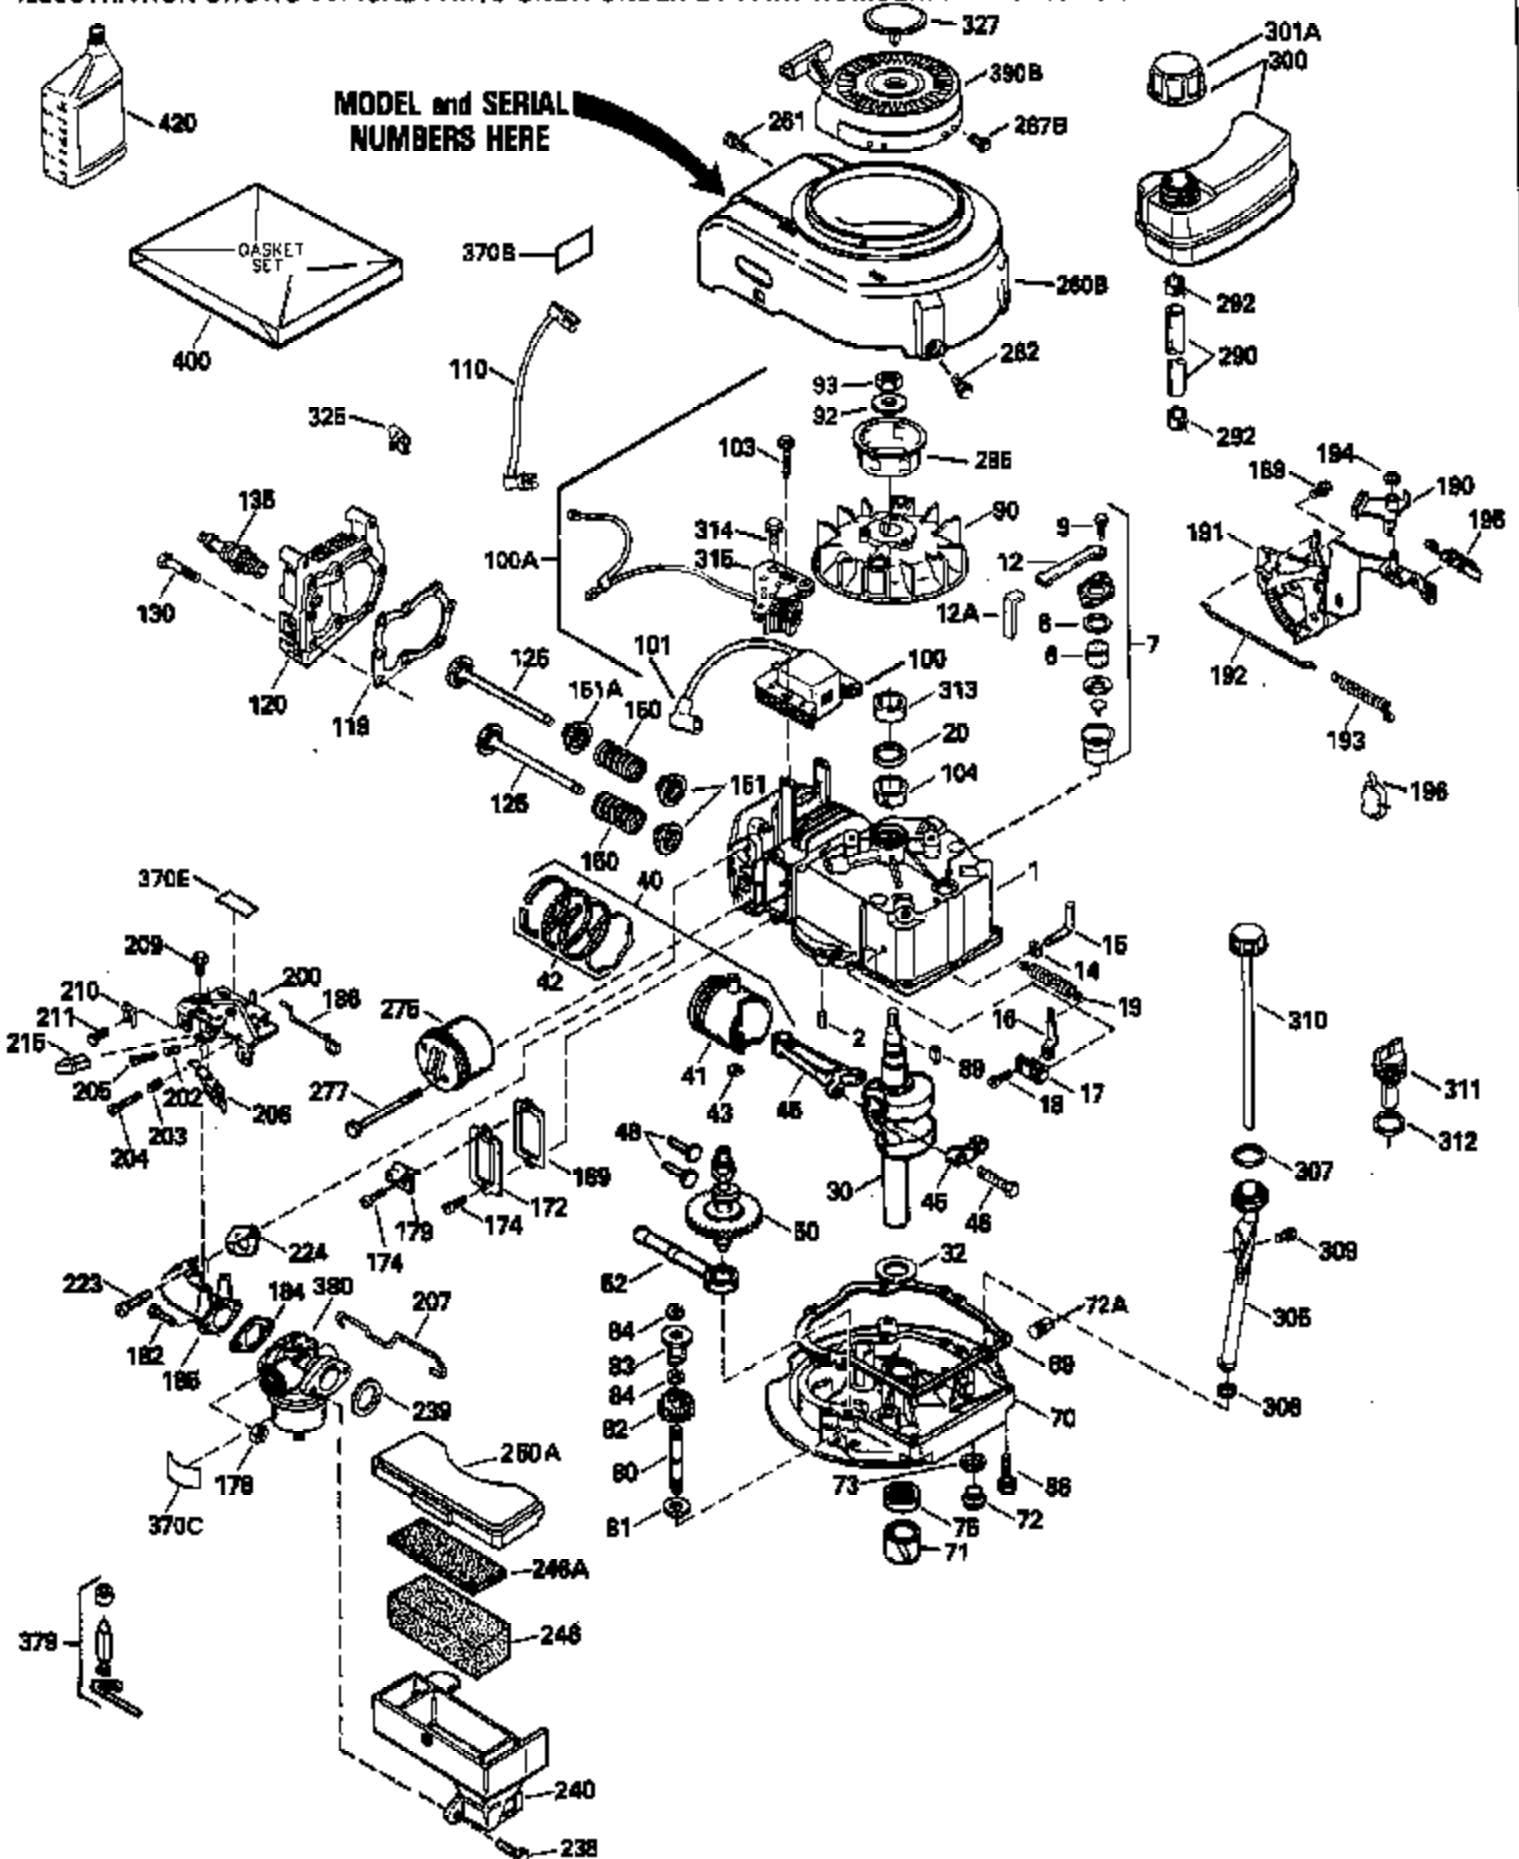

ILLUSTRATION SHOWS TYPICAL PARTS ONLY. ORDER BY PART NUMBER. PARTS NOT LISTED ARE SUPPLIED BY OEM.

Ref #	Part Number	Qty	Description
1	34975		Cylinder Ass'y. (Incl. 2, 8, 9 & 20) (2-1/2")
2	26727		Pin, Dowel
6	33734		Element, Breather
7	34214A		Breather Ass'y. (Incl. 6, 8, 9, 12 & 12A)
8	33735		* Gasket, Breather
9	30200		Screw, 10-24 x 9/16"
12	33886		Tube, Breather
14	28277		Washer
15	30589		Rod, Governor (Incl. 14)
16	31383A		Lever, Governor
17	31335		Clamp, Governor lever
18	650548		Screw, 8-32 x 5/16"
19	31361		Spring, Extension
20	32600		Seal, Oil
30	34463		Crankshaft Ass'y.
40	34514		Piston, Pin & Ring Set (Std.) (2-1/2" Bore)
40	34515		Piston, Pin & Ring Set (.010" OS)
40	34516		Piston, Pin & Ring Set (.020" OS)
41	32538B		Piston & Pin Ass'y. (Incl. 43)(Std.)(2-1/2")
41	32548B		Piston & Pin Ass'y. (Incl. 43) (.010" OS)
41	32549B		Piston & Pin Ass'y. (Incl. 43) (.020" OS)
42	28986		Ring Set (Std.) (2-1/2" Bore)
42	28987		Ring Set (.010" OS)
42	28988		Ring Set (.020" OS)
43	20381		Ring, Piston pin retaining
45	30963B		Rod Assy., Connecting (Incl. 46)
46	32610A		Bolt, Connecting rod
48	27241		Lifter, Valve
50	33148A		Camshaft
52	29914		Oil Pump Assy.
69	35261		* Gasket, Mounting flange
70	35651B		Mounting Flange (Incl. 72, 72A, 73, 7 5 & 80)
72	30572		Plug, Oil drain (Incl. 73)
73	28833		* Drain Plug Gasket (Not req. W/plastic plug)
75	26208		Seal, Oil
80	30574		Shaft, Governor
81	30590A		Washer, Flat
82	30591		Gear Assy., Governor (Incl. 81)
83	30588A		Spool, Governor
84	29193		Ring, Retaining
86	650488		Screw, 1/4-20 x 1-1/4"
89	610995		Flywheel Key
90	611046A		Flywheel
92	650815		Washer, Belleville
93	650816		Nut, Flywheel
100	34431		Solid State Ignition NOTE: Specs with this ignition system can still service individual components (points, condenser, etc.)See Div. 3, Sec. A, page TVS75 & TVS90 4,Reference numbers 122 thru 134. (This coil has been superseded to 730207 solid state conversion kit)
100	730207		Magneto-to-Solid State Conversion Kit (Includes solid state module, solid state flywheel key, and instructions.)(Use as required on external ignition engines only.)
101	610118		Cover, Spark plug
103	650814		Screw, Torx T-15, 10-24 x 1"
110	34432		Ground Wire
119	29953C		* Gasket, Cylinder head