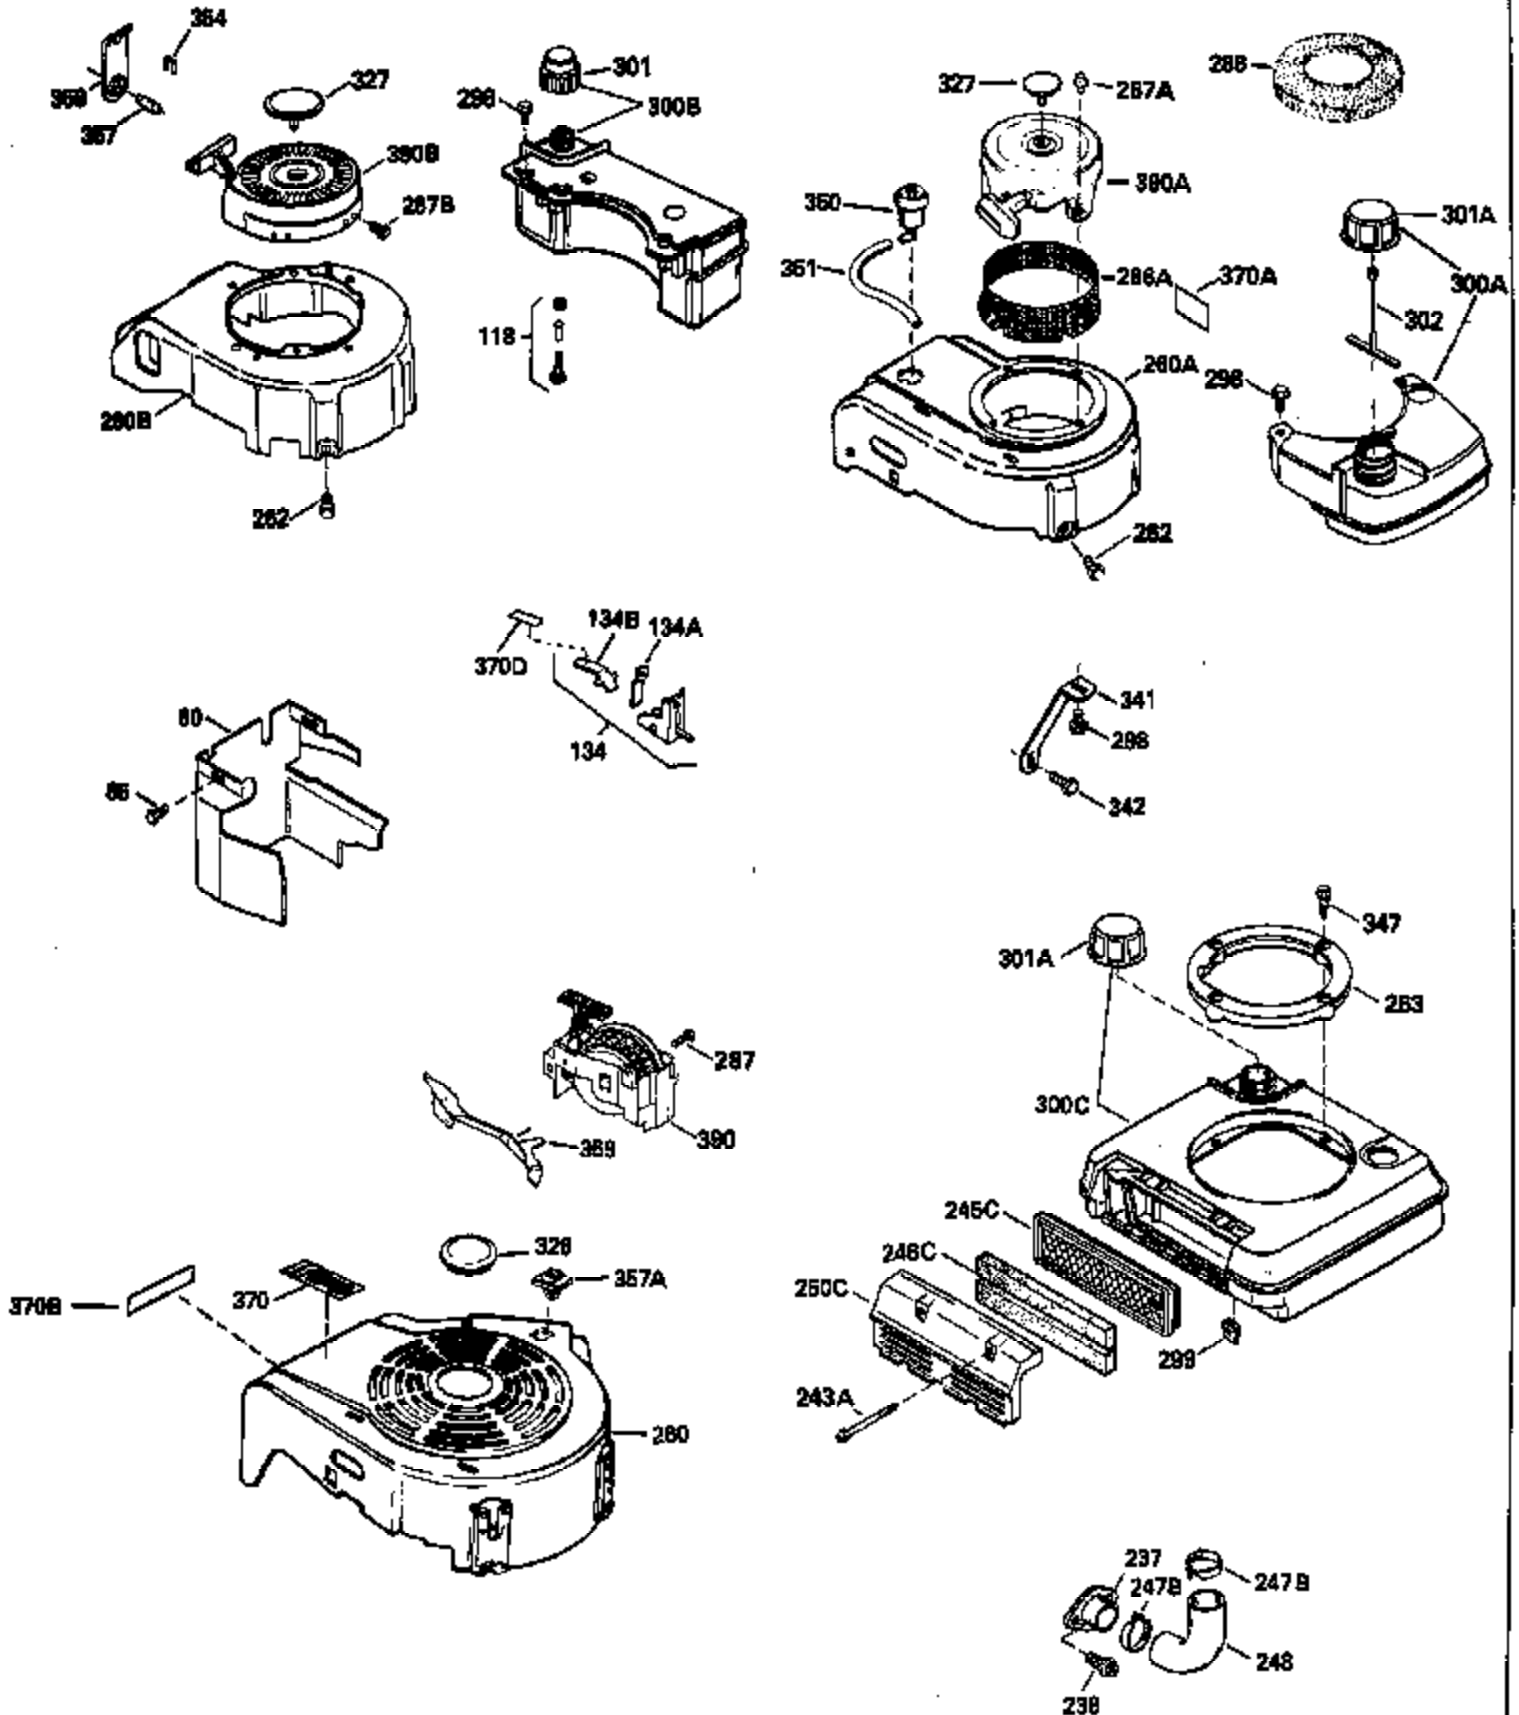

ILLUSTRATION SHOWS TYPICAL PARTS ONLY. ORDER BY PART NUMBER. PARTS NOT LISTED ARE SUPPLIED BY OEM.

Ref #	Part Number	Qty	Description
118	730194		Rope Guide Kit (Use as required with 34476 fuel tank)
238	650806		Screw, 10-32 x 5/8"
246C	35705		Filter, Pre-Air (Optional)
260A	34936		Housing, Blower
262	650831		Screw, 1/4-20 x 15/32"
286	35009		Screen, Starter cup
287A	650735		Screw, 10-24 x 3/8" (Use as required)
287A			Pop Rivet, (3/16" Dia.)(Purchase locally)
298	28763		Screw, 10-32 x 35/64"
300B	34476		Fuel Tank (Incl. 292 & 301)
301	33032		Fuel Cap
390A	590420A		Rewind Starter (Refer to Division 5, Section C, page 25 or Fiche 8, Grid G-7 for breakdown)