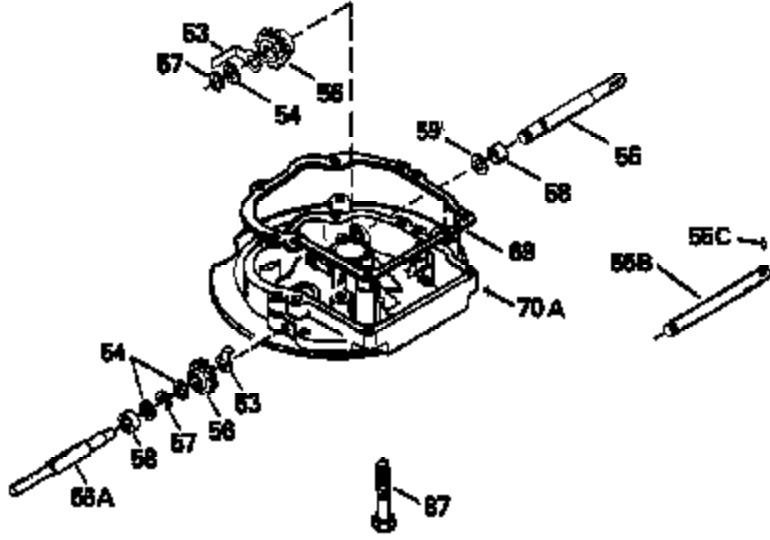

ILLUSTRATION SHOWS TYPICAL PARTS ONLY. ORDER BY PART NUMBER. PARTS NOT LISTED ARE SUPPLIED BY OEM.

Ref #	Part Number	Qty	Description
118	730194		Rope Guide Kit (Use as required with 34476 fuel tank)
238	650806		Screw, 10-32 x 5/8"
246C	35705		Filter, Pre-Air (Optional)
260A	34936		Housing, Blower
262	650831		Screw, 1/4-20 x 15/32"
286	35009		Screen, Starter cup
287A	650735		Screw, 10-24 x 3/8" (Use as required)
287A			Pop Rivet, (3/16" Dia.)(Purchase locally)
298	28763		Screw, 10-32 x 35/64"
300B	34476		Fuel Tank (Incl. 292 & 301)
301	33032		Fuel Cap
390A	590420A		Rewind Starter (Refer to Division 5, Section C, page 25 or Fiche 8, Grid G-7 for breakdown)

Ref #	Part Number	Qty	Description
189	650839		Screw, 1/4-20 x 3/8"
190	35831		Lever, Brake
191	35015B		Bracket Assy., S.E. Brake (Incl. 195)
194	32309		Ring, Retaining
195	610973		Terminal Assy.
210	27793		Clip, Conduit
211	28942		Screw, 10-32 x 3/8"
274	26754A		* Gasket, Exhaust (Use as required)
277	650795		Screw, 1/4-20 x 2-1/4"
277A	30063		Screw, 1/4-20 x 1/2" (Use as required )
370F	34387		Decal, Instruction (Optional)
415	730162		Muffler Adap.Kit(Incl.274,277A)(Use a s req.)
430	730574		Debris Screen Kit (Incl. 370F,431-433 )(Opt.)
431	35596		Screen, Debris (Optional)
432	35597		Bracket, Debris screen (Optional)
433	650910		Screw, 8-32 x 1/4" (Optional)

Ref #	Part Number	Qty	Description
19	31361		Spring, Extension
69	35261		* Gasket, Mounting flange
182	6201		Screw, 1/4-28 x 7/8"
185	31384A		Pipe, Intake (Incl. 224)
186	34337		Link, Governor spring
209	30200		Screw, 10-24 x 9/16"
223	650451		Screw, 1/4-20 x 1"
238	650806		Screw, 10-32 x 5/8"
246B	35435		Filter, Pre-Air (Use as required)