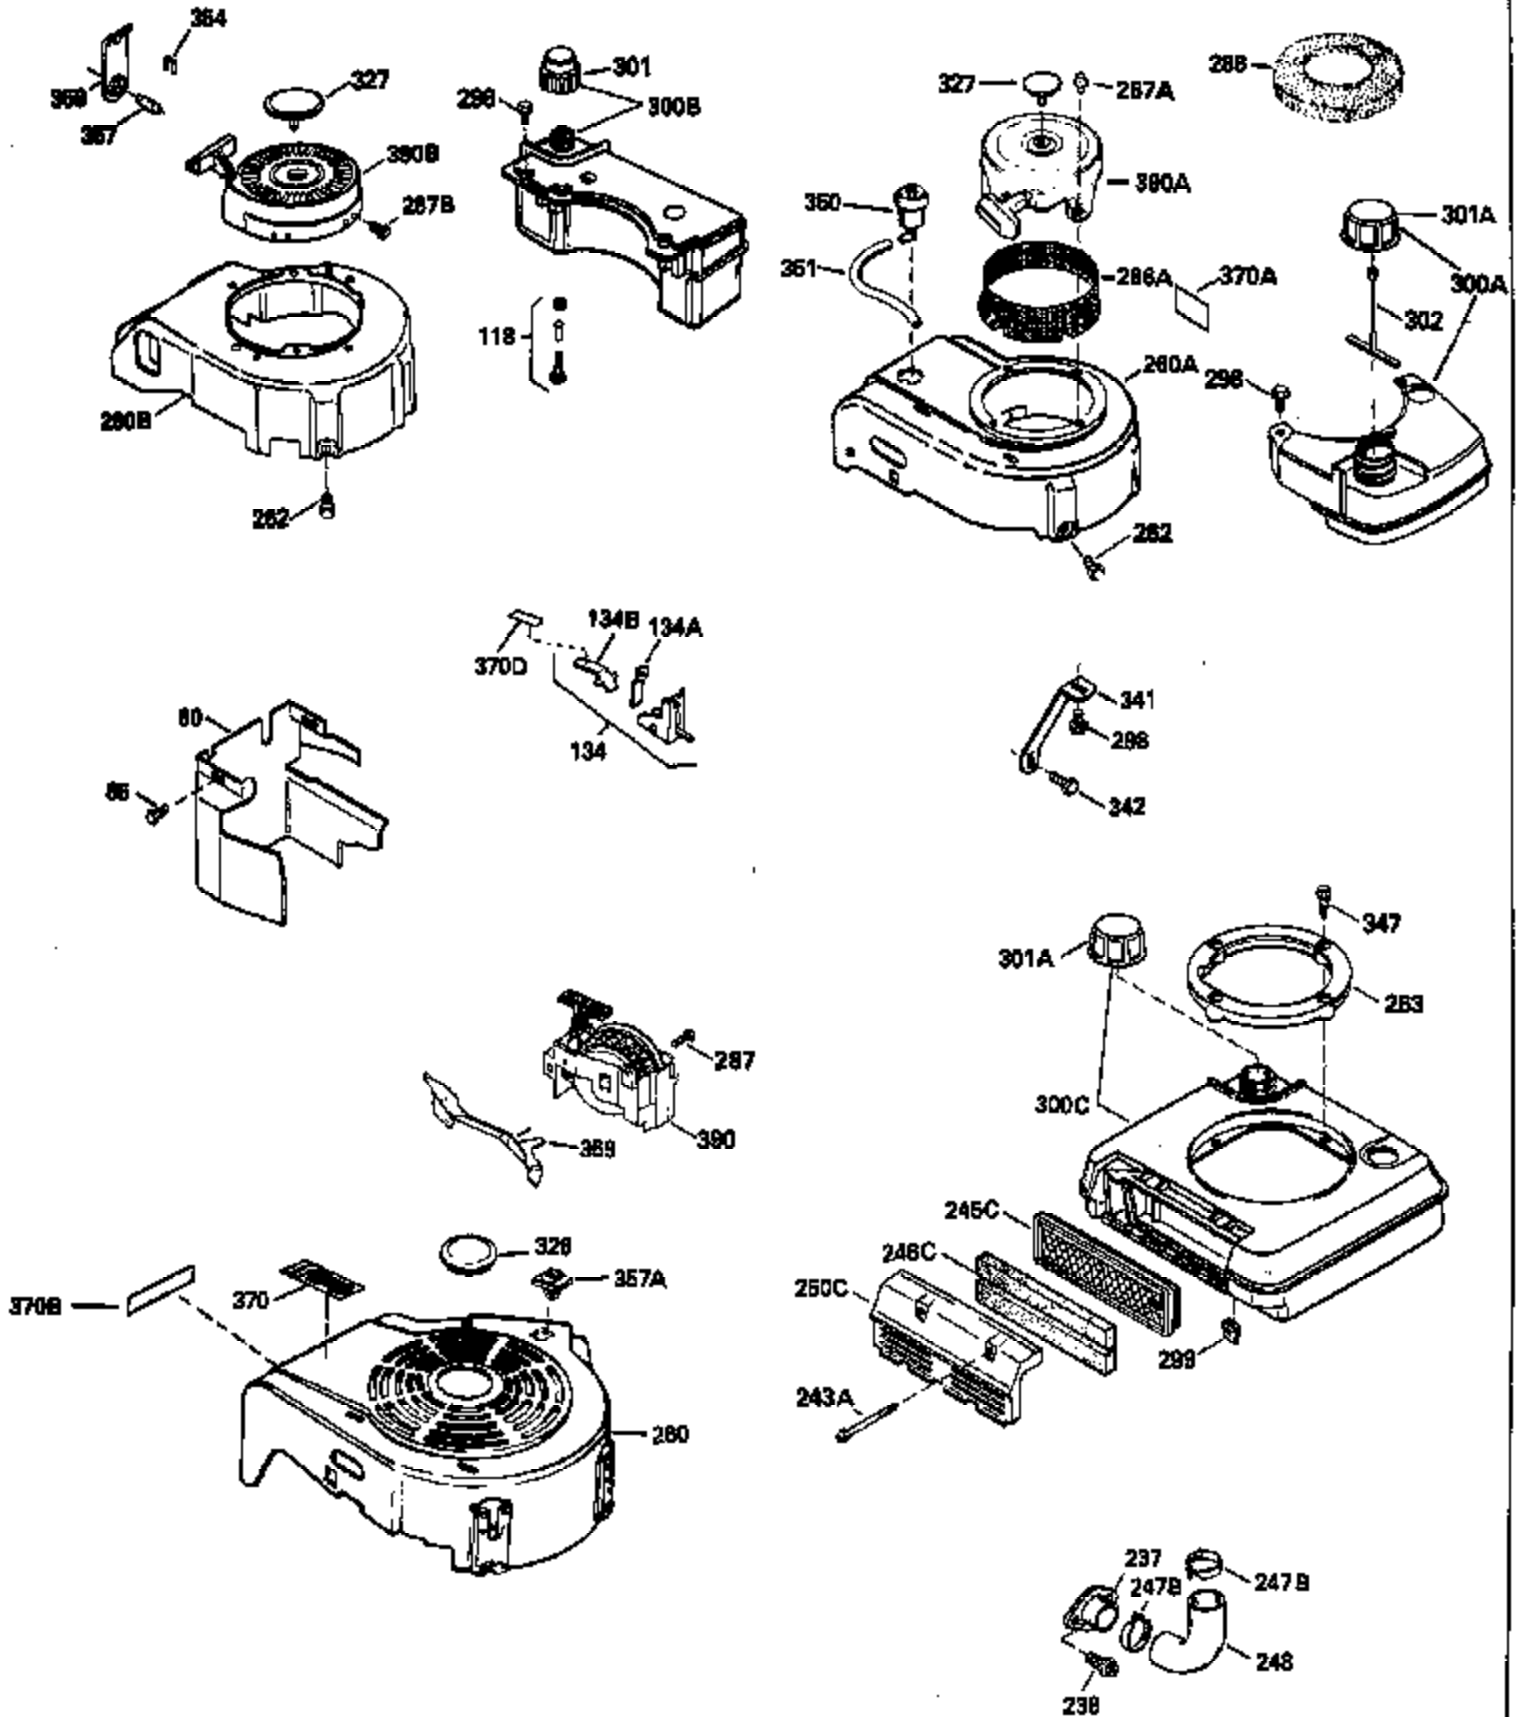

ILLUSTRATION SHOWS TYPICAL PARTS ONLY. ORDER BY PART NUMBER. PARTS NOT LISTED ARE SUPPLIED BY OEM.

Ref #	Part Number	Qty	Description
118	730194		Rope Guide Kit (Use as required with 34476 fuel tank)
238	650806		Screw, 10-32 x 5/8"
246C	35705		Filter, Pre-Air (Optional)
260A	34936		Housing, Blower
262	650831		Screw, 1/4-20 x 15/32"
286	35009		Screen, Starter cup
287A	650735		Screw, 10-24 x 3/8" (Use as required)
287A			Pop Rivet, (3/16" Dia.)(Purchase locally)
298	28763		Screw, 10-32 x 35/64"
300B	34114D		Fuel Tank (Incl. 292 & 301)
301	33032		Fuel Cap
370A	34346		Decal, Instruction
370	34304		Decal, "Cubic Inch"
390A	590557		Rewind Starter (Refer to Division 5, Section C, Page 25 or Fiche 8, Grid G-7 for breakdown)