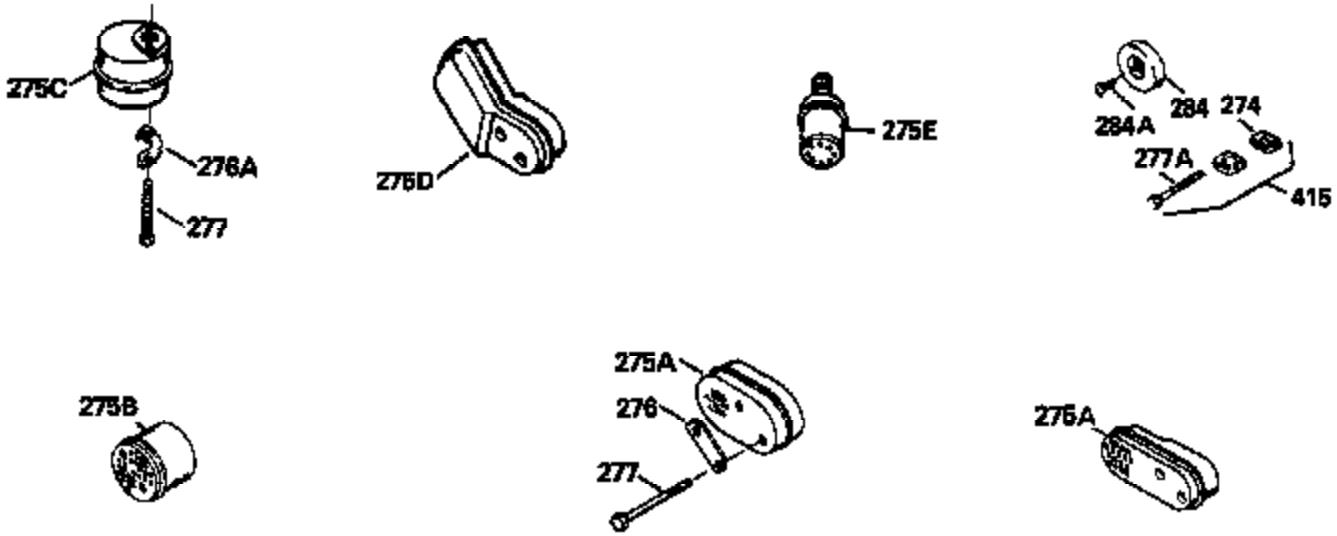

Ref #	Part Number	Qty	Description
110A	35017		Wire Harness Ass'y.
189	650839		Screw, 1/4-20 x 3/8"
190	35831		Lever, Brake
191	35015B		Bracket Assy., S.E. Brake (Incl. 195)
194	32309		Ring, Retaining
195	610973		Terminal Assy.
210	27793		Clip, Conduit
211	28942		Screw, 10-32 x 3/8"
274	26754A		* Gasket, Exhaust (Use as required)
275A	391019		Muffler
277	650795		Screw, 1/4-20 x 2-1/4"
277A	30063		Screw, 1/4-20 x 1/2" (Use as required)
370F	34387		Decal, Instruction (Optional)
415	730162		Muffler Adap.Kit(Incl.274,277A)(Use a s req.)
430	730574		Debris Screen Kit (Incl. 370F,431-433)(Opt.)
431	35596		Screen, Debris (Optional)
432	35597		Bracket, Debris screen (Optional)
433	650910		Screw, 8-32 x 1/4" (Optional)