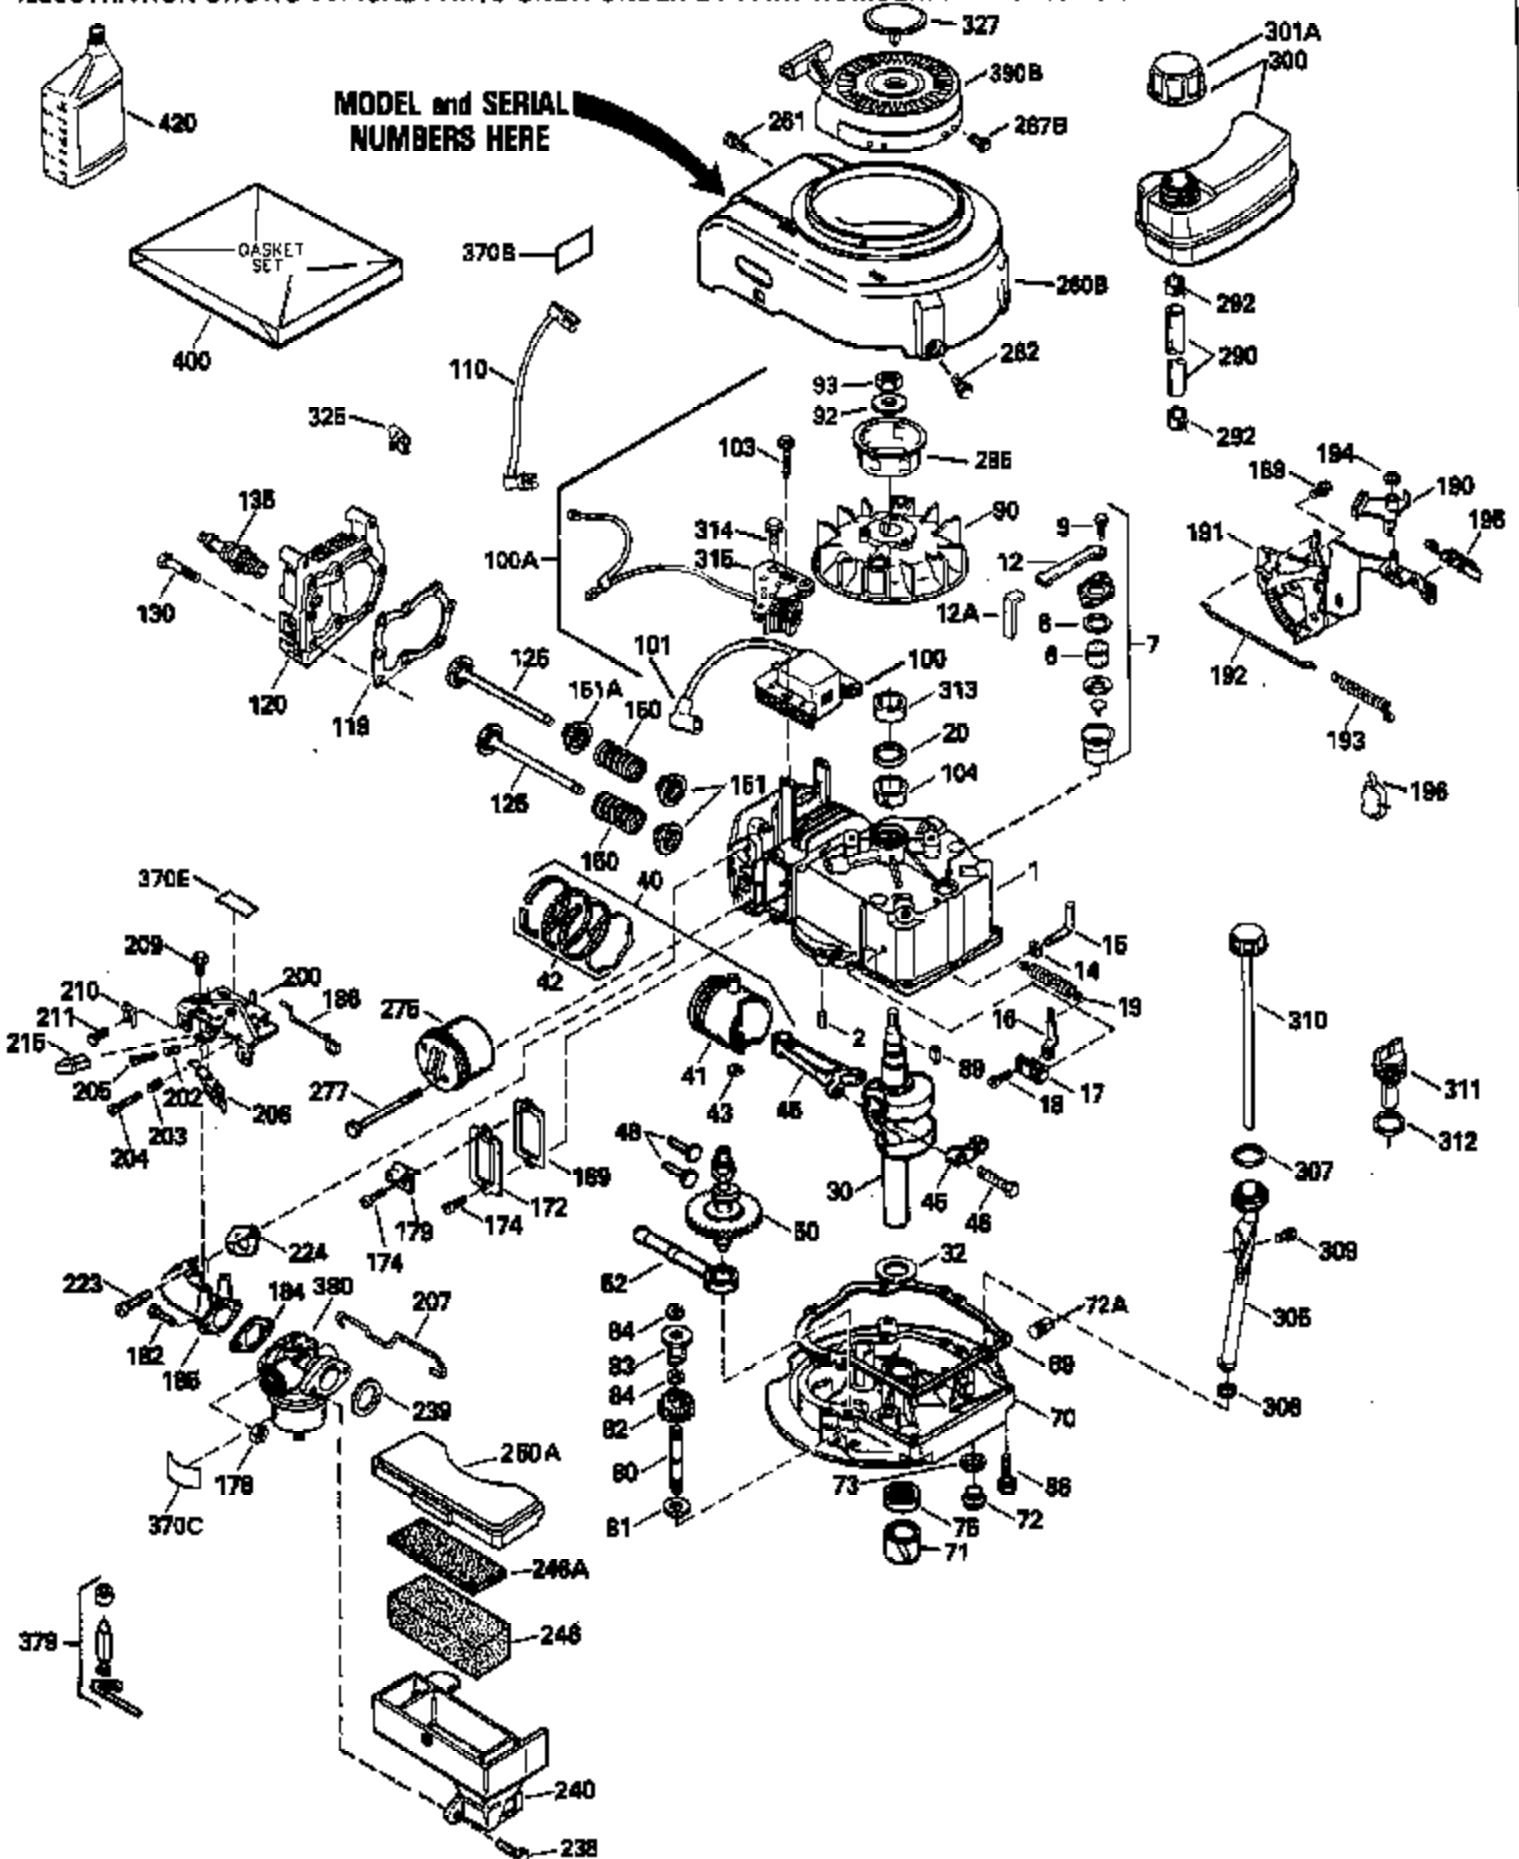

ILLUSTRATION SHOWS TYPICAL PARTS ONLY. ORDER BY PART NUMBER. PARTS NOT LISTED ARE SUPPLIED BY OEM.

Ref #	Part Number	Qty	Description
1	34975		Cylinder Ass'y. (Incl. 2, 8, 9 & 20) (2-1/2")
2	26727		Pin, Dowel
6	33734		Element, Breather
7	34214A		Breather Ass'y. (Incl. 6, 8, 9, 12 & 12A)
8	33735		* Gasket, Breather
9	30200		Screw, 10-24 x 9/16"
12	33886		Tube, Breather
14	28277		Washer
15	30589		Rod, Governor (Incl. 14)
16	31383A		Lever, Governor
17	31335		Clamp, Governor lever
18	650548		Screw, 8-32 x 5/16"
19	31361		Spring, Extension
20	32600		Seal, Oil
30	34463		Crankshaft Ass'y.
40	34514		Piston, Pin & Ring Set (Std.) (2-1/2" Bore)
40	34515		Piston, Pin & Ring Set (.010" OS)
40	34516		Piston, Pin & Ring Set (.020" OS)
41	32538B		Piston & Pin Ass'y. (Incl. 43)(Std.)(2-1/2")
41	32548B		Piston & Pin Ass'y. (Incl. 43) (.010" OS)
41	32549B		Piston & Pin Ass'y. (Incl. 43) (.020" OS)
42	28986		Ring Set (Std.) (2-1/2" Bore)
42	28987		Ring Set (.010" OS)
42	28988		Ring Set (.020" OS)
43	20381		Ring, Piston pin retaining
45	30963B		Rod Assy., Connecting (Incl. 46)
46	32610A		Bolt, Connecting rod
48	27241		Lifter, Valve
50	33553		Camshaft (MCR)
52	29914		Oil Pump Assy.
69	35261		* Gasket, Mounting flange
70	35651B		Mounting Flange (Incl. 72, 72A, 73, 7 5 & 80)
72	30572		Plug, Oil drain (Incl. 73)
73	28833		* Drain Plug Gasket (Not req. W/plastic plug)
75	26208		Seal, Oil
80	30574		Shaft, Governor
81	30590A		Washer, Flat
82	30591		Gear Assy., Governor (Incl. 81)
83	30588A		Spool, Governor
84	29193		Ring, Retaining
86	650488		Screw, 1/4-20 x 1-1/4"
89	611004		Flywheel Key
90	611046A		Flywheel
92	650815		Washer, Belleville
93	650816		Nut, Flywheel
100	730207		Magneto-to-Solid State Conversion Kit (Includes solid state module, solid state flywheel key, and instructions.)(Use as required on external ignition engines only.)
100	34443A		Solid State Assy.
103	650814		Screw, Torx T-15, 10-24 x 1"
119	29953C		* Gasket, Cylinder head
120	34335		Head, Cylinder
125	29313C		Exhaust Valve (Std.) (Incl. 151)
125	29315C		Exhaust Valve (1/32" OS) (Incl. 151)
126	29314B		Intake Valve (Std.) (Incl. 151)
126	29315C		Intake Valve (1/32" OS) (Incl. 151)
130	6021A		Screw, 5/16-18 x 1-1/2"