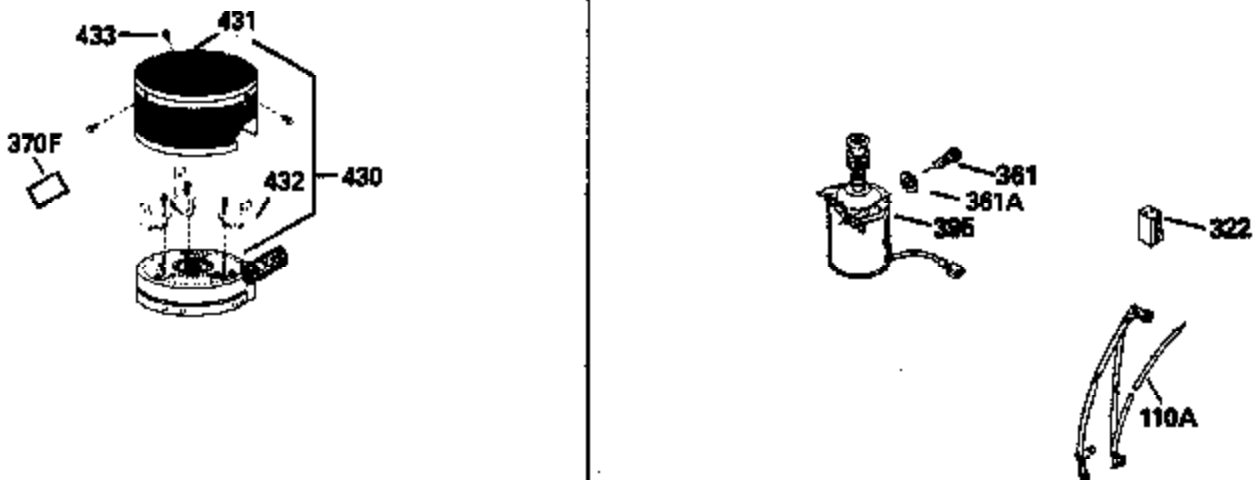

Ref #	Part Number	Qty	Description
110A	35012		Wire Harness Ass'y.
189	650839		Screw, 1/4-20 x 3/8"
190	35831		Lever, Brake
191	35015B		Bracket Assy., S.E. Brake (Incl. 195)
194	32309		Ring, Retaining
195	610973		Terminal Assy.
210	27793		Clip, Conduit
211	28942		Screw, 10-32 x 3/8"
274	26754A		* Gasket, Exhaust (Use as required)
275A	391019		Muffler
277	650795		Screw, 1/4-20 x 2-1/4"
277A	30063		Screw, 1/4-20 x 1/2" (Use as required)
370F	34387		Decal, Instruction (Optional)
415	730162		Muffler Adap.Kit(Incl.274,277A)(Use a s req.)
430	730574		Debris Screen Kit (Incl. 370F,431-433)(Opt.)
431	35596		Screen, Debris (Optional)
432	35597		Bracket, Debris screen (Optional)
433	650910		Screw, 8-32 x 1/4" (Optional)