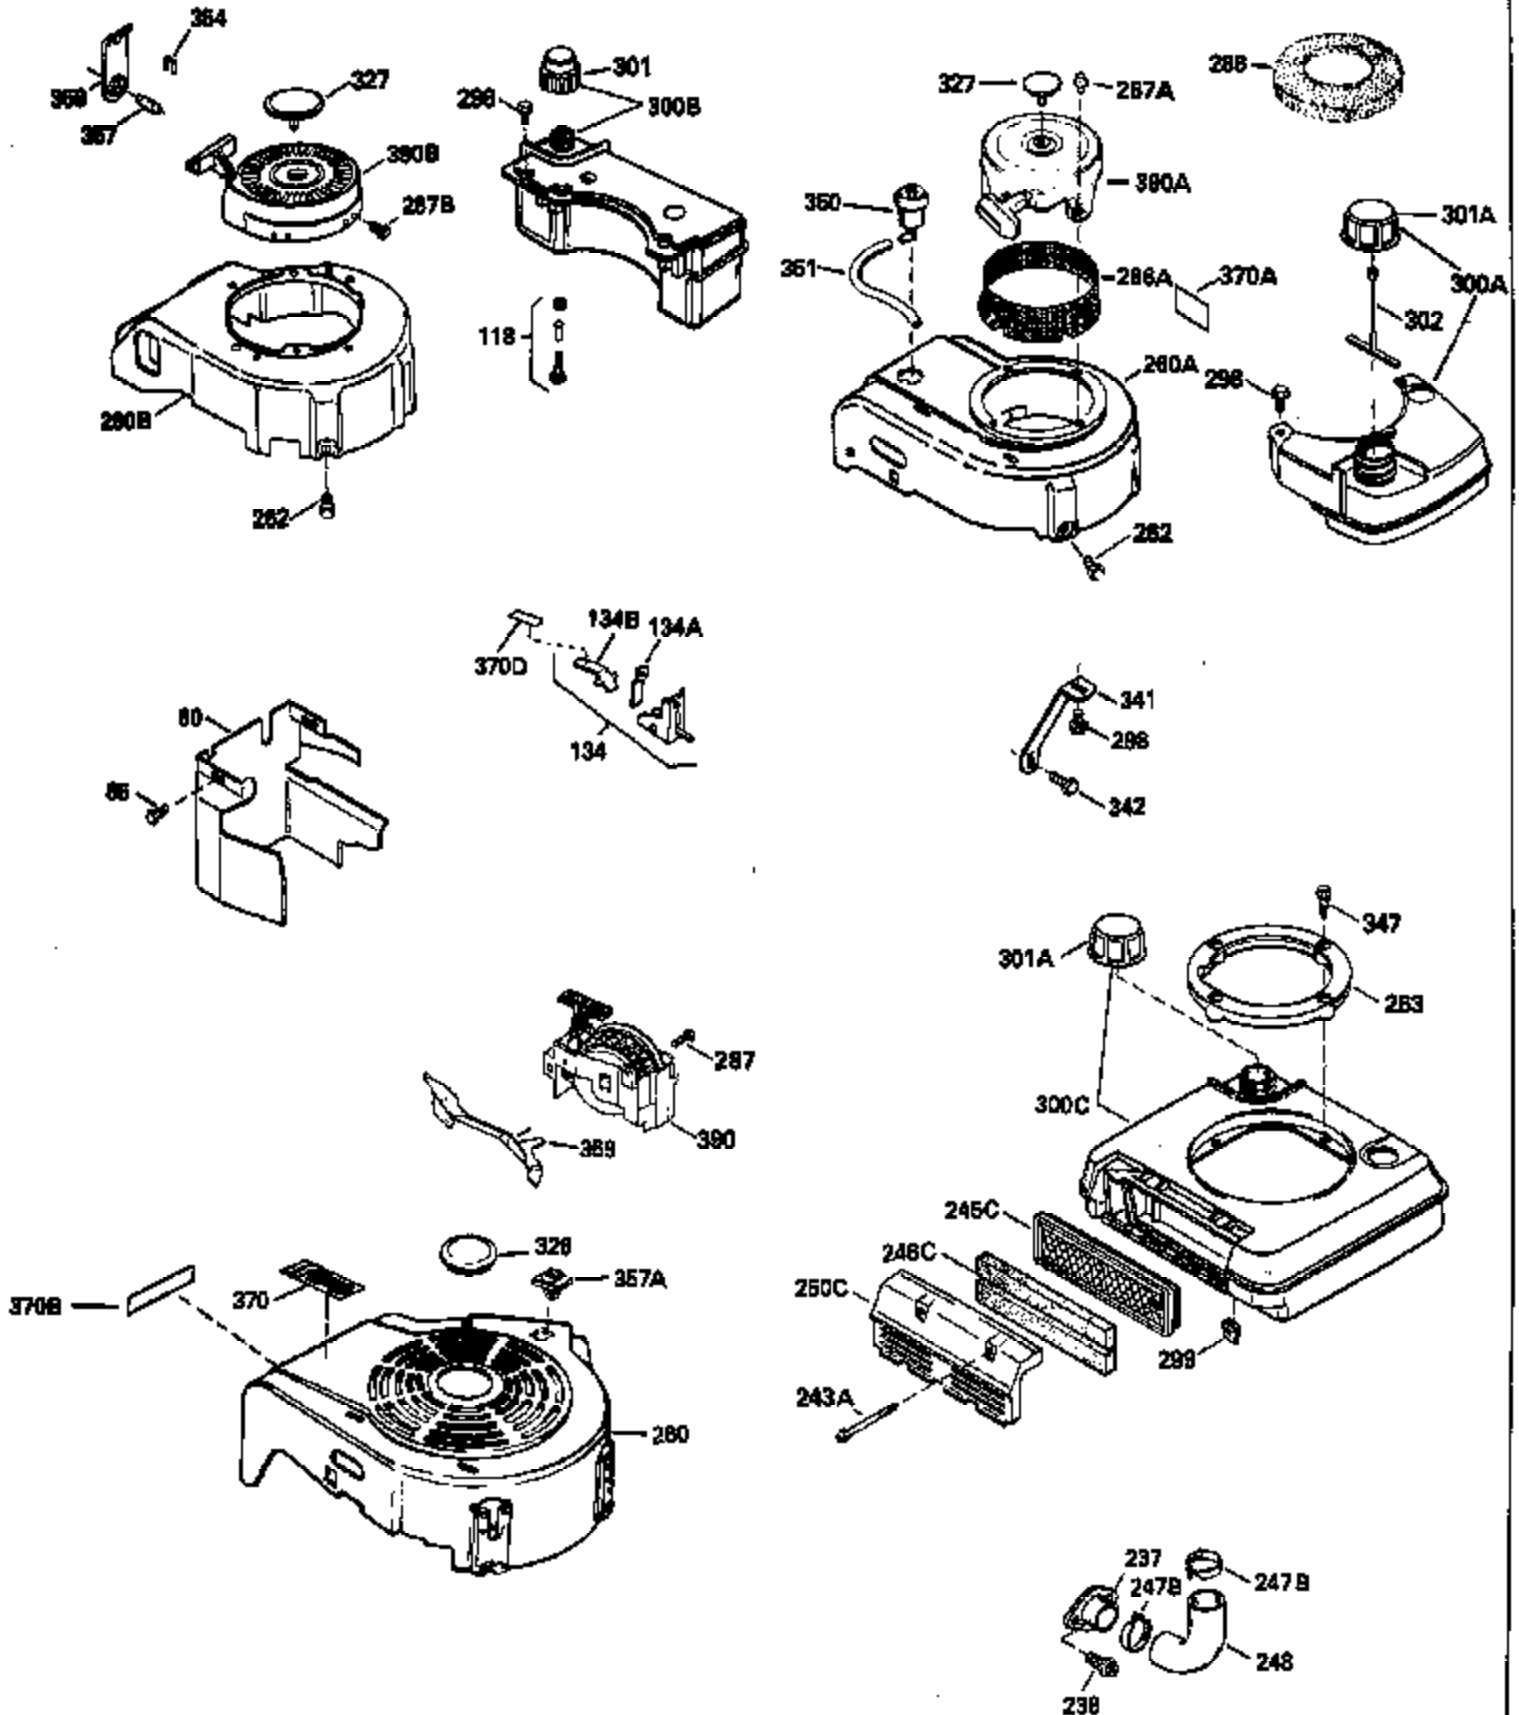

ILLUSTRATION SHOWS TYPICAL PARTS ONLY. ORDER BY PART NUMBER. PARTS NOT LISTED ARE SUPPLIED BY OEM.

Ref #	Part Number	Qty	Description
118	730194		Rope Guide Kit (Use as required with 34476 fuel tank)
238	650806		Screw, 10-32 x 5/8"
246C	35705		Filter, Pre-Air (Optional)
260A	34936		Housing, Blower
262	650831		Screw, 1/4-20 x 15/32"
286	35009		Screen, Starter cup
287A	650735		Screw, 10-24 x 3/8" (Use as required)
287A			Pop Rivet, (3/16" Dia.)(Purchase locally)
298	28763		Screw, 10-32 x 35/64"
300B	34114D		Fuel Tank (Incl. 292 & 301)
301	33032		Fuel Cap
370A	34346		Decal, Instruction
370	34304		Decal, "Cubic Inch"
390A	590557		Rewind Starter (Refer to Division 5, Section C, Page 25 or Fiche 8, Grid G-7 for breakdown)