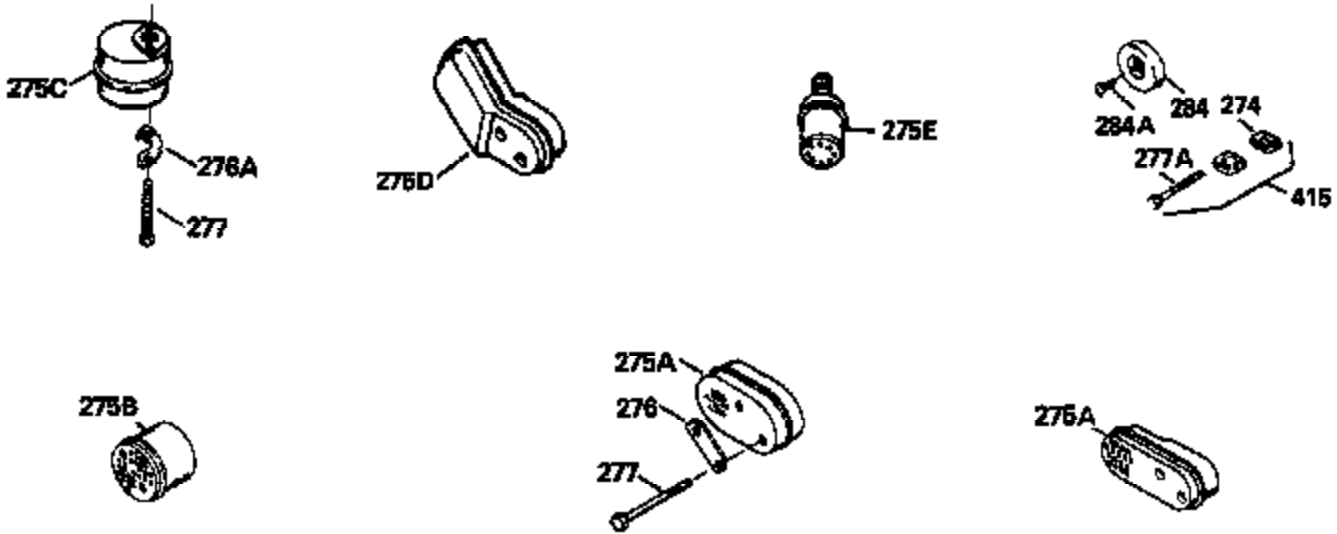

Ref #	Part Number	Qty	Description
110A	35012		Wire Harness Ass'y.
189	650839		Screw, 1/4-20 x 3/8"
190	35831		Lever, Brake
191	35015B		Bracket Assy., S.E. Brake (Incl. 195)
194	32309		Ring, Retaining
195	610973		Terminal Assy.
210	27793		Clip, Conduit
211	28942		Screw, 10-32 x 3/8"
274	26754A		* Gasket, Exhaust (Use as required)
275A	391019		Muffler
277	650795		Screw, 1/4-20 x 2-1/4"
277A	30063		Screw, 1/4-20 x 1/2" (Use as required)
370F	34387		Decal, Instruction (Optional)
415	730162		Muffler Adap.Kit(Incl.274,277A)(Use a s req.)
430	730574		Debris Screen Kit (Incl. 370F,431-433)(Opt.)
431	35596		Screen, Debris (Optional)
432	35597		Bracket, Debris screen (Optional)
433	650910		Screw, 8-32 x 1/4" (Optional)