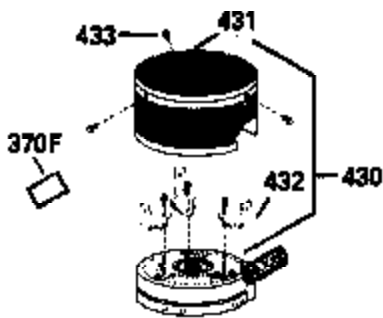

Ref #	Part Number	Qty	Description
189	650839		Screw, 1/4-20 x 3/8"
190	35831		Lever, Brake
191	35015B		Bracket Assy., S.E. Brake (Incl. 195)
194	32309		Ring, Retaining
195	610973		Terminal Assy.
274	26754A		* Gasket, Exhaust (Use as required)
277	650795		Screw, 1/4-20 x 2-1/4"
277A	30063		Screw, 1/4-20 x 1/2" (Use as required)
370F	34387		Decal, Instruction (Optional)
415	730162		Muffler Adap.Kit(Incl.274,277A)(Use a s req.)
430	730574		Debris Screen Kit (Incl. 370F,431-433)(Opt.)
431	35596		Screen, Debris (Optional)
432	35597		Bracket, Debris screen (Optional)
433	650910		Screw, 8-32 x 1/4" (Optional)