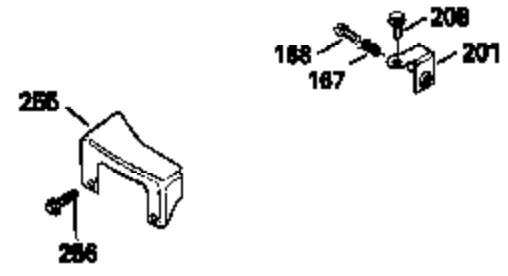

Ref #	Part Number	Qty	Description
19	31361		Spring, Extension
69	35261		* Gasket, Mounting flange
182	6201		Screw, 1/4-28 x 7/8"
185	31384A		Pipe, Intake (Incl. 224)
186	32653		Link, Governor spring
216	33086		Lever, Speed adjusting
223	650451		Screw, 1/4-20 x 1"
245A	32972		Filter, Air cleaner
246B	35435		Filter, Pre-Air (Use as required)
247	33168		Clamp, Corbin