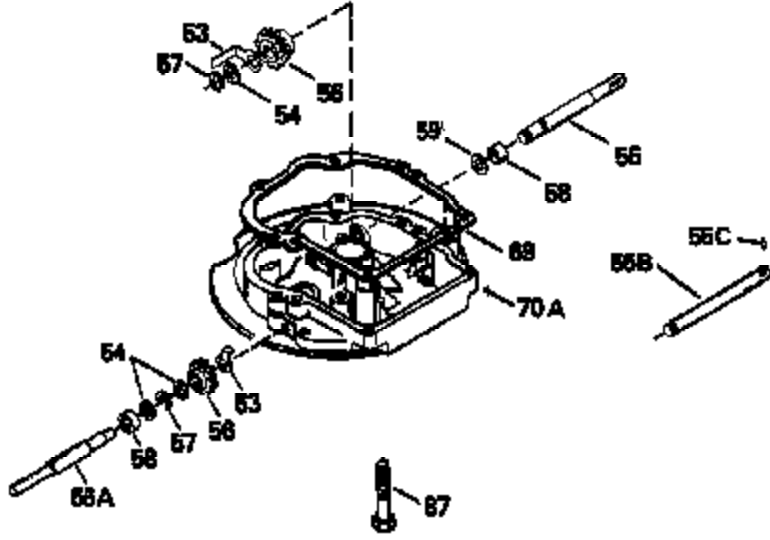

Ref #	Part Number	Qty	Description
19	31361		Spring, Extension
69	35261		* Gasket, Mounting flange
182	6201		Screw, 1/4-28 x 7/8"
185	31384A		Pipe, Intake (Incl. 224)
186	32653		Link, Governor spring
216	33086		Lever, Speed adjusting
223	650451		Screw, 1/4-20 x 1"
245A	32972		Filter, Air cleaner
246B	35435		Filter, Pre-Air (Use as required)
247	33168		Clamp, Corbin