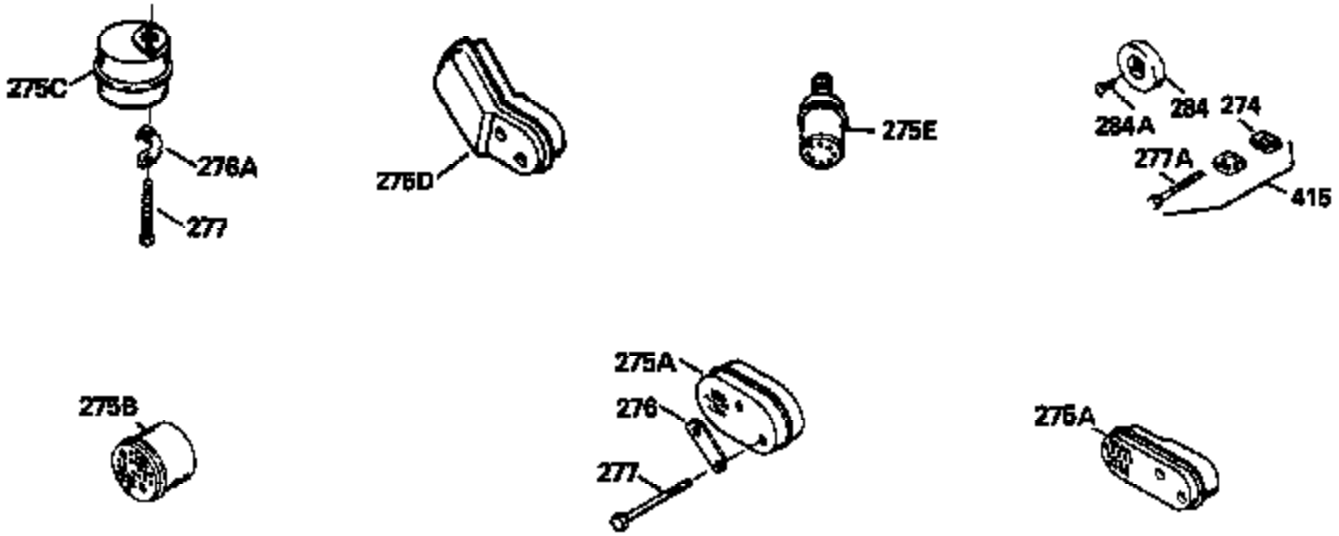

Ref #	Part Number	Qty	Description
189	650839		Screw, 1/4-20 x 3/8"
190	35831		Lever, Brake
191	35015B		Bracket Assy., S.E. Brake (Incl. 195)
194	32309		Ring, Retaining
195	610973		Terminal Assy.
274	26754A		* Gasket, Exhaust (Use as required)
277	650795		Screw, 1/4-20 x 2-1/4"
277A	30063		Screw, 1/4-20 x 1/2" (Use as required)
370F	34387		Decal, Instruction (Optional)
415	730162		Muffler Adap.Kit(Incl.274,277A)(Use a s req.)
430	730574		Debris Screen Kit (Incl. 370F,431-433)(Opt.)
431	35596		Screen, Debris (Optional)
432	35597		Bracket, Debris screen (Optional)
433	650910		Screw, 8-32 x 1/4" (Optional)