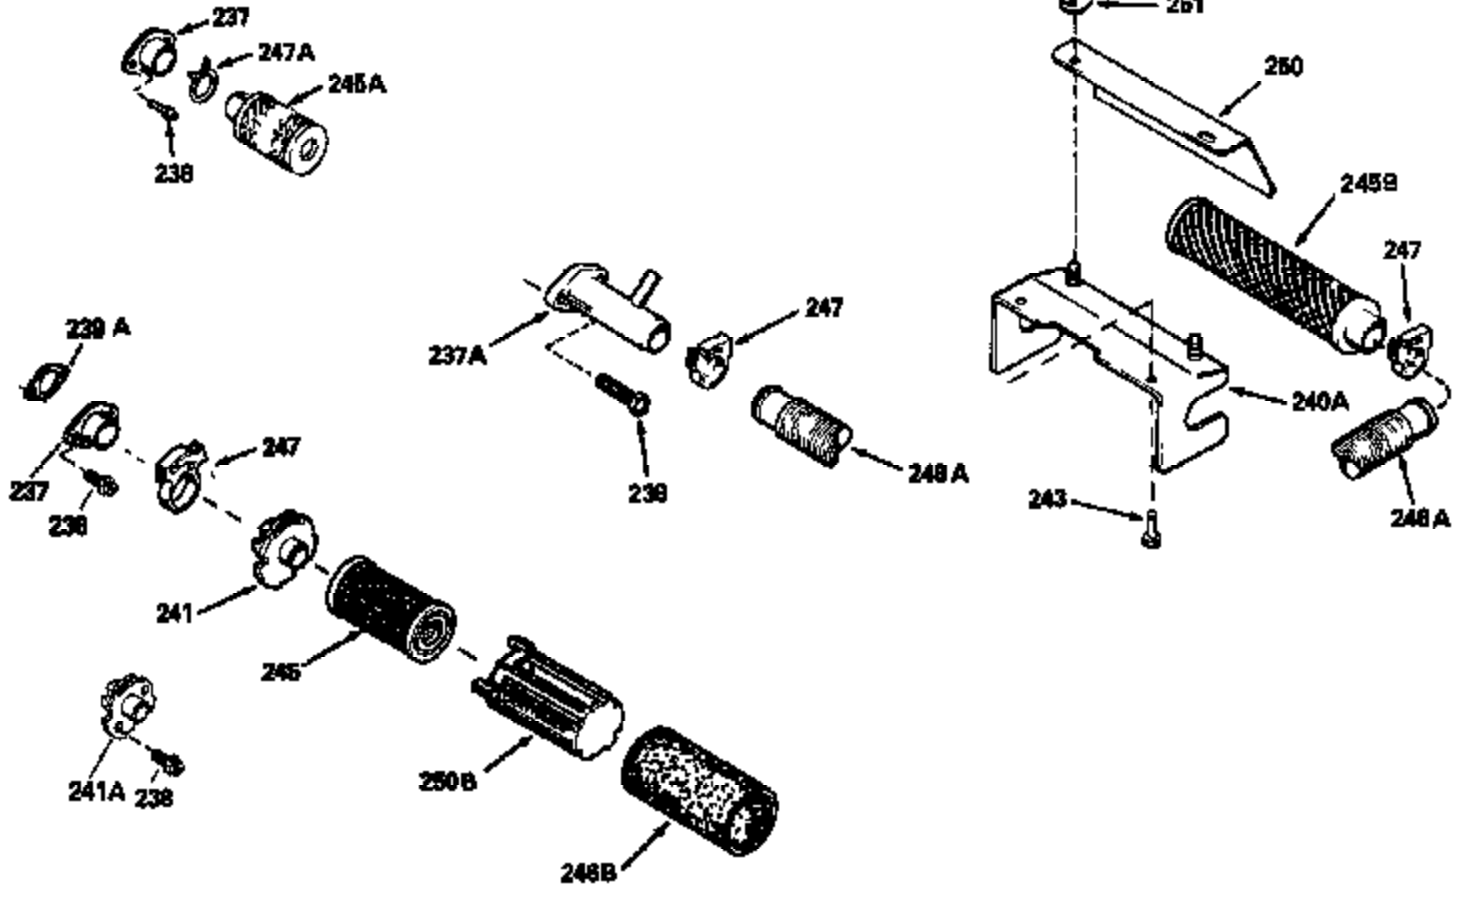

Ref #	Part Number	Qty	Description
19	31361		Spring, Extension
69	35261		* Gasket, Mounting flange
182	6201		Screw, 1/4-28 x 7/8"
185	31384A		Pipe, Intake (Incl. 224)
186	32653		Link, Governor spring
216	33086		Lever, Speed adjusting
223	650451		Screw, 1/4-20 x 1"
245A	32972		Filter, Air cleaner
246B	35435		Filter, Pre-Air (Use as required)
247	33168		Clamp, Corbin