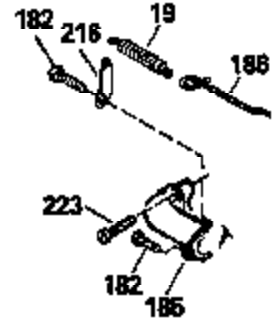

Ref #	Part Number	Qty	Description
19	31361		Spring, Extension
69	35261		* Gasket, Mounting flange
182	6201		Screw, 1/4-28 x 7/8"
185	31384A		Pipe, Intake (Incl. 224)
186	32653		Link, Governor spring
216	33086		Lever, Speed adjusting
223	650451		Screw, 1/4-20 x 1"
245A	32972		Filter, Air cleaner
246B	35435		Filter, Pre-Air (Use as required)
247	33168		Clamp, Corbin