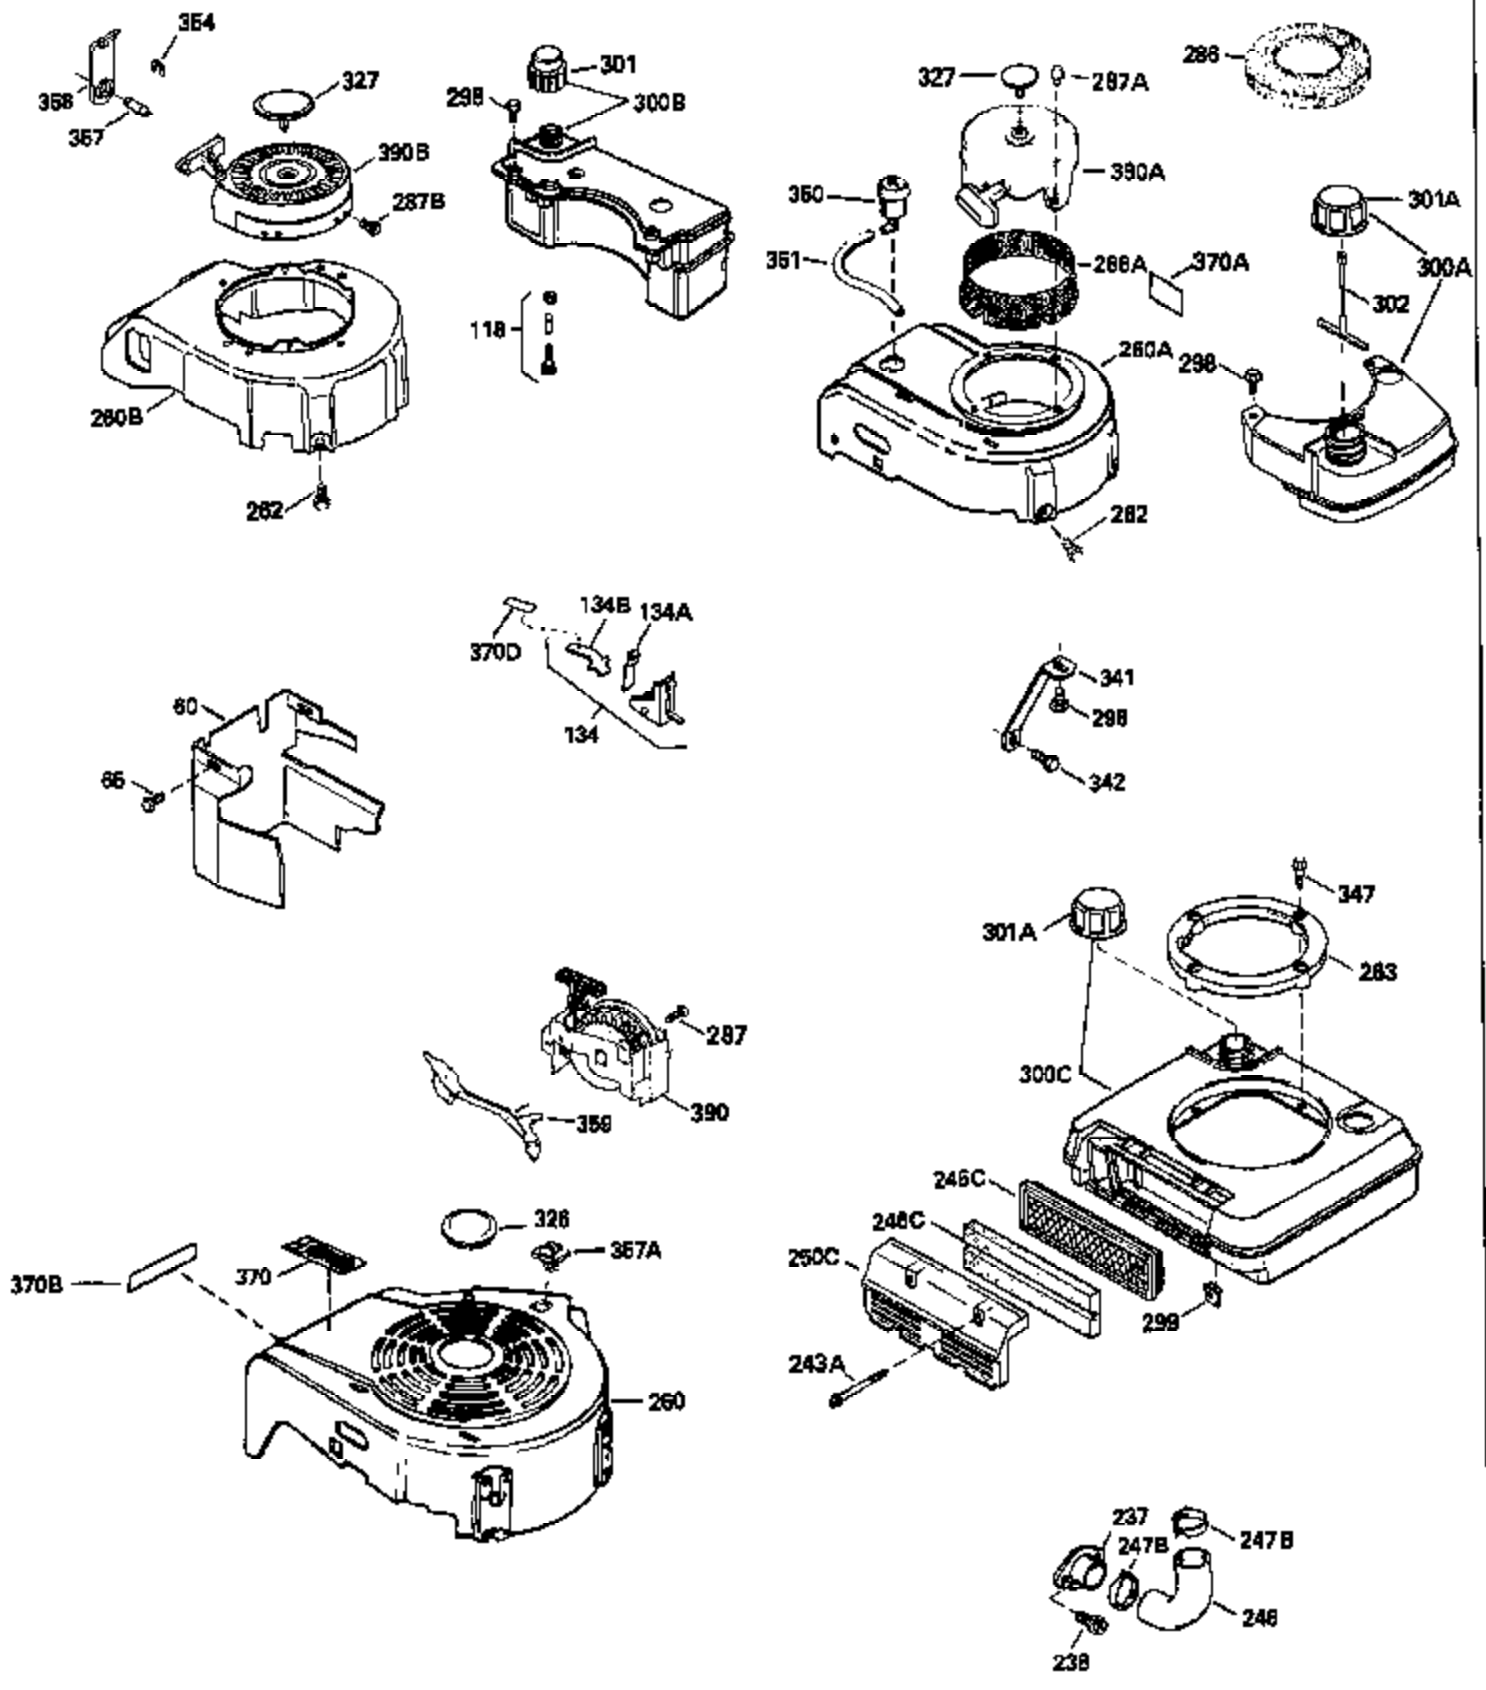

ILLUSTRATION SHOWS TYPICAL PARTS ONLY. ORDER BY PART NUMBER. PARTS NOT LISTED ARE SUPPLIED BY OEM.

Ref #	Part Number	Qty	Description
118	730194		Rope Guide Kit (Use as required with 34476 fuel tank)
237	32971		Adapter, Air cleaner
238	650709		Screw, 10-32 x 7/16"
246C	35705		Filter, Pre-Air (Optional)
260A	34447		Housing, Blower
262	650831		Screw, 1/4-20 x 15/32"
286	35009		Screen, Starter cup
287A	650735		Screw, 10-24 x 3/8" (Use as required)
287A			Pop Rivet, (3/16" Dia.)(Purchase locally)
301	33032		Fuel Cap
354	35025		Staple (Not used on all models)
357	34985		Rope Stop & Staple Ass'y. (Incl. 354)
358	34372A		Bracket Assy., Rope guide
370	34993		Decal, Instruction
379	631021		Inlet Needle, Seat & Clip Assy.
390A	590420A		Rewind Starter (Refer to Division 5, Section C, page 25 or Fiche 8, Grid G-7 for breakdown)