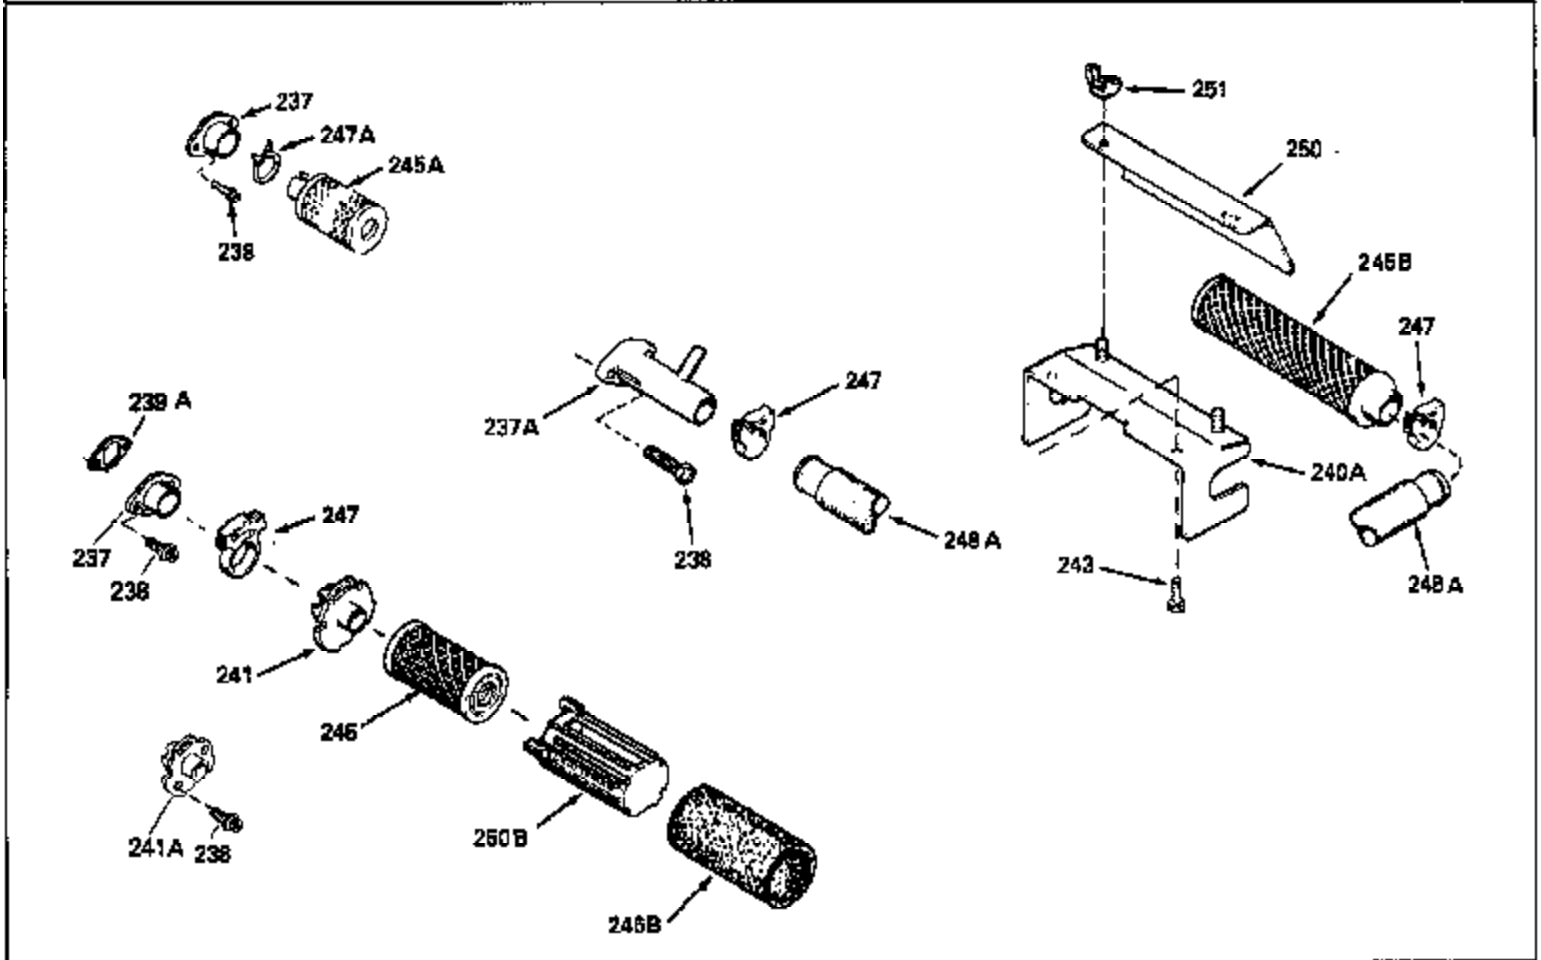

Ref #	Part Number	Qty	Description
19	31361		Spring, Extension
69	35261		* Gasket, Mounting flange
182	6201		Screw, 1/4-28 x 7/8"
185	31384A		Pipe, Intake (Incl. 224)
186	32653		Link, Governor spring
216	33086		Lever, Speed adjusting
223	650451		Screw, 1/4-20 x 1"
237	32971		Adapter, Air cleaner
238	650709		Screw, 10-32 x 7/16"
239A	35815		* Gasket, Air cleaner
245A	32972		Filter, Air cleaner
246B	35435		Filter, Pre-Air (Use as required)
247	33168		Clamp, Corbin
379	631021		Inlet Needle, Seat & Clip Assy.