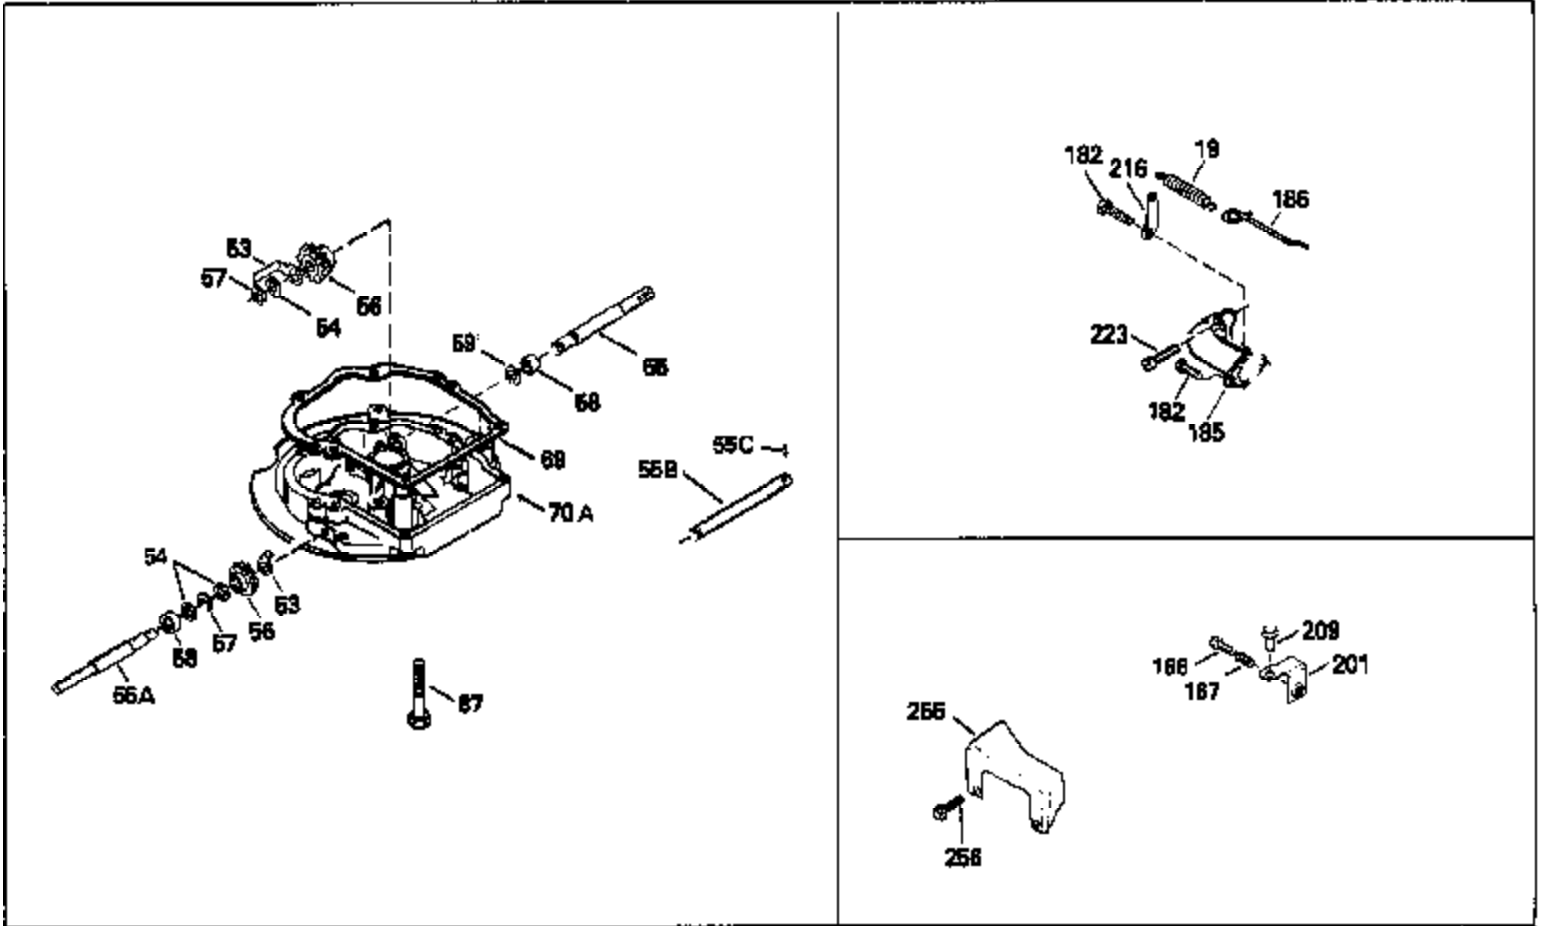

Ref #	Part Number	Qty	Description
19	31361		Spring, Extension
69	35261		* Gasket, Mounting flange
182	6201		Screw, 1/4-28 x 7/8"
185	31384A		Pipe, Intake (Incl. 224)
186	32653		Link, Governor spring
216	33086		Lever, Speed adjusting
223	650451		Screw, 1/4-20 x 1"
237	32971		Adapter, Air cleaner
238	650709		Screw, 10-32 x 7/16"
239A	35815		* Gasket, Air cleaner
245A	32972		Filter, Air cleaner
246B	35435		Filter, Pre-Air (Use as required)
247	33168		Clamp, Corbin
379	631021		Inlet Needle, Seat & Clip Assy.