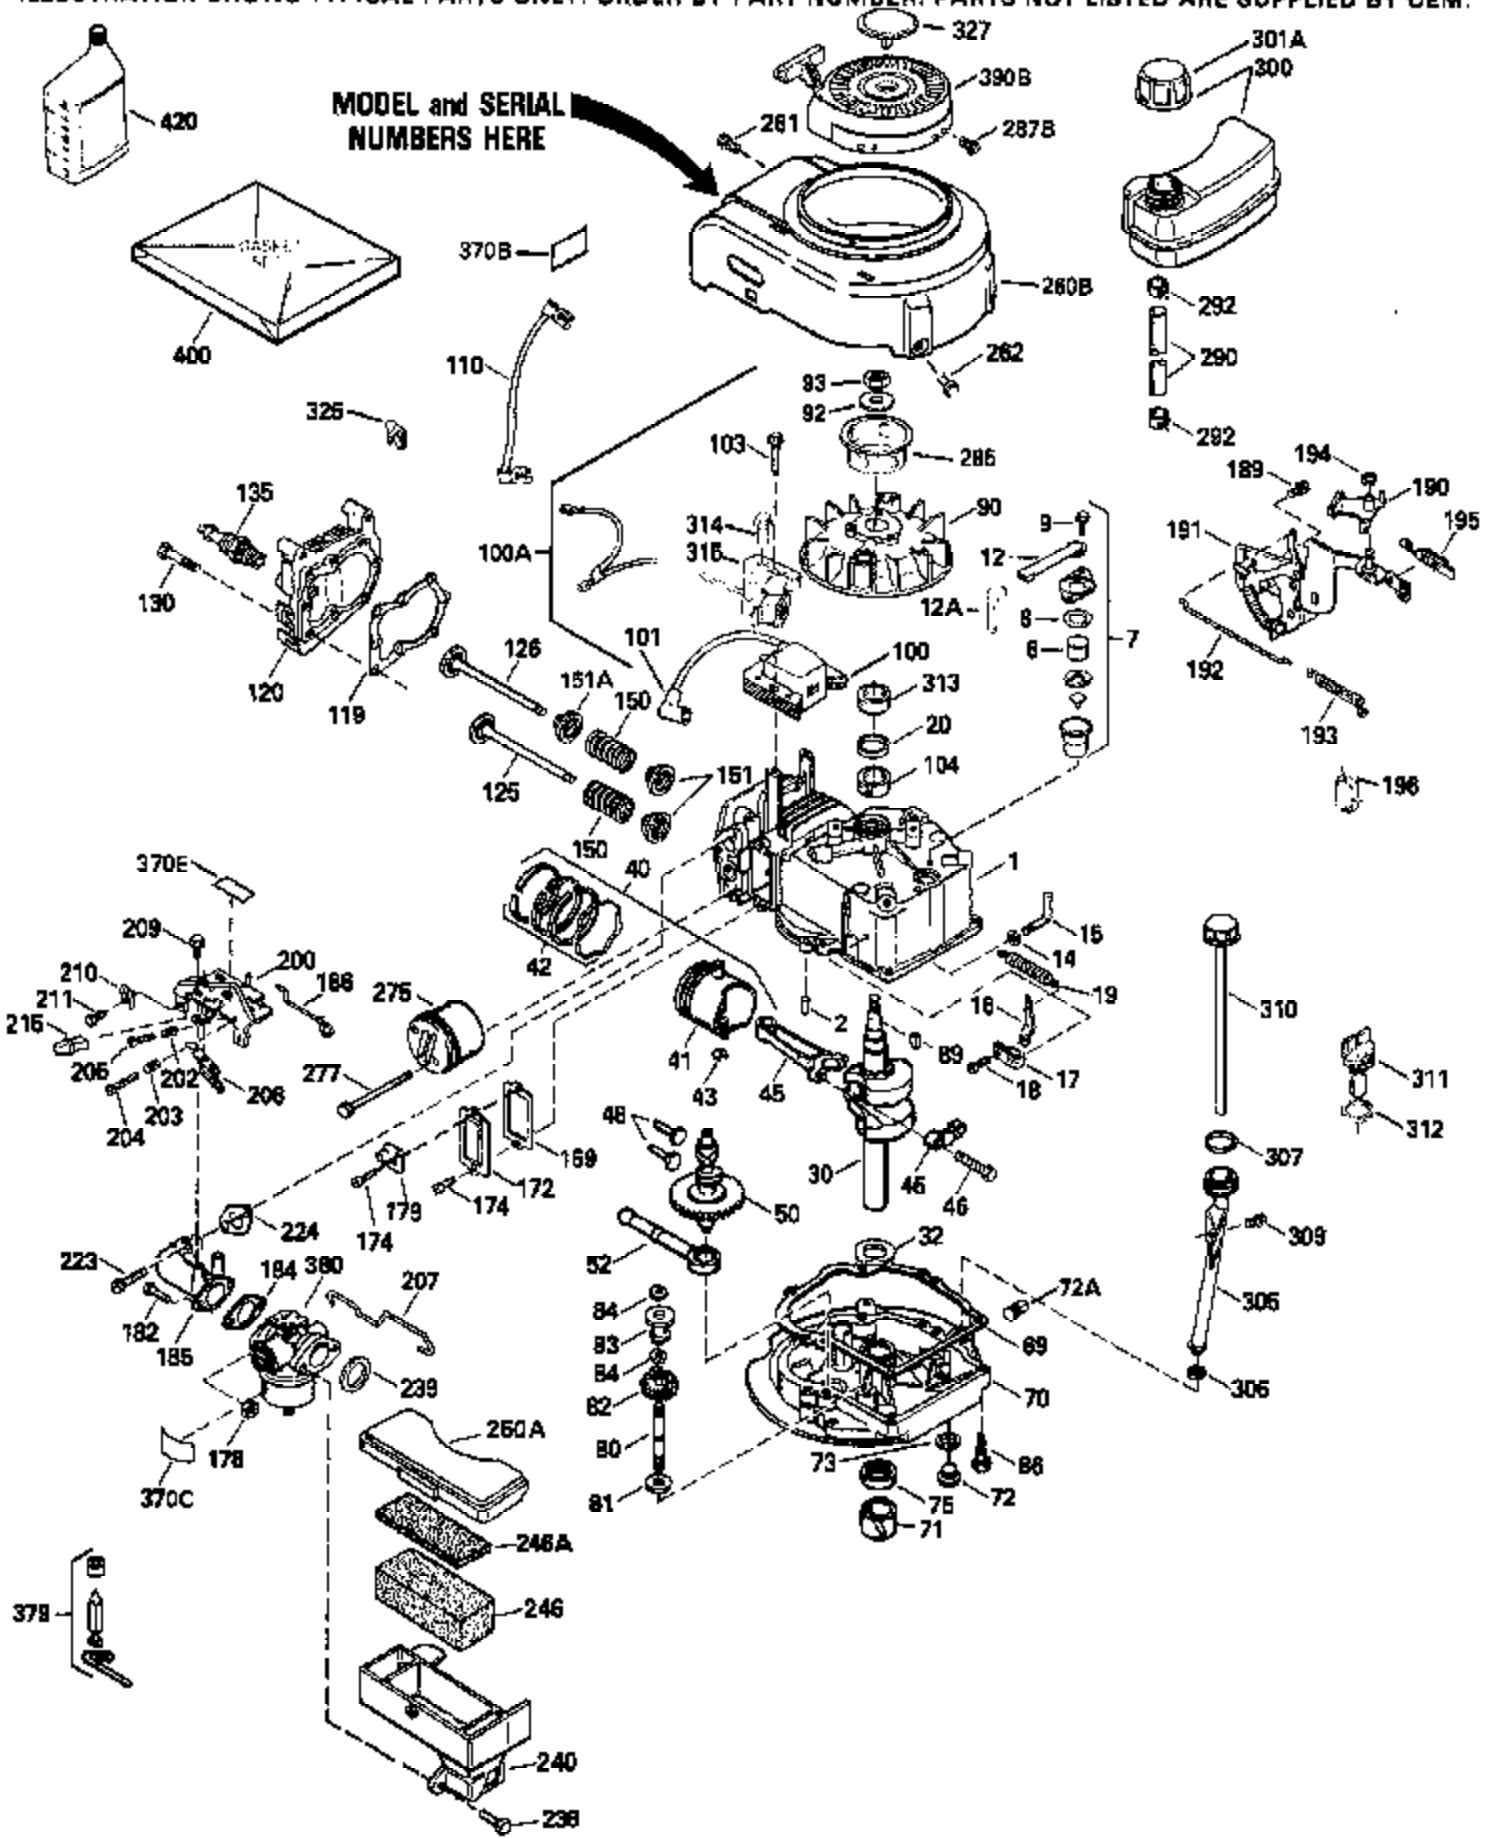

ILLUSTRATION SHOWS TYPICAL PARTS ONLY. ORDER BY PART NUMBER. PARTS NOT LISTED ARE SUPPLIED BY OEM.

MODEL and SERIAL
NUMBERS HERE

Ref #	Part Number	Qty	Description
1	34975		Cylinder Ass'y. (Incl. 2, 8, 9 & 20) (2-1/2")
2	26727		Pin, Dowel
6	33734		Element, Breather
7	34214A		Breather Ass'y. (Incl. 6, 8, 9, 12 & 12A)
8	33735		* Gasket, Breather
9	30200		Screw, 10-24 x 9/16"
12	33886		Tube, Breather
12A	34695		Elbow, Breather tube
14	28277		Washer
15	30589		Rod, Governor (Incl. 14)
16	31383A		Lever, Governor
17	31335		Clamp, Governor lever
18	650548		Screw, 8-32 x 5/16"
19	31361		Spring, Extension
20	32600		Seal, Oil
30	34436		Crankshaft Ass'y.
40	34514		Piston, Pin & Ring Set (Std.) (2-1/2" Bore)
40	34515		Piston, Pin & Ring Set (.010" OS)
40	34516		Piston, Pin & Ring Set (.020" OS)
41	32538B		Piston & Pin Ass'y. (Incl. 43)(Std.)(2-1/2")
41	32548B		Piston & Pin Ass'y. (Incl. 43) (.010" OS)
41	32549B		Piston & Pin Ass'y. (Incl. 43) (.020" OS)
42	28986		Ring Set (Std.) (2-1/2" Bore)
42	28987		Ring Set (.010" OS)
42	28988		Ring Set (.020" OS)
43	20381		Ring, Piston pin retaining
45	30963B		Rod Assy., Connecting (Incl. 46)
46	32610A		Bolt, Connecting rod
48	27241		Lifter, Valve
50	33553		Camshaft (MCR)
52	29914		Oil Pump Assy.
69	35261		* Gasket, Mounting flange
70	30571A		Flange Ass'y. (Incl. 72, 73, 75, 80 & 311)
72	30572		Plug, Oil drain (Incl. 73)
73	28833		* Drain Plug Gasket (Not req. W/plastic plug)
75	26208		Seal, Oil
80	30574		Shaft, Governor
81	30590A		Washer, Flat
82	30591		Gear Assy., Governor (Incl. 81)
83	30588A		Spool, Governor
84	29193		Ring, Retaining
86	650488		Screw, 1/4-20 x 1-1/4"
89	611004		Flywheel Key
90	611046A		Flywheel
92	650815		Washer, Belleville
93	650816		Nut, Flywheel
100	730207		Magneto-to-Solid State Conversion Kit (Includes solid state module, solid state flywheel key, and instructions.)(Use as required on external ignition engines only.)
100	34443A		Solid State Assy.
101	610118		Cover, Spark plug
103	650814		Screw, Torx T-15, 10-24 x 1"
110	34961		Ground Wire
119	29953C		* Gasket, Cylinder head
120	34335		Head, Cylinder
125	29313C		Exhaust Valve (Std.) (Incl. 151)
125	29315C		Exhaust Valve (1/32" OS) (Incl. 151)