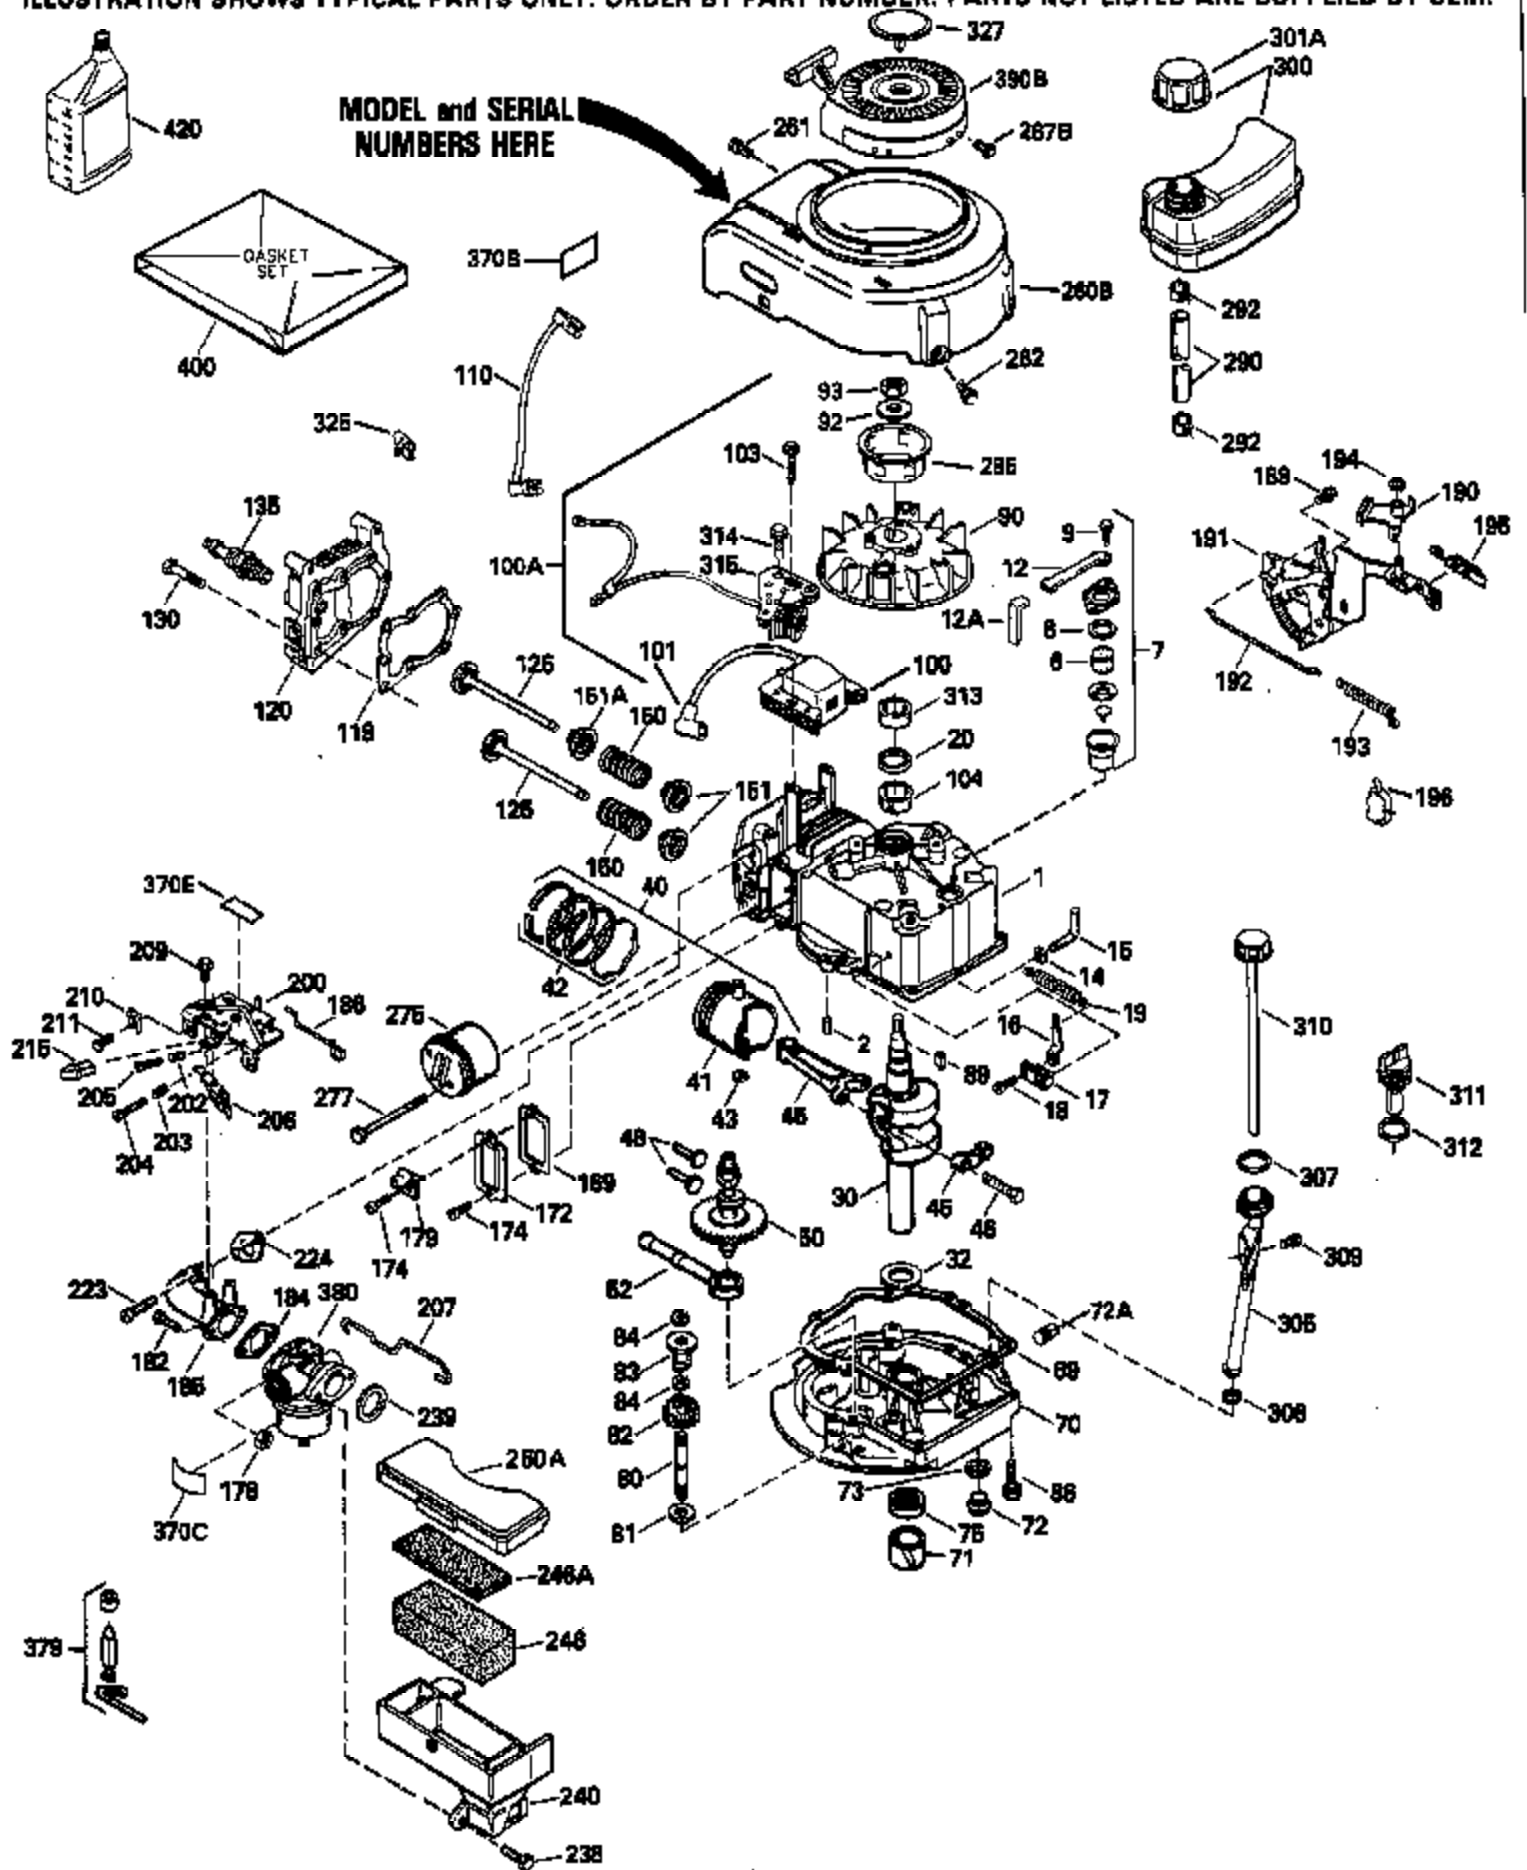

ILLUSTRATION SHOWS TYPICAL PARTS ONLY. ORDER BY PART NUMBER. PARTS NOT LISTED ARE SUPPLIED BY OEM.

Ref #	Part Number	Qty	Description
1	34975		Cylinder Ass'y. (Incl. 2, 8, 9 & 20) (2-1/2")
2	26727		Pin, Dowel
6	33734		Element, Breather
7	34214A		Breather Ass'y. (Incl. 6, 8, 9, 12 & 12A)
8	33735		* Gasket, Breather
9	30200		Screw, 10-24 x 9/16"
12	33886		Tube, Breather
14	28277		Washer
15	30589		Rod, Governor (Incl. 14)
16	31383A		Lever, Governor
17	31335		Clamp, Governor lever
18	650548		Screw, 8-32 x 5/16"
19	31361		Spring, Extension
20	32600		Seal, Oil
30	34462		Crankshaft Ass'y.
40	34514		Piston, Pin & Ring Set (Std.) (2-1/2" Bore)
40	34515		Piston, Pin & Ring Set (.010" OS)
40	34516		Piston, Pin & Ring Set (.020" OS)
41	32538B		Piston & Pin Ass'y. (Incl. 43)(Std.)(2-1/2")
41	32548B		Piston & Pin Ass'y. (Incl. 43) (.010" OS)
41	32549B		Piston & Pin Ass'y. (Incl. 43) (.020" OS)
42	28986		Ring Set (Std.) (2-1/2" Bore)
42	28987		Ring Set (.010" OS)
42	28988		Ring Set (.020" OS)
43	20381		Ring, Piston pin retaining
45	30963B		Rod Assy., Connecting (Incl. 46)
46	32610A		Bolt, Connecting rod
48	27241		Lifter, Valve
50	33148A		Camshaft
52	29914		Oil Pump Assy.
69	35261		* Gasket, Mounting flange
70	35651B		Mounting Flange (Incl. 72, 72A, 73, 7 5 & 80)
72	30572		Plug, Oil drain (Incl. 73)
73	28833		* Drain Plug Gasket (Not req. W/plastic plug)
75	26208		Seal, Oil
80	30574		Shaft, Governor
81	30590A		Washer, Flat
82	30591		Gear Assy., Governor (Incl. 81)
83	30588A		Spool, Governor
84	29193		Ring, Retaining
86	650488		Screw, 1/4-20 x 1-1/4"
89	611004		Flywheel Key
90	611046A		Flywheel
92	650815		Washer, Belleville
93	650816		Nut, Flywheel
100	730207		Magneto-to-Solid State Conversion Kit (Includes solid state module, solid state flywheel key, and instructions.)(Use as required on external ignition engines only.)
100	34443A		Solid State Assy.
101	27276		Cover, Spark plug
103	650814		Screw, Torx T-15, 10-24 x 1"
110	34231		Ground Wire
119	29953C		* Gasket, Cylinder head
120	34335		Head, Cylinder
125	29313C		Exhaust Valve (Std.) (Incl. 151)
125	29315C		Exhaust Valve (1/32" OS) (Incl. 151)
126	29314B		Intake Valve (Std.) (Incl. 151)