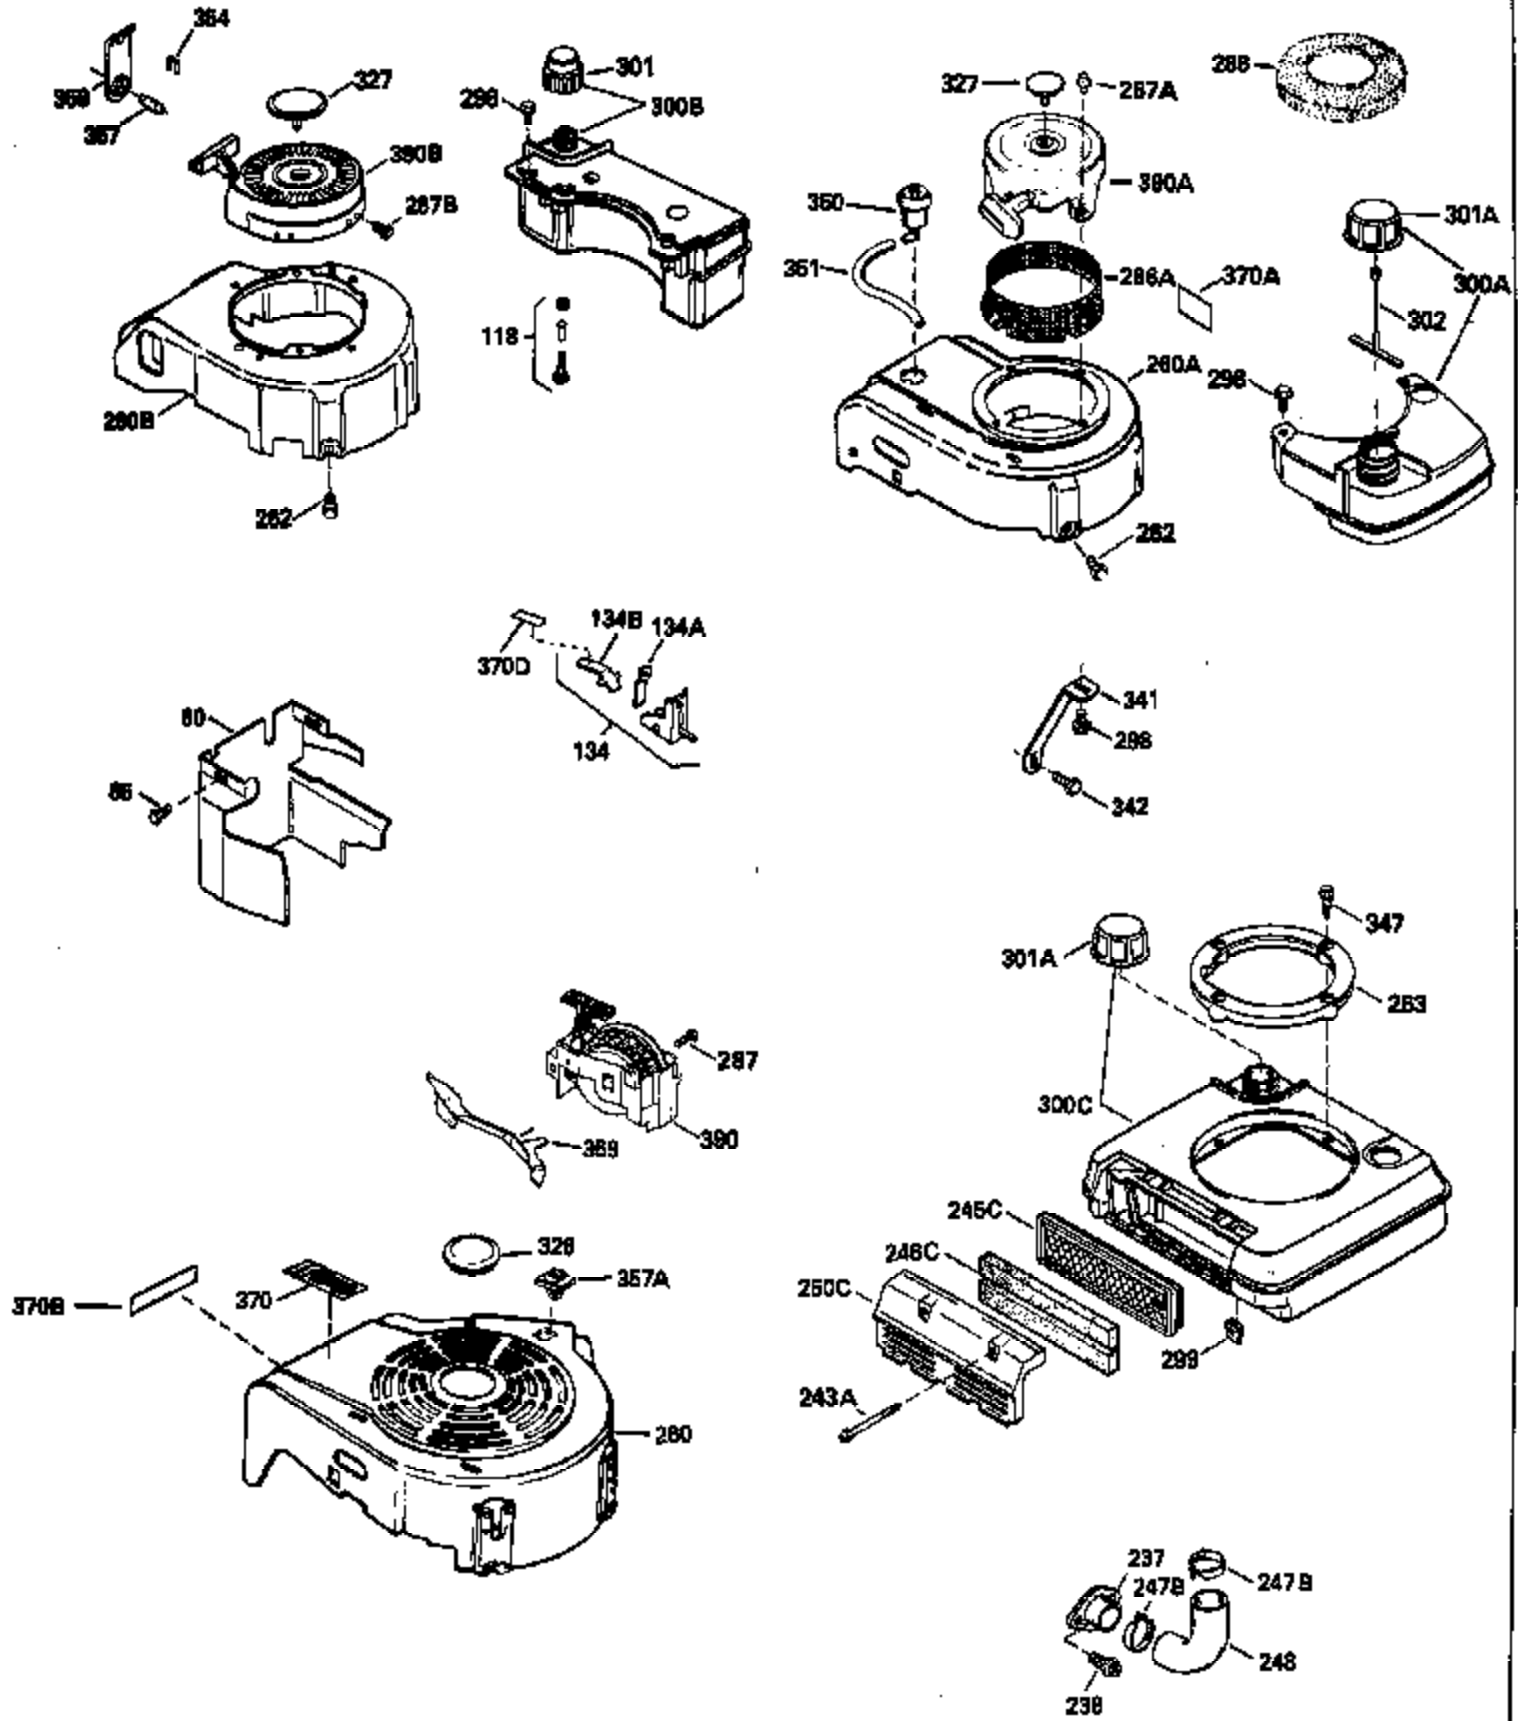

ILLUSTRATION SHOWS TYPICAL PARTS ONLY. ORDER BY PART NUMBER. PARTS NOT LISTED ARE SUPPLIED BY OEM.

Ref #	Part Number	Qty	Description
118	730194		Rope Guide Kit (Use as required with 34476 fuel tank)
238	650806		Screw, 10-32 x 5/8"
246C	35705		Filter, Pre-Air (Optional)
260A	34859		Housing, Blower
262	650831		Screw, 1/4-20 x 15/32"
286	35009		Screen, Starter cup
287A	650735		Screw, 10-24 x 3/8" (Use as required)
287A			Pop Rivet, (3/16" Dia.)(Purchase locally)
301	33032		Fuel Cap
370A	34346		Decal, Instruction
390A	590420A		Rewind Starter (Refer to Division 5, Section C, page 25 or Fiche 8, Grid G-7 for breakdown)