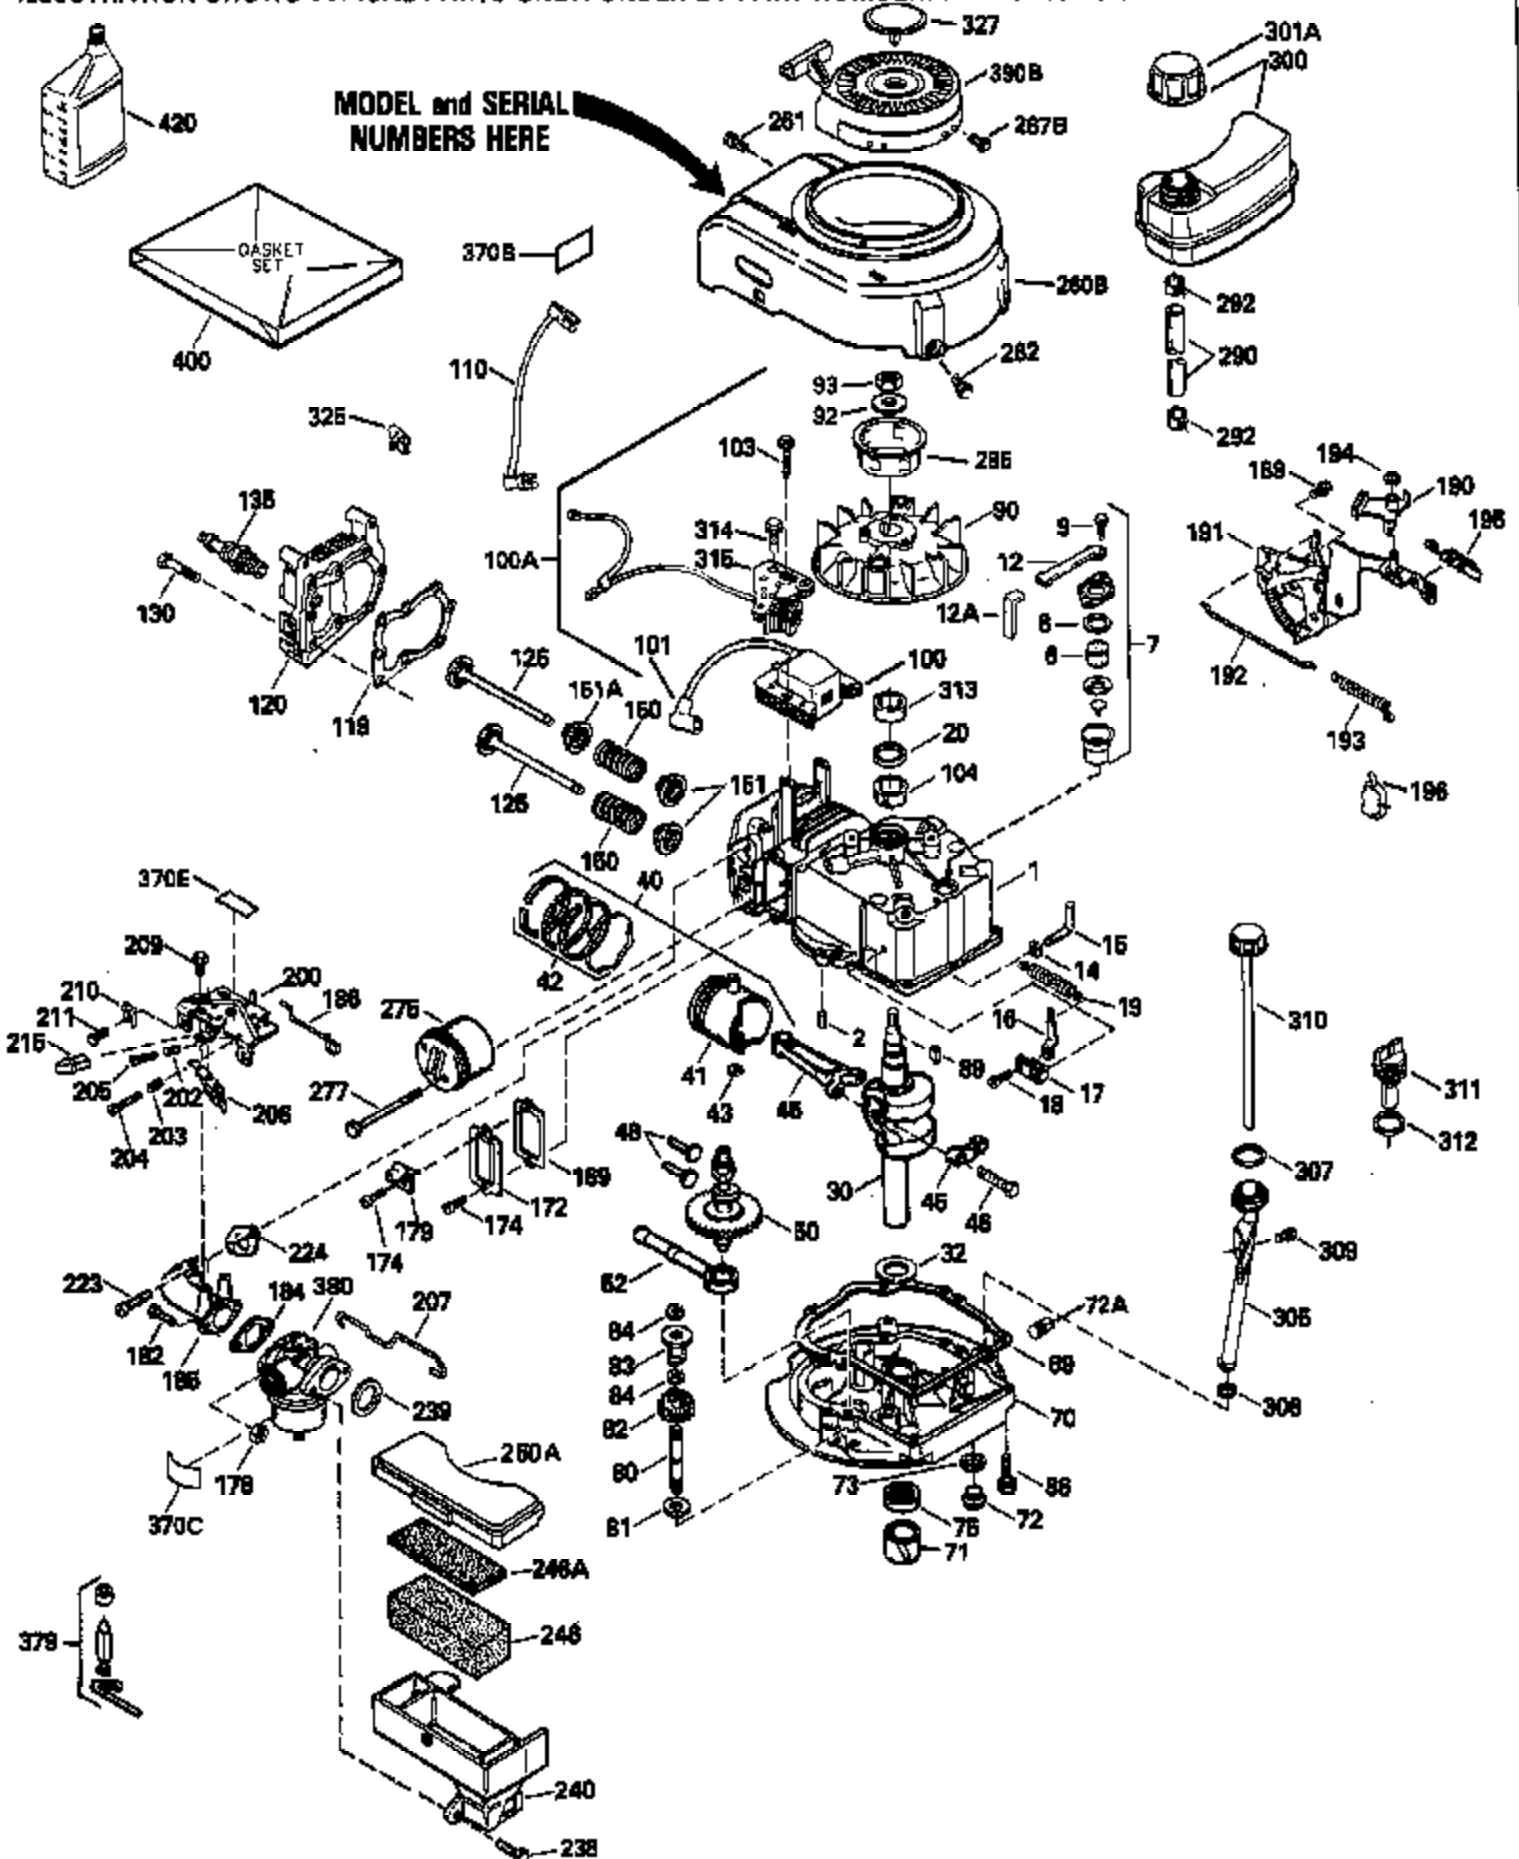

ILLUSTRATION SHOWS TYPICAL PARTS ONLY. ORDER BY PART NUMBER. PARTS NOT LISTED ARE SUPPLIED BY OEM.

Ref #	Part Number	Qty	Description
1	34975		Cylinder Ass'y. (Incl. 2, 8, 9 & 20) (2-1/2")
2	26727		Pin, Dowel
6	33734		Element, Breather
7	34214A		Breather Ass'y. (Incl. 6, 8, 9, 12 & 12A)
8	33735		* Gasket, Breather
9	30200		Screw, 10-24 x 9/16"
12	33886		Tube, Breather
14	28277		Washer
15	30589		Rod, Governor (Incl. 14)
16	31383A		Lever, Governor
17	31335		Clamp, Governor lever
18	650548		Screw, 8-32 x 5/16"
19	31361		Spring, Extension
20	32600		Seal, Oil
30	34555		Crankshaft Ass'y.
40	34514		Piston, Pin & Ring Set (Std.) (2-1/2" Bore)
40	34515		Piston, Pin & Ring Set (.010" OS)
40	34516		Piston, Pin & Ring Set (.020" OS)
41	32538B		Piston & Pin Ass'y. (Incl. 43)(Std.)(2-1/2")
41	32548B		Piston & Pin Ass'y. (Incl. 43) (.010" OS)
41	32549B		Piston & Pin Ass'y. (Incl. 43) (.020" OS)
42	28986		Ring Set (Std.) (2-1/2" Bore)
42	28987		Ring Set (.010" OS)
42	28988		Ring Set (.020" OS)
43	20381		Ring, Piston pin retaining
45	30963B		Rod Assy., Connecting (Incl. 46)
46	32610A		Bolt, Connecting rod
48	27241		Lifter, Valve
50	33148A		Camshaft
52	29914		Oil Pump Assy.
69	35261		* Gasket, Mounting flange
70	30571A		Flange Ass'y. (Incl. 72, 73, 75, 80 & 311)
72	30572		Plug, Oil drain (Incl. 73)
73	28833		* Drain Plug Gasket (Not req. W/plastic plug)
75	26208		Seal, Oil
80	30574		Shaft, Governor
81	30590A		Washer, Flat
82	30591		Gear Assy., Governor (Incl. 81)
83	30588A		Spool, Governor
84	29193		Ring, Retaining
86	650488		Screw, 1/4-20 x 1-1/4"
89	611004		Flywheel Key
90	611046A		Flywheel
92	650815		Washer, Belleville
93	650816		Nut, Flywheel
100	730207		Magneto-to-Solid State Conversion Kit (Includes solid state module, solid state flywheel key, and instructions.)(Use as required on external ignition engines only.)
100	34443A		Solid State Assy.
103	650814		Screw, Torx T-15, 10-24 x 1"
110	34231		Ground Wire
119	29953C		* Gasket, Cylinder head
120	34335		Head, Cylinder
125	29313C		Exhaust Valve (Std.) (Incl. 151)
125	29315C		Exhaust Valve (1/32" OS) (Incl. 151)
126	29314B		Intake Valve (Std.) (Incl. 151)
126	29315C		Intake Valve (1/32" OS) (Incl. 151)