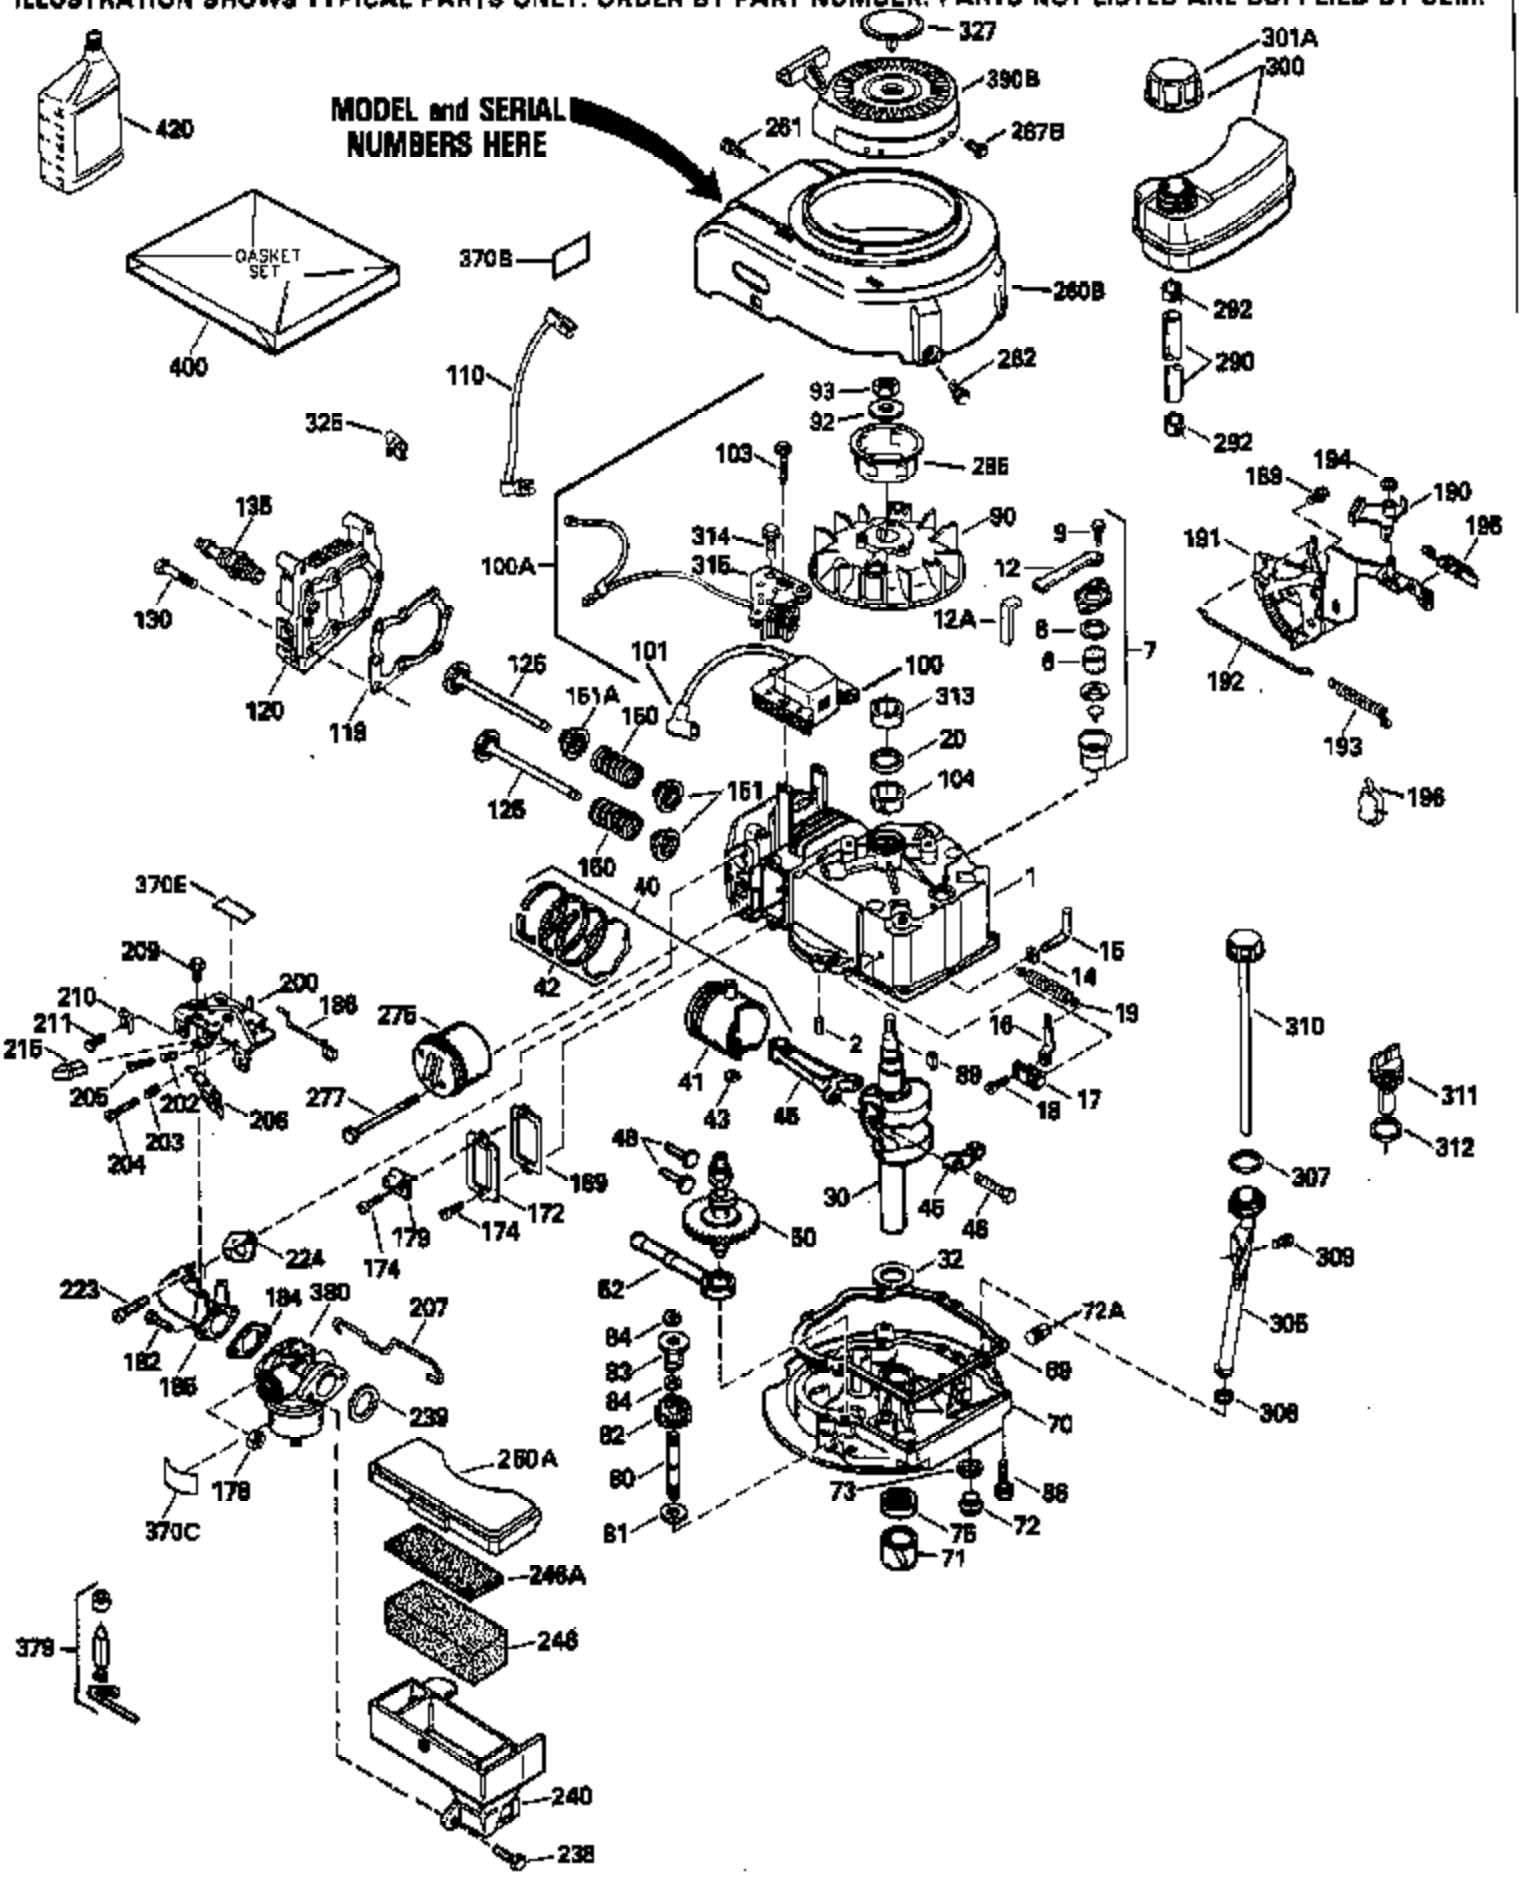

ILLUSTRATION SHOWS TYPICAL PARTS ONLY. ORDER BY PART NUMBER. PARTS NOT LISTED ARE SUPPLIED BY OEM.

Ref #	Part Number	Qty	Description
1	34975		Cylinder Ass'y. (Incl. 2, 8, 9 & 20) (2-1/2")
2	26727		Pin, Dowel
6	33734		Element, Breather
7	34214A		Breather Ass'y. (Incl. 6, 8, 9, 12 & 12A)
8	33735		* Gasket, Breather
9	30200		Screw, 10-24 x 9/16"
12	33886		Tube, Breather
14	28277		Washer
15	30589		Rod, Governor (Incl. 14)
16	31383A		Lever, Governor
17	31335		Clamp, Governor lever
18	650548		Screw, 8-32 x 5/16"
19	31361		Spring, Extension
20	32600		Seal, Oil
30	34473		Crankshaft Ass'y.
40	34514		Piston, Pin & Ring Set (Std.) (2-1/2" Bore)
40	34515		Piston, Pin & Ring Set (.010" OS)
40	34516		Piston, Pin & Ring Set (.020" OS)
41	32538B		Piston & Pin Ass'y. (Incl. 43)(Std.)(2-1/2")
41	32548B		Piston & Pin Ass'y. (Incl. 43) (.010" OS)
41	32549B		Piston & Pin Ass'y. (Incl. 43) (.020" OS)
42	28986		Ring Set (Std.) (2-1/2" Bore)
42	28987		Ring Set (.010" OS)
42	28988		Ring Set (.020" OS)
43	20381		Ring, Piston pin retaining
45	30963B		Rod Assy., Connecting (Incl. 46)
46	32610A		Bolt, Connecting rod
48	27241		Lifter, Valve
50	33553		Camshaft (MCR)
52	29914		Oil Pump Assy.
69	35261		* Gasket, Mounting flange
70	30571A		Flange Ass'y. (Incl. 72, 73, 75, 80 & 311)
72	30572		Plug, Oil drain (Incl. 73)
73	28833		* Drain Plug Gasket (Not req. W/plastic plug)
75	26208		Seal, Oil
80	30574		Shaft, Governor
81	30590A		Washer, Flat
82	30591		Gear Assy., Governor (Incl. 81)
83	30588A		Spool, Governor
84	29193		Ring, Retaining
86	650488		Screw, 1/4-20 x 1-1/4"
89	611004		Flywheel Key
90	611046A		Flywheel
92	650815		Washer, Belleville
93	650816		Nut, Flywheel
100	730207		Magneto-to-Solid State Conversion Kit (Includes solid state module, solid state flywheel key, and instructions.)(Use as required on external ignition engines only.)
100	34443A		Solid State Assy.
103	650814		Screw, Torx T-15, 10-24 x 1"
110	34961		Ground Wire
119	29953C		* Gasket, Cylinder head
120	34335		Head, Cylinder
125	29313C		Exhaust Valve (Std.) (Incl. 151)
125	29315C		Exhaust Valve (1/32" OS) (Incl. 151)
126	29314B		Intake Valve (Std.) (Incl. 151)
126	29315C		Intake Valve (1/32" OS) (Incl. 151)