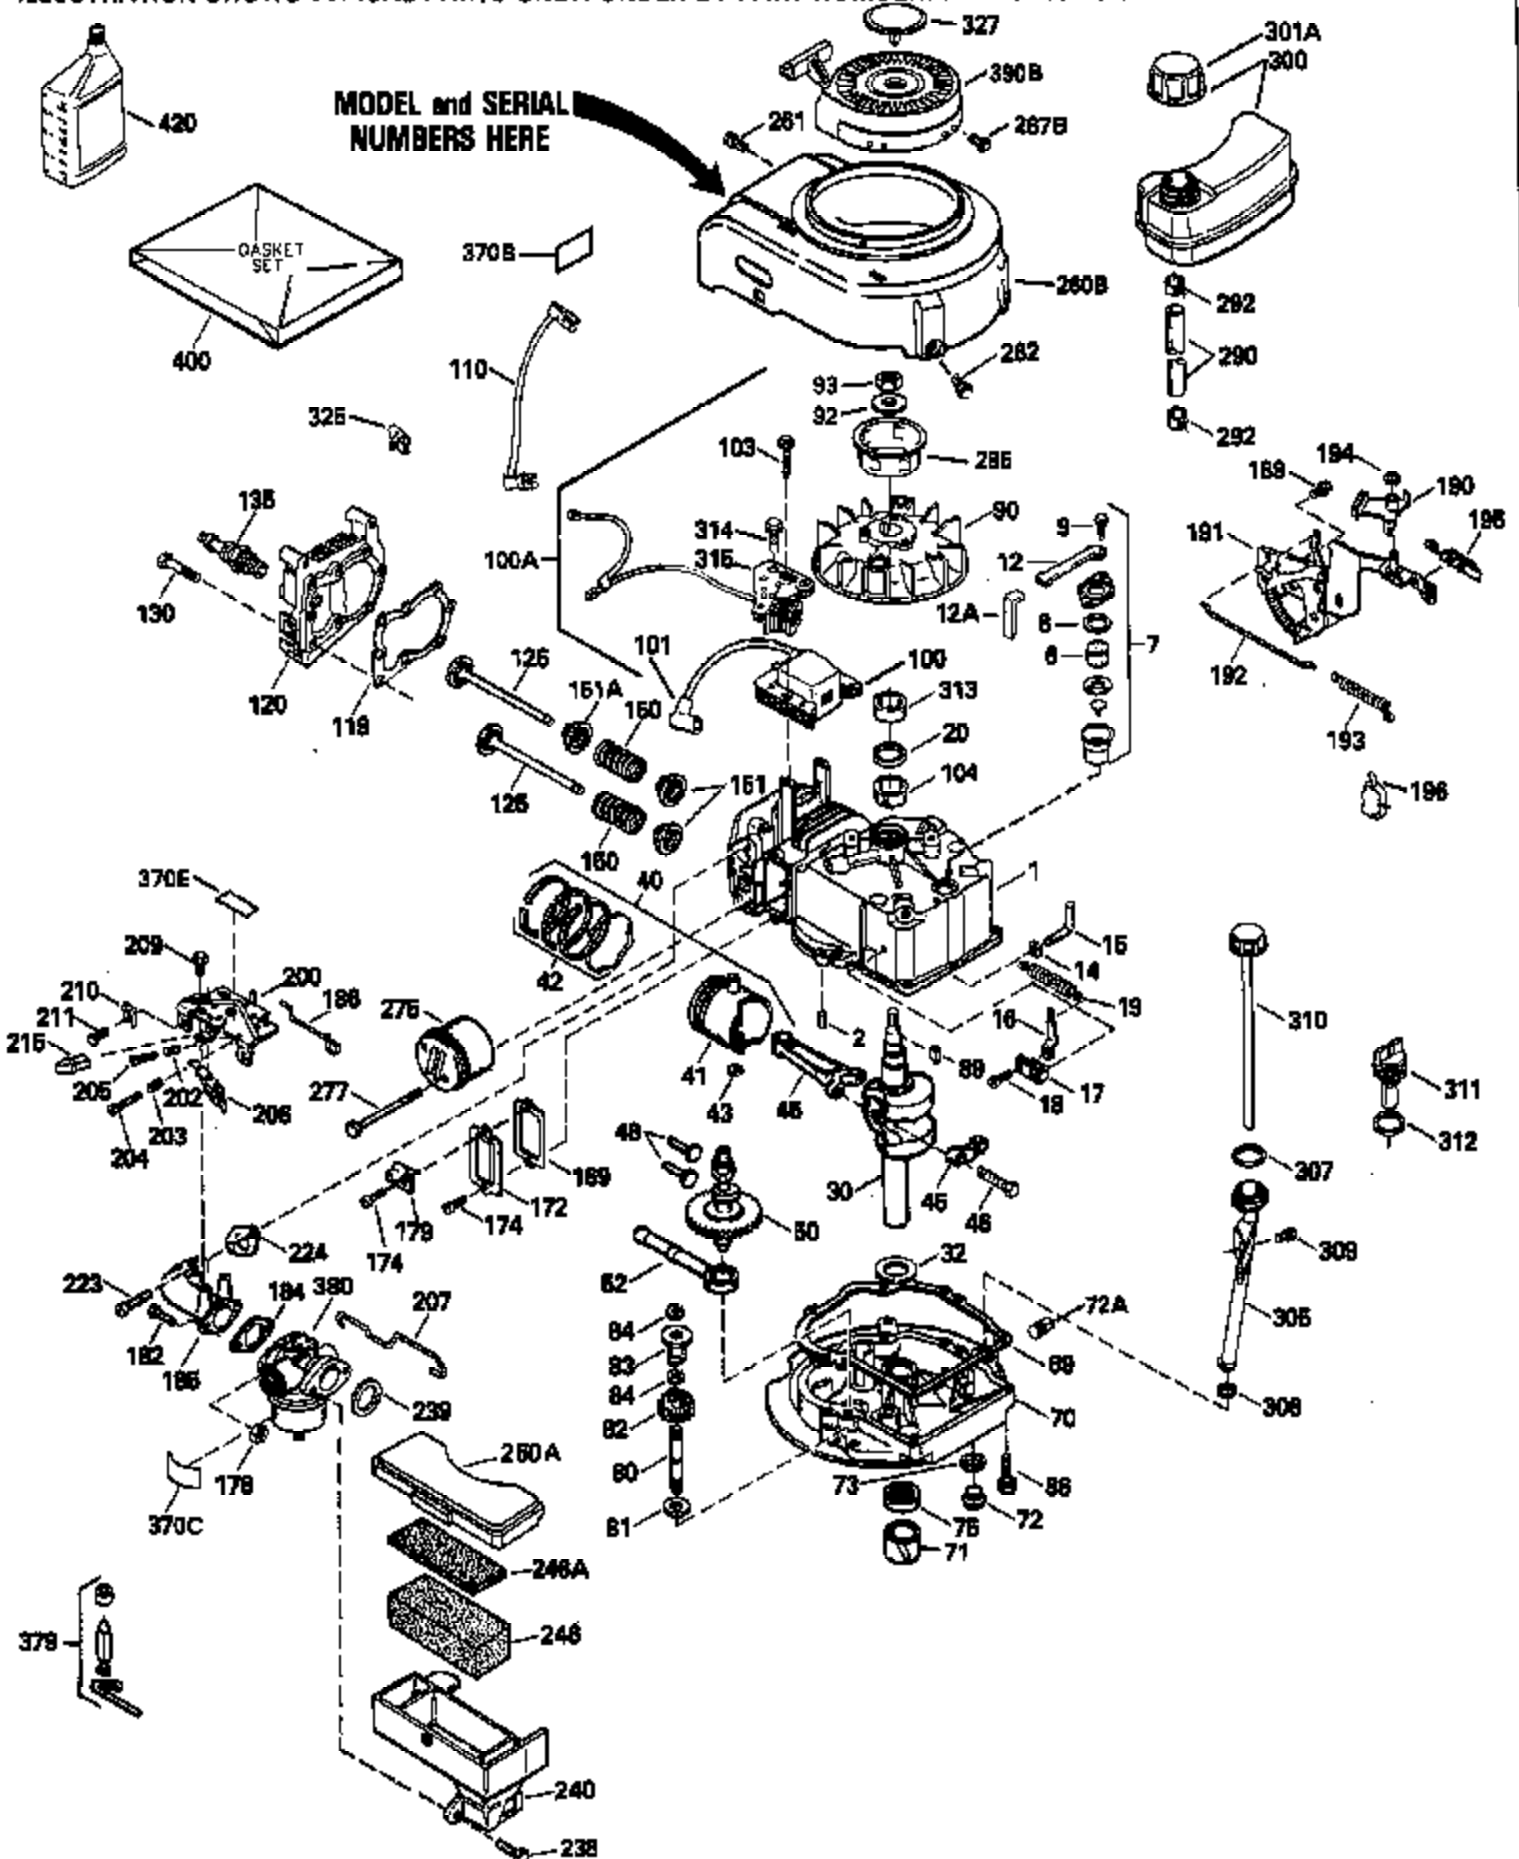

ILLUSTRATION SHOWS TYPICAL PARTS ONLY. ORDER BY PART NUMBER. PARTS NOT LISTED ARE SUPPLIED BY OEM.

Ref #	Part Number	Qty	Description
1	34975		Cylinder Ass'y. (Incl. 2, 8, 9 & 20) (2-1/2")
2	26727		Pin, Dowel
6	33734		Element, Breather
7	34214A		Breather Ass'y. (Incl. 6, 8, 9, 12 & 12A)
8	33735		* Gasket, Breather
9	30200		Screw, 10-24 x 9/16"
12	33886		Tube, Breather
14	28277		Washer
15	30589		Rod, Governor (Incl. 14)
16	31383A		Lever, Governor
17	31335		Clamp, Governor lever
18	650548		Screw, 8-32 x 5/16"
19	31361		Spring, Extension
20	32600		Seal, Oil
30	34473		Crankshaft Ass'y.
40	34514		Piston, Pin & Ring Set (Std.) (2-1/2" Bore)
40	34515		Piston, Pin & Ring Set (.010" OS)
40	34516		Piston, Pin & Ring Set (.020" OS)
41	32538B		Piston & Pin Ass'y. (Incl. 43)(Std.)(2-1/2")
41	32548B		Piston & Pin Ass'y. (Incl. 43) (.010" OS)
41	32549B		Piston & Pin Ass'y. (Incl. 43) (.020" OS)
42	28986		Ring Set (Std.) (2-1/2" Bore)
42	28987		Ring Set (.010" OS)
42	28988		Ring Set (.020" OS)
43	20381		Ring, Piston pin retaining
45	30963B		Rod Assy., Connecting (Incl. 46)
46	32610A		Bolt, Connecting rod
48	27241		Lifter, Valve
50	33553		Camshaft (MCR)
52	29914		Oil Pump Assy.
69	35261		* Gasket, Mounting flange
70	30571A		Flange Ass'y. (Incl. 72, 73, 75, 80 & 311)
72	30572		Plug, Oil drain (Incl. 73)
73	28833		* Drain Plug Gasket (Not req. W/plastic plug)
75	26208		Seal, Oil
80	30574		Shaft, Governor
81	30590A		Washer, Flat
82	30591		Gear Assy., Governor (Incl. 81)
83	30588A		Spool, Governor
84	29193		Ring, Retaining
86	650488		Screw, 1/4-20 x 1-1/4"
89	610995		Flywheel Key
90	611046A		Flywheel
92	650815		Washer, Belleville
93	650816		Nut, Flywheel
100	34431		Solid State Ignition NOTE: Specs with this ignition system can still service individual components (points, condenser, etc.)See Div. 3, Sec. A, page TVS75 & TVS90 4,Reference numbers 122 thru 134. (This coil has been superseded to 730207 solid state conversion kit)
100	730207		Magneto-to-Solid State Conversion Kit (Includes solid state module, solid state flywheel key, and instructions.)(Use as required on external ignition engines only.)
103	650814		Screw, Torx T-15, 10-24 x 1"
110	34976		Ground Wire
119	29953C		* Gasket, Cylinder head
120	34335		Head, Cylinder