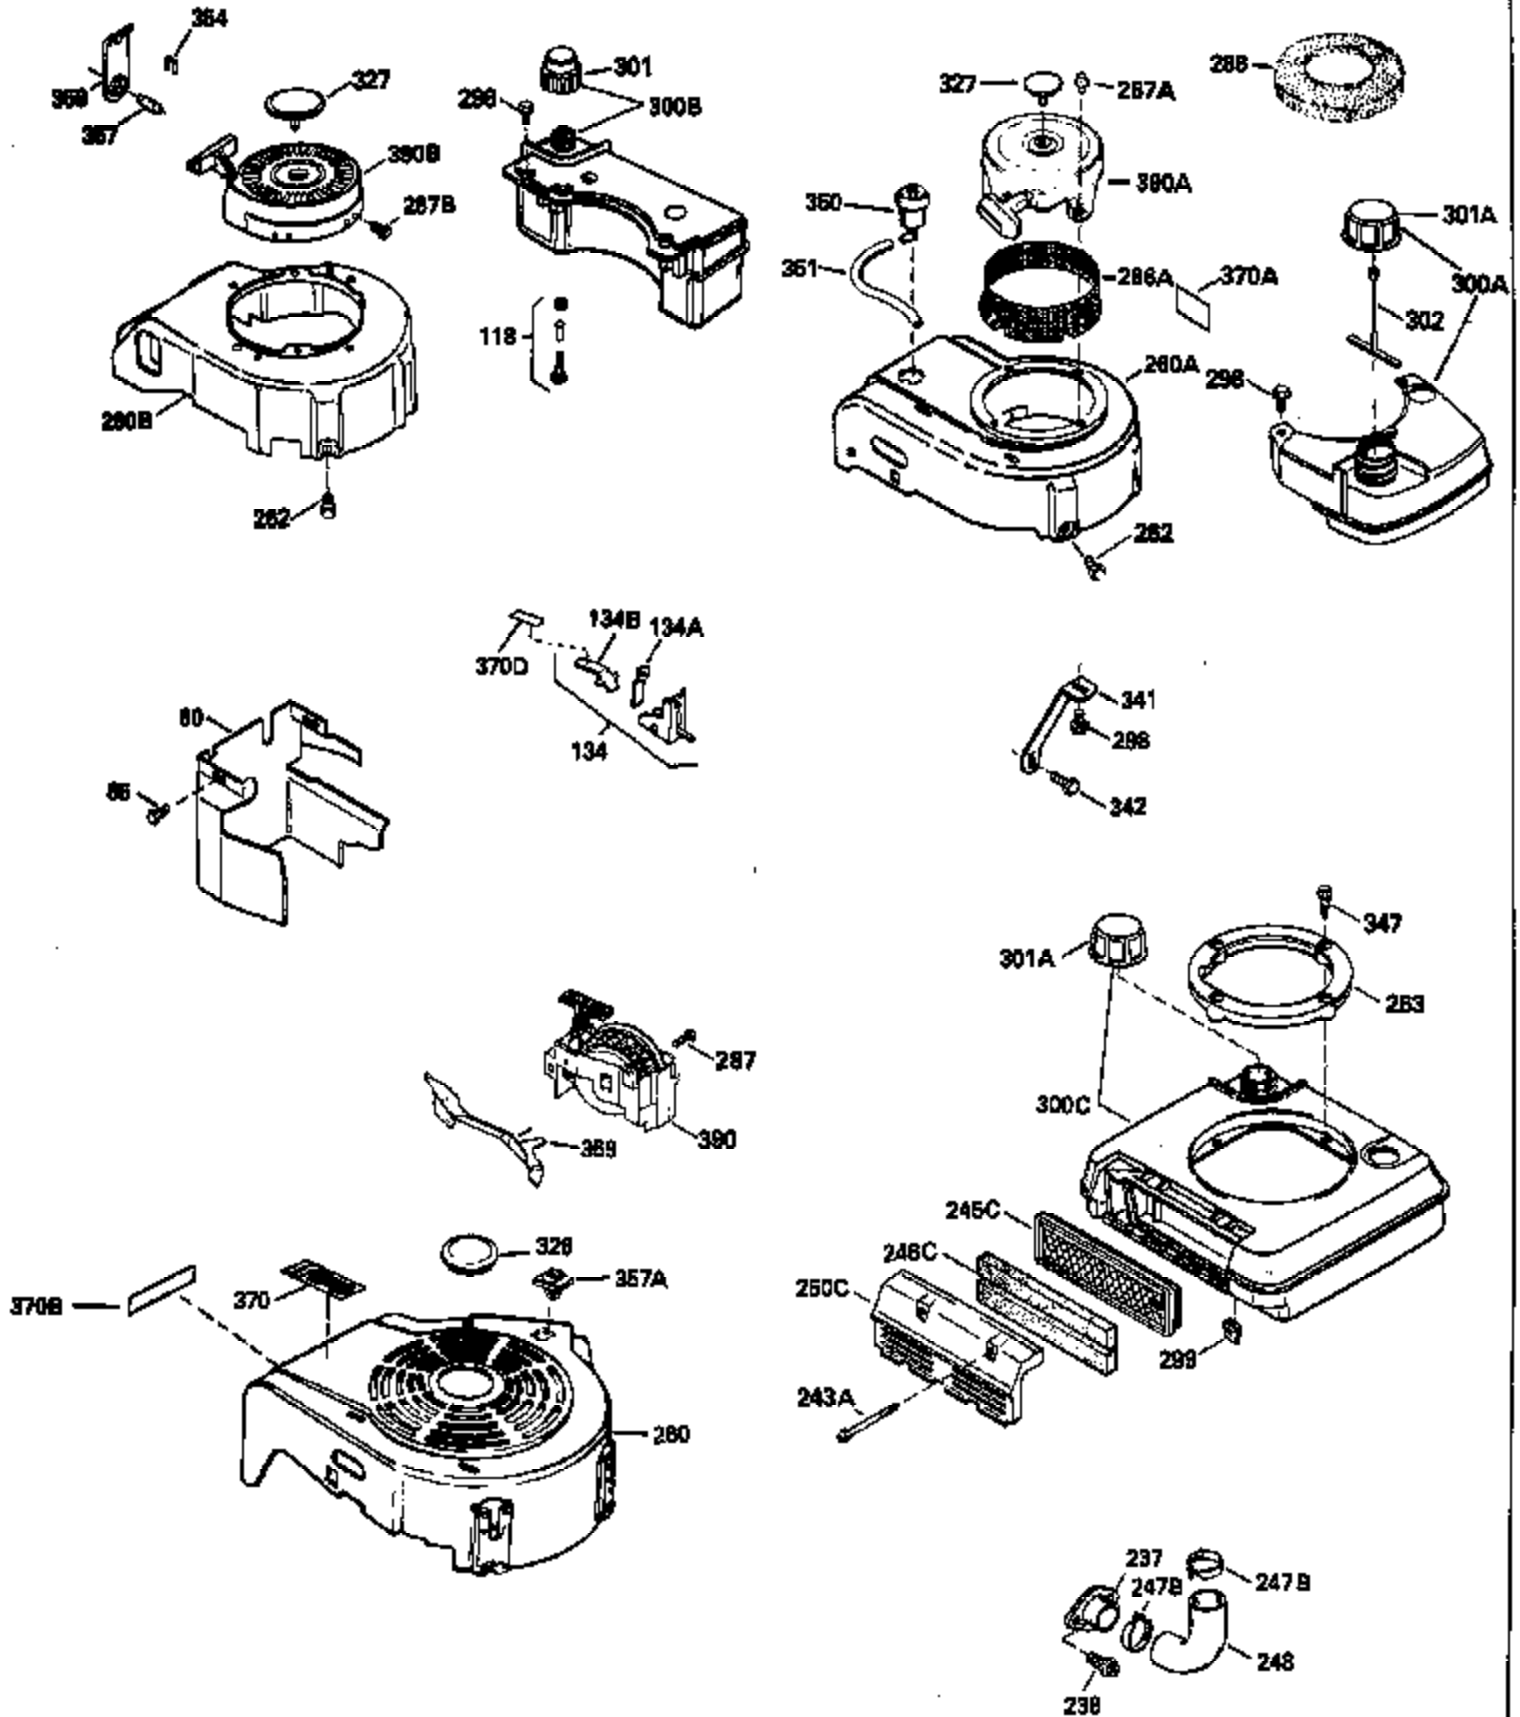

ILLUSTRATION SHOWS TYPICAL PARTS ONLY. ORDER BY PART NUMBER. PARTS NOT LISTED ARE SUPPLIED BY OEM.

Engine Parts List #2

Ref #	Part Number	Qty	Description
118	730194		Rope Guide Kit (Use as required with 34476 fuel tank)
238	650806		Screw, 10-32 x 5/8"
246C	35705		Filter, Pre-Air (Optional)
260	34924		Housing, Blower
262	650831		Screw, 1/4-20 x 15/32"
287	650802		Screw, 1/4-20 x 5/8"
287A	650735		Screw, 10-24 x 3/8" (Use as required)
287A			Pop Rivet, (3/16" Dia.)(Purchase locally)
298	28763		Screw, 10-32 x 35/64"
300B	34476		Fuel Tank (Incl. 292 & 301)
301	33032		Fuel Cap
326	34113		Plug, Screen
359	34834		Guard, Flywheel
370A	34346		Decal, Instruction
370	550223		Decal, Name
390	590531		Side Mount Rewind Starter (Refer to Division 5, Section C, page 32 or Fiche 8, Grid G-8 for breakdown)