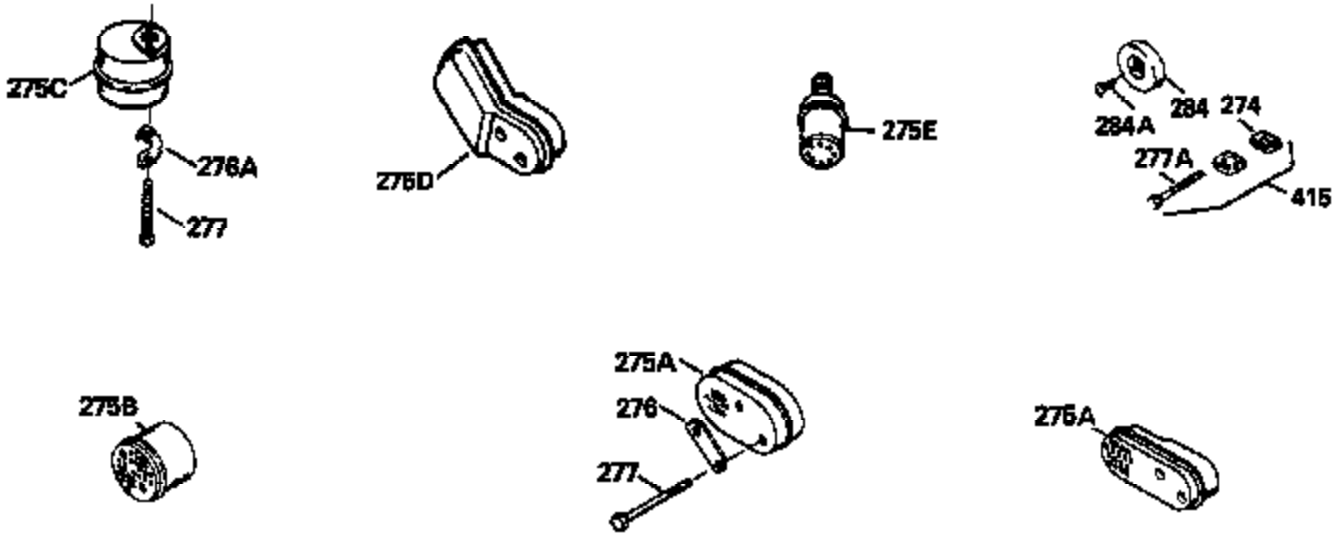

Ref #	Part Number	Qty	Description
210	27793		Clip, Conduit
211	28942		Screw, 10-32 x 3/8"
274	26754A		* Gasket, Exhaust (Use as required)
277A	30063		Screw, 1/4-20 x 1/2" (Use as required)
370F	34387		Decal, Instruction (Optional)
415	730162		Muffler Adap.Kit(Incl.274,277A)(Use a s req.)
430	730574		Debris Screen Kit (Incl. 370F,431-433)(Opt.)
431	35596		Screen, Debris (Optional)
432	35597		Bracket, Debris screen (Optional)
433	650910		Screw, 8-32 x 1/4" (Optional)