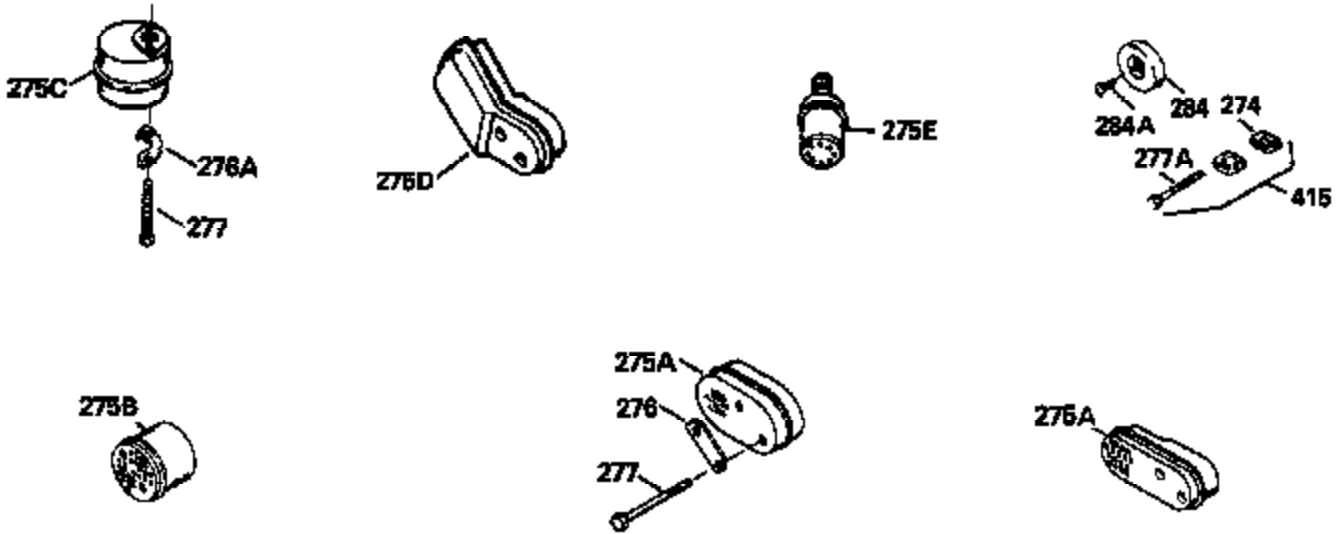

Ref #	Part Number	Qty	Description
210	27793		Clip, Conduit
211	28942		Screw, 10-32 x 3/8"
274	26754A		* Gasket, Exhaust (Use as required)
277A	30063		Screw, 1/4-20 x 1/2" (Use as required)
370F	34387		Decal, Instruction (Optional)
415	730162		Muffler Adap.Kit(Incl.274,277A)(Use a s req.)
430	730574		Debris Screen Kit (Incl. 370F,431-433)(Opt.)
431	35596		Screen, Debris (Optional)
432	35597		Bracket, Debris screen (Optional)
433	650910		Screw, 8-32 x 1/4" (Optional)