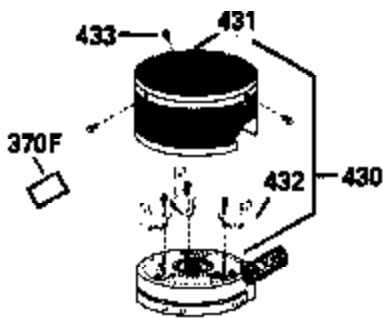

Ref #	Part Number	Qty	Description
210	27793		Clip, Conduit
211	28942		Screw, 10-32 x 3/8"
274	26754A		* Gasket, Exhaust (Use as required)
277A	30063		Screw, 1/4-20 x 1/2" (Use as required)
370F	34387		Decal, Instruction (Optional)
415	730162		Muffler Adap.Kit(Incl.274,277A)(Use a s req.)
430	730574		Debris Screen Kit (Incl. 370F,431-433)(Opt.)
431	35596		Screen, Debris (Optional)
432	35597		Bracket, Debris screen (Optional)
433	650910		Screw, 8-32 x 1/4" (Optional)