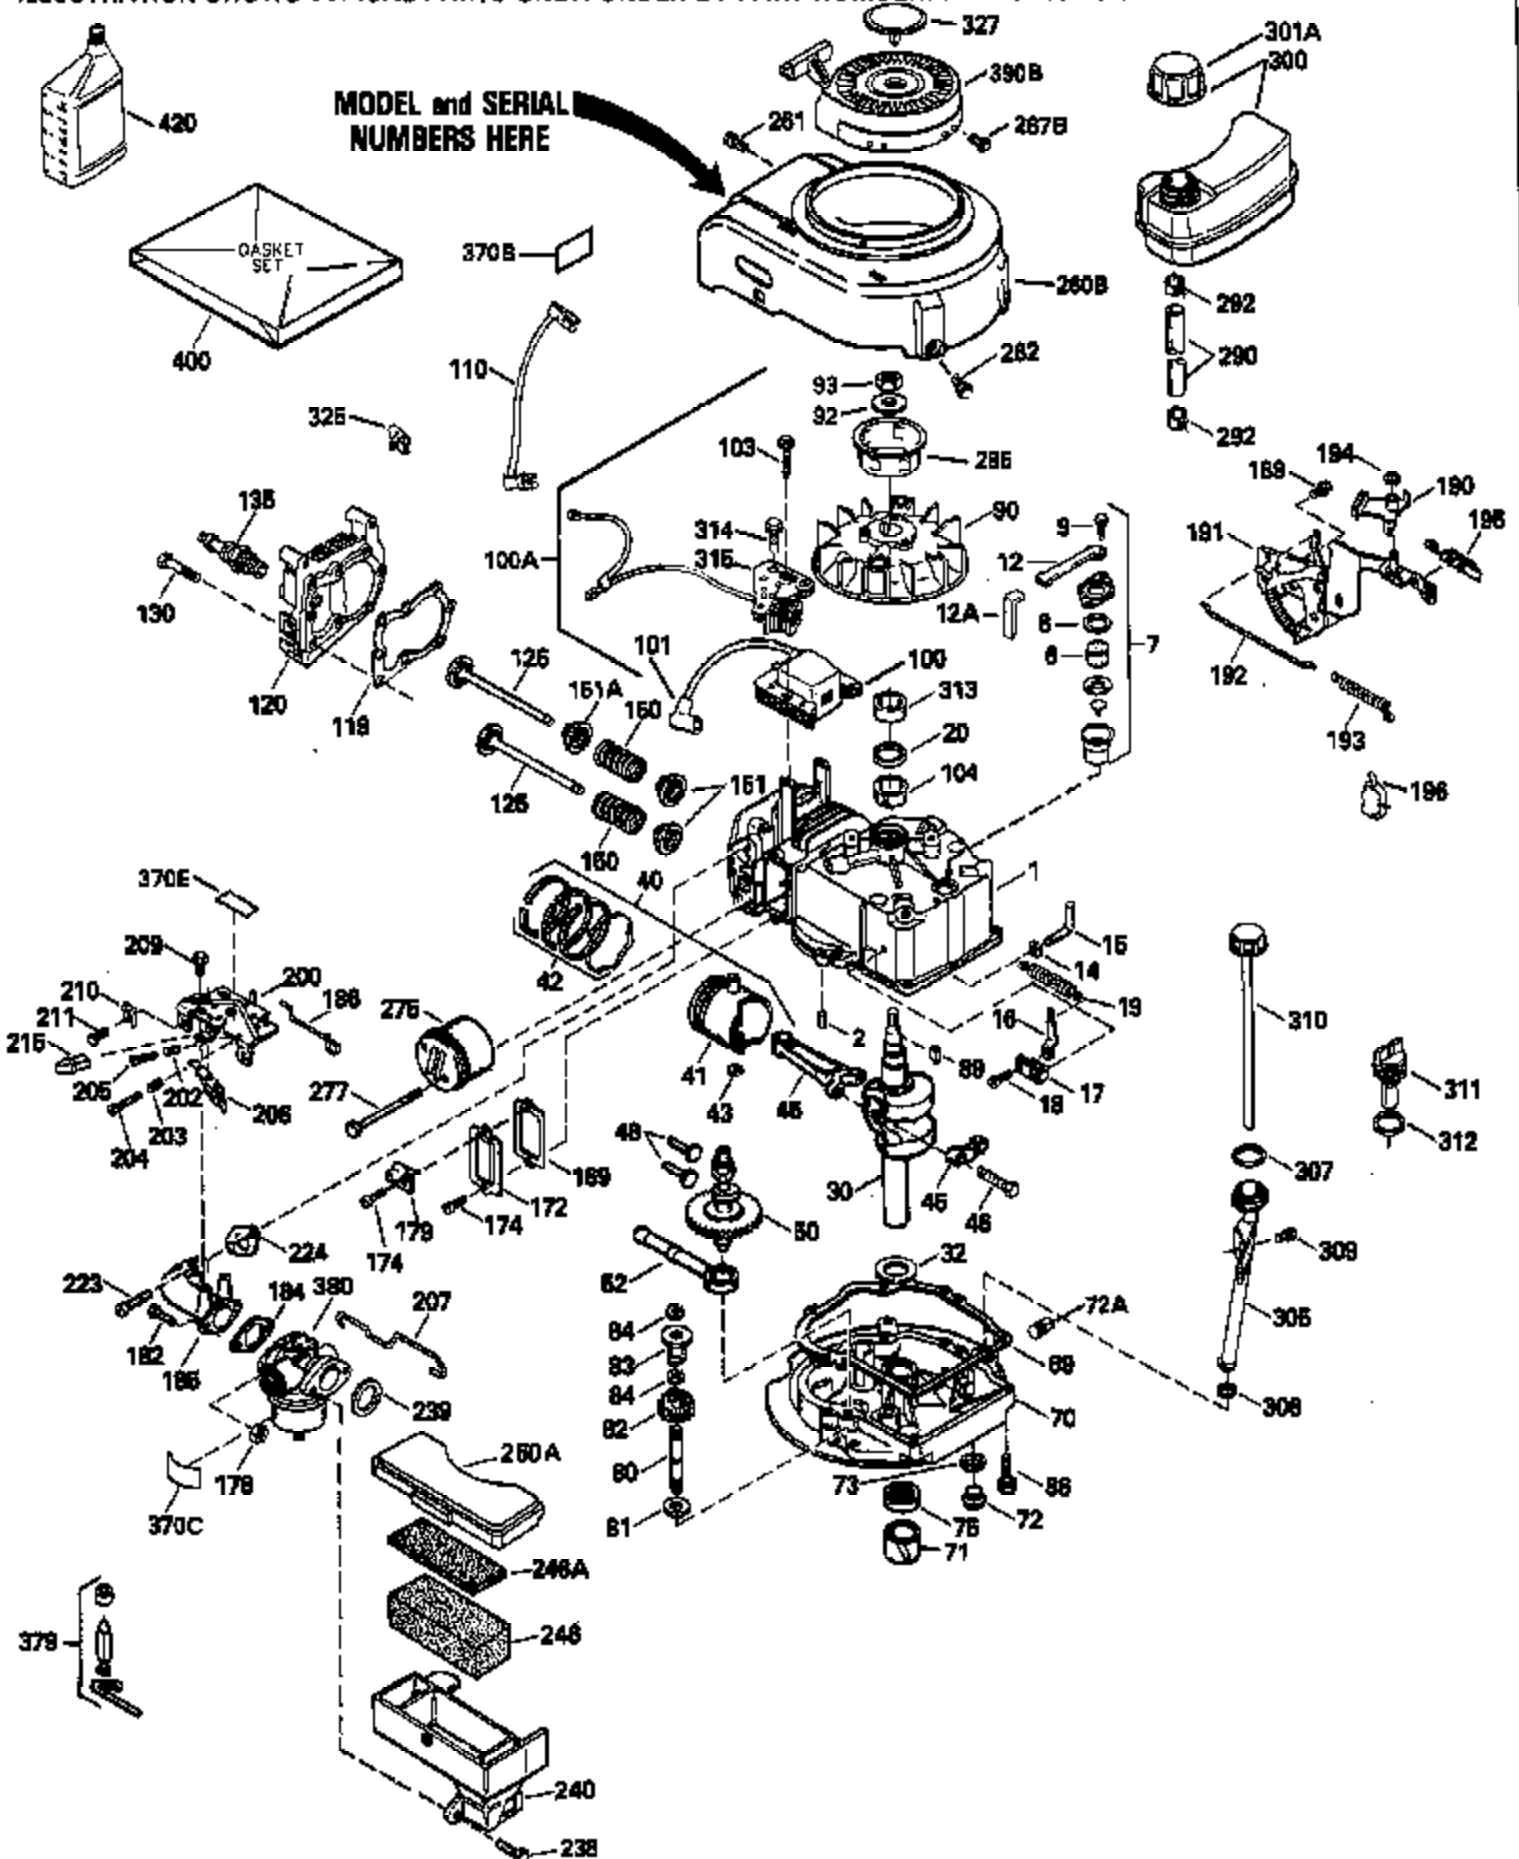

ILLUSTRATION SHOWS TYPICAL PARTS ONLY. ORDER BY PART NUMBER. PARTS NOT LISTED ARE SUPPLIED BY OEM.

Ref #	Part Number	Qty	Description
1	34975		Cylinder Ass'y. (Incl. 2, 8, 9 & 20) (2-1/2")
2	26727		Pin, Dowel
6	33734		Element, Breather
7	34214A		Breather Ass'y. (Incl. 6, 8, 9, 12 & 12A)
8	33735		* Gasket, Breather
9	30200		Screw, 10-24 x 9/16"
12	33886		Tube, Breather
14	28277		Washer
15	31513		Rod, Governor
16	34839		Lever, Governor
17	31335		Clamp, Governor lever
18	650548		Screw, 8-32 x 5/16"
19	31361		Spring, Extension
20	32600		Seal, Oil
30	34759A		Crankshaft Ass'y.
40	34514		Piston, Pin & Ring Set (Std.) (2-1/2" Bore)
40	34515		Piston, Pin & Ring Set (.010" OS)
40	34516		Piston, Pin & Ring Set (.020" OS)
41	32538B		Piston & Pin Ass'y. (Incl. 43)(Std.)(2-1/2")
41	32548B		Piston & Pin Ass'y. (Incl. 43) (.010" OS)
41	32549B		Piston & Pin Ass'y. (Incl. 43) (.020" OS)
42	28986		Ring Set (Std.) (2-1/2" Bore)
42	28987		Ring Set (.010" OS)
42	28988		Ring Set (.020" OS)
43	20381		Ring, Piston pin retaining
45	30963B		Rod Assy., Connecting (Incl. 46)
46	32610A		Bolt, Connecting rod
48	27241		Lifter, Valve
50	33148A		Camshaft
52	29914		Oil Pump Assy.
69	35261		* Gasket, Mounting flange
72	30572		Plug, Oil drain (Incl. 73)
73	28833		* Drain Plug Gasket (Not req. W/plastic plug)
75	26208		Seal, Oil
80	30574		Shaft, Governor
81	30590A		Washer, Flat
82	30591		Gear Assy., Governor (Incl. 81)
83	30588A		Spool, Governor
84	29193		Ring, Retaining
86	650488		Screw, 1/4-20 x 1-1/4"
89	610995		Flywheel Key
90	611046A		Flywheel
92	650815		Washer, Belleville
93	650816		Nut, Flywheel
100	34431		Solid State Ignition NOTE: Specs with this ignition system can still service individual components (points, condenser, etc.)See Div. 3, Sec. A, page TVS75 & TVS90 4,Reference numbers 122 thru 134. (This coil has been superseded to 730207 solid state conversion kit)
100	730207		Magneto-to-Solid State Conversion Kit (Includes solid state module, solid state flywheel key, and instructions.)(Use as required on external ignition engines only.)
101	610118		Cover, Spark plug
103	650814		Screw, Torx T-15, 10-24 x 1"
110	34432		Ground Wire
119	29953C		* Gasket, Cylinder head
120	34335		Head, Cylinder