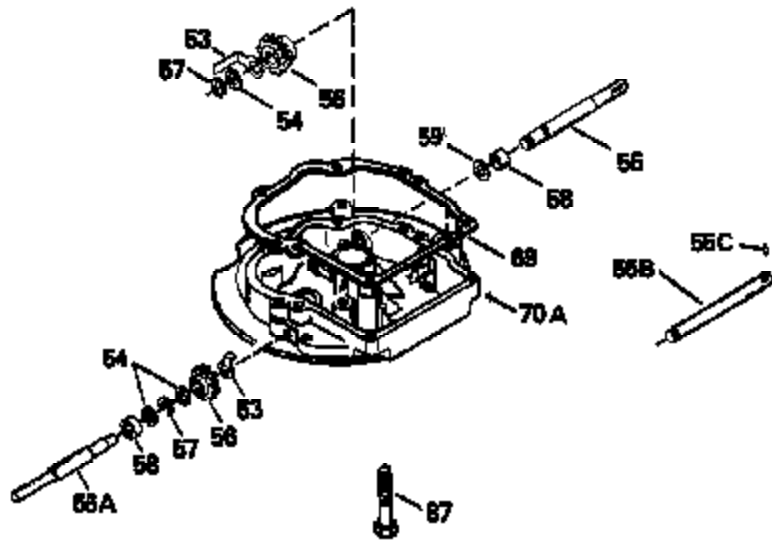

Ref #	Part Number	Qty	Description
19	31361		Spring, Extension
53	31745		Tang, Washer
54	31747		Washer, Flat
55C	31493		Pin, Drive
55B	31764		Shaft, P.T.O. (Incl. 55C & 59)
56	31746		Left Hand Worm Gear
57	31749		Ring, Retaining
58	31744		Seal, Oil
59	31787		Washer, Flat
69	35261		* Gasket, Mounting flange
70A	33521C		Flange Ass'y. (Incl.58, 72, 72A, 73, 75 & 80)
87	650492		Screw, 1/4-20 x 2-1/4"
182	6201		Screw, 1/4-28 x 7/8"
185	31384A		Pipe, Intake (Incl. 224)
186	34337		Link, Governor spring
209	30200		Screw, 10-24 x 9/16"
223	650451		Screw, 1/4-20 x 1"
238	650806		Screw, 10-32 x 5/8"
246B	35435		Filter, Pre-Air (Use as required)