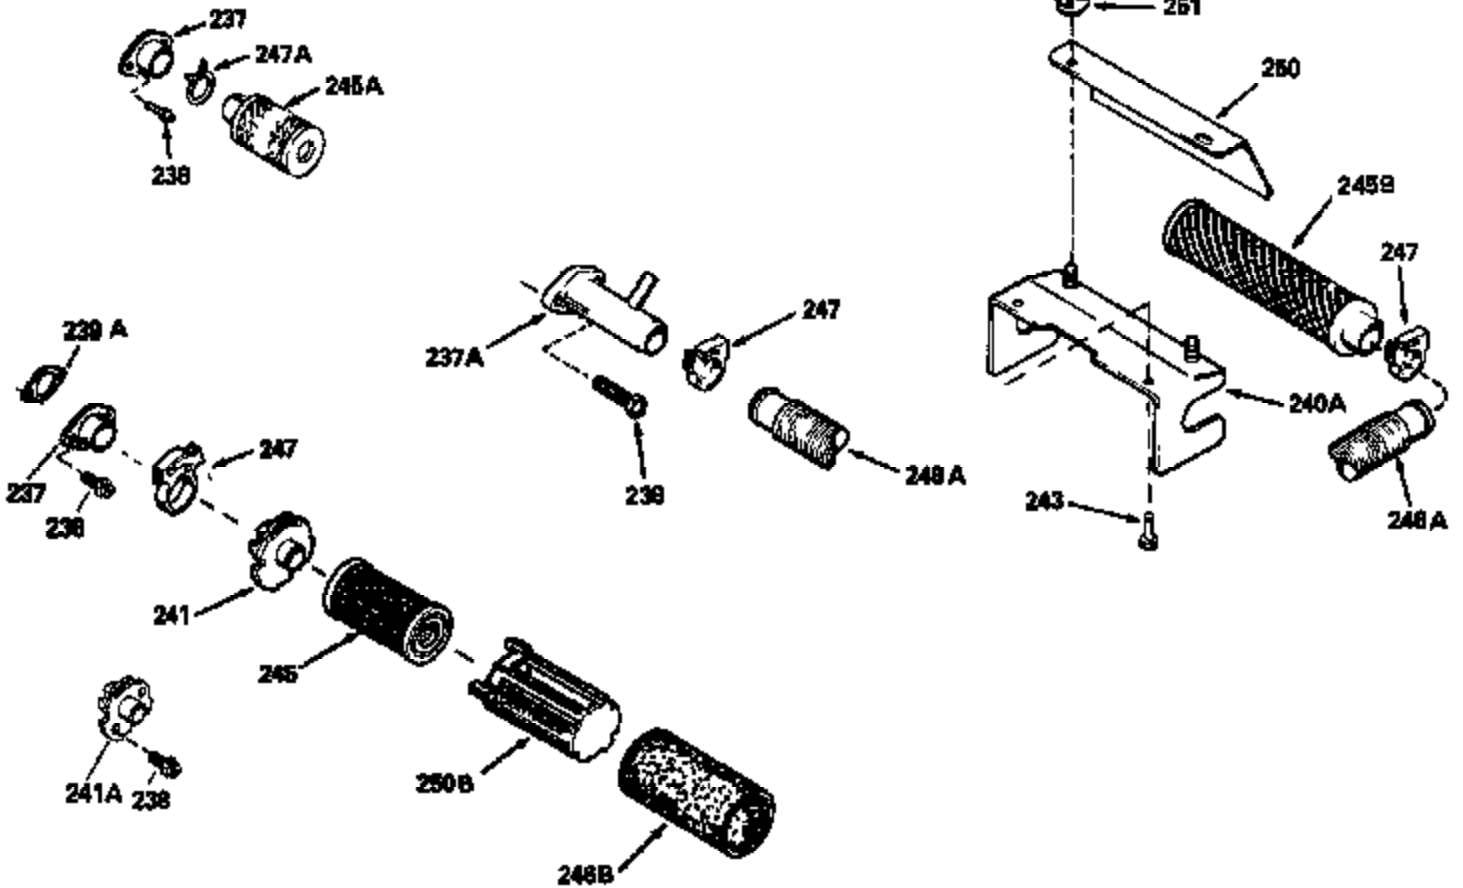

Ref #	Part Number	Qty	Description
19	31361		Spring, Extension
53	31745		Tang, Washer
54	31747		Washer, Flat
55C	31493		Pin, Drive
55B	31764		Shaft, P.T.O. (Incl. 55C & 59)
56	31746		Left Hand Worm Gear
57	31749		Ring, Retaining
58	31744		Seal, Oil
59	31787		Washer, Flat
69	35261		* Gasket, Mounting flange
70A	33521C		Flange Ass'y. (Incl.58, 72, 72A, 73, 75 & 80)
87	650492		Screw, 1/4-20 x 2-1/4"
182	6201		Screw, 1/4-28 x 7/8"
185	31384A		Pipe, Intake (Incl. 224)
186	34337		Link, Governor spring
209	30200		Screw, 10-24 x 9/16"
223	650451		Screw, 1/4-20 x 1"
238	650806		Screw, 10-32 x 5/8"
246B	35435		Filter, Pre-Air (Use as required)