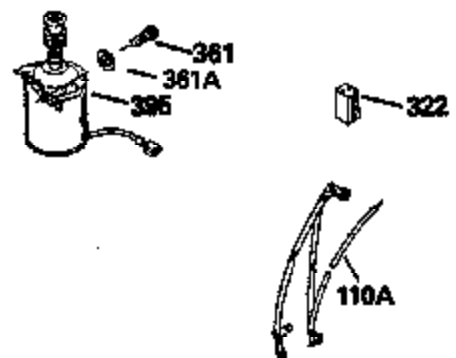

Ref #	Part Number	Qty	Description
210	27793		Clip, Conduit
211	28942		Screw, 10-32 x 3/8"
274	26754A		* Gasket, Exhaust (Use as required)
275A	35603		Muffler (Incl. 277)
277A	30063		Screw, 1/4-20 x 1/2" (Use as required)
277	650795		Screw, 1/4-20 x 2-1/4"
370F	34387		Decal, Instruction (Optional)
415	730162		Muffler Adap.Kit(Incl.274,277A)(Use a s req.)
430	730574		Debris Screen Kit (Incl. 370F,431-433)(Opt.)
431	35596		Screen, Debris (Optional)
432	35597		Bracket, Debris screen (Optional)
433	650910		Screw, 8-32 x 1/4" (Optional)