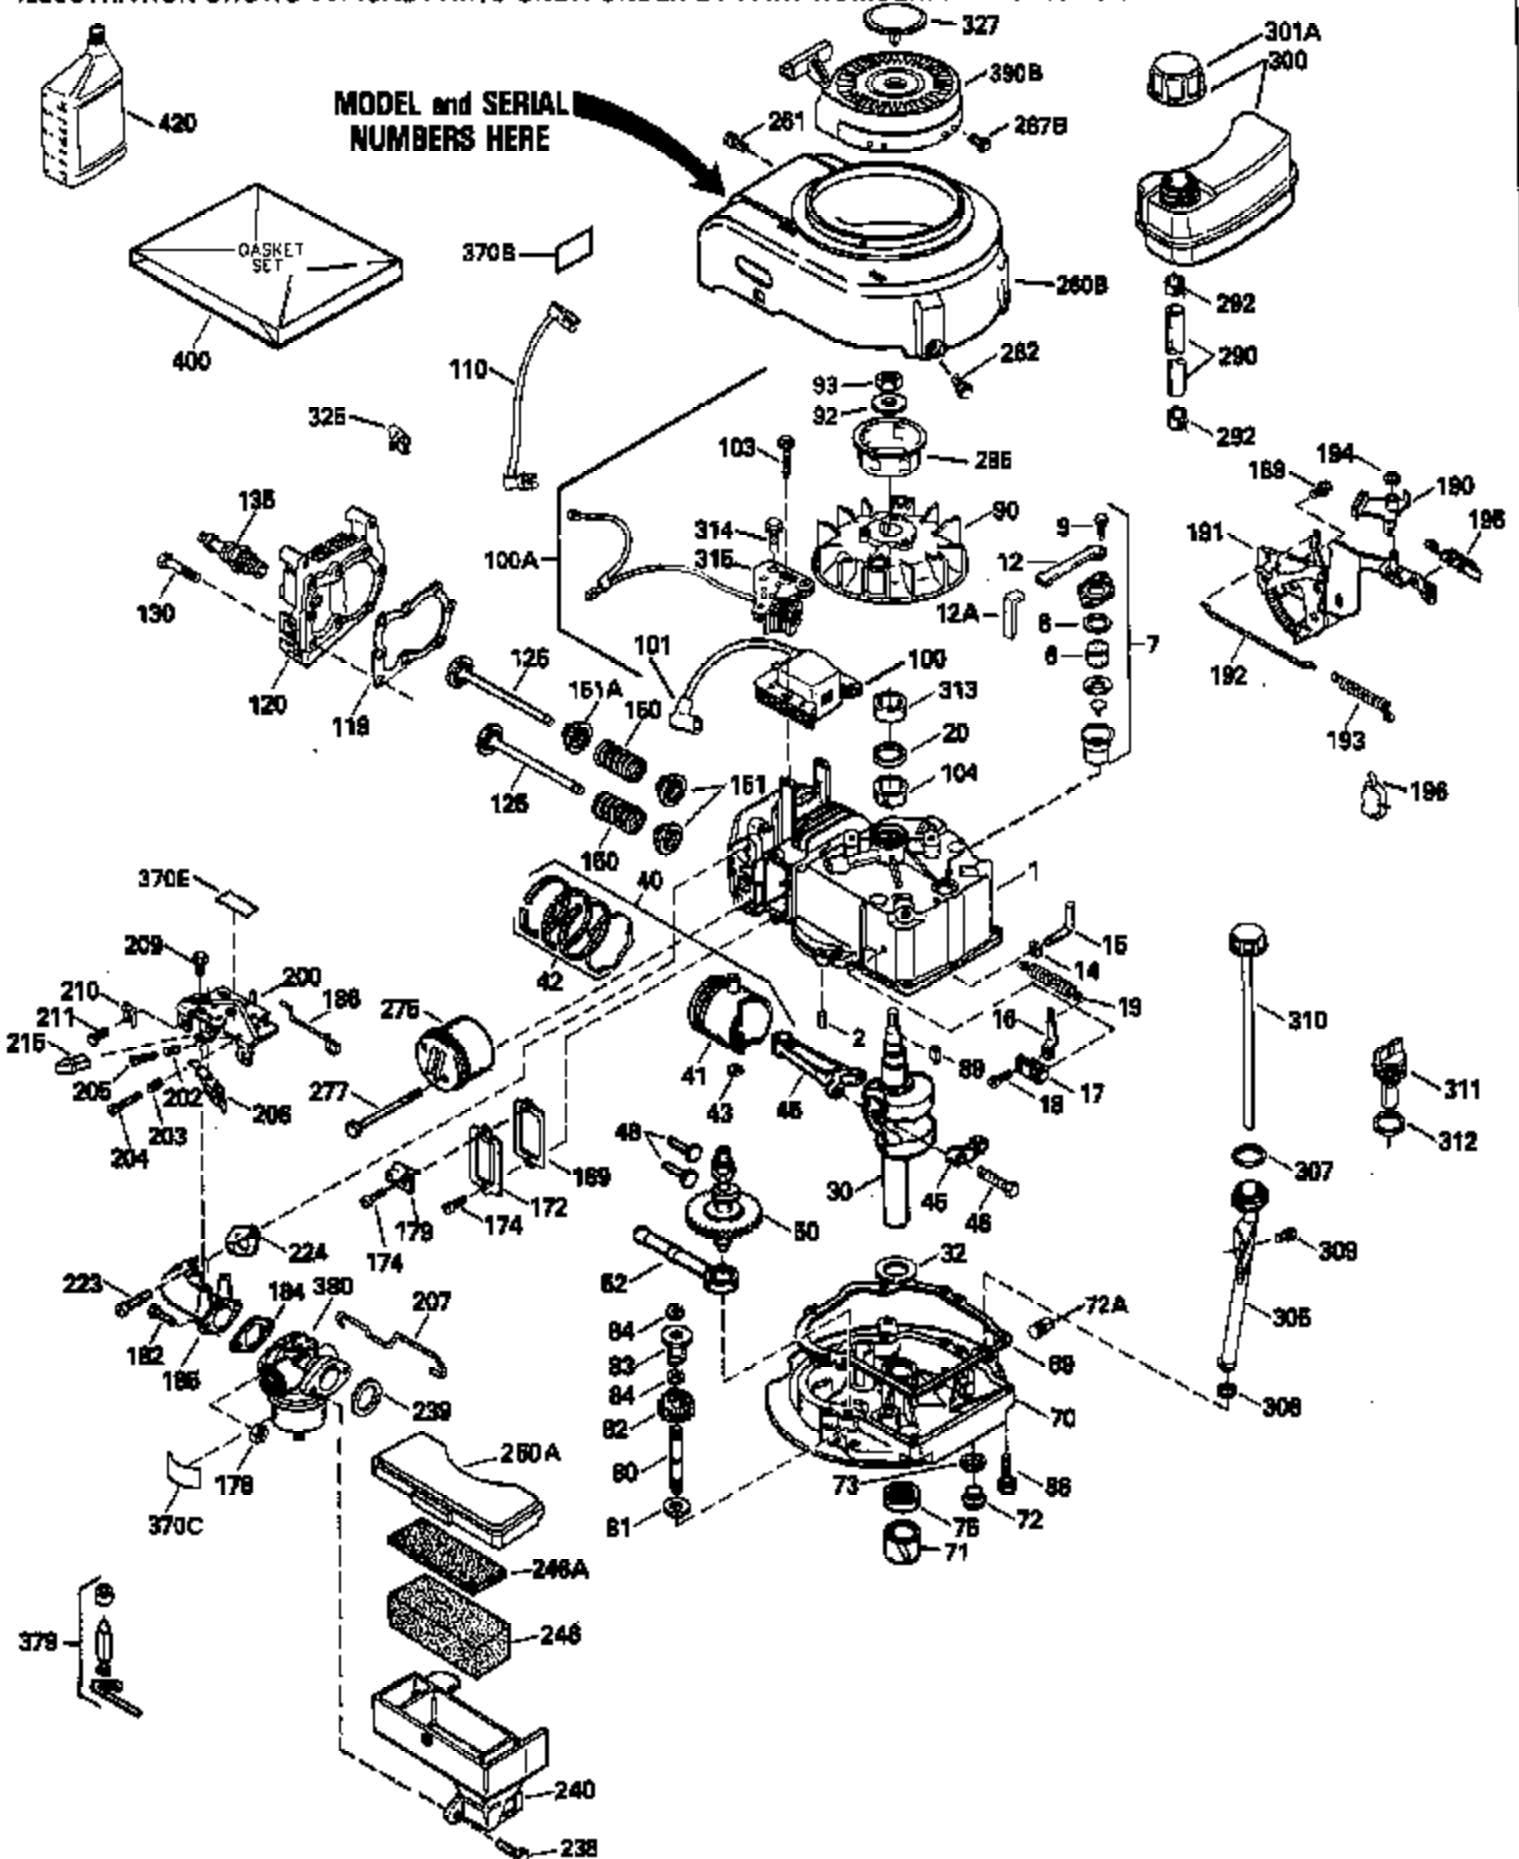

ILLUSTRATION SHOWS TYPICAL PARTS ONLY. ORDER BY PART NUMBER. PARTS NOT LISTED ARE SUPPLIED BY OEM.

Ref #	Part Number	Qty	Description
1	34975		Cylinder Ass'y. (Incl. 2, 8, 9 & 20) (2-1/2")
2	26727		Pin, Dowel
6	33734		Element, Breather
7	34214A		Breather Ass'y. (Incl. 6, 8, 9, 12 & 12A)
8	33735		* Gasket, Breather
9	30200		Screw, 10-24 x 9/16"
12	33886		Tube, Breather
14	28277		Washer
15	30589		Rod, Governor (Incl. 14)
16	34839		Lever, Governor
17	31335		Clamp, Governor lever
18	650548		Screw, 8-32 x 5/16"
19	31361		Spring, Extension
20	32600		Seal, Oil
30	34463		Crankshaft Ass'y.
40	34514		Piston, Pin & Ring Set (Std.) (2-1/2" Bore)
40	34515		Piston, Pin & Ring Set (.010" OS)
40	34516		Piston, Pin & Ring Set (.020" OS)
41	32538B		Piston & Pin Ass'y. (Incl. 43)(Std.)(2-1/2")
41	32548B		Piston & Pin Ass'y. (Incl. 43) (.010" OS)
41	32549B		Piston & Pin Ass'y. (Incl. 43) (.020" OS)
42	28986		Ring Set (Std.) (2-1/2" Bore)
42	28987		Ring Set (.010" OS)
42	28988		Ring Set (.020" OS)
43	20381		Ring, Piston pin retaining
45	30963B		Rod Assy., Connecting (Incl. 46)
46	32610A		Bolt, Connecting rod
48	27241		Lifter, Valve
50	33148A		Camshaft
52	29914		Oil Pump Assy.
69	35261		* Gasket, Mounting flange
70	35651B		Mounting Flange (Incl. 72, 72A, 73, 7 5 & 80)
72	30572		Plug, Oil drain (Incl. 73)
73	28833		* Drain Plug Gasket (Not req. W/plastic plug)
75	26208		Seal, Oil
80	30574		Shaft, Governor
81	30590A		Washer, Flat
82	30591		Gear Assy., Governor (Incl. 81)
83	30588A		Spool, Governor
84	29193		Ring, Retaining
86	650488		Screw, 1/4-20 x 1-1/4"
89	610995		Flywheel Key
90	611046A		Flywheel
92	650815		Washer, Belleville
93	650816		Nut, Flywheel
100	34431		Solid State Ignition NOTE: Specs with this ignition system can still service individual components (points, condenser, etc.)See Div. 3, Sec. A, page TVS75 & TVS90 4,Reference numbers 122 thru 134. (This coil has been superseded to 730207 solid state conversion kit)
100	730207		Magneto-to-Solid State Conversion Kit (Includes solid state module, solid state flywheel key, and instructions.)(Use as required on external ignition engines only.)
103	650814		Screw, Torx T-15, 10-24 x 1"
110	34432		Ground Wire
119	29953C		* Gasket, Cylinder head
120	34335		Head, Cylinder