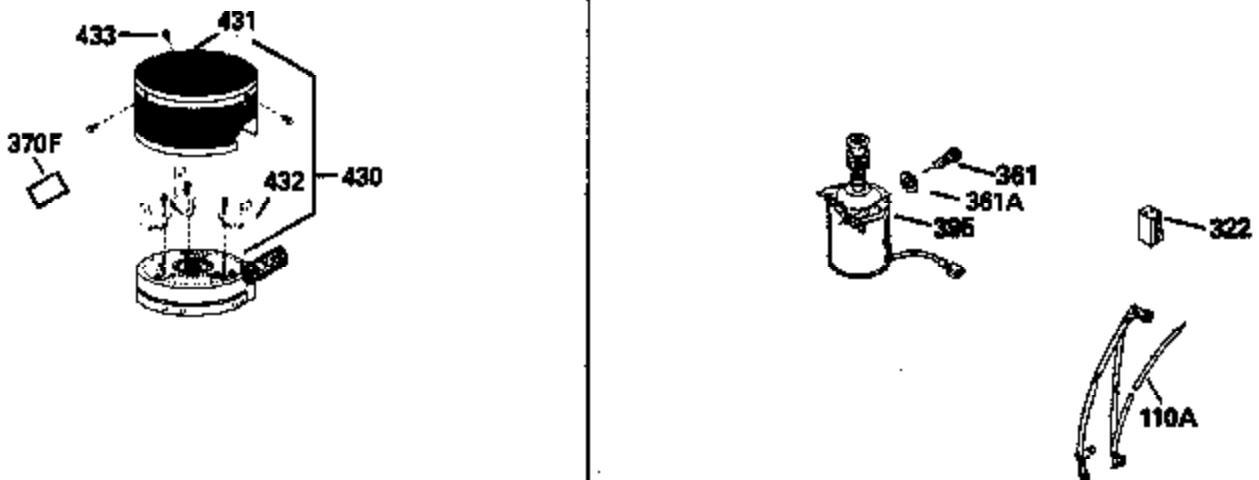

Ref #	Part Number	Qty	Description
420	730225		SAE 30, 4-Cycle Engine Oil (Quart)

ILLUSTRATION SHOWS TYPICAL PARTS ONLY. ORDER BY PART NUMBER. PARTS NOT LISTED ARE SUPPLIED BY OEM.

Engine Parts List #2

Ref #	Part Number	Qty	Description
118	730194		Rope Guide Kit (Use as required with 34476 fuel tank)
238	650806		Screw, 10-32 x 5/8"
246C	35705		Filter, Pre-Air (Optional)
260	34840		Housing, Blower
262	650831		Screw, 1/4-20 x 15/32"
287	650802		Screw, 1/4-20 x 5/8"
287A	650735		Screw, 10-24 x 3/8" (Use as required)
287A			Pop Rivet, (3/16" Dia.)(Purchase locally)
298	28763		Screw, 10-32 x 35/64"
300B	34476		Fuel Tank (Incl. 292 & 301)
301	33032		Fuel Cap
326	34113		Plug, Screen
359	34834		Guard, Flywheel
370B	34363		Decal, Instruction
370A	34346		Decal, Instruction
370	550223		Decal, Name
390	590531		Side Mount Rewind Starter (Refer to Division 5, Section C, page 32 or Fiche 8, Grid G-8 for breakdown)