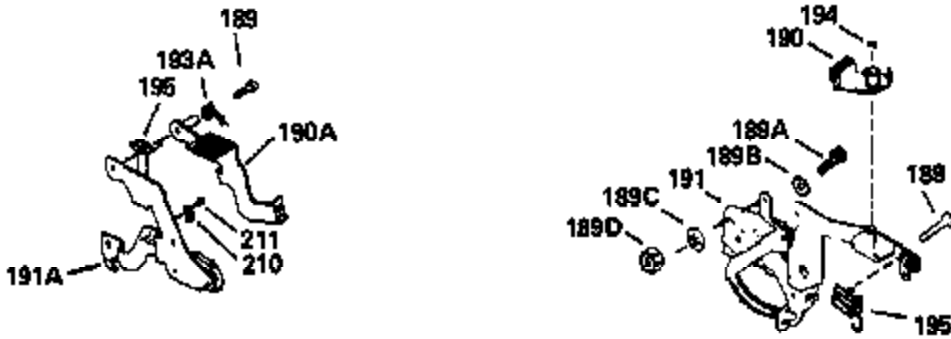

Ref #	Part Number	Qty	Description
420	730225		SAE 30, 4-Cycle Engine Oil (Quart)

ILLUSTRATION SHOWS TYPICAL PARTS ONLY. ORDER BY PART NUMBER. PARTS NOT LISTED ARE SUPPLIED BY OEM.

Engine Parts List #2

Ref #	Part Number	Qty	Description
118	730194		Rope Guide Kit (Use as required with 34476 fuel tank)
238	650806		Screw, 10-32 x 5/8"
246C	35705		Filter, Pre-Air (Optional)
260	34840		Housing, Blower
262	650831		Screw, 1/4-20 x 15/32"
287	650802		Screw, 1/4-20 x 5/8"
287A	650735		Screw, 10-24 x 3/8" (Use as required)
287A			Pop Rivet, (3/16" Dia.)(Purchase locally)
298	28763		Screw, 10-32 x 35/64"
300B	34476		Fuel Tank (Incl. 292 & 301)
301	33032		Fuel Cap
326	34113		Plug, Screen
359	34834		Guard, Flywheel
370B	34363		Decal, Instruction
370A	34346		Decal, Instruction
370	550223		Decal, Name
390	590531		Side Mount Rewind Starter (Refer to Division 5, Section C, page 32 or Fiche 8, Grid G-8 for breakdown)