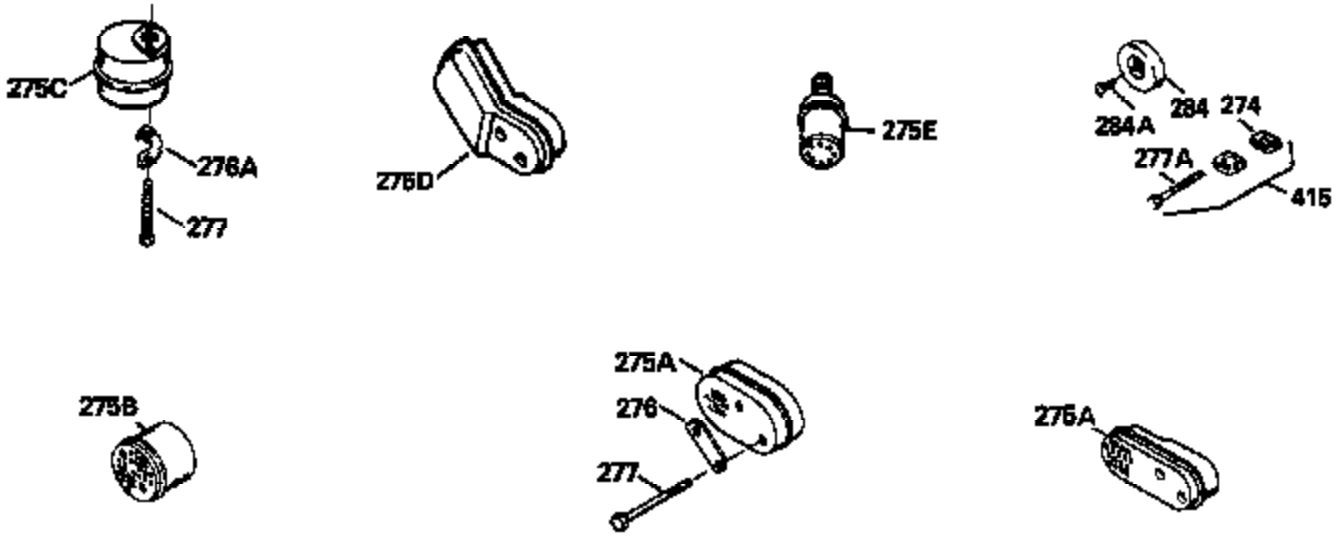

Ref #	Part Number	Qty	Description
420	730225		SAE 30, 4-Cycle Engine Oil (Quart)

ILLUSTRATION SHOWS TYPICAL PARTS ONLY. ORDER BY PART NUMBER. PARTS NOT LISTED ARE SUPPLIED BY OEM.

Engine Parts List #2

Ref #	Part Number	Qty	Description
118	730194		Rope Guide Kit (Use as required with 34476 fuel tank)
238	650806		Screw, 10-32 x 5/8"
246C	35705		Filter, Pre-Air (Optional)
260	34840		Housing, Blower
262	650831		Screw, 1/4-20 x 15/32"
287	650802		Screw, 1/4-20 x 5/8"
287A	650735		Screw, 10-24 x 3/8" (Use as required)
287A			Pop Rivet, (3/16" Dia.)(Purchase locally)
298	28763		Screw, 10-32 x 35/64"
300B	34476		Fuel Tank (Incl. 292 & 301)
301	33032		Fuel Cap
326	34113		Plug, Screen
359	34834		Guard, Flywheel
370B	34363		Decal, Instruction
370A	34346		Decal, Instruction
370	550223		Decal, Name
390	590531		Side Mount Rewind Starter (Refer to Division 5, Section C, page 32 or Fiche 8, Grid G-8 for breakdown)