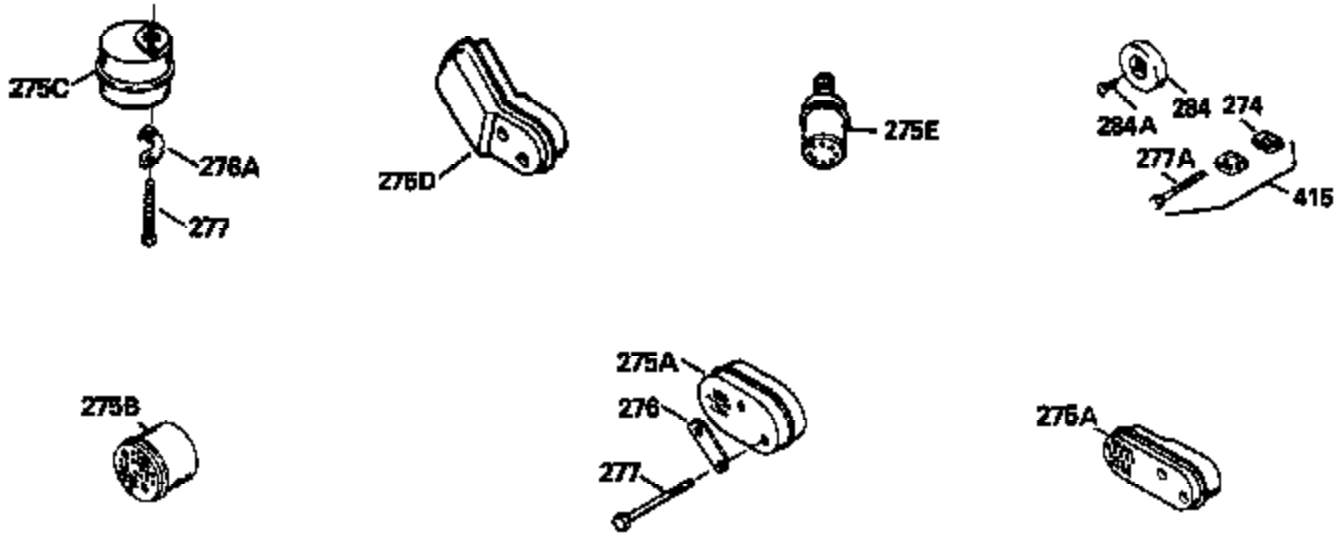

Ref #	Part Number	Qty	Description
210	27793		Clip, Conduit
211	28942		Screw, 10-32 x 3/8"
274	26754A		* Gasket, Exhaust (Use as required)
277A	30063		Screw, 1/4-20 x 1/2" (Use as required)
277	650795		Screw, 1/4-20 x 2-1/4"
370F	34387		Decal, Instruction (Optional)
415	730162		Muffler Adap.Kit(Incl.274,277A)(Use a s req.)
430	730574		Debris Screen Kit (Incl. 370F,431-433)(Opt.)
431	35596		Screen, Debris (Optional)
432	35597		Bracket, Debris screen (Optional)
433	650910		Screw, 8-32 x 1/4" (Optional)