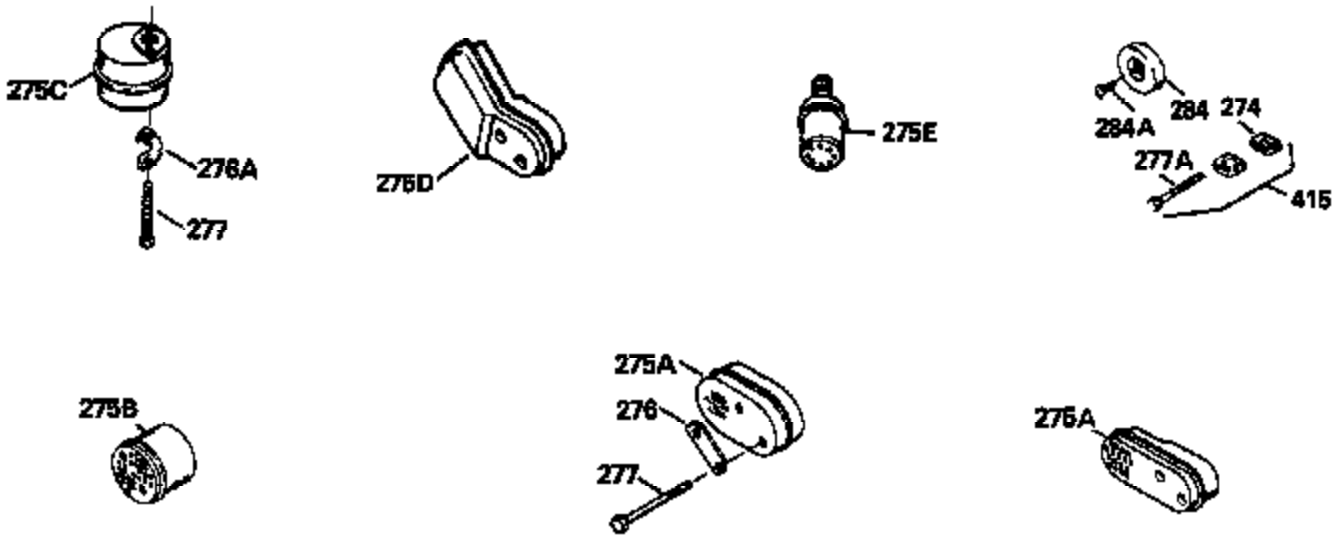

Ref #	Part Number	Qty	Description
210	27793		Clip, Conduit
211	28942		Screw, 10-32 x 3/8"
274	26754A		* Gasket, Exhaust (Use as required)
277A	30063		Screw, 1/4-20 x 1/2" (Use as required)
277	650795		Screw, 1/4-20 x 2-1/4"
370F	34387		Decal, Instruction (Optional)
415	730162		Muffler Adap.Kit(Incl.274,277A)(Use a s req.)
430	730574		Debris Screen Kit (Incl. 370F,431-433)(Opt.)
431	35596		Screen, Debris (Optional)
432	35597		Bracket, Debris screen (Optional)
433	650910		Screw, 8-32 x 1/4" (Optional)