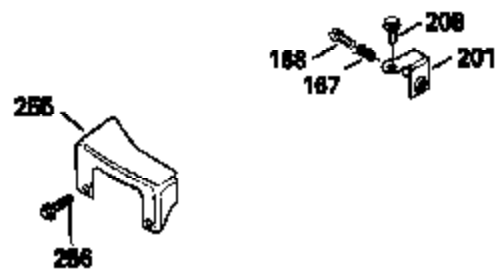

Ref #	Part Number	Qty	Description
19	31361		Spring, Extension
69	35261		* Gasket, Mounting flange
182	6201		Screw, 1/4-28 x 7/8"
185	31384A		Pipe, Intake (Incl. 224)
186	32653		Link, Governor spring
216	33086		Lever, Speed adjusting
223	650451		Screw, 1/4-20 x 1"
238	650806		Screw, 10-32 x 5/8"
246B	35435		Filter, Pre-Air (Use as required)