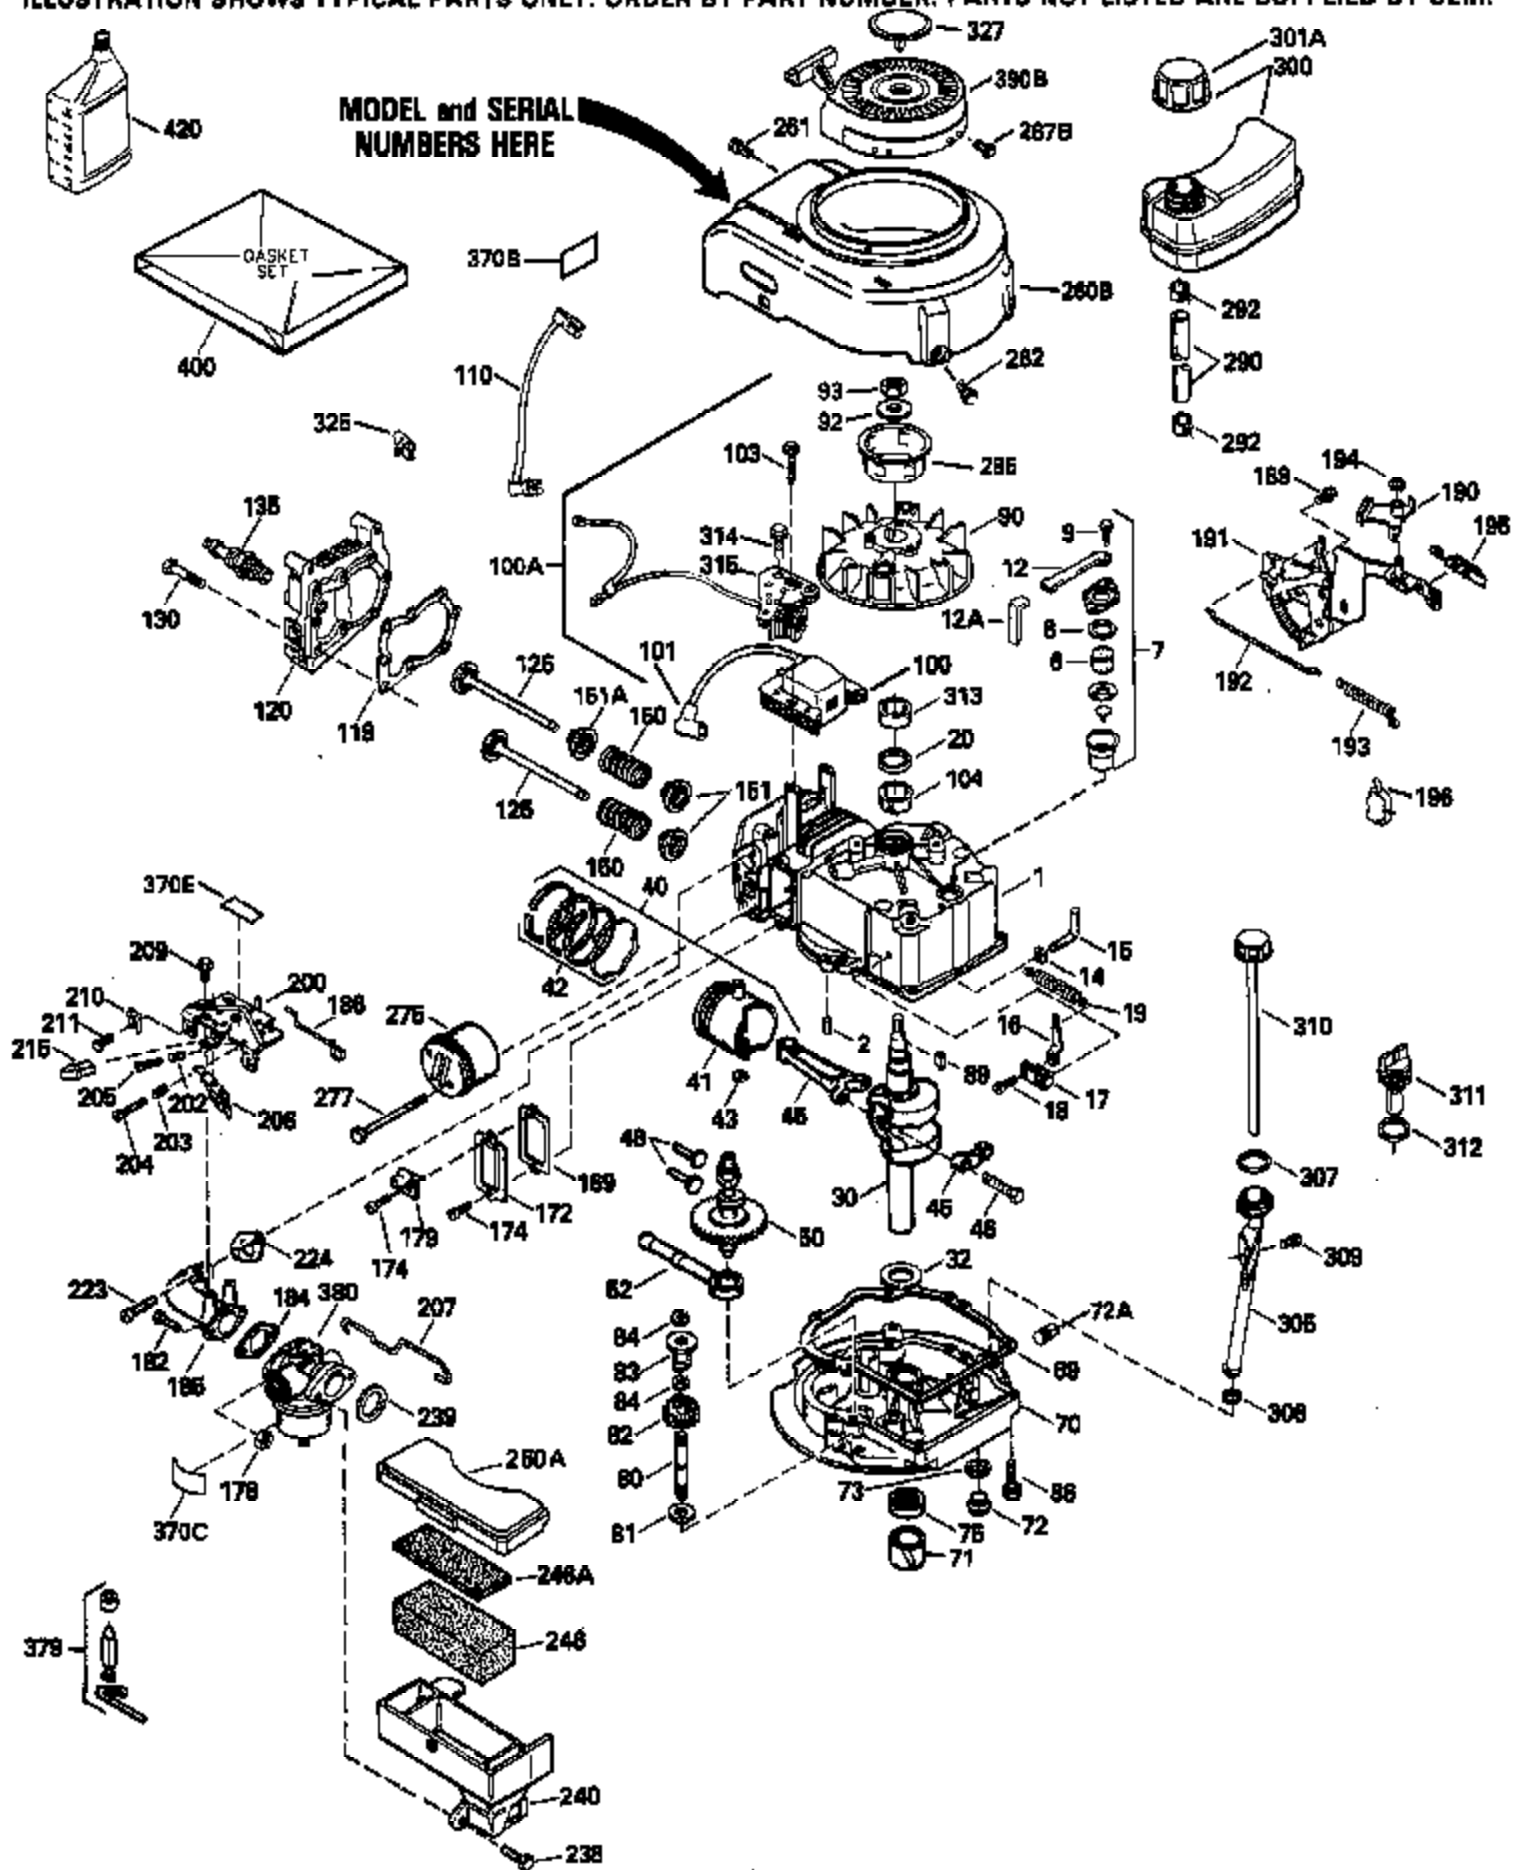

ILLUSTRATION SHOWS TYPICAL PARTS ONLY. ORDER BY PART NUMBER. PARTS NOT LISTED ARE SUPPLIED BY OEM.

Ref #	Part Number	Qty	Description
1	34975		Cylinder Ass'y. (Incl. 2, 8, 9 & 20) (2-1/2")
2	26727		Pin, Dowel
6	33734		Element, Breather
7	34214A		Breather Ass'y. (Incl. 6, 8, 9, 12 & 12A)
8	33735		* Gasket, Breather
9	30200		Screw, 10-24 x 9/16"
12	33886		Tube, Breather
14	28277		Washer
15	30589		Rod, Governor (Incl. 14)
16	31383A		Lever, Governor
17	31335		Clamp, Governor lever
18	650548		Screw, 8-32 x 5/16"
19	31361		Spring, Extension
20	32600		Seal, Oil
30	34463		Crankshaft Ass'y.
40	34514		Piston, Pin & Ring Set (Std.) (2-1/2" Bore)
40	34515		Piston, Pin & Ring Set (.010" OS)
40	34516		Piston, Pin & Ring Set (.020" OS)
41	32538B		Piston & Pin Ass'y. (Incl. 43)(Std.)(2-1/2")
41	32548B		Piston & Pin Ass'y. (Incl. 43) (.010" OS)
41	32549B		Piston & Pin Ass'y. (Incl. 43) (.020" OS)
42	28986		Ring Set (Std.) (2-1/2" Bore)
42	28987		Ring Set (.010" OS)
42	28988		Ring Set (.020" OS)
43	20381		Ring, Piston pin retaining
45	30963B		Rod Assy., Connecting (Incl. 46)
46	32610A		Bolt, Connecting rod
48	27241		Lifter, Valve
50	33148A		Camshaft
52	29914		Oil Pump Assy.
69	35261		* Gasket, Mounting flange
70	35651B		Mounting Flange (Incl. 72, 72A, 73, 7 5 & 80)
72	30572		Plug, Oil drain (Incl. 73)
73	28833		* Drain Plug Gasket (Not req. W/plastic plug)
75	26208		Seal, Oil
80	30574		Shaft, Governor
81	30590A		Washer, Flat
82	30591		Gear Assy., Governor (Incl. 81)
83	30588A		Spool, Governor
84	29193		Ring, Retaining
86	650488		Screw, 1/4-20 x 1-1/4"
89	610995		Flywheel Key
90	611046A		Flywheel
92	650815		Washer, Belleville
93	650816		Nut, Flywheel
100	34431		Solid State Ignition NOTE: Specs with this ignition system can still service individual components (points, condenser, etc.)See Div. 3, Sec. A, page TVS75 & TVS90 4,Reference numbers 122 thru 134. (This coil has been superseded to 730207 solid state conversion kit)
100	730207		Magneto-to-Solid State Conversion Kit (Includes solid state module, solid state flywheel key, and instructions.)(Use as required on external ignition engines only.)
103	650814		Screw, Torx T-15, 10-24 x 1"
110	30831		Ground Wire (Incl. 120)
119	29953C		* Gasket, Cylinder head
120	34335		Head, Cylinder