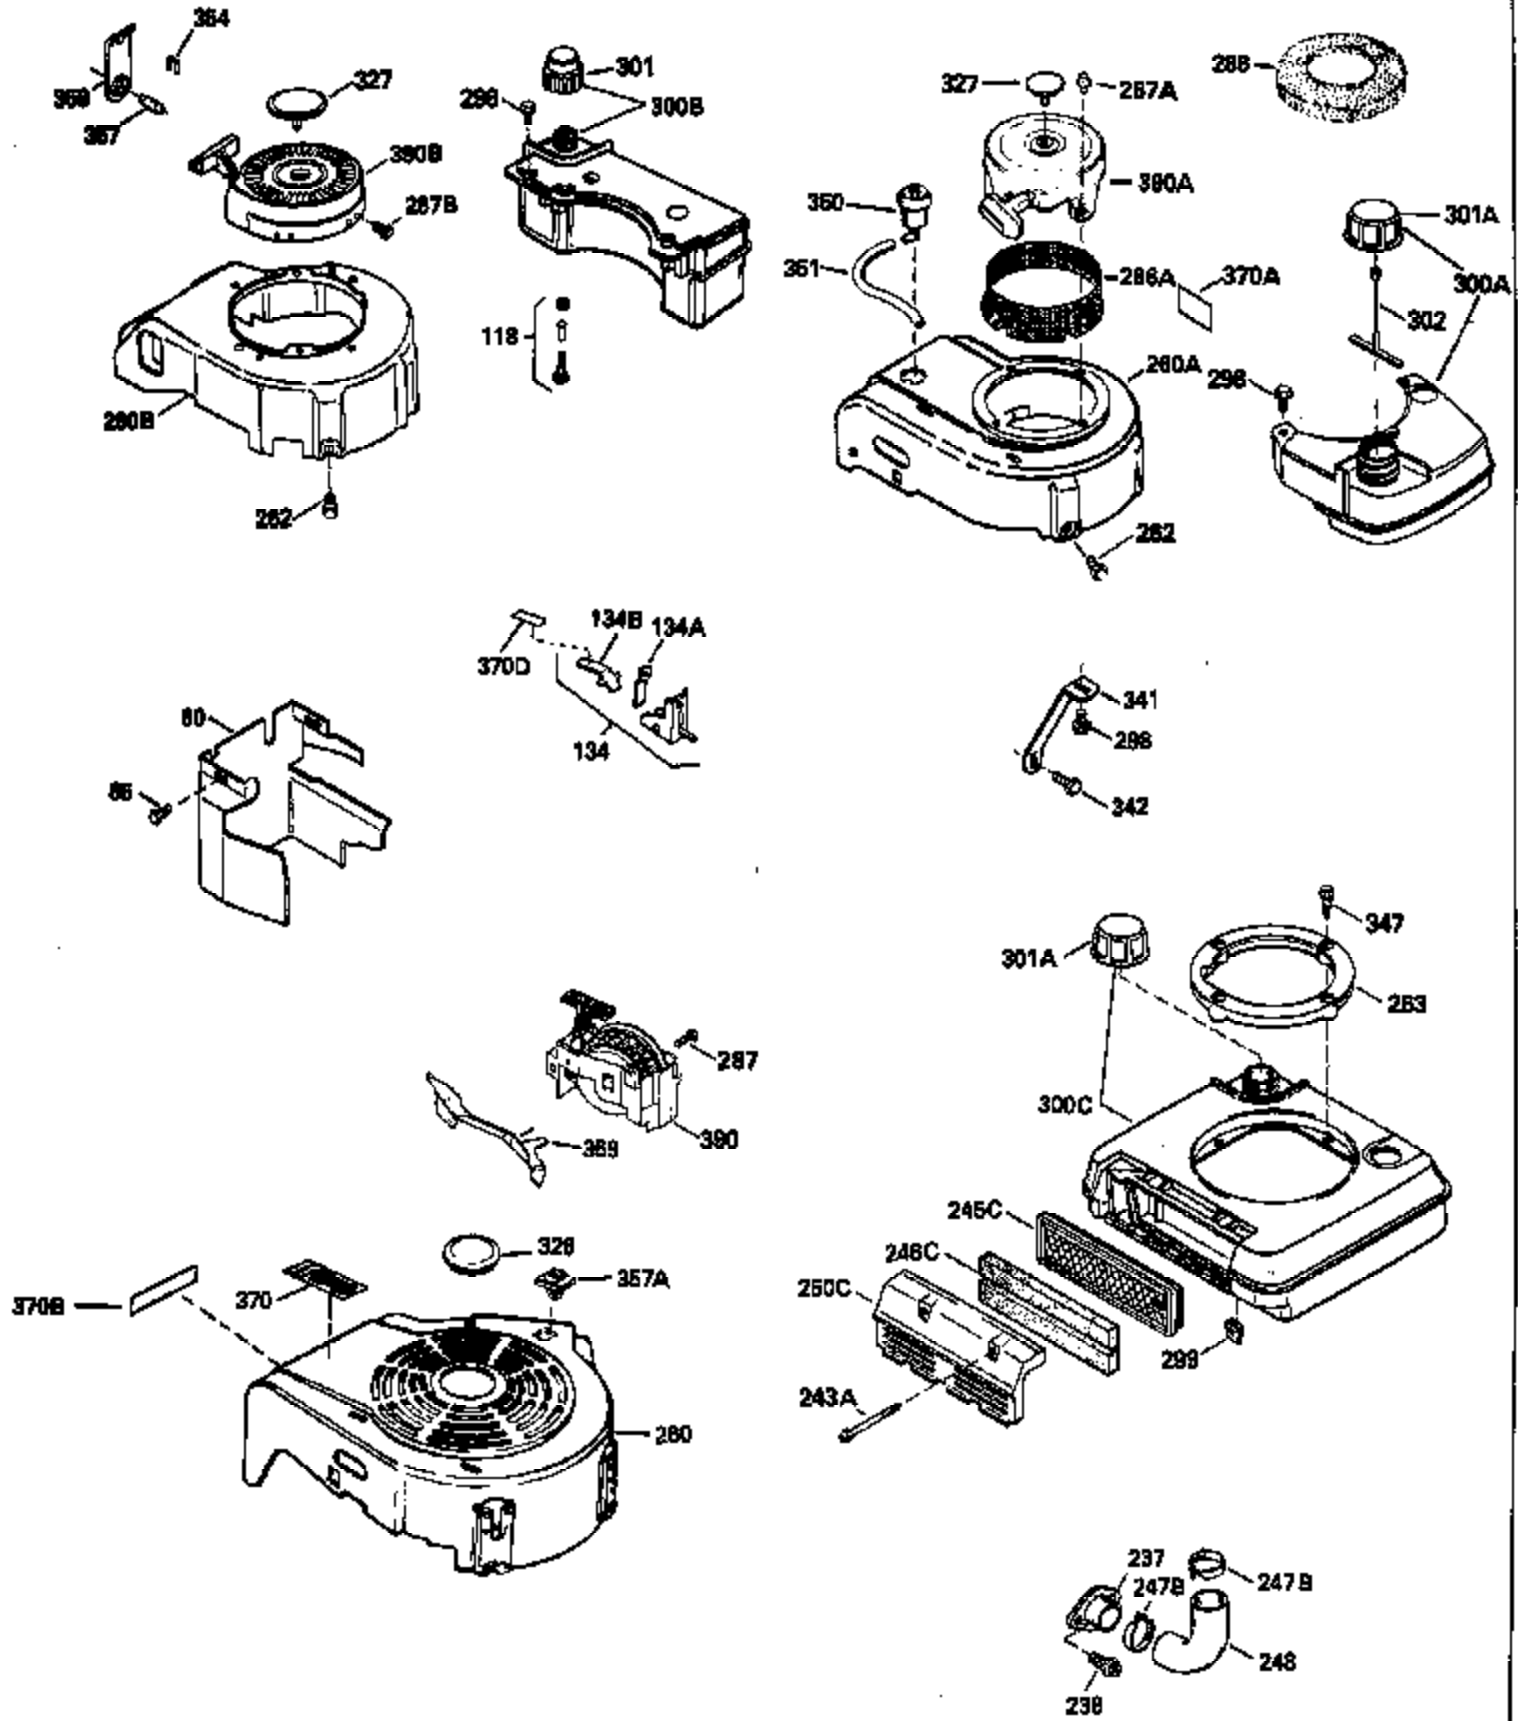

ILLUSTRATION SHOWS TYPICAL PARTS ONLY. ORDER BY PART NUMBER. PARTS NOT LISTED ARE SUPPLIED BY OEM.

Ref #	Part Number	Qty	Description
118	730194		Rope Guide Kit (Use as required with 34476 fuel tank)
134	34657		Spark Plug Stop Lever (Incl. 134A & 1 34B)
134A	34438		Spring, Stop switch
134B	34439		Clip, Stop switch
238	650806		Screw, 10-32 x 5/8"
246C	35705		Filter, Pre-Air (Optional)
260	34345		Housing, Blower
262	650831		Screw, 1/4-20 x 15/32"
287A	650735		Screw, 10-24 x 3/8" (Use as required)
287A			Pop Rivet, (3/16" Dia.)(Purchase locally)
287	650802		Screw, 1/4-20 x 5/8"
301	33032		Fuel Cap
326	34113		Plug, Screen
370D	34407		Decal, Stop control
370A	34365		Decal, Instruction
390	590531		Side Mount Rewind Starter (Refer to Division 5, Section C, page 32 or Fiche 8, Grid G-8 for breakdown)