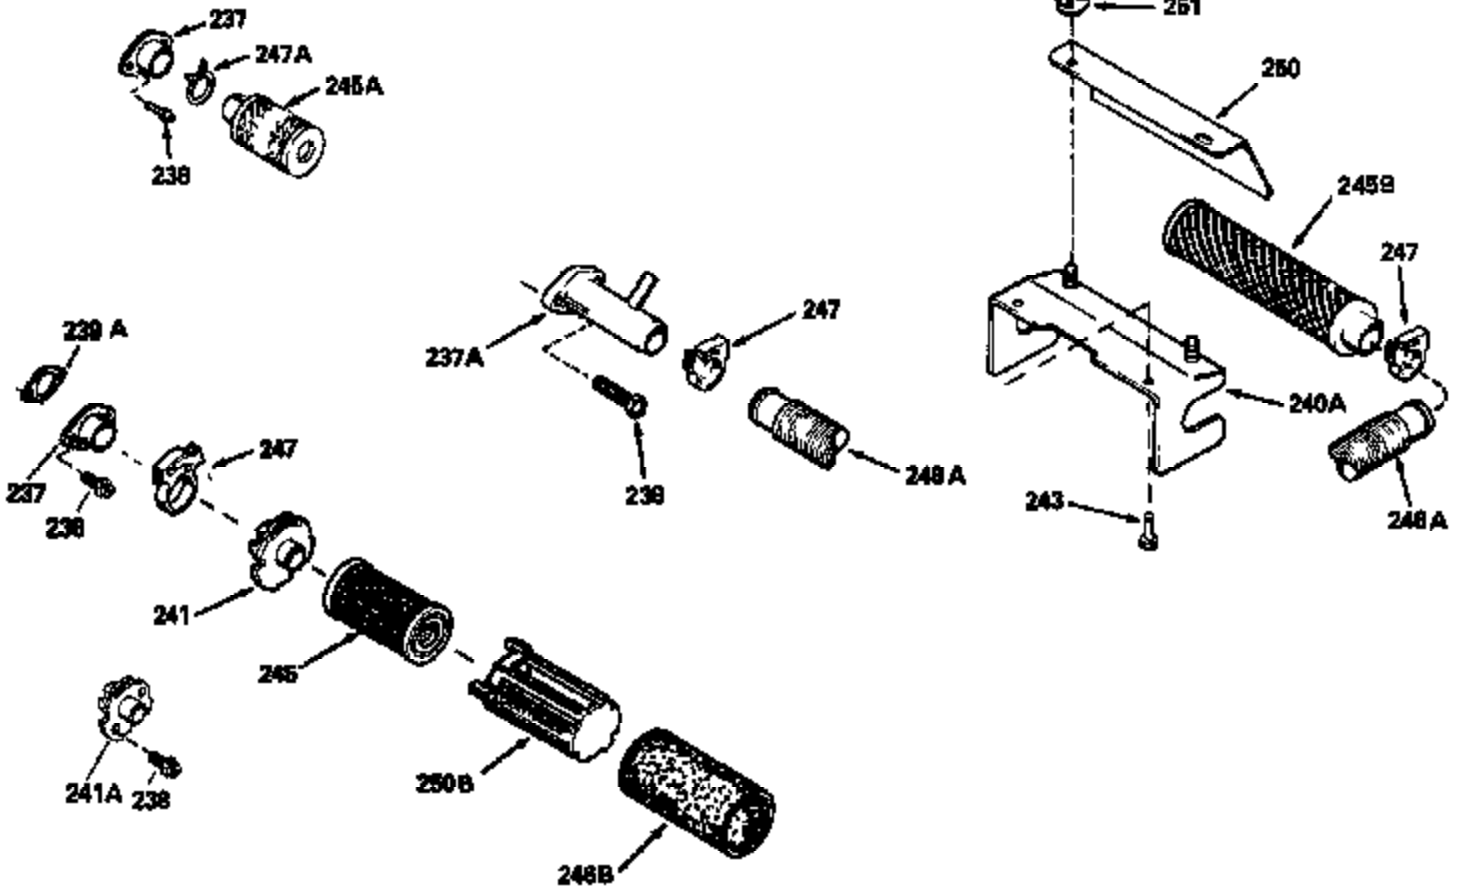

Ref #	Part Number	Qty	Description
19	31361		Spring, Extension
69	35261		* Gasket, Mounting flange
182	6201		Screw, 1/4-28 x 7/8"
185	31384A		Pipe, Intake (Incl. 224)
186	32653		Link, Governor spring
216	33086		Lever, Speed adjusting
223	650451		Screw, 1/4-20 x 1"
238	650806		Screw, 10-32 x 5/8"
246B	35435		Filter, Pre-Air (Use as required)