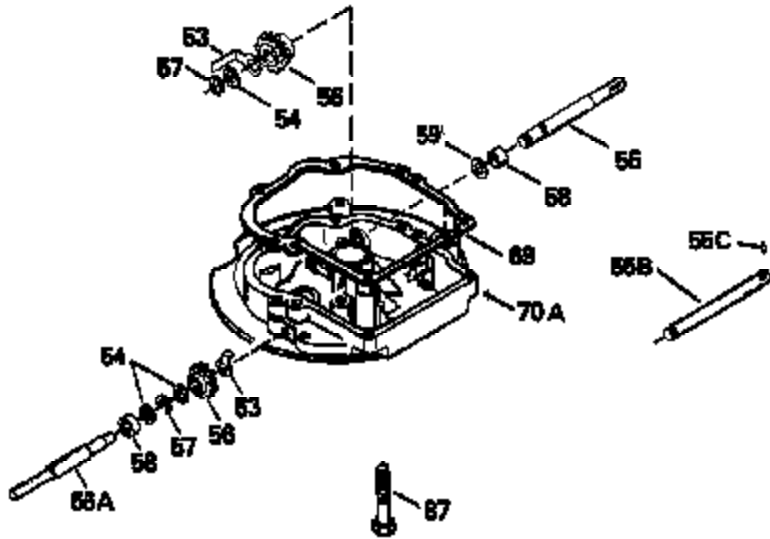

Ref #	Part Number	Qty	Description
19	31361		Spring, Extension
69	35261		* Gasket, Mounting flange
182	6201		Screw, 1/4-28 x 7/8"
185	31384A		Pipe, Intake (Incl. 224)
186	32653		Link, Governor spring
216	33086		Lever, Speed adjusting
223	650451		Screw, 1/4-20 x 1"
238	650806		Screw, 10-32 x 5/8"
246B	35435		Filter, Pre-Air (Use as required)