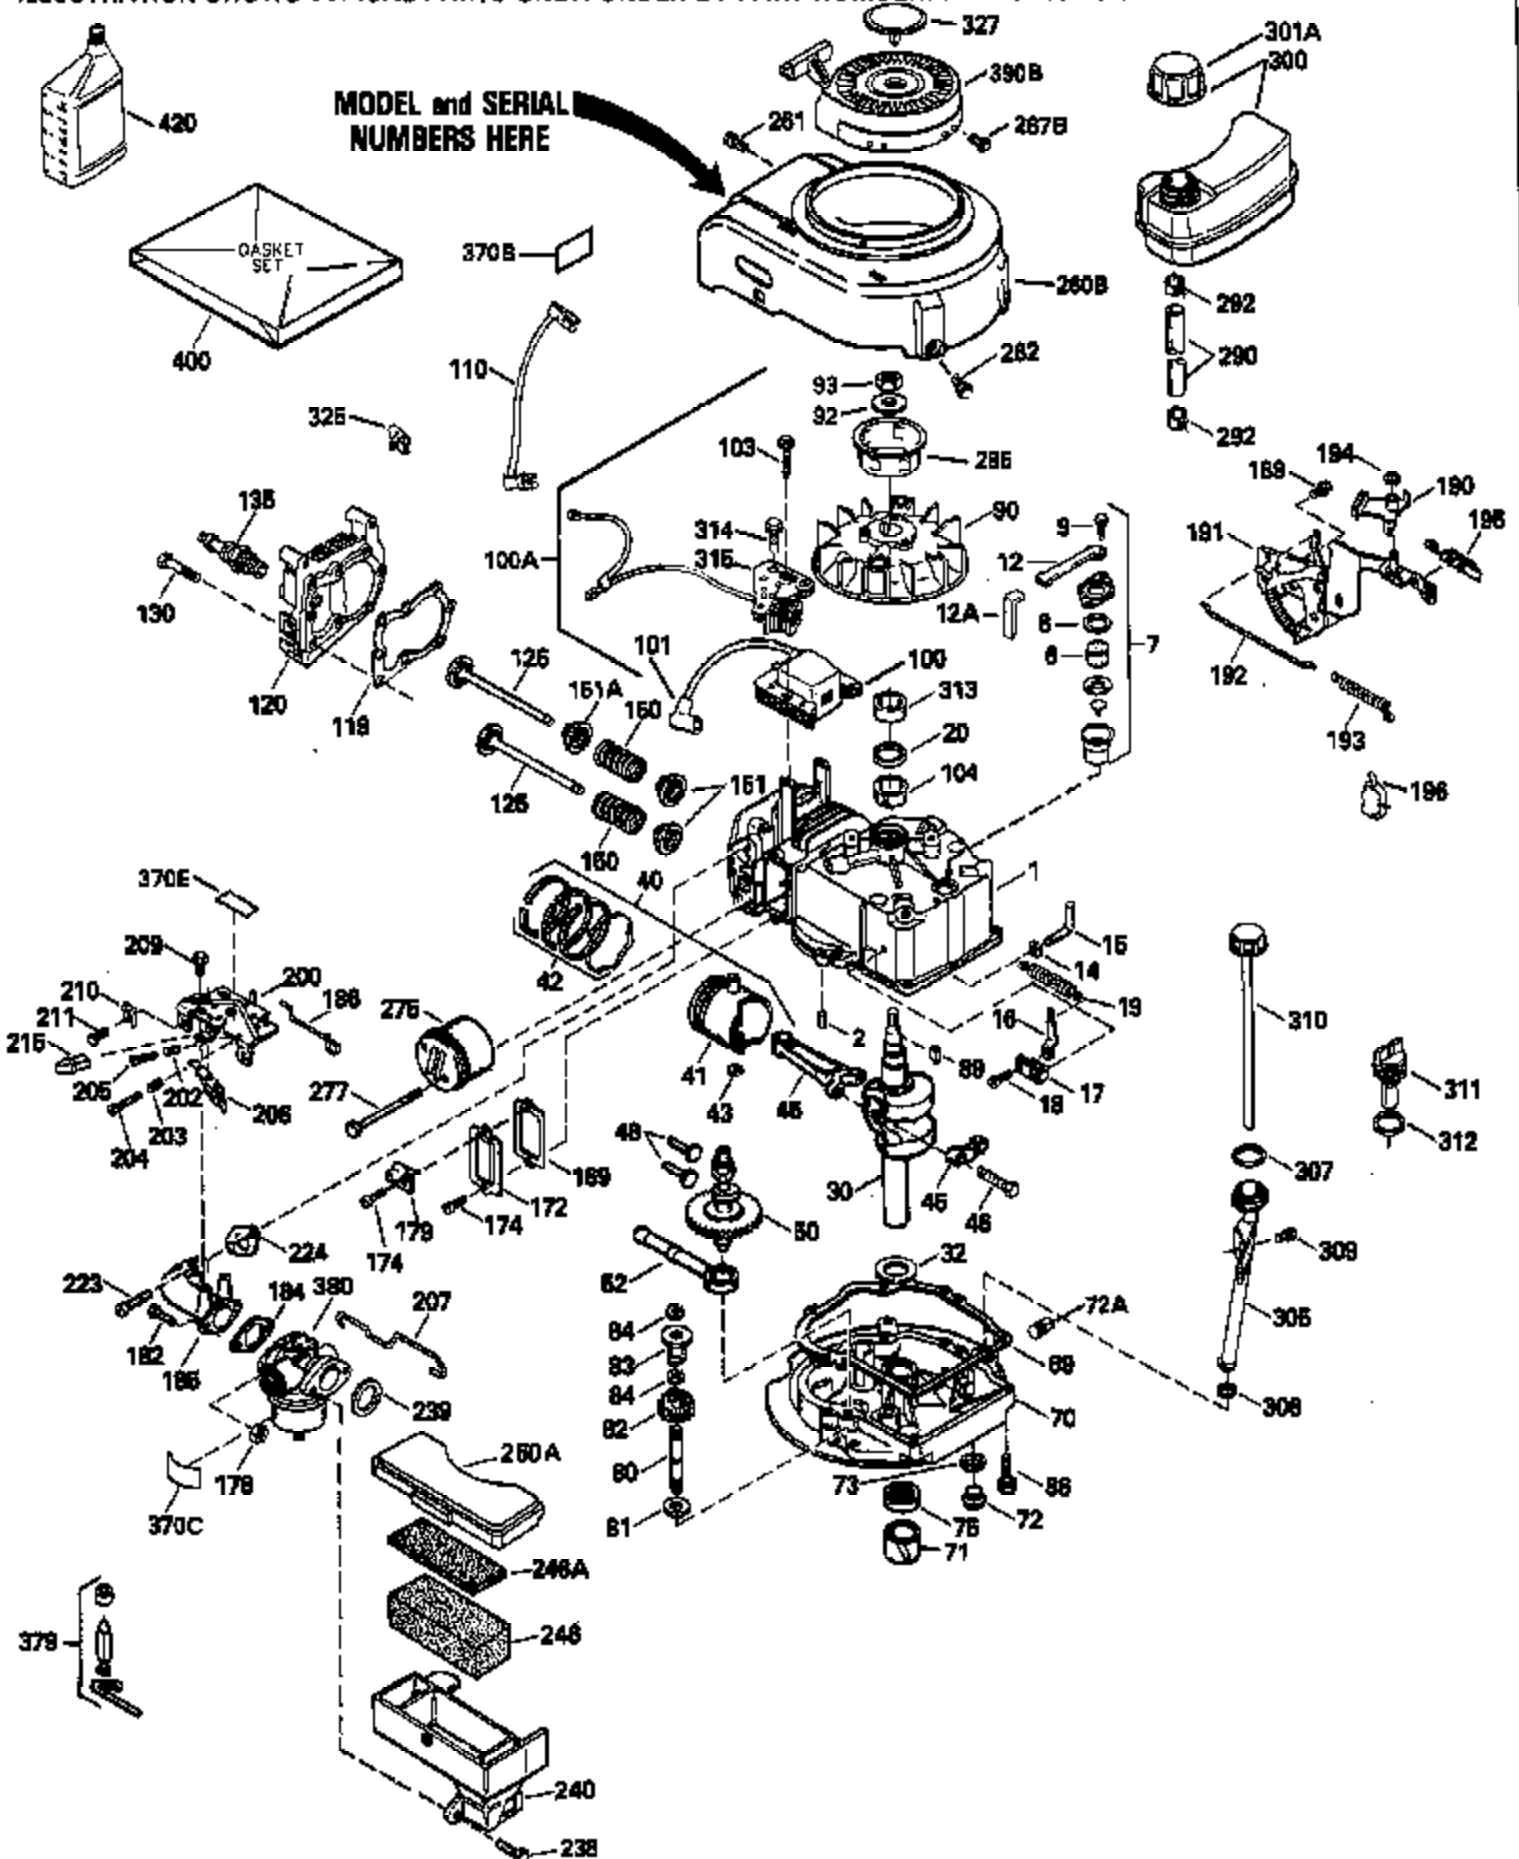

ILLUSTRATION SHOWS TYPICAL PARTS ONLY. ORDER BY PART NUMBER. PARTS NOT LISTED ARE SUPPLIED BY OEM.

Ref #	Part Number	Qty	Description
1	34975		Cylinder Ass'y. (Incl. 2, 8, 9 & 20) (2-1/2")
2	26727		Pin, Dowel
6	33734		Element, Breather
7	34214A		Breather Ass'y. (Incl. 6, 8, 9, 12 & 12A)
8	33735		* Gasket, Breather
9	30200		Screw, 10-24 x 9/16"
12	33886		Tube, Breather
14	28277		Washer
15	30589		Rod, Governor (Incl. 14)
16	31383A		Lever, Governor
17	31335		Clamp, Governor lever
18	650548		Screw, 8-32 x 5/16"
19	31361		Spring, Extension
20	32600		Seal, Oil
30	34463		Crankshaft Ass'y.
40	34514		Piston, Pin & Ring Set (Std.) (2-1/2" Bore)
40	34515		Piston, Pin & Ring Set (.010" OS)
40	34516		Piston, Pin & Ring Set (.020" OS)
41	32538B		Piston & Pin Ass'y. (Incl. 43)(Std.)(2-1/2")
41	32548B		Piston & Pin Ass'y. (Incl. 43) (.010" OS)
41	32549B		Piston & Pin Ass'y. (Incl. 43) (.020" OS)
42	28986		Ring Set (Std.) (2-1/2" Bore)
42	28987		Ring Set (.010" OS)
42	28988		Ring Set (.020" OS)
43	20381		Ring, Piston pin retaining
45	30963B		Rod Assy., Connecting (Incl. 46)
46	32610A		Bolt, Connecting rod
48	27241		Lifter, Valve
50	33148A		Camshaft
52	29914		Oil Pump Assy.
69	35261		* Gasket, Mounting flange
70	35651B		Mounting Flange (Incl. 72, 72A, 73, 7 5 & 80)
72	30572		Plug, Oil drain (Incl. 73)
73	28833		* Drain Plug Gasket (Not req. W/plastic plug)
75	26208		Seal, Oil
80	30574		Shaft, Governor
81	30590A		Washer, Flat
82	30591		Gear Assy., Governor (Incl. 81)
83	30588A		Spool, Governor
84	29193		Ring, Retaining
86	650488		Screw, 1/4-20 x 1-1/4"
89	610995		Flywheel Key
90	611046A		Flywheel
92	650815		Washer, Belleville
93	650816		Nut, Flywheel
100	34431		Solid State Ignition NOTE: Specs with this ignition system can still service individual components (points, condenser, etc.)See Div. 3, Sec. A, page TVS75 & TVS90 4,Reference numbers 122 thru 134. (This coil has been superseded to 730207 solid state conversion kit)
100	730207		Magneto-to-Solid State Conversion Kit (Includes solid state module, solid state flywheel key, and instructions.)(Use as required on external ignition engines only.)
103	650814		Screw, Torx T-15, 10-24 x 1"
110	30831		Ground Wire (Incl. 120)
119	29953C		* Gasket, Cylinder head
120	34335		Head, Cylinder