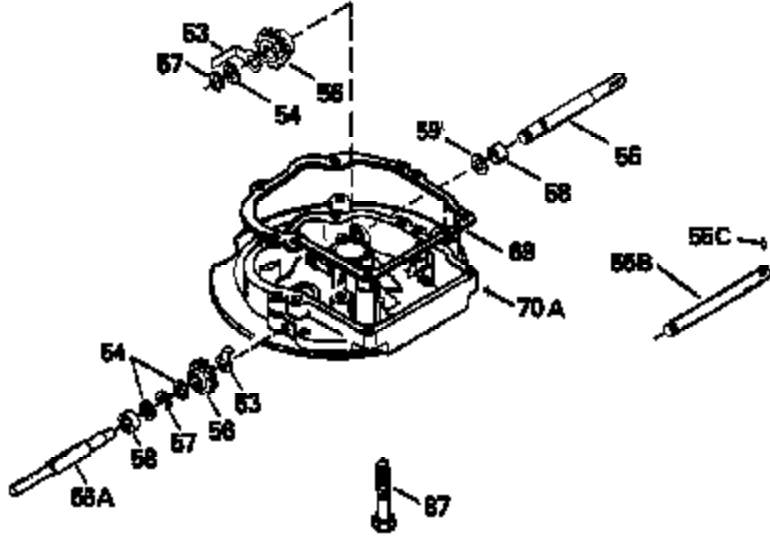

ILLUSTRATION SHOWS TYPICAL PARTS ONLY. ORDER BY PART NUMBER. PARTS NOT LISTED ARE SUPPLIED BY OEM.

Engine Parts List #2

Ref #	Part Number	Qty	Description
118	730194		Rope Guide Kit (Use as required with 34476 fuel tank)
134	34657		Spark Plug Stop Lever (Incl. 134A & 1 34B)
134A	34438		Spring, Stop switch
134B	34439		Clip, Stop switch
238	650806		Screw, 10-32 x 5/8"
246C	35705		Filter, Pre-Air (Optional)
260	34932		Housing, Blower
262	650831		Screw, 1/4-20 x 15/32"
287A	650735		Screw, 10-24 x 3/8" (Use as required)
287A			Pop Rivet, (3/16" Dia.)(Purchase locally)
287	650802		Screw, 1/4-20 x 5/8"
301	33032		Fuel Cap
326	34113		Plug, Screen
370D	34407		Decal, Stop control
370A	34365		Decal, Instruction
390	590531		Side Mount Rewind Starter (Refer to Division 5, Section C, page 32 or Fiche 8, Grid G-8 for breakdown)

Ref #	Part Number	Qty	Description
19	31361		Spring, Extension
53	31745		Tang, Washer
54	31747		Washer, Flat
55A	33651		Shaft, P.T.O.
56	33401		Right Hand Worm Gear
57	33537		Ring, Retaining
58	31744		Seal, Oil
69	35261		* Gasket, Mounting flange
70A	33535B		Flange Ass'y. (Incl.58, 72, 72A, 73, 75 & 80)
87	650492		Screw, 1/4-20 x 2-1/4"
182	6201		Screw, 1/4-28 x 7/8"
185	31384A		Pipe, Intake (Incl. 224)
186	32653		Link, Governor spring
216	33086		Lever, Speed adjusting
223	650451		Screw, 1/4-20 x 1"
238	650806		Screw, 10-32 x 5/8"
246B	35435		Filter, Pre-Air (Use as required)