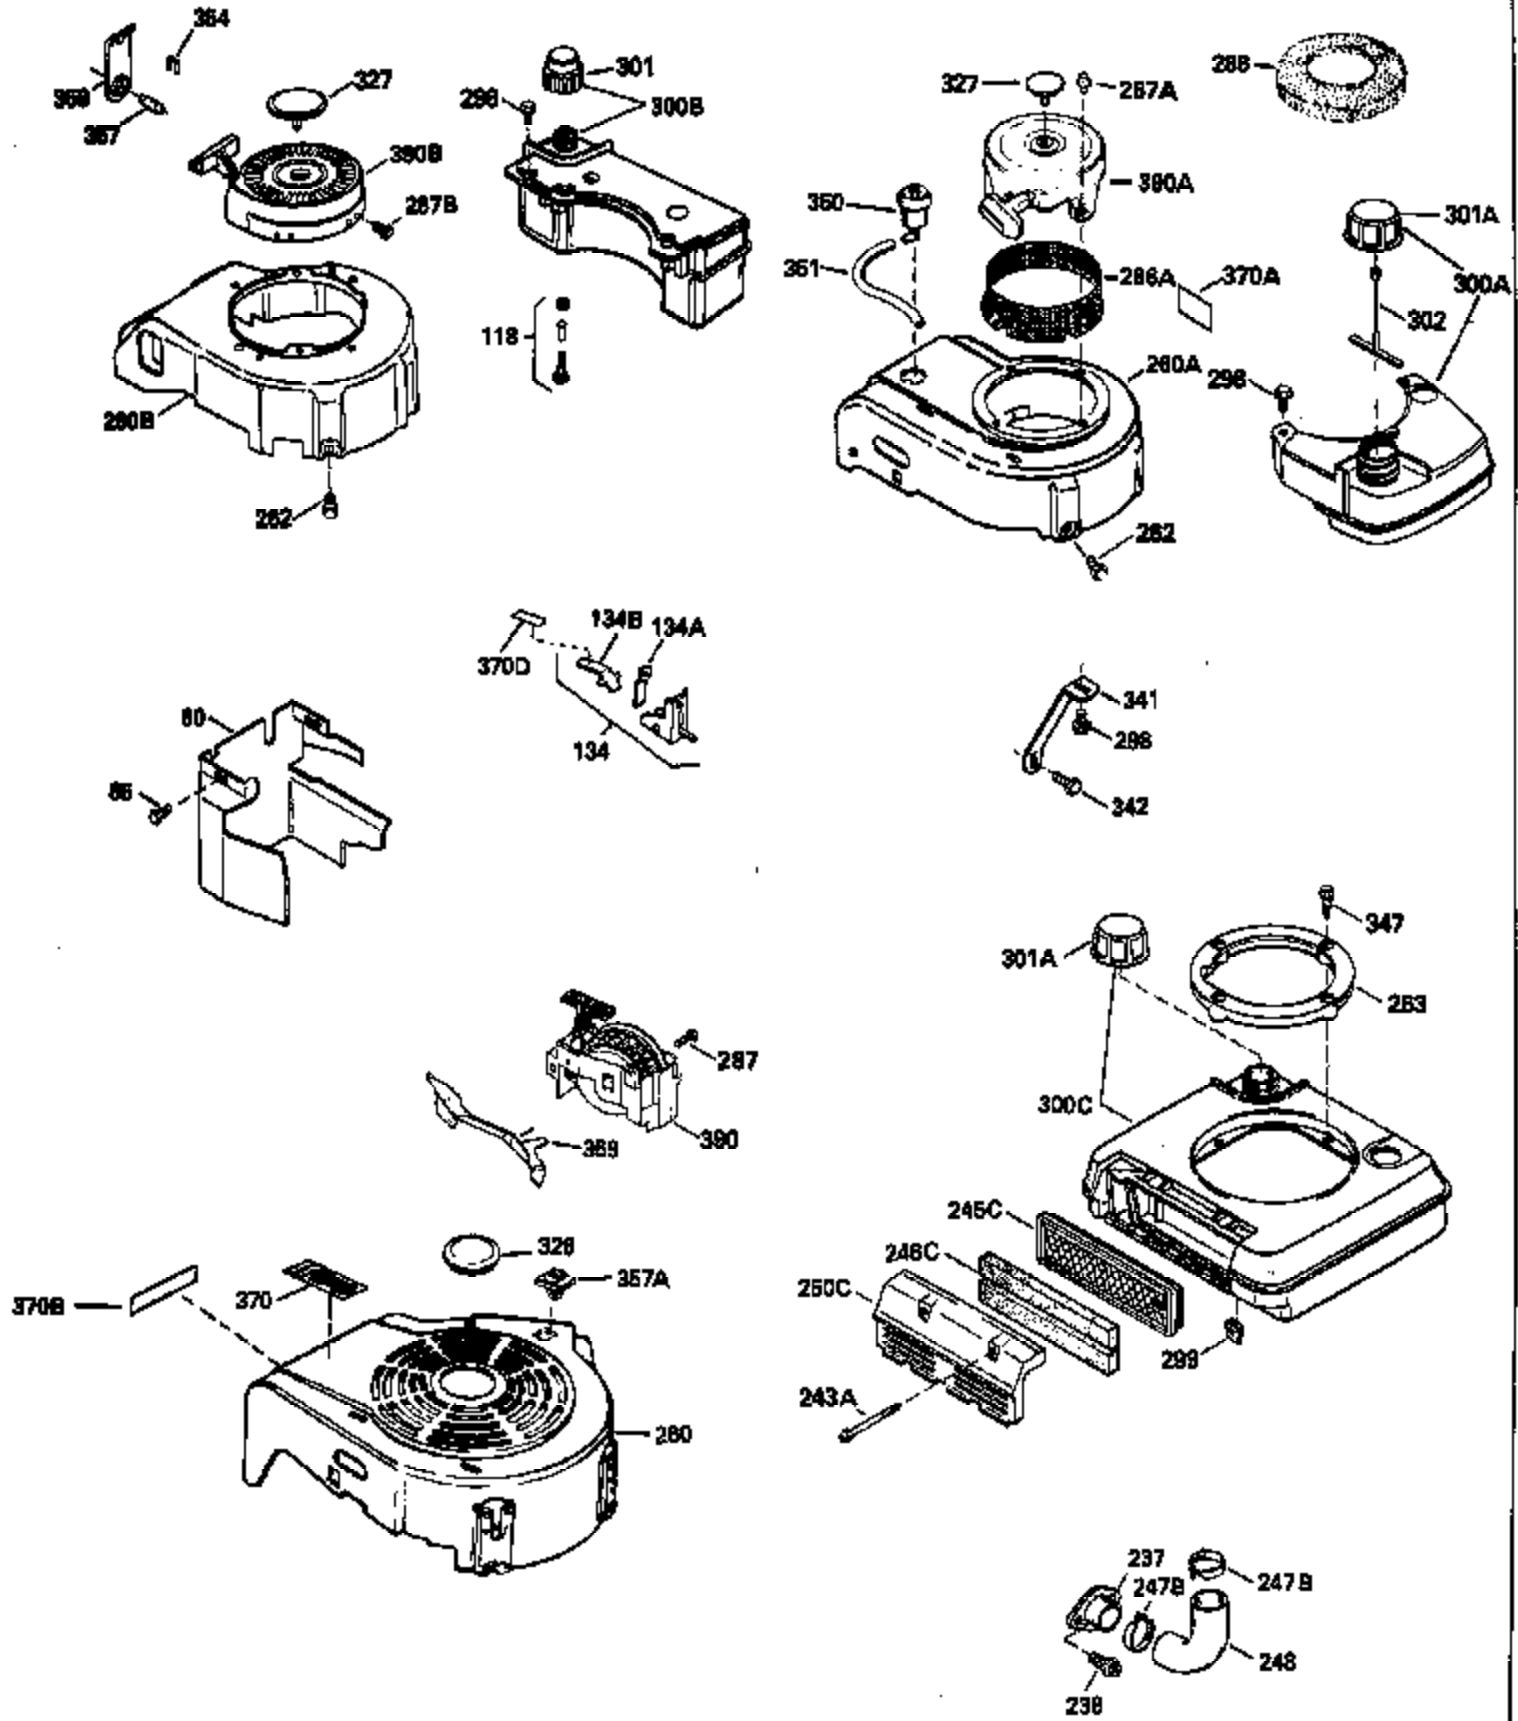

ILLUSTRATION SHOWS TYPICAL PARTS ONLY. ORDER BY PART NUMBER. PARTS NOT LISTED ARE SUPPLIED BY OEM.

Engine Parts List #2

Ref #	Part Number	Qty	Description
118	730194		Rope Guide Kit (Use as required with 34476 fuel tank)
134	34657		Spark Plug Stop Lever (Incl. 134A & 1 34B)
134A	34438		Spring, Stop switch
134B	34439		Clip, Stop switch
238	650806		Screw, 10-32 x 5/8"
246C	35705		Filter, Pre-Air (Optional)
260	34932		Housing, Blower
262	650831		Screw, 1/4-20 x 15/32"
287A	650735		Screw, 10-24 x 3/8" (Use as required)
287A			Pop Rivet, (3/16" Dia.)(Purchase locally)
287	650802		Screw, 1/4-20 x 5/8"
301	33032		Fuel Cap
326	34113		Plug, Screen
370D	34407		Decal, Stop control
370A	34365		Decal, Instruction
390	590531		Side Mount Rewind Starter (Refer to Division 5, Section C, page 32 or Fiche 8, Grid G-8 for breakdown)