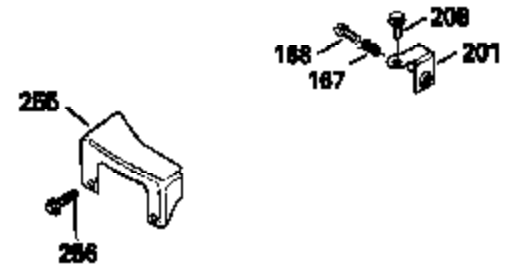

ILLUSTRATION SHOWS TYPICAL PARTS ONLY. ORDER BY PART NUMBER. PARTS NOT LISTED ARE SUPPLIED BY OEM.

Engine Parts List #2

Ref #	Part Number	Qty	Description
118	730194		Rope Guide Kit (Use as required with 34476 fuel tank)
134	34657		Spark Plug Stop Lever (Incl. 134A & 1 34B)
134A	34438		Spring, Stop switch
134B	34439		Clip, Stop switch
238	650806		Screw, 10-32 x 5/8"
246C	35705		Filter, Pre-Air (Optional)
260	34932		Housing, Blower
262	650831		Screw, 1/4-20 x 15/32"
287A	650735		Screw, 10-24 x 3/8" (Use as required)
287A			Pop Rivet, (3/16" Dia.)(Purchase locally)
287	650802		Screw, 1/4-20 x 5/8"
301	33032		Fuel Cap
326	34113		Plug, Screen
370D	34407		Decal, Stop control
370A	34365		Decal, Instruction
390	590531		Side Mount Rewind Starter (Refer to Division 5, Section C, page 32 or Fiche 8, Grid G-8 for breakdown)

Ref #	Part Number	Qty	Description
19	31361		Spring, Extension
53	31745		Tang, Washer
54	31747		Washer, Flat
55A	33651		Shaft, P.T.O.
56	33401		Right Hand Worm Gear
57	33537		Ring, Retaining
58	31744		Seal, Oil
69	35261		* Gasket, Mounting flange
70A	33535B		Flange Ass'y. (Incl.58, 72, 72A, 73, 75 & 80)
87	650492		Screw, 1/4-20 x 2-1/4"
182	6201		Screw, 1/4-28 x 7/8"
185	31384A		Pipe, Intake (Incl. 224)
186	32653		Link, Governor spring
216	33086		Lever, Speed adjusting
223	650451		Screw, 1/4-20 x 1"
238	650806		Screw, 10-32 x 5/8"
246B	35435		Filter, Pre-Air (Use as required)