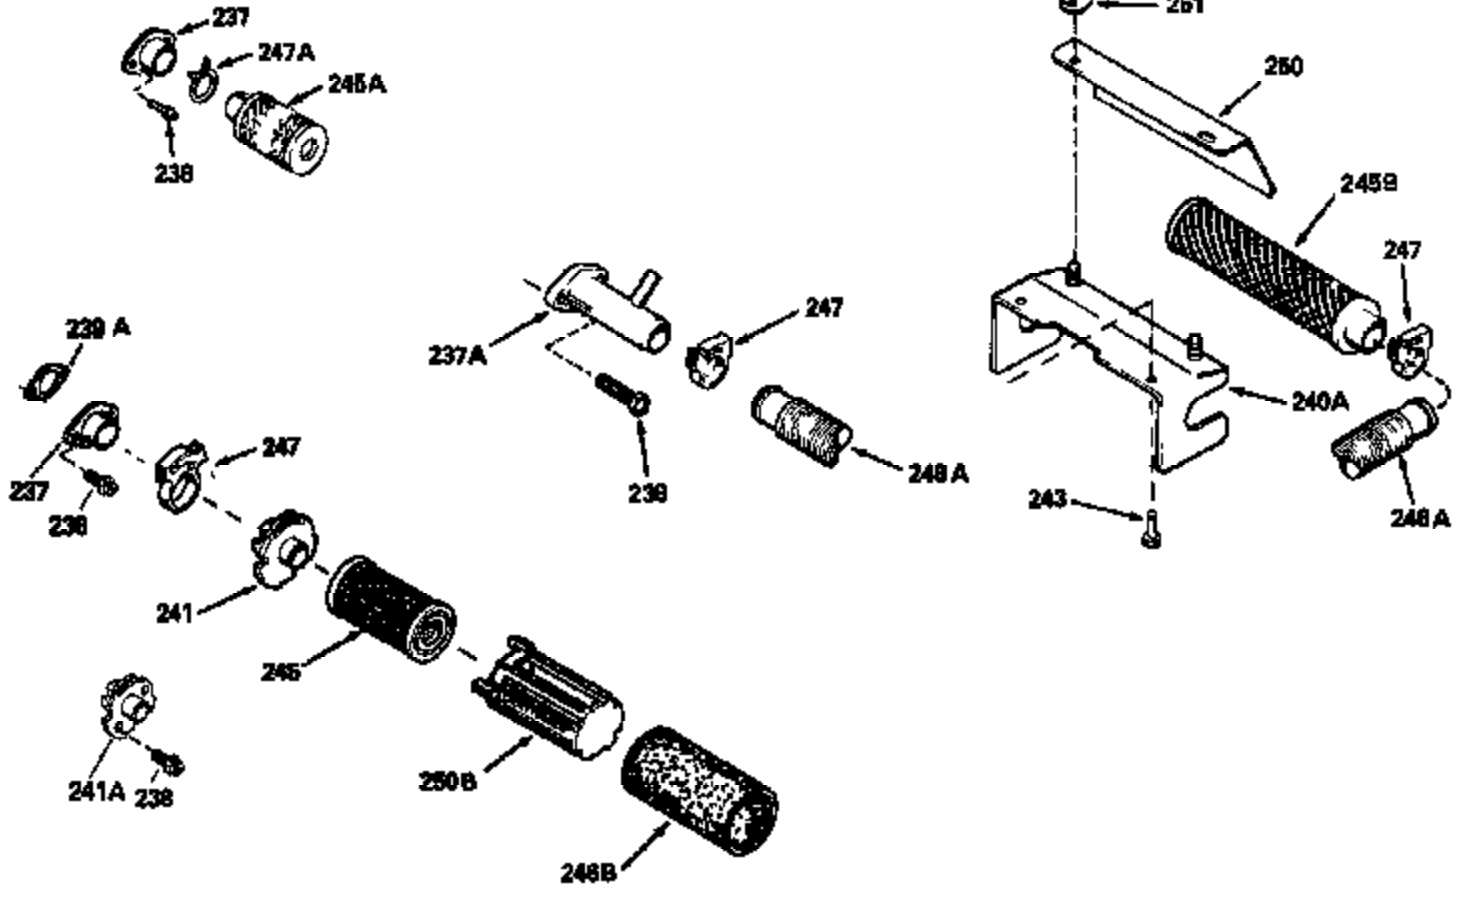

ILLUSTRATION SHOWS TYPICAL PARTS ONLY. ORDER BY PART NUMBER. PARTS NOT LISTED ARE SUPPLIED BY OEM.

Engine Parts List #2

Ref #	Part Number	Qty	Description
118	730194		Rope Guide Kit (Use as required with 34476 fuel tank)
134	34657		Spark Plug Stop Lever (Incl. 134A & 1 34B)
134A	34438		Spring, Stop switch
134B	34439		Clip, Stop switch
238	650806		Screw, 10-32 x 5/8"
246C	35705		Filter, Pre-Air (Optional)
260	34932		Housing, Blower
262	650831		Screw, 1/4-20 x 15/32"
287A	650735		Screw, 10-24 x 3/8" (Use as required)
287A			Pop Rivet, (3/16" Dia.)(Purchase locally)
287	650802		Screw, 1/4-20 x 5/8"
301	33032		Fuel Cap
326	34113		Plug, Screen
370D	34407		Decal, Stop control
370A	34365		Decal, Instruction
390	590531		Side Mount Rewind Starter (Refer to Division 5, Section C, page 32 or Fiche 8, Grid G-8 for breakdown)

Ref #	Part Number	Qty	Description
19	31361		Spring, Extension
53	31745		Tang, Washer
54	31747		Washer, Flat
55A	33651		Shaft, P.T.O.
56	33401		Right Hand Worm Gear
57	33537		Ring, Retaining
58	31744		Seal, Oil
69	35261		* Gasket, Mounting flange
70A	33535B		Flange Ass'y. (Incl.58, 72, 72A, 73, 75 & 80)
87	650492		Screw, 1/4-20 x 2-1/4"
182	6201		Screw, 1/4-28 x 7/8"
185	31384A		Pipe, Intake (Incl. 224)
186	32653		Link, Governor spring
216	33086		Lever, Speed adjusting
223	650451		Screw, 1/4-20 x 1"
238	650806		Screw, 10-32 x 5/8"
246B	35435		Filter, Pre-Air (Use as required)