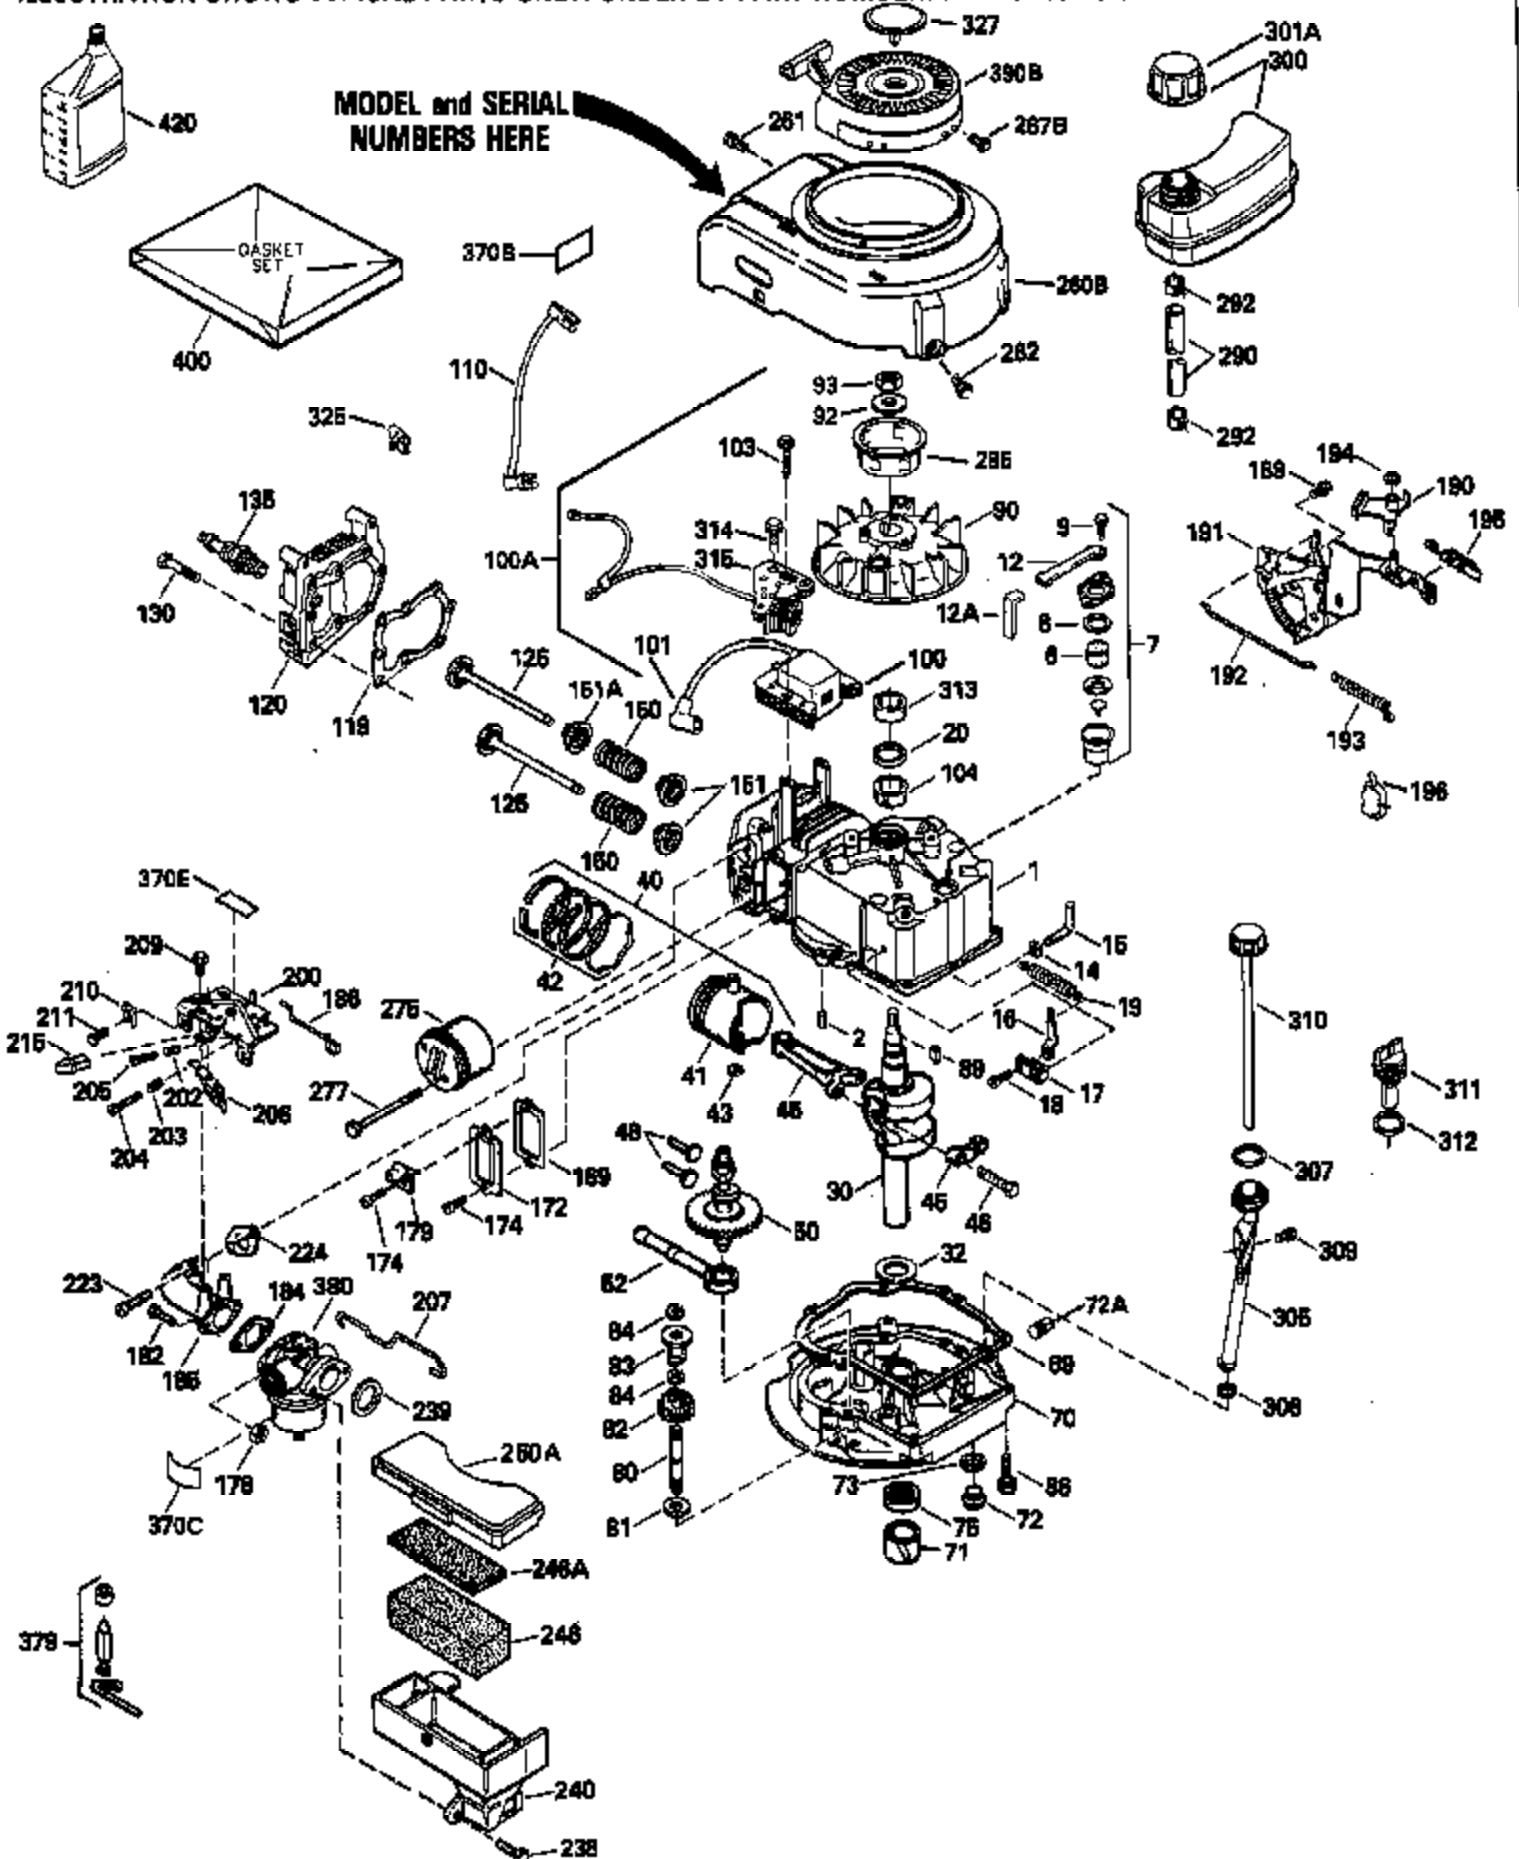

ILLUSTRATION SHOWS TYPICAL PARTS ONLY. ORDER BY PART NUMBER. PARTS NOT LISTED ARE SUPPLIED BY OEM.

Ref #	Part Number	Qty	Description
1	34975		Cylinder Ass'y. (Incl. 2, 8, 9 & 20) (2-1/2")
2	26727		Pin, Dowel
6	33734		Element, Breather
7	34214A		Breather Ass'y. (Incl. 6, 8, 9, 12 & 12A)
8	33735		* Gasket, Breather
9	30200		Screw, 10-24 x 9/16"
12	33886		Tube, Breather
14	28277		Washer
15	31513		Rod, Governor
16	31383A		Lever, Governor
17	31335		Clamp, Governor lever
18	650548		Screw, 8-32 x 5/16"
19	31361		Spring, Extension
20	32600		Seal, Oil
30	34769A		Crankshaft Ass'y.
40	34514		Piston, Pin & Ring Set (Std.) (2-1/2" Bore)
40	34515		Piston, Pin & Ring Set (.010" OS)
40	34516		Piston, Pin & Ring Set (.020" OS)
41	32538B		Piston & Pin Ass'y. (Incl. 43)(Std.)(2-1/2")
41	32548B		Piston & Pin Ass'y. (Incl. 43) (.010" OS)
41	32549B		Piston & Pin Ass'y. (Incl. 43) (.020" OS)
42	28986		Ring Set (Std.) (2-1/2" Bore)
42	28987		Ring Set (.010" OS)
42	28988		Ring Set (.020" OS)
43	20381		Ring, Piston pin retaining
45	30963B		Rod Assy., Connecting (Incl. 46)
46	32610A		Bolt, Connecting rod
48	27241		Lifter, Valve
50	33639		Camshaft
52	29914		Oil Pump Assy.
69	35261		* Gasket, Mounting flange
72	30572		Plug, Oil drain (Incl. 73)
73	28833		* Drain Plug Gasket (Not req. W/plastic plug)
75	26208		Seal, Oil
80	30574		Shaft, Governor
81	30590A		Washer, Flat
82	30591		Gear Assy., Governor (Incl. 81)
83	30588A		Spool, Governor
84	29193		Ring, Retaining
86	650488		Screw, 1/4-20 x 1-1/4"
89	611004		Flywheel Key
90	611046A		Flywheel
92	650815		Washer, Belleville
93	650816		Nut, Flywheel
100	730207		Magneto-to-Solid State Conversion Kit (Includes solid state module, solid state flywheel key, and instructions.)(Use as required on external ignition engines only.)
100	34443A		Solid State Assy.
103	650814		Screw, Torx T-15, 10-24 x 1"
119	29953C		* Gasket, Cylinder head
120	34335		Head, Cylinder
125	29313C		Exhaust Valve (Std.) (Incl. 151)
125	29315C		Exhaust Valve (1/32" OS) (Incl. 151)
126	29314B		Intake Valve (Std.) (Incl. 151)
126	29315C		Intake Valve (1/32" OS) (Incl. 151)
130	6021A		Screw, 5/16-18 x 1-1/2"
135	34251		Resistor Spark Plug (RJ17LM)