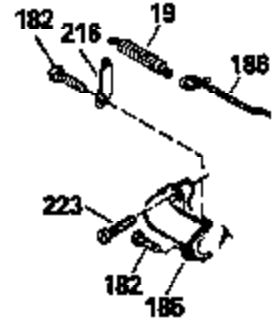

ILLUSTRATION SHOWS TYPICAL PARTS ONLY. ORDER BY PART NUMBER. PARTS NOT LISTED ARE SUPPLIED BY OEM.

Engine Parts List #2

Ref #	Part Number	Qty	Description
118	730194		Rope Guide Kit (Use as required with 34476 fuel tank)
134	34657		Spark Plug Stop Lever (Incl. 134A & 1 34B)
134A	34438		Spring, Stop switch
134B	34439		Clip, Stop switch
238	650806		Screw, 10-32 x 5/8"
246C	35705		Filter, Pre-Air (Optional)
260	34932		Housing, Blower
262	650831		Screw, 1/4-20 x 15/32"
287A	650735		Screw, 10-24 x 3/8" (Use as required)
287A			Pop Rivet, (3/16" Dia.)(Purchase locally)
287	650802		Screw, 1/4-20 x 5/8"
301	33032		Fuel Cap
326	34113		Plug, Screen
370D	34407		Decal, Stop control
370A	34365		Decal, Instruction
390	590531		Side Mount Rewind Starter (Refer to Division 5, Section C, page 32 or Fiche 8, Grid G-8 for breakdown)

Ref #	Part Number	Qty	Description
19	31361		Spring, Extension
53	31745		Tang, Washer
54	31747		Washer, Flat
55A	33651		Shaft, P.T.O.
56	33401		Right Hand Worm Gear
57	33537		Ring, Retaining
58	31744		Seal, Oil
69	35261		* Gasket, Mounting flange
70A	33535B		Flange Ass'y. (Incl.58, 72, 72A, 73, 75 & 80)
87	650492		Screw, 1/4-20 x 2-1/4"
182	6201		Screw, 1/4-28 x 7/8"
185	31384A		Pipe, Intake (Incl. 224)
186	32653		Link, Governor spring
216	33086		Lever, Speed adjusting
223	650451		Screw, 1/4-20 x 1"
238	650806		Screw, 10-32 x 5/8"
246B	35435		Filter, Pre-Air (Use as required)