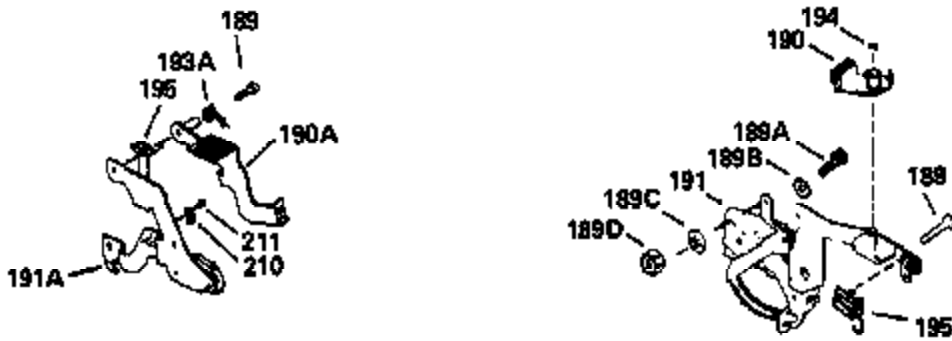

Ref #	Part Number	Qty	Description
274	26754A		* Gasket, Exhaust (Use as required)
277	650795		Screw, 1/4-20 x 2-1/4"
277A	30063		Screw, 1/4-20 x 1/2" (Use as required)
370F	34387		Decal, Instruction (Optional)
415	730162		Muffler Adap.Kit(Incl.274,277A)(Use a s req.)
430	730574		Debris Screen Kit (Incl. 370F,431-433)(Opt.)
431	35596		Screen, Debris (Optional)
432	35597		Bracket, Debris screen (Optional)
433	650910		Screw, 8-32 x 1/4" (Optional)