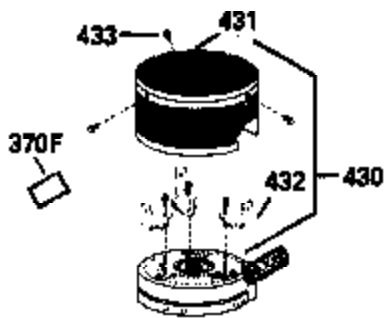

Ref #	Part Number	Qty	Description
274	26754A		* Gasket, Exhaust (Use as required)
277	650795		Screw, 1/4-20 x 2-1/4"
277A	30063		Screw, 1/4-20 x 1/2" (Use as required)
370F	34387		Decal, Instruction (Optional)
415	730162		Muffler Adap.Kit(Incl.274,277A)(Use a s req.)
430	730574		Debris Screen Kit (Incl. 370F,431-433)(Opt.)
431	35596		Screen, Debris (Optional)
432	35597		Bracket, Debris screen (Optional)
433	650910		Screw, 8-32 x 1/4" (Optional)