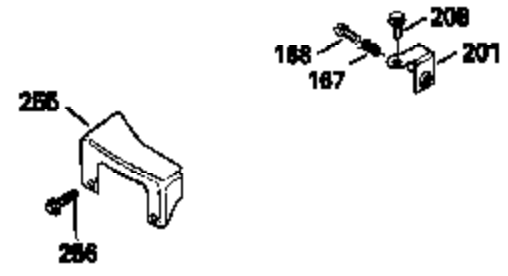

Ref #	Part Number	Qty	Description
19	31361		Spring, Extension
69	35261		* Gasket, Mounting flange
182	6201		Screw, 1/4-28 x 7/8"
185	31384A		Pipe, Intake (Incl. 224)
186	34337		Link, Governor spring
209	30200		Screw, 10-24 x 9/16"
223	650451		Screw, 1/4-20 x 1"
245A	32972		Filter, Air cleaner
246B	35435		Filter, Pre-Air (Use as required)
247	33168		Clamp, Corbin
255	34371		Cover, Speed control
256	650807		Screw, 10-32 x 7/16"