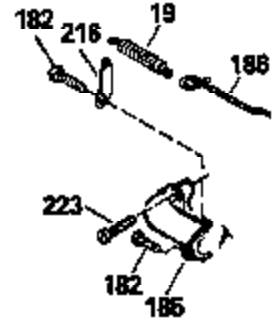

Ref #	Part Number	Qty	Description
19	31361		Spring, Extension
69	35261		* Gasket, Mounting flange
182	6201		Screw, 1/4-28 x 7/8"
185	31384A		Pipe, Intake (Incl. 224)
186	34337		Link, Governor spring
209	30200		Screw, 10-24 x 9/16"
223	650451		Screw, 1/4-20 x 1"
245A	32972		Filter, Air cleaner
246B	35435		Filter, Pre-Air (Use as required)
247	33168		Clamp, Corbin
255	34371		Cover, Speed control
256	650807		Screw, 10-32 x 7/16"