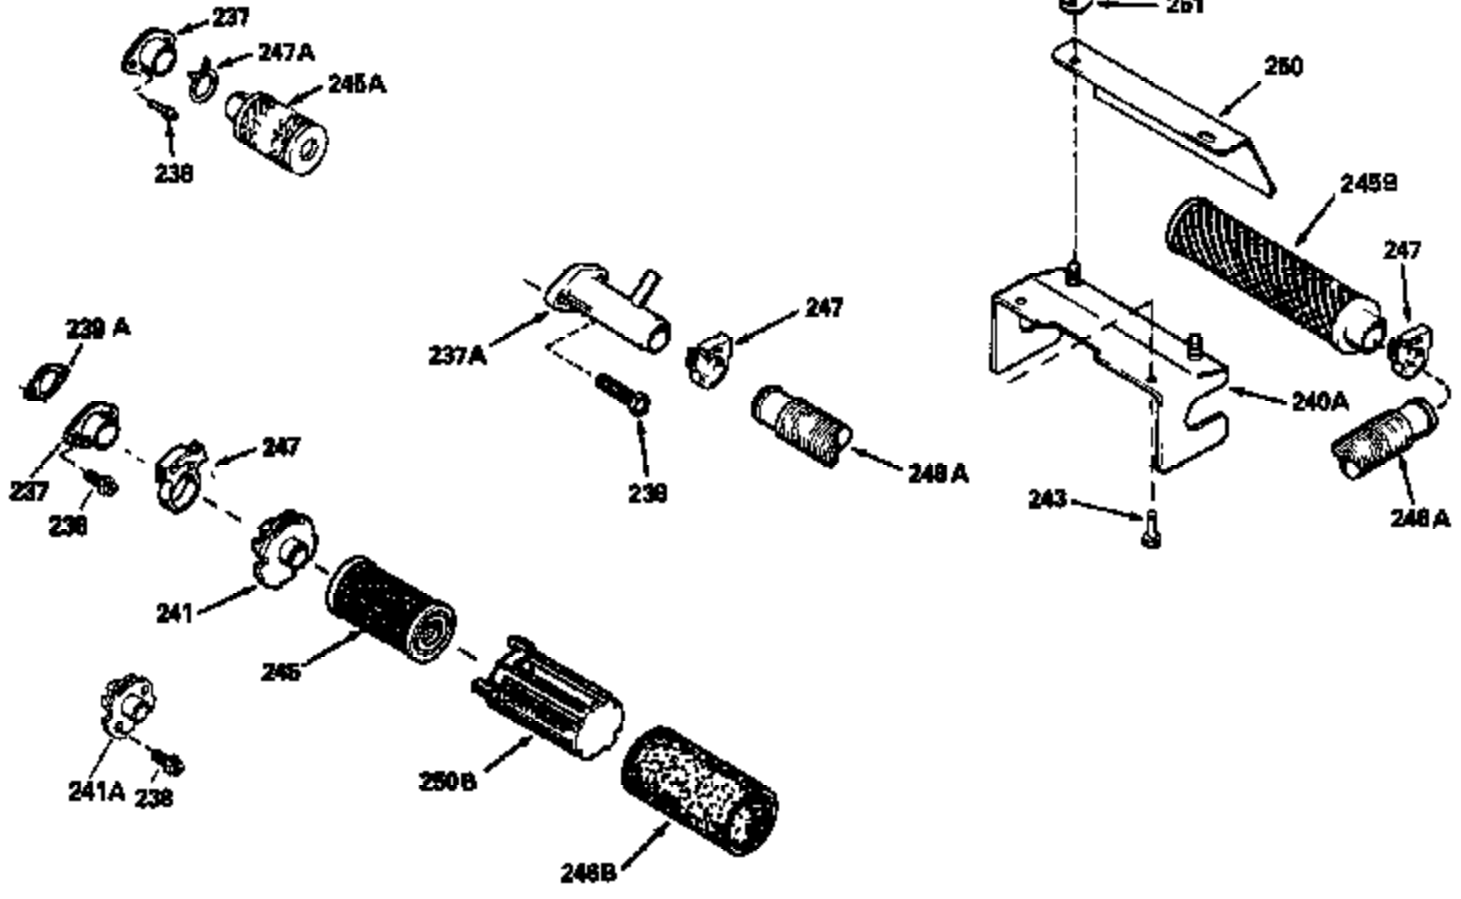

Ref #	Part Number	Qty	Description
19	31361		Spring, Extension
69	35261		* Gasket, Mounting flange
182	6201		Screw, 1/4-28 x 7/8"
185	31384A		Pipe, Intake (Incl. 224)
186	34337		Link, Governor spring
209	30200		Screw, 10-24 x 9/16"
223	650451		Screw, 1/4-20 x 1"
245A	32972		Filter, Air cleaner
246B	35435		Filter, Pre-Air (Use as required)
247	33168		Clamp, Corbin
255	34371		Cover, Speed control
256	650807		Screw, 10-32 x 7/16"