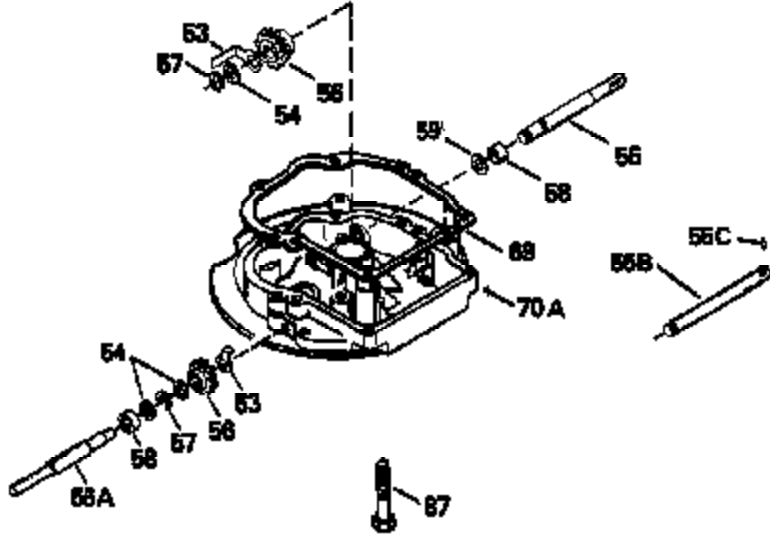

Ref #	Part Number	Qty	Description
19	31361		Spring, Extension
69	35261		* Gasket, Mounting flange
182	6201		Screw, 1/4-28 x 7/8"
185	31384A		Pipe, Intake (Incl. 224)
186	34337		Link, Governor spring
209	30200		Screw, 10-24 x 9/16"
223	650451		Screw, 1/4-20 x 1"
245A	32972		Filter, Air cleaner
246B	35435		Filter, Pre-Air (Use as required)
247	33168		Clamp, Corbin
255	34371		Cover, Speed control
256	650807		Screw, 10-32 x 7/16"