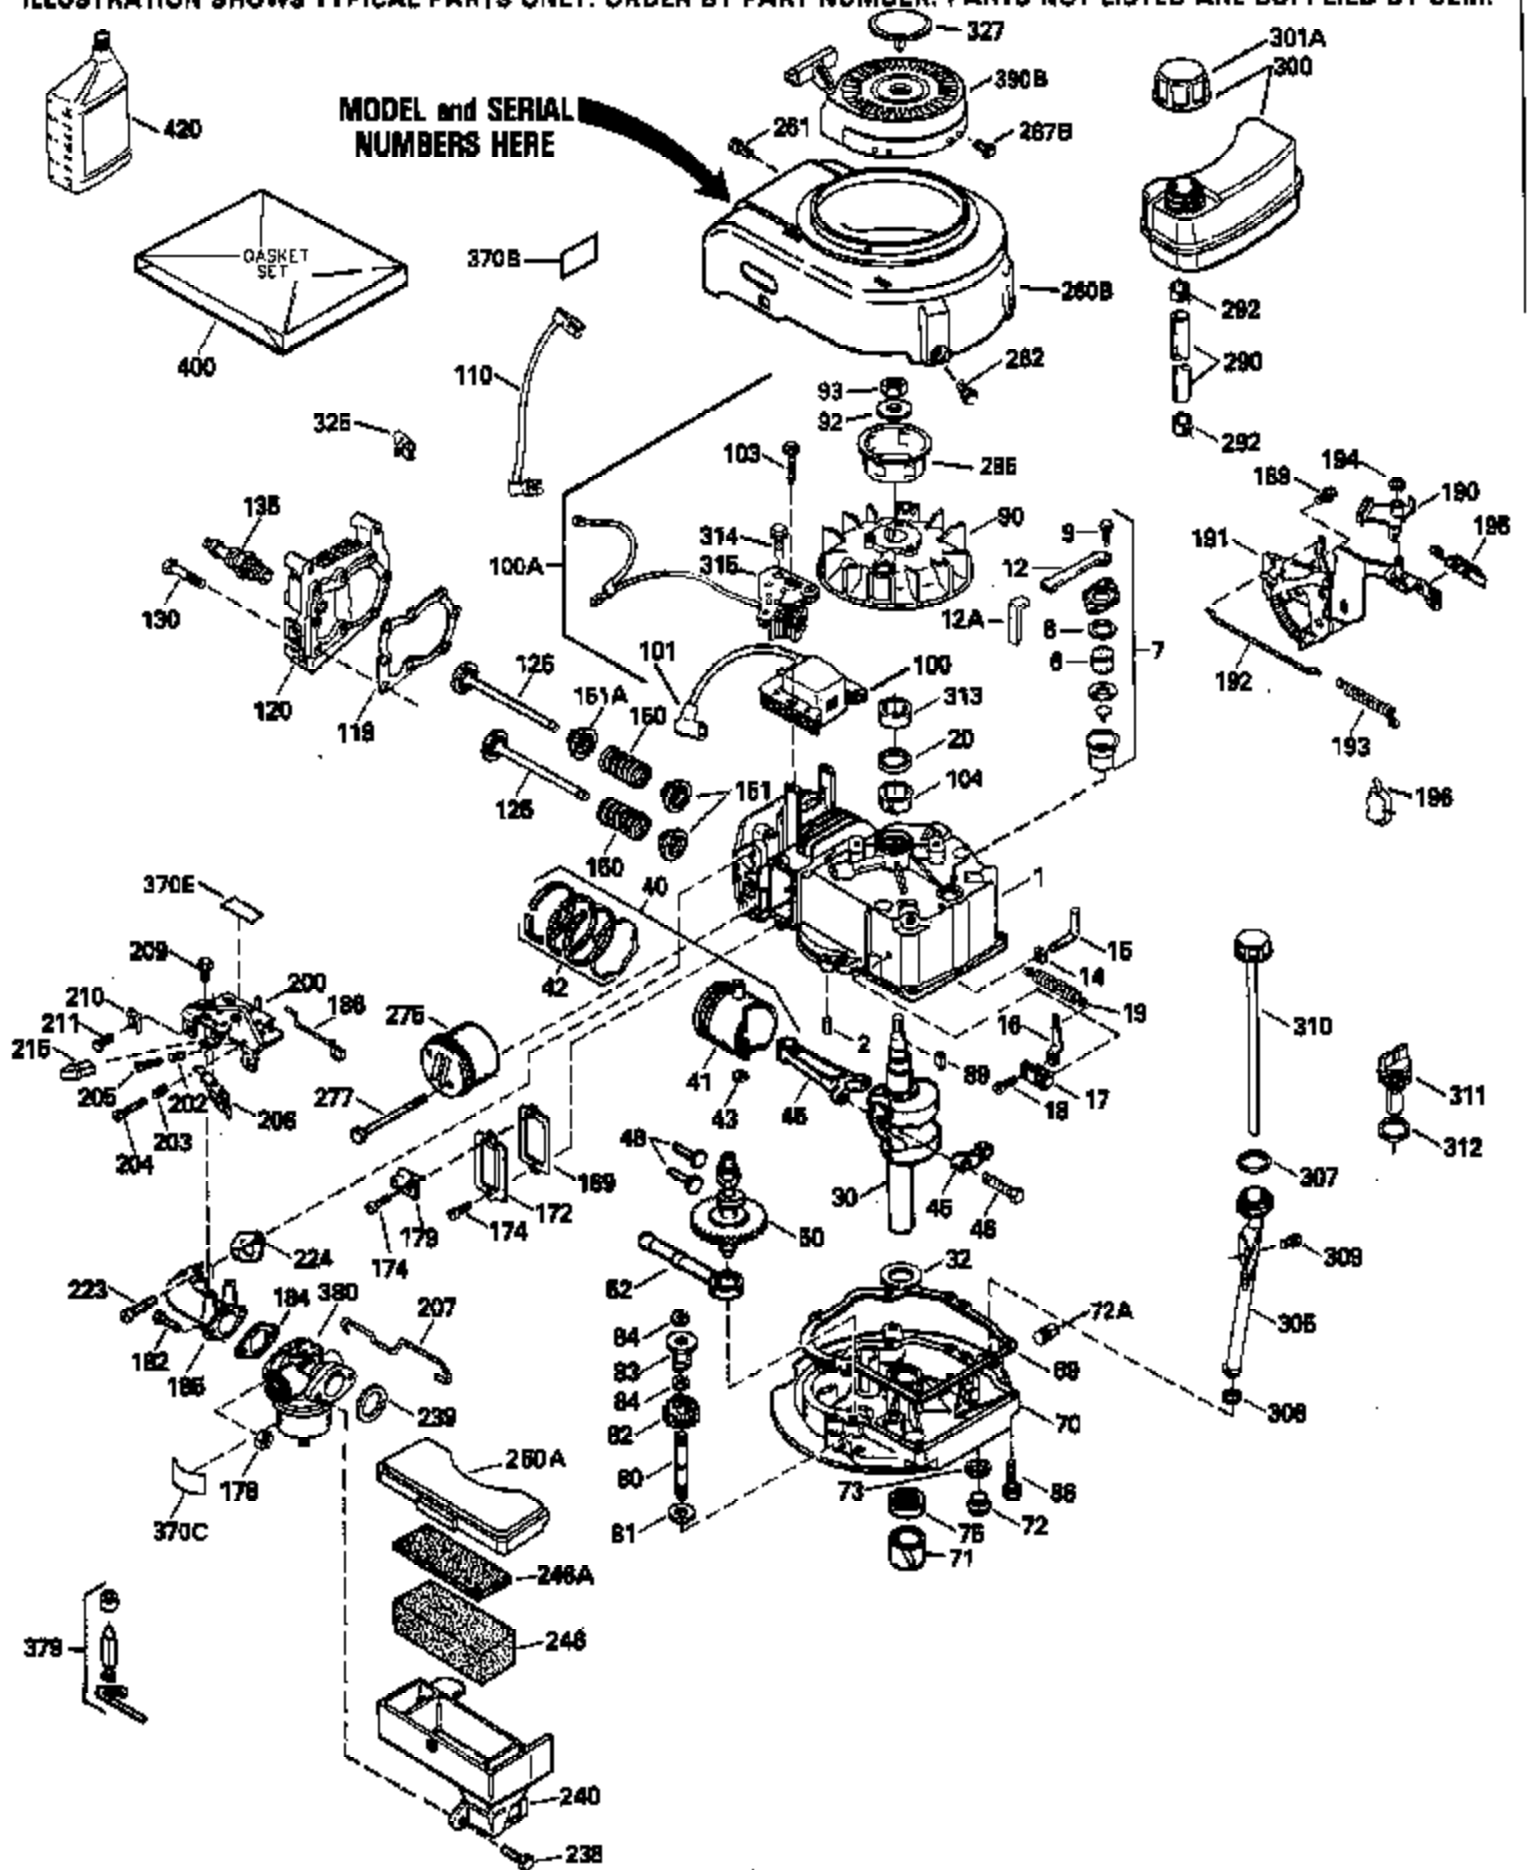

ILLUSTRATION SHOWS TYPICAL PARTS ONLY. ORDER BY PART NUMBER. PARTS NOT LISTED ARE SUPPLIED BY OEM.

Ref #	Part Number	Qty	Description
1	34975		Cylinder Ass'y. (Incl. 2, 8, 9 & 20) (2-1/2")
2	26727		Pin, Dowel
6	33734		Element, Breather
7	34214A		Breather Ass'y. (Incl. 6, 8, 9, 12 & 12A)
8	33735		* Gasket, Breather
9	30200		Screw, 10-24 x 9/16"
12	33886		Tube, Breather
12A	34695		Elbow, Breather tube
14	28277		Washer
15	30589		Rod, Governor (Incl. 14)
16	31383A		Lever, Governor
17	31335		Clamp, Governor lever
18	650548		Screw, 8-32 x 5/16"
19	31361		Spring, Extension
20	32600		Seal, Oil
30	34463		Crankshaft Ass'y.
40	34514		Piston, Pin & Ring Set (Std.) (2-1/2" Bore)
40	34515		Piston, Pin & Ring Set (.010" OS)
40	34516		Piston, Pin & Ring Set (.020" OS)
41	32538B		Piston & Pin Ass'y. (Incl. 43)(Std.)(2-1/2")
41	32548B		Piston & Pin Ass'y. (Incl. 43) (.010" OS)
41	32549B		Piston & Pin Ass'y. (Incl. 43) (.020" OS)
42	28986		Ring Set (Std.) (2-1/2" Bore)
42	28987		Ring Set (.010" OS)
42	28988		Ring Set (.020" OS)
43	20381		Ring, Piston pin retaining
45	30963B		Rod Assy., Connecting (Incl. 46)
46	32610A		Bolt, Connecting rod
48	27241		Lifter, Valve
50	33148A		Camshaft
52	29914		Oil Pump Assy.
69	35261		* Gasket, Mounting flange
70	35651B		Mounting Flange (Incl. 72, 72A, 73, 7 5 & 80)
72	30572		Plug, Oil drain (Incl. 73)
73	28833		* Drain Plug Gasket (Not req. W/plastic plug)
75	26208		Seal, Oil
80	30574		Shaft, Governor
81	30590A		Washer, Flat
82	30591		Gear Assy., Governor (Incl. 81)
83	30588A		Spool, Governor
84	29193		Ring, Retaining
86	650488		Screw, 1/4-20 x 1-1/4"
89	611004		Flywheel Key
90	611046A		Flywheel
92	650815		Washer, Belleville
93	650816		Nut, Flywheel
100	730207		Magneto-to-Solid State Conversion Kit (Includes solid state module, solid state flywheel key, and instructions.)(Use as required on external ignition engines only.)
100	34443A		Solid State Assy.
103	650814		Screw, Torx T-15, 10-24 x 1"
110	34231		Ground Wire
119	29953C		* Gasket, Cylinder head
120	34335		Head, Cylinder
125	29313C		Exhaust Valve (Std.) (Incl. 151)
125	29315C		Exhaust Valve (1/32" OS) (Incl. 151)
126	29314B		Intake Valve (Std.) (Incl. 151)