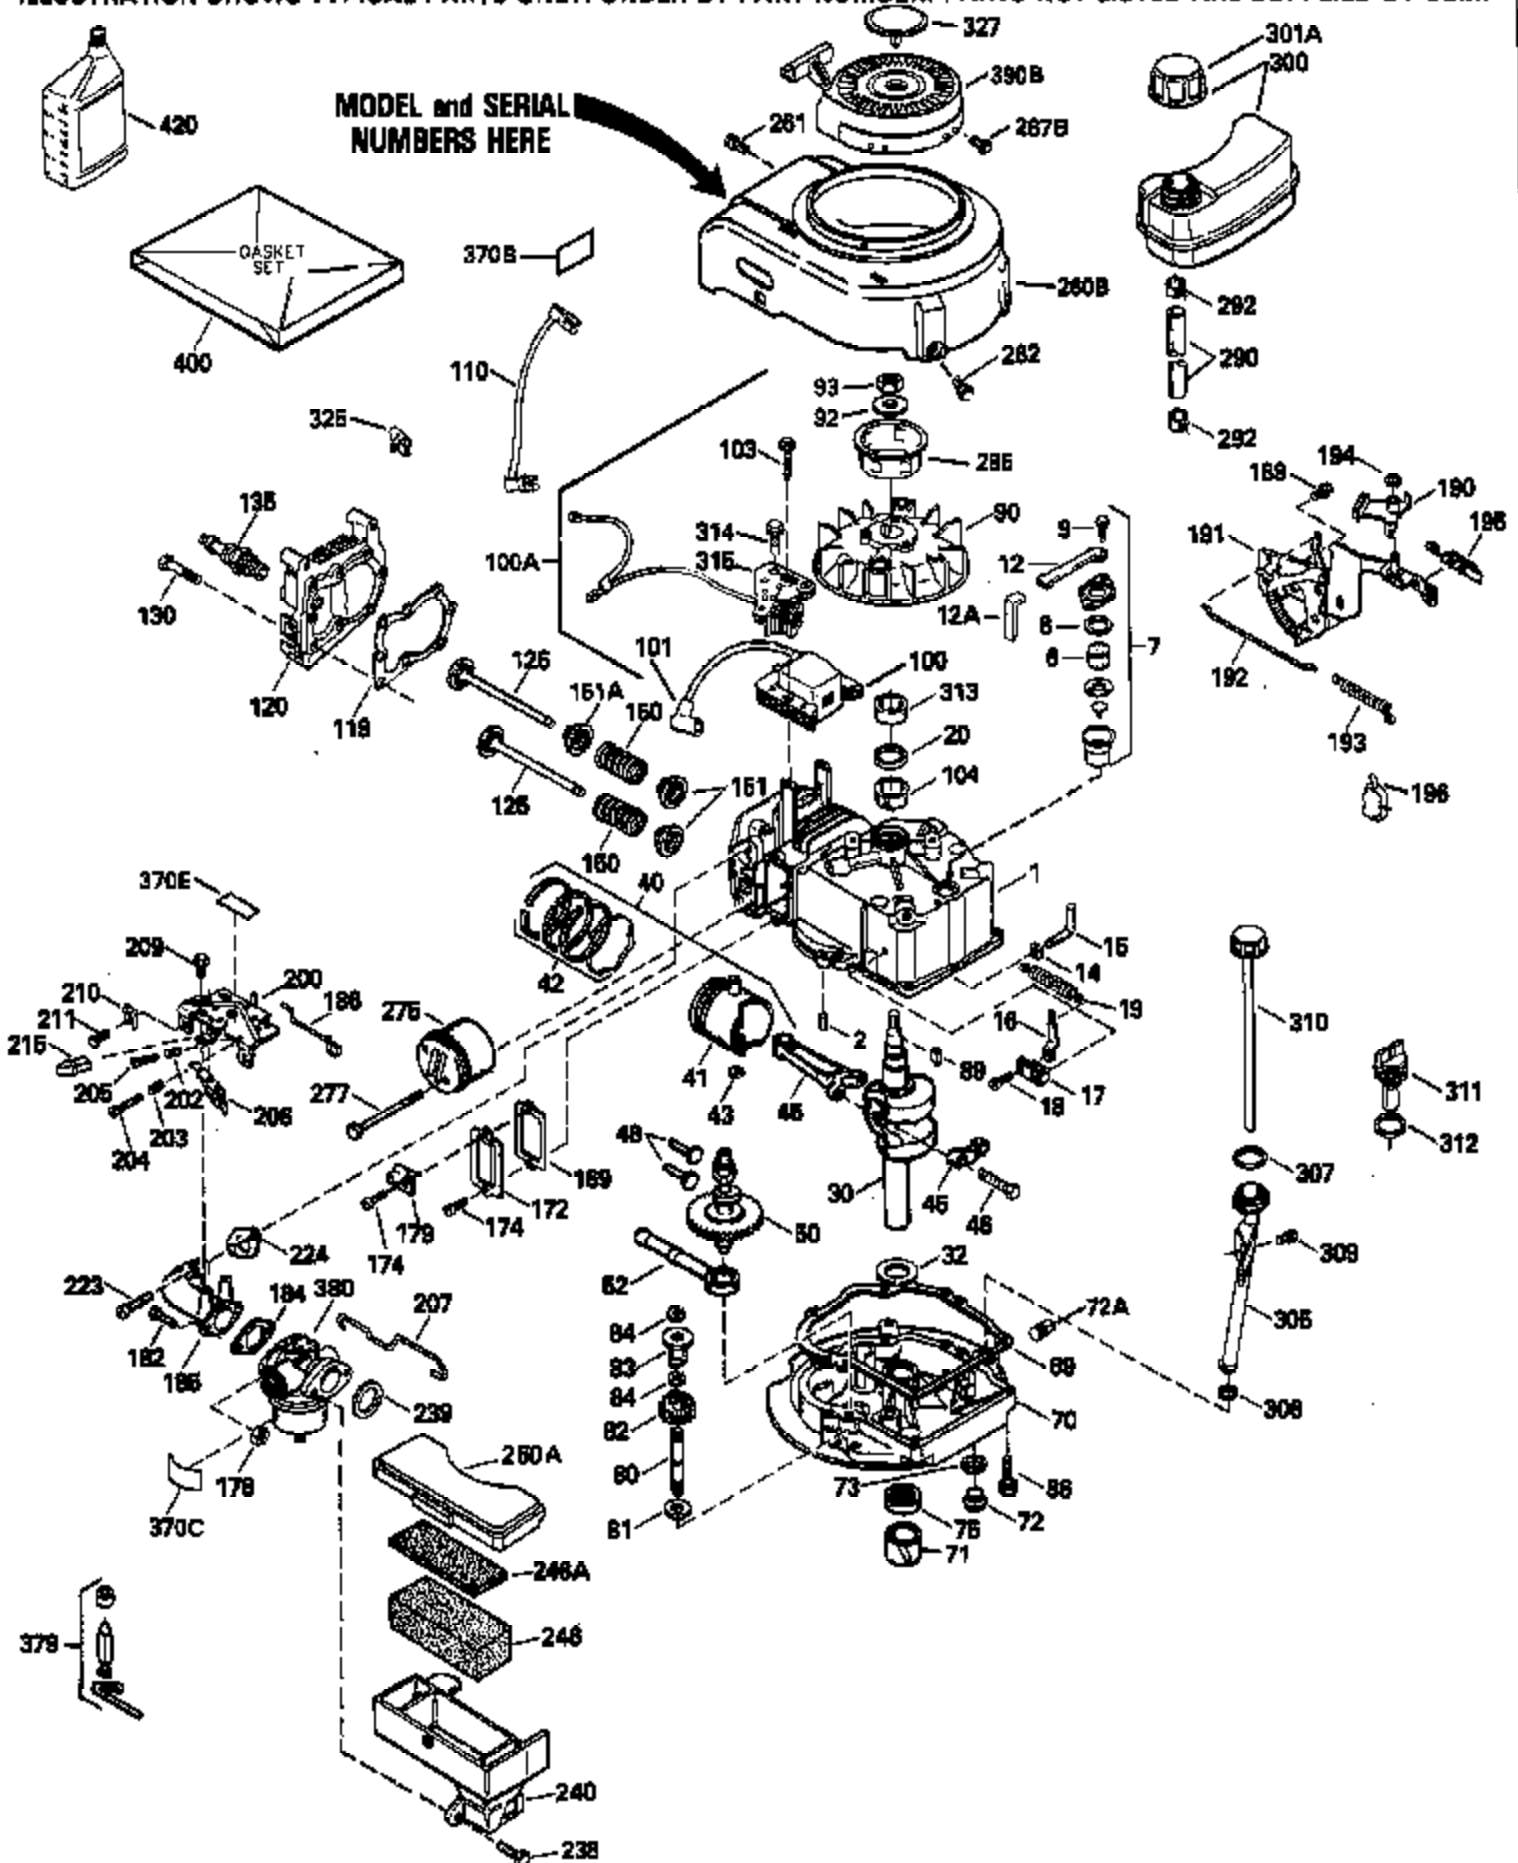

ILLUSTRATION SHOWS TYPICAL PARTS ONLY. ORDER BY PART NUMBER. PARTS NOT LISTED ARE SUPPLIED BY OEM.

Ref #	Part Number	Qty	Description
1	34975		Cylinder Ass'y. (Incl. 2, 8, 9 & 20) (2-1/2")
2	26727		Pin, Dowel
6	33734		Element, Breather
7	34214A		Breather Ass'y. (Incl. 6, 8, 9, 12 & 12A)
8	33735		* Gasket, Breather
9	30200		Screw, 10-24 x 9/16"
12	33886		Tube, Breather
14	28277		Washer
15	30589		Rod, Governor (Incl. 14)
16	31383A		Lever, Governor
17	31335		Clamp, Governor lever
18	650548		Screw, 8-32 x 5/16"
19	31361		Spring, Extension
20	32600		Seal, Oil
30	34463		Crankshaft Ass'y.
40	34514		Piston, Pin & Ring Set (Std.) (2-1/2" Bore)
40	34515		Piston, Pin & Ring Set (.010" OS)
40	34516		Piston, Pin & Ring Set (.020" OS)
41	32538B		Piston & Pin Ass'y. (Incl. 43)(Std.)( 2-1/2")
41	32548B		Piston & Pin Ass'y. (Incl. 43) (.010" OS)
41	32549B		Piston & Pin Ass'y. (Incl. 43) (.020" OS)
42	28986		Ring Set (Std.) (2-1/2" Bore)
42	28987		Ring Set (.010" OS)
42	28988		Ring Set (.020" OS)
43	20381		Ring, Piston pin retaining
45	30963B		Rod Assy., Connecting (Incl. 46)
46	32610A		Bolt, Connecting rod
48	27241		Lifter, Valve
50	33148A		Camshaft
52	29914		Oil Pump Assy.
69	35261		* Gasket, Mounting flange
70	35651B		Mounting Flange (Incl. 72, 72A, 73, 7 5 & 80)
72	30572		Plug, Oil drain (Incl. 73)
73	28833		* Drain Plug Gasket (Not req. W/plastic plug)
75	26208		Seal, Oil
80	30574		Shaft, Governor
81	30590A		Washer, Flat
82	30591		Gear Assy., Governor (Incl. 81)
83	30588A		Spool, Governor
84	29193		Ring, Retaining
86	650488		Screw, 1/4-20 x 1-1/4"
89	610995		Flywheel Key
90	611046A		Flywheel
92	650815		Washer, Belleville
93	650816		Nut, Flywheel
100	34431		Solid State Ignition NOTE: Specs with this ignition system can still service individual components (points, condenser, etc.)See Div. 3, Sec. A, page TVS75 & TVS90 4,Reference numbers 122 thru 134. (This coil has been superseded to 730207 solid state conversion kit)
100	730207		Magneto-to-Solid State Conversion Kit (Includes solid state module, solid state flywheel key, and instructions.)(Use as required on external ignition engines only.)
103	650814		Screw, Torx T-15, 10-24 x 1"
110	30831		Ground Wire (Incl. 120)
119	29953C		* Gasket, Cylinder head
120	34335		Head, Cylinder