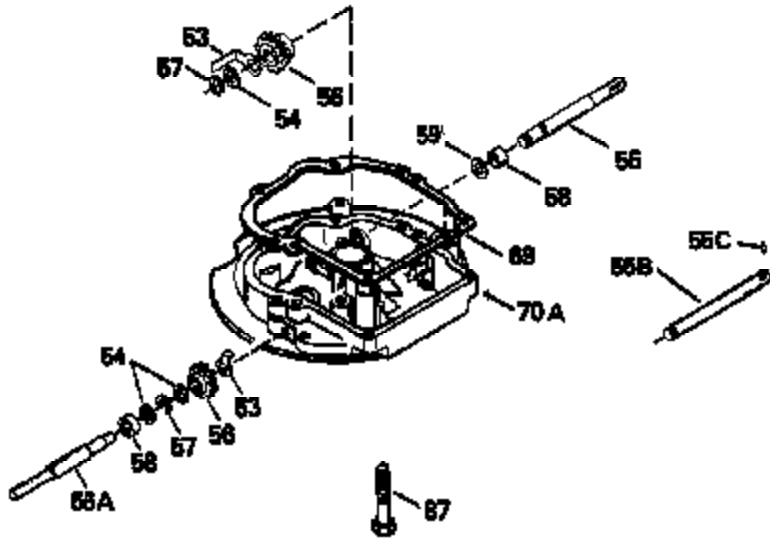

Ref #	Part Number	Qty	Description
19	31361		Spring, Extension
53	31745		Tang, Washer
54	31747		Washer, Flat
55A	34647		Shaft, P.T.O.
56	33401		Right Hand Worm Gear
57	33537		Ring, Retaining
58	31744		Seal, Oil
69	35261		* Gasket, Mounting flange
70A	33653A		Flange Ass'y. (Incl.58, 72, 72A, 73, 75 & 80)
87	650492		Screw, 1/4-20 x 2-1/4"
182	6201		Screw, 1/4-28 x 7/8"
185	31384A		Pipe, Intake (Incl. 224)
186	34337		Link, Governor spring
209	30200		Screw, 10-24 x 9/16"
223	650451		Screw, 1/4-20 x 1"
238	650806		Screw, 10-32 x 5/8"
246B	35435		Filter, Pre-Air (Use as required)