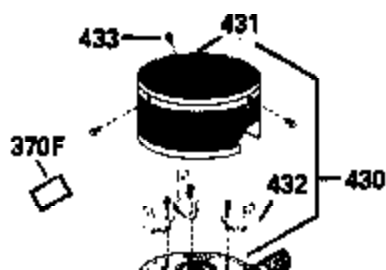

Ref #	Part Number	Qty	Description
118	730194		Rope Guide Kit (Use as required with 34476 fuel tank)
238	650806		Screw, 10-32 x 5/8"
246C	35705		Filter, Pre-Air (Optional)
260A	34793		Housing, Blower
262	650831		Screw, 1/4-20 x 15/32"
286	590417		Screen, Starter cup
287A	650735		Screw, 10-24 x 3/8" (Use as required)
287A			Pop Rivet, (3/16" Dia.)(Purchase locally)
301	33032		Fuel Cap
370	550223		Decal, Name
390A	590420		Rewind Starter (Refer to Division 5, Section C, page 25 or Fiche 8, Grid G-7 for breakdown)