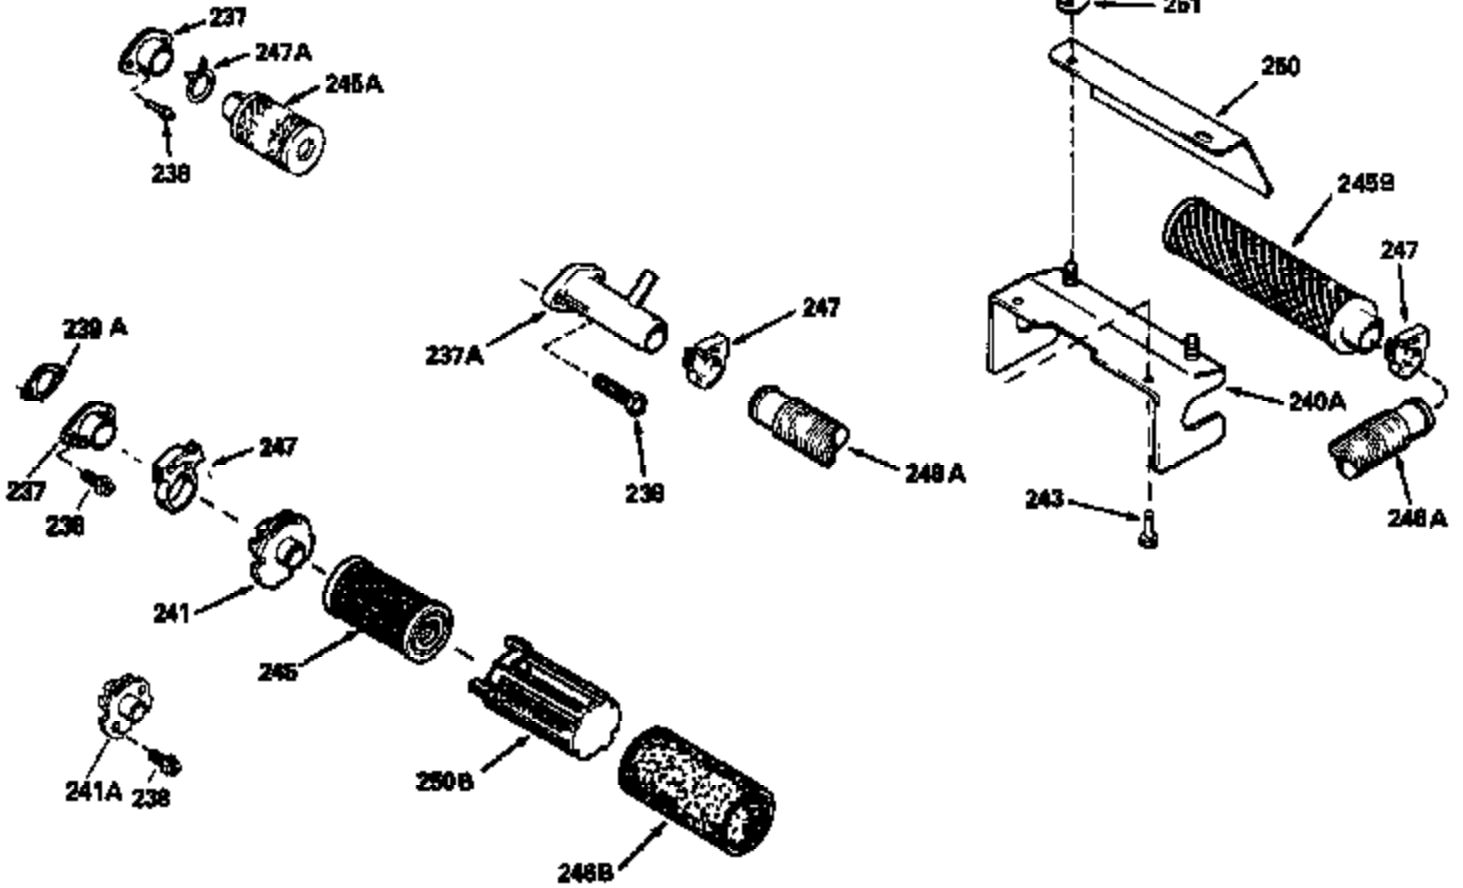

Ref #	Part Number	Qty	Description
19	31361		Spring, Extension
69	35261		* Gasket, Mounting flange
182	6201		Screw, 1/4-28 x 7/8"
185	31384A		Pipe, Intake (Incl. 224)
186	34337		Link, Governor spring
209	30200		Screw, 10-24 x 9/16"
223	650451		Screw, 1/4-20 x 1"
238	650806		Screw, 10-32 x 5/8"
246B	35435		Filter, Pre-Air (Use as required)