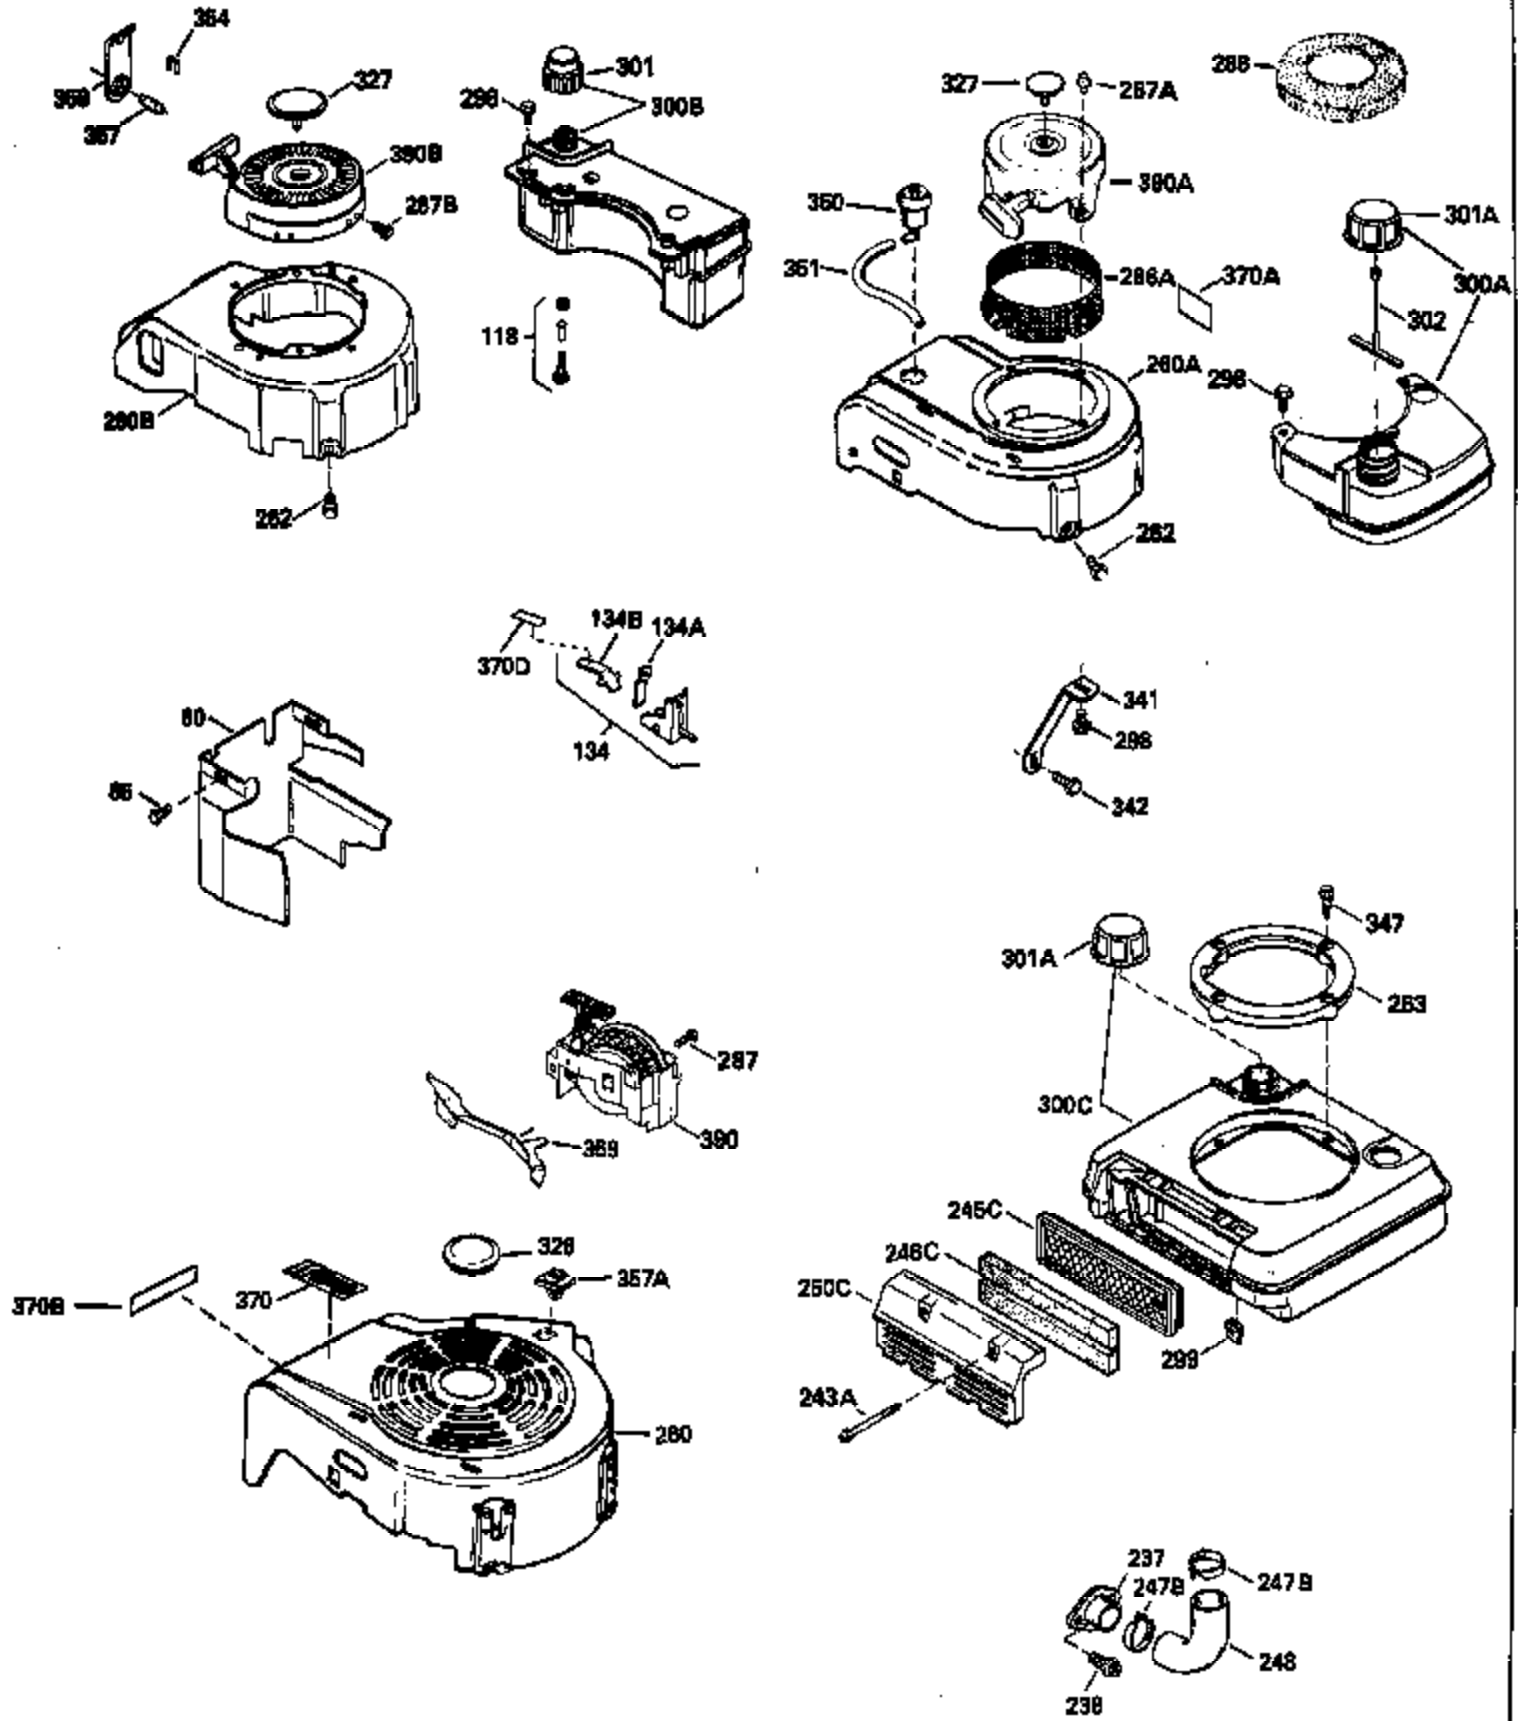

ILLUSTRATION SHOWS TYPICAL PARTS ONLY. ORDER BY PART NUMBER. PARTS NOT LISTED ARE SUPPLIED BY OEM.

Ref #	Part Number	Qty	Description
118	730194		Rope Guide Kit (Use as required with 34476 fuel tank)
238	650806		Screw, 10-32 x 5/8"
246C	35705		Filter, Pre-Air (Optional)
260A	34793		Housing, Blower
262	650831		Screw, 1/4-20 x 15/32"
286	590417		Screen, Starter cup
287A	650735		Screw, 10-24 x 3/8" (Use as required)
287A			Pop Rivet, (3/16" Dia.)(Purchase locally)
301	33032		Fuel Cap
370B	34363		Decal, Instruction
390A	590420		Rewind Starter (Refer to Division 5, Section C, page 25 or Fiche 8, Grid G-7 for breakdown)