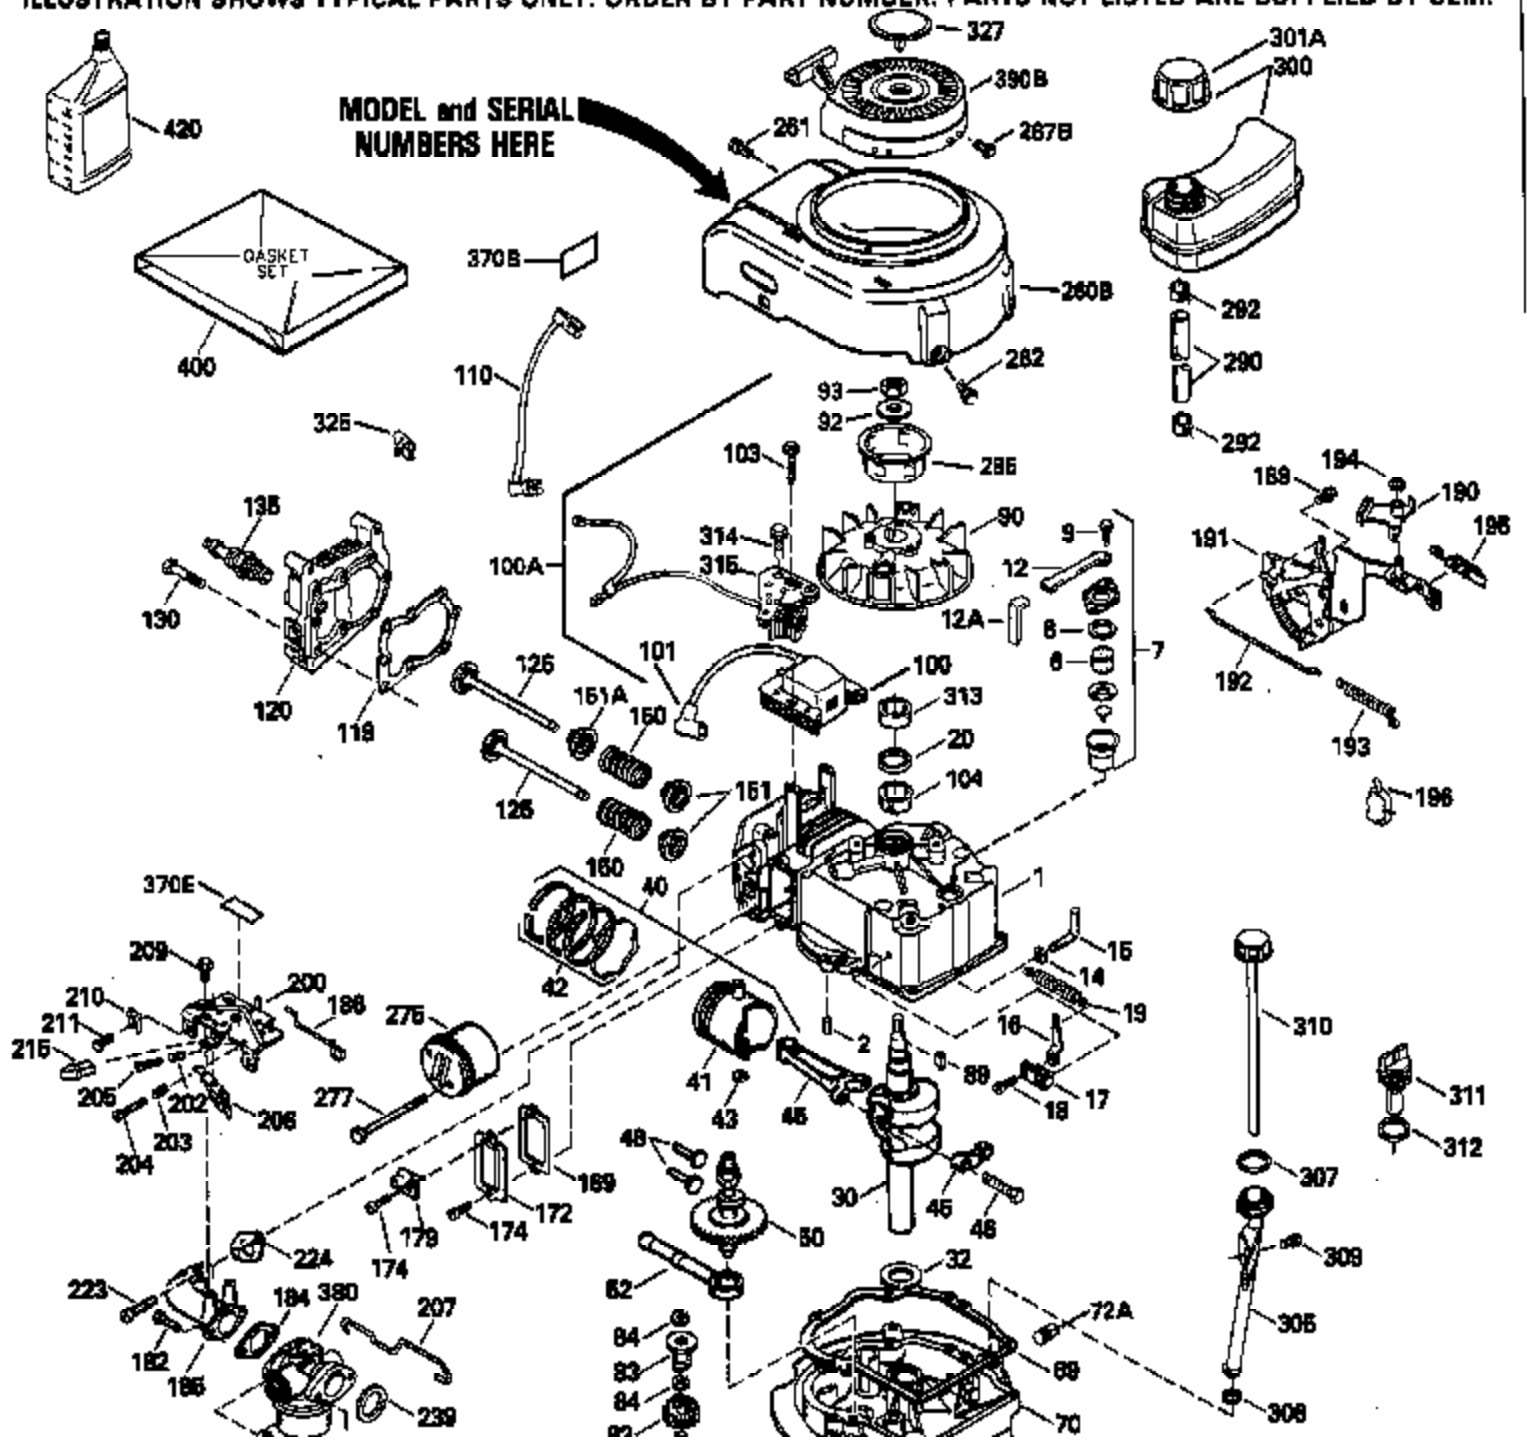

ILLUSTRATION SHOWS TYPICAL PARTS ONLY. ORDER BY PART NUMBER. PARTS NOT LISTED ARE SUPPLIED BY OEM.

For Discount Tecumseh Engine Parts Call 606-678-9623 or 606-561-4983

Ref #	Part Number	Qty	Description
125	29313C		Exhaust Valve (Std.) (Incl. 151)
125	29315C		Exhaust Valve (1/32" OS) (Incl. 151)
126	29314B		Intake Valve (Std.) (Incl. 151)
126	29315C		Intake Valve (1/32" OS) (Incl. 151)
130	6021A		Screw, 5/16-18 x 1-1/2"
135	33636		Resistor Spark Plug
150	31672		Spring, Valve
151	31673		Cap, Lower valve spring
169	27234A		* Gasket, Valve spring box
172	32755		Cover, Valve spring box
174	650128		Screw, 10-24 x 1/2"
178	29752		Nut & Lockwasher, 1/4-28
182	6201		Screw, 1/4-28 x 7/8"
184	26756		* Gasket, Carburetor
185	31384A		Pipe, Intake (Incl. 224)
186	34337		Link, Governor spring
200	33131A		Control Bracket (Incl. 202 thru 206)
202	33802		Spring, Torsion
203	31342		Spring, Torsion
204	650549		Screw, 5-40 x 7/16"
205	650777		Screw, 6-32 x 21/32"
206	610973		Terminal (Use as required)
207	34336		Link, Throttle
209	30200		Screw, 10-24 x 9/16"
210	27793		Clip, Conduit
211	28942		Screw, 10-32 x 3/8"
223	650451		Screw, 1/4-20 x 1"
224	34690A		* Gasket, Intake pipe
238	650806		Screw, 10-32 x 5/8"
239	34338		* Gasket, Air cleaner
240	34339		Body, Air cleaner
246	34340		Air Cleaner Filter
250A	34341A		Air Cleaner Cover
261	30200		Screw, 10-24 x 9/16"
262	650831		Screw, 1/4-20 x 15/32"
275	27181B		Muffler Kit (Incl. 274 & 277)
277	650795		Screw, 1/4-20 x 2-1/4"
285	34449		Hub, Starter
290	30705		Fuel Line (Braided 16")(40cm)(Use as req.)
290	30962		Fuel Line (Braided 32")(81cm)(Use as req.)
290	34357		Fuel Line (Epichlorohydrin 6-3/4") (1 7cm)
290	29774		Fuel Line (Braided 8-1/4")(21cm)(Use as req.)
292	26460		Clamp, Fuel line
300	32170A		Fuel Tank (Incl. 292 & 301)
306	34282		"O" Ring (This "O" ring is required with metal fill tube only when replacement mounting flange with .777 dia. oil fill hole has been used.)
311	27625		Plug, Oil filler (Incl. 312)
312	29673		* Gasket, Oil filler
313	33876		Gasket, Stator
370B	34363		Decal, Instruction
379	631021		Inlet Needle, Seat & Clip Assy.
380	632046A		Carburetor (Incl. 184) (Refer to Division 5, Section A, page A2-10 or Fiche 8, Grid F-3for breakdown)
400	33238C		* Gasket Set (Incl. items marked *)
420	730225		SAE 30, 4-Cycle Engine Oil (Quart)