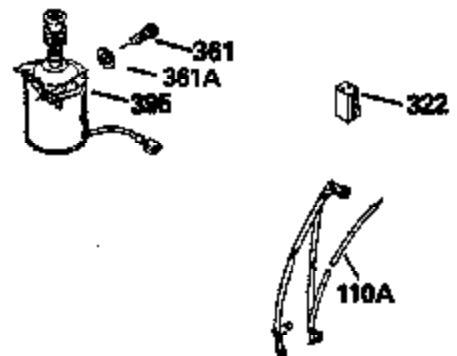

Ref #	Part Number	Qty	Description
210	27793		Clip, Conduit
211	28942		Screw, 10-32 x 3/8"
274	26754A		* Gasket, Exhaust (Use as required)
277A	30063		Screw, 1/4-20 x 1/2" (Use as required)
277	650795		Screw, 1/4-20 x 2-1/4"
370F	34387		Decal, Instruction (Optional)
415	730162		Muffler Adap.Kit(Incl.274,277A)(Use a s req.)
430	730574		Debris Screen Kit (Incl. 370F,431-433)(Opt.)
431	35596		Screen, Debris (Optional)
432	35597		Bracket, Debris screen (Optional)
433	650910		Screw, 8-32 x 1/4" (Optional)