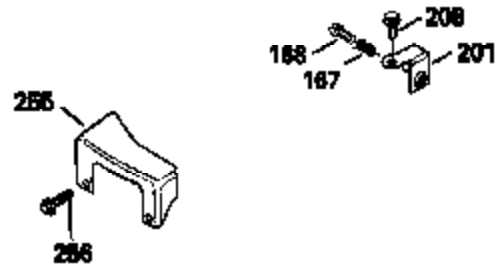

Ref #	Part Number	Qty	Description
19	31361		Spring, Extension
69	35261		* Gasket, Mounting flange
182	6201		Screw, 1/4-28 x 7/8"
185	31384A		Pipe, Intake (Incl. 224)
186	34337		Link, Governor spring
209	30200		Screw, 10-24 x 9/16"
223	650451		Screw, 1/4-20 x 1"
238	650806		Screw, 10-32 x 5/8"
246B	35435		Filter, Pre-Air (Use as required)