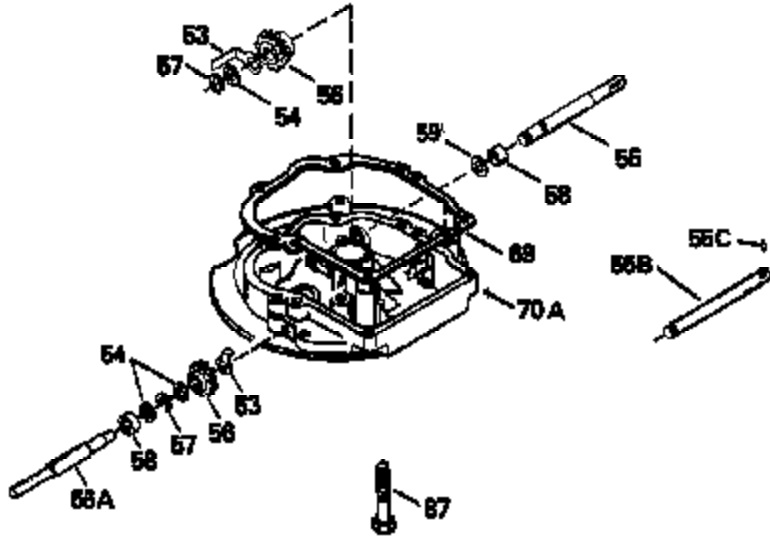

Ref #	Part Number	Qty	Description
19	31361		Spring, Extension
69	35261		* Gasket, Mounting flange
182	6201		Screw, 1/4-28 x 7/8"
185	31384A		Pipe, Intake (Incl. 224)
186	34337		Link, Governor spring
209	30200		Screw, 10-24 x 9/16"
223	650451		Screw, 1/4-20 x 1"
238	650806		Screw, 10-32 x 5/8"
246B	35435		Filter, Pre-Air (Use as required)