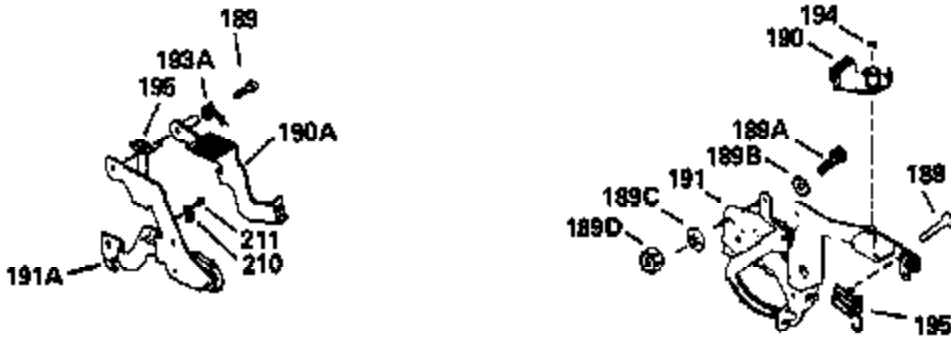

Ref #	Part Number	Qty	Description
210	27793		Clip, Conduit
211	28942		Screw, 10-32 x 3/8"
274	26754A		* Gasket, Exhaust (Use as required)
277A	30063		Screw, 1/4-20 x 1/2" (Use as required)
277	650795		Screw, 1/4-20 x 2-1/4"
370F	34387		Decal, Instruction (Optional)
415	730162		Muffler Adap.Kit(Incl.274,277A)(Use a s req.)
430	730574		Debris Screen Kit (Incl. 370F,431-433)(Opt.)
431	35596		Screen, Debris (Optional)
432	35597		Bracket, Debris screen (Optional)
433	650910		Screw, 8-32 x 1/4" (Optional)