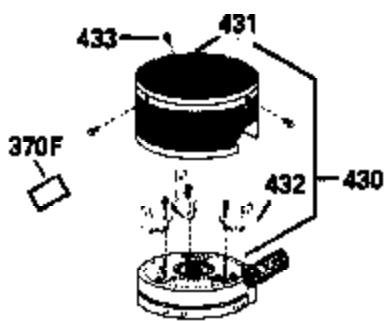

Ref #	Part Number	Qty	Description
210	27793		Clip, Conduit
211	28942		Screw, 10-32 x 3/8"
274	26754A		* Gasket, Exhaust (Use as required)
277A	30063		Screw, 1/4-20 x 1/2" (Use as required)
277	650795		Screw, 1/4-20 x 2-1/4"
370F	34387		Decal, Instruction (Optional)
415	730162		Muffler Adap.Kit(Incl.274,277A)(Use a s req.)
430	730574		Debris Screen Kit (Incl. 370F,431-433)(Opt.)
431	35596		Screen, Debris (Optional)
432	35597		Bracket, Debris screen (Optional)
433	650910		Screw, 8-32 x 1/4" (Optional)