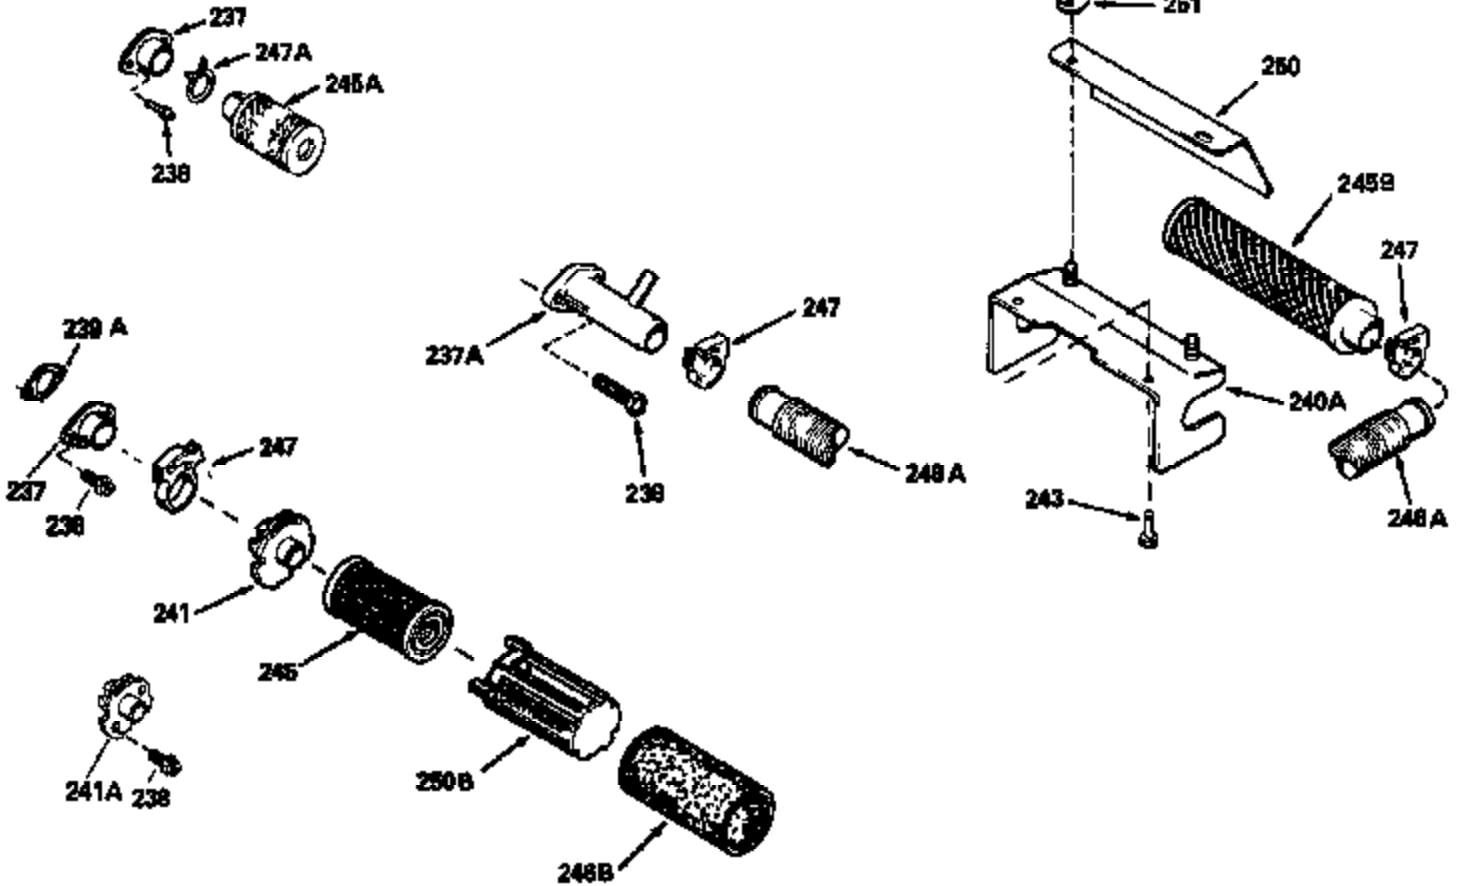

Ref #	Part Number	Qty	Description
19	31361		Spring, Extension
69	35261		* Gasket, Mounting flange
182	6201		Screw, 1/4-28 x 7/8"
185	31384A		Pipe, Intake (Incl. 224)
186	34337		Link, Governor spring
209	30200		Screw, 10-24 x 9/16"
223	650451		Screw, 1/4-20 x 1"
238	650806		Screw, 10-32 x 5/8"
246B	35435		Filter, Pre-Air (Use as required)