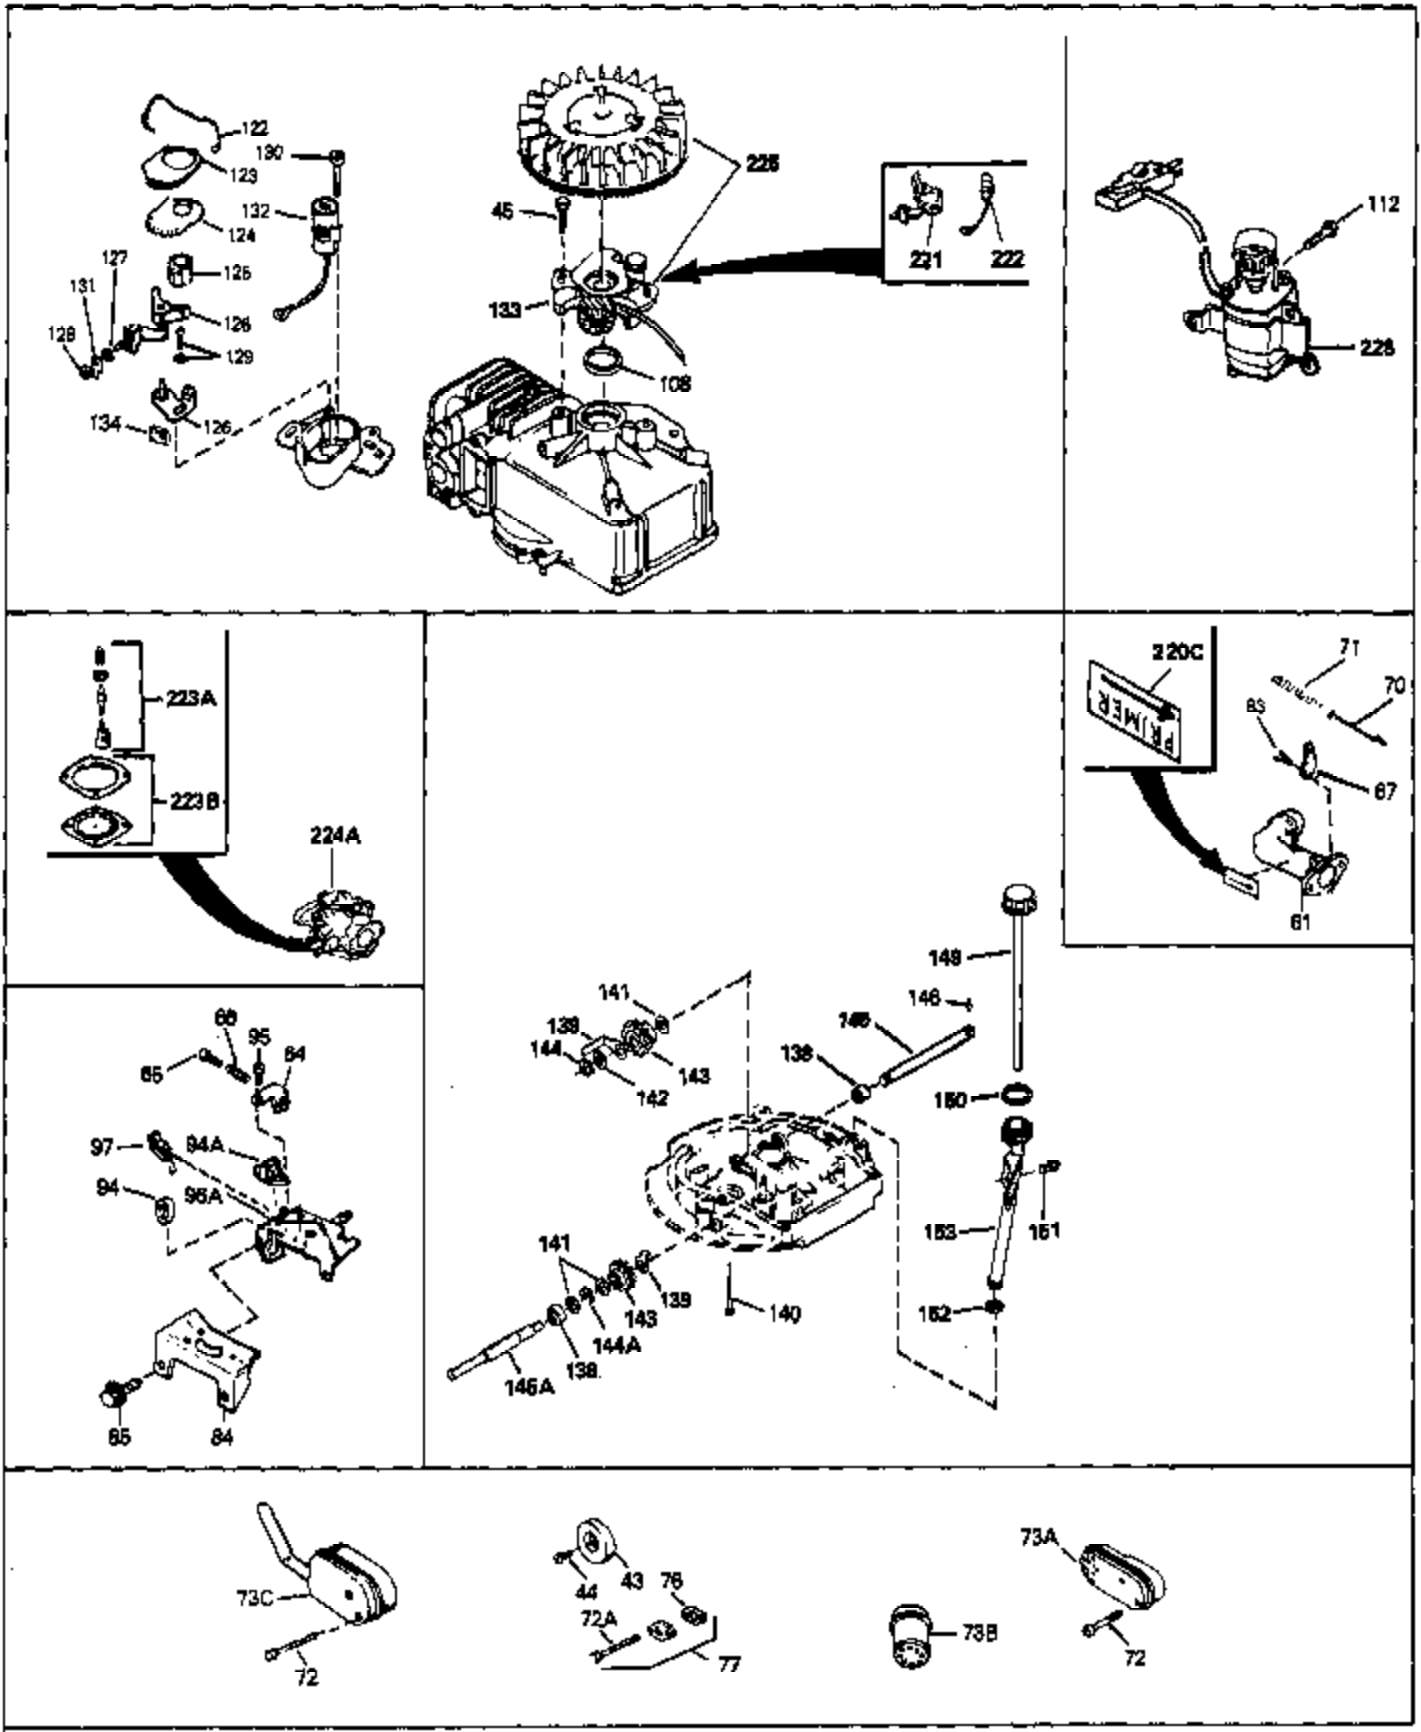

Ref #	Part Number	Qty	Description
69	650549	0	Screw
69A	650777	0	Screw, Slotted fil. hd. mach., 6-32 x 7/16
70	34337	0	Link, Governor spring
70A	34336	0	Link, Governor-to-throttle
71	31361	0	Spring, Governor
72	650774	0	Screw, Hex hd., 1/4-20 x 2-3/8
72	650795	0	Screw, Hex hd. cap, Sems, 1/4-20 x 2-5/16
72	650869	0	Screw, Hex hd., 1/4-20 x 2-3/4
72	792005	0	Screw, Hex hd., 1/4-20 x 2-1/2
73	27181B	0	Muffler
80	34432	0	Wire, Ground (Two female & one double male
81	26756	0	Gasket, Carburetor
82	29752	0	Nut
83	6201	0	Screw
92	28942	0	Screw
93	27793	0	Clip, Conduit
95	30200	0	Screw
96	33131A	0	Control Assy., Speed
97	610973	0	Terminal Assy.
99	650831	0	Screw, Hex washer hd. Powerlok thread,
100	30200	0	Screw
102	33032	0	Cap, Fuel filler (Red Plastic) (Spurt
104	26460	0	Clamp, Fuel line
105	29774	0	Line, Fuel (Braided 8.25")
105	30705	0	Line, Fuel (Braided 16")
105	30962	0	Line, Fuel (Braided 32")
105	34357	0	Line, Fuel (Epichlorohydrin 6-3/4")
106	650815	0	Washer, Belleville
107	650816	0	Nut, Flywheel
121	730207	0	Magneto-to-Solid State Conversion Kit
121	34431	0	Lamination & Coil Assy.
136	650814	0	Screw, Hex hd. Sems, 10-24 x 1
137	611046A	0	Flywheel
154	34340	0	Element, Air cleaner (Poly)
155	34341A	0	Cover, Air cleaner (Black)
156	34339	0	Body, Air cleaner
157	650806	0	Screw, Hex washer hd. shoulder, 10-32 x 5/8
162	34338	0	Gasket, Air cleaner
220	34346	0	Decal, Instruction
220	550223	0	Decal, Name
223	631021	0	Inlet Needle, Seat & Clip Assy.
224	632098	0	Carburetor
230	33238D	0	Gasket Set

Ref #	Part Number	Qty	Description
41A	0	0	Rivet, Pop (3/16" Dia.)
41A	650735	0	Screw
98A	34487	0	Housing, Blower
101A	34476	0	Tank, Fuel (1 qt.)(Black Poly)
102	33032	0	Cap, Fuel filler (Red Plastic) (Spurt
103	28763	0	Screw, Hex washer hd. thread-forming, 10-24
110	34449	0	Hub, Starter
111	590417	0	Screen, Starter cup
157	650806	0	Screw, Hex washer hd. shoulder, 10-32 x 5/8
202	730194	0	Rope Guide Kit
226A	590420	0	Starter, Rewind