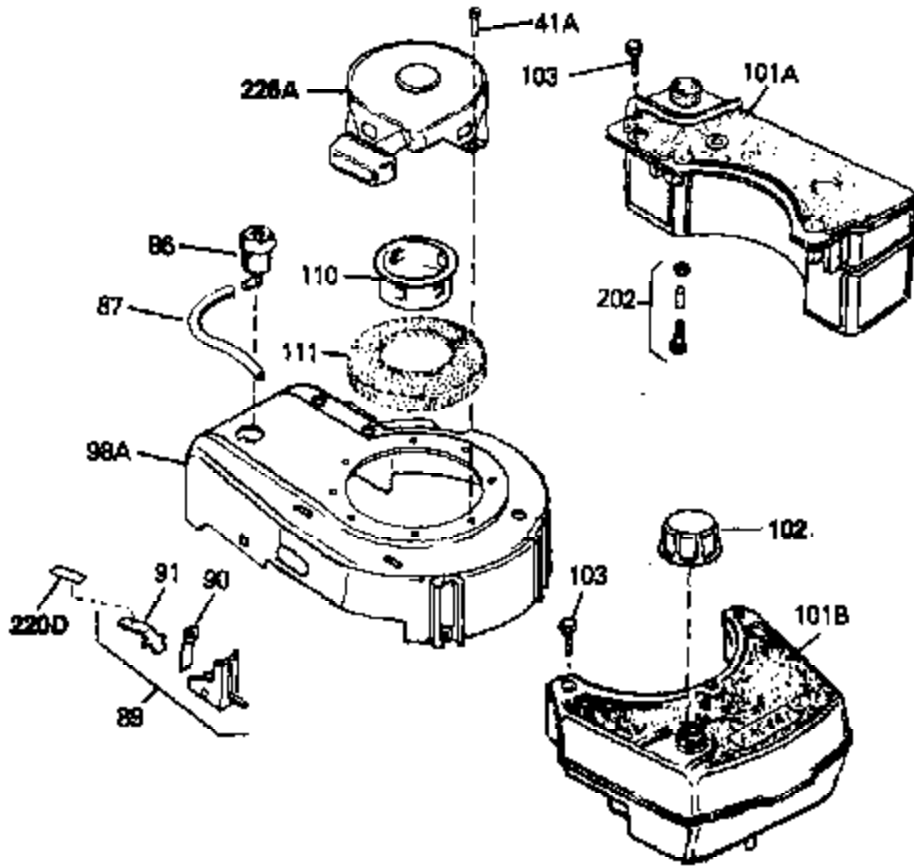

Ref #	Part Number	Qty	Description
69	650549	0	Screw
69A	650777	0	Screw, Slotted fil. hd. mach., 6-32 x 7/16
70	34337	0	Link, Governor spring
70A	34336	0	Link, Governor-to-throttle
71	31361	0	Spring, Governor
72	650774	0	Screw, Hex hd., 1/4-20 x 2-3/8
72	650795	0	Screw, Hex hd. cap, Sems, 1/4-20 x 2-5/16
72	650869	0	Screw, Hex hd., 1/4-20 x 2-3/4
72	792005	0	Screw, Hex hd., 1/4-20 x 2-1/2
73	27181B	0	Muffler
80	34432	0	Wire, Ground (Two female & one double male
81	26756	0	Gasket, Carburetor
82	29752	0	Nut
83	6201	0	Screw
92	28942	0	Screw
93	27793	0	Clip, Conduit
95	30200	0	Screw
96	33131A	0	Control Assy., Speed
97	610973	0	Terminal Assy.
99	650831	0	Screw, Hex washer hd. Powerlok thread,
100	30200	0	Screw
102	33032	0	Cap, Fuel filler (Red Plastic) (Spurt
104	26460	0	Clamp, Fuel line
105	29774	0	Line, Fuel (Braided 8.25")
105	30705	0	Line, Fuel (Braided 16")
105	30962	0	Line, Fuel (Braided 32")
105	34357	0	Line, Fuel (Epichlorohydrin 6-3/4")
106	650815	0	Washer, Belleville
107	650816	0	Nut, Flywheel
121	730207	0	Magneto-to-Solid State Conversion Kit
121	34431	0	Lamination & Coil Assy.
136	650814	0	Screw, Hex hd. Sems, 10-24 x 1
137	611046A	0	Flywheel
154	34340	0	Element, Air cleaner (Poly)
155	34341A	0	Cover, Air cleaner (Black)
156	34339	0	Body, Air cleaner
157	650806	0	Screw, Hex washer hd. shoulder, 10-32 x 5/8
162	34338	0	Gasket, Air cleaner
220	34346	0	Decal, Instruction
220	550223	0	Decal, Name
223	631021	0	Inlet Needle, Seat & Clip Assy.
224	632098	0	Carburetor
230	33238D	0	Gasket Set

Ref #	Part Number	Qty	Description
41A	0	0	Rivet, Pop (3/16" Dia.)
41A	650735	0	Screw
98A	34487	0	Housing, Blower
101A	34476	0	Tank, Fuel (1 qt.)(Black Poly)
102	33032	0	Cap, Fuel filler (Red Plastic) (Spurt
103	28763	0	Screw, Hex washer hd. thread-forming, 10-24
110	34449	0	Hub, Starter
111	590417	0	Screen, Starter cup
157	650806	0	Screw, Hex washer hd. shoulder, 10-32 x 5/8
202	730194	0	Rope Guide Kit
226A	590420	0	Starter, Rewind