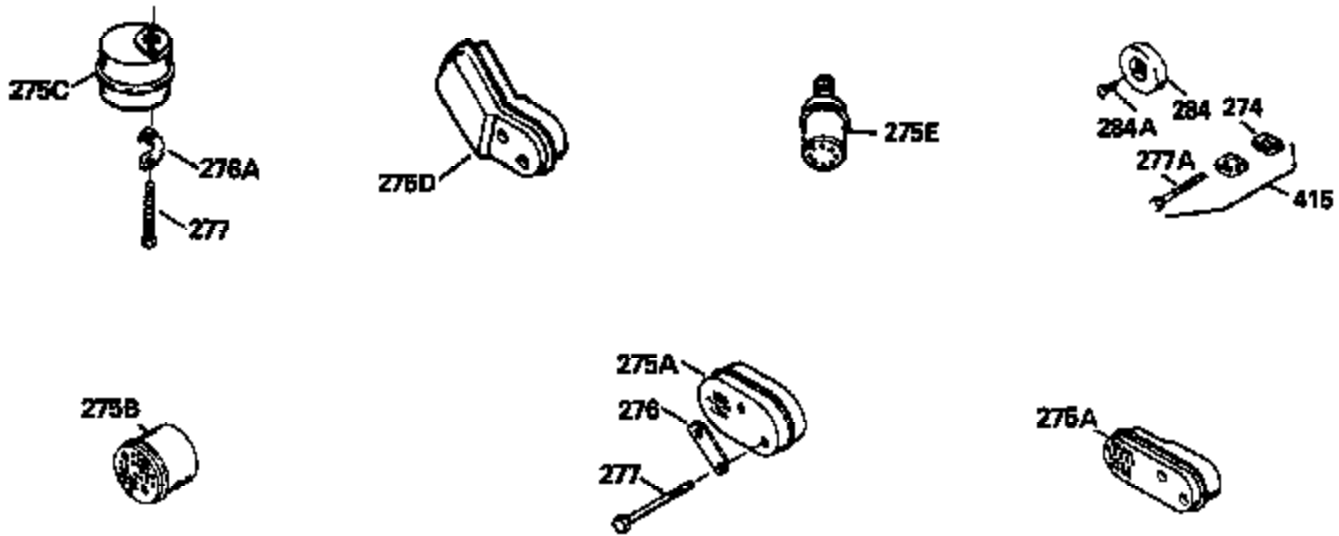

Ref #	Part Number	Qty	Description
210	27793		Clip, Conduit
211	28942		Screw, 10-32 x 3/8"
274	26754A		* Gasket, Exhaust (Use as required)
277A	30063		Screw, 1/4-20 x 1/2" (Use as required)
277	650795		Screw, 1/4-20 x 2-1/4"
370F	34387		Decal, Instruction (Optional)
415	730162		Muffler Adap.Kit(Incl.274,277A)(Use a s req.)
430	730574		Debris Screen Kit (Incl. 370F,431-433)(Opt.)
431	35596		Screen, Debris (Optional)
432	35597		Bracket, Debris screen (Optional)
433	650910		Screw, 8-32 x 1/4" (Optional)