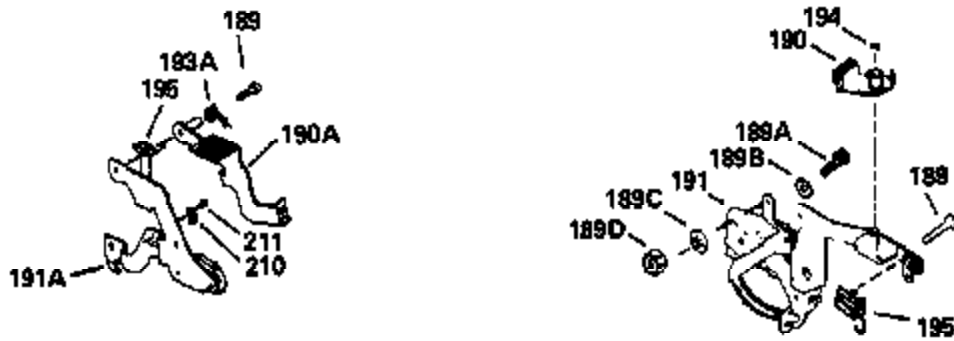

Ref #	Part Number	Qty	Description
210	27793		Clip, Conduit
211	28942		Screw, 10-32 x 3/8"
274	26754A		* Gasket, Exhaust (Use as required)
277A	30063		Screw, 1/4-20 x 1/2" (Use as required)
277	650795		Screw, 1/4-20 x 2-1/4"
370F	34387		Decal, Instruction (Optional)
415	730162		Muffler Adap.Kit(Incl.274,277A)(Use a s req.)
430	730574		Debris Screen Kit (Incl. 370F,431-433)(Opt.)
431	35596		Screen, Debris (Optional)
432	35597		Bracket, Debris screen (Optional)
433	650910		Screw, 8-32 x 1/4" (Optional)