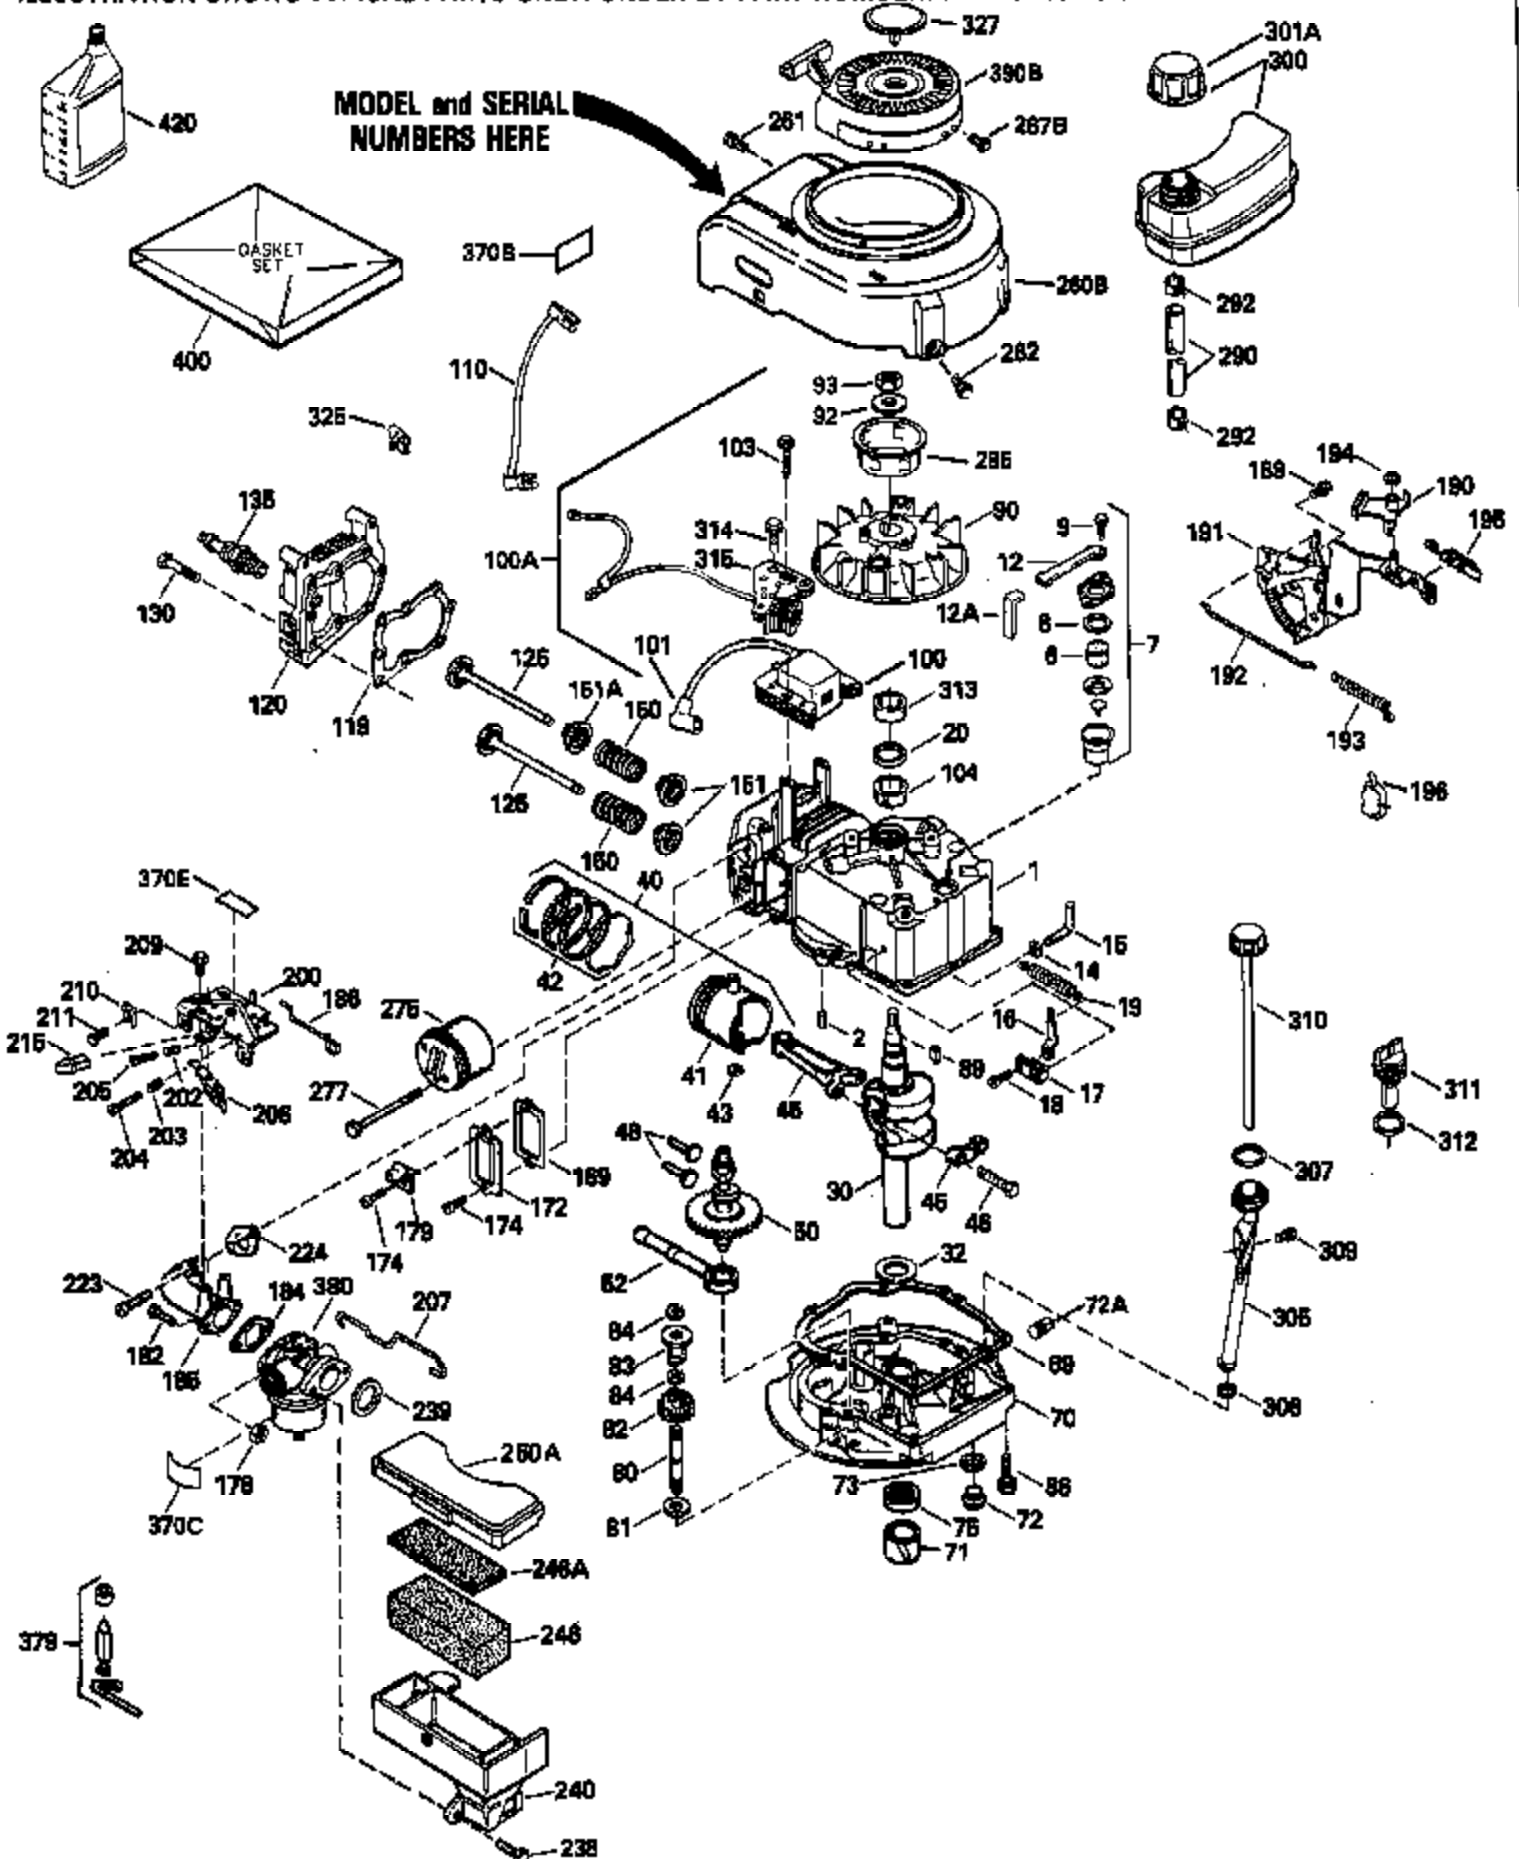

ILLUSTRATION SHOWS TYPICAL PARTS ONLY. ORDER BY PART NUMBER. PARTS NOT LISTED ARE SUPPLIED BY OEM.

Ref #	Part Number	Qty	Description
1	34975		Cylinder Ass'y. (Incl. 2, 8, 9 & 20) (2-1/2")
2	26727		Pin, Dowel
6	33734		Element, Breather
7	34214A		Breather Ass'y. (Incl. 6, 8, 9, 12 & 12A)
8	33735		* Gasket, Breather
9	30200		Screw, 10-24 x 9/16"
12	33886		Tube, Breather
14	28277		Washer
15	30589		Rod, Governor (Incl. 14)
16	31383A		Lever, Governor
17	31335		Clamp, Governor lever
18	650548		Screw, 8-32 x 5/16"
19	31361		Spring, Extension
20	32600		Seal, Oil
30	34473		Crankshaft Ass'y.
40	34514		Piston, Pin & Ring Set (Std.) (2-1/2" Bore)
40	34515		Piston, Pin & Ring Set (.010" OS)
40	34516		Piston, Pin & Ring Set (.020" OS)
41	32538B		Piston & Pin Ass'y. (Incl. 43)(Std.)(2-1/2")
41	32548B		Piston & Pin Ass'y. (Incl. 43) (.010" OS)
41	32549B		Piston & Pin Ass'y. (Incl. 43) (.020" OS)
42	28986		Ring Set (Std.) (2-1/2" Bore)
42	28987		Ring Set (.010" OS)
42	28988		Ring Set (.020" OS)
43	20381		Ring, Piston pin retaining
45	30963B		Rod Assy., Connecting (Incl. 46)
46	32610A		Bolt, Connecting rod
48	27241		Lifter, Valve
50	33148A		Camshaft
52	29914		Oil Pump Assy.
69	35261		* Gasket, Mounting flange
70	30571A		Flange Ass'y. (Incl. 72, 73, 75, 80 & 311)
72	30572		Plug, Oil drain (Incl. 73)
73	28833		* Drain Plug Gasket (Not req. W/plastic plug)
75	26208		Seal, Oil
80	30574		Shaft, Governor
81	30590A		Washer, Flat
82	30591		Gear Assy., Governor (Incl. 81)
83	30588A		Spool, Governor
84	29193		Ring, Retaining
86	650488		Screw, 1/4-20 x 1-1/4"
89	610995		Flywheel Key
90	611046A		Flywheel
92	650815		Washer, Belleville
93	650816		Nut, Flywheel
100	34431		Solid State Ignition NOTE: Specs with this ignition system can still service individual components (points, condenser, etc.)See Div. 3, Sec. A, page TVS75 & TVS90 4,Reference numbers 122 thru 134. (This coil has been superseded to 730207 solid state conversion kit)
100	730207		Magneto-to-Solid State Conversion Kit (Includes solid state module, solid state flywheel key, and instructions.)(Use as required on external ignition engines only.)
101	610118		Cover, Spark plug
103	650814		Screw, Torx T-15, 10-24 x 1"
110	34432		Ground Wire
119	29953C		* Gasket, Cylinder head