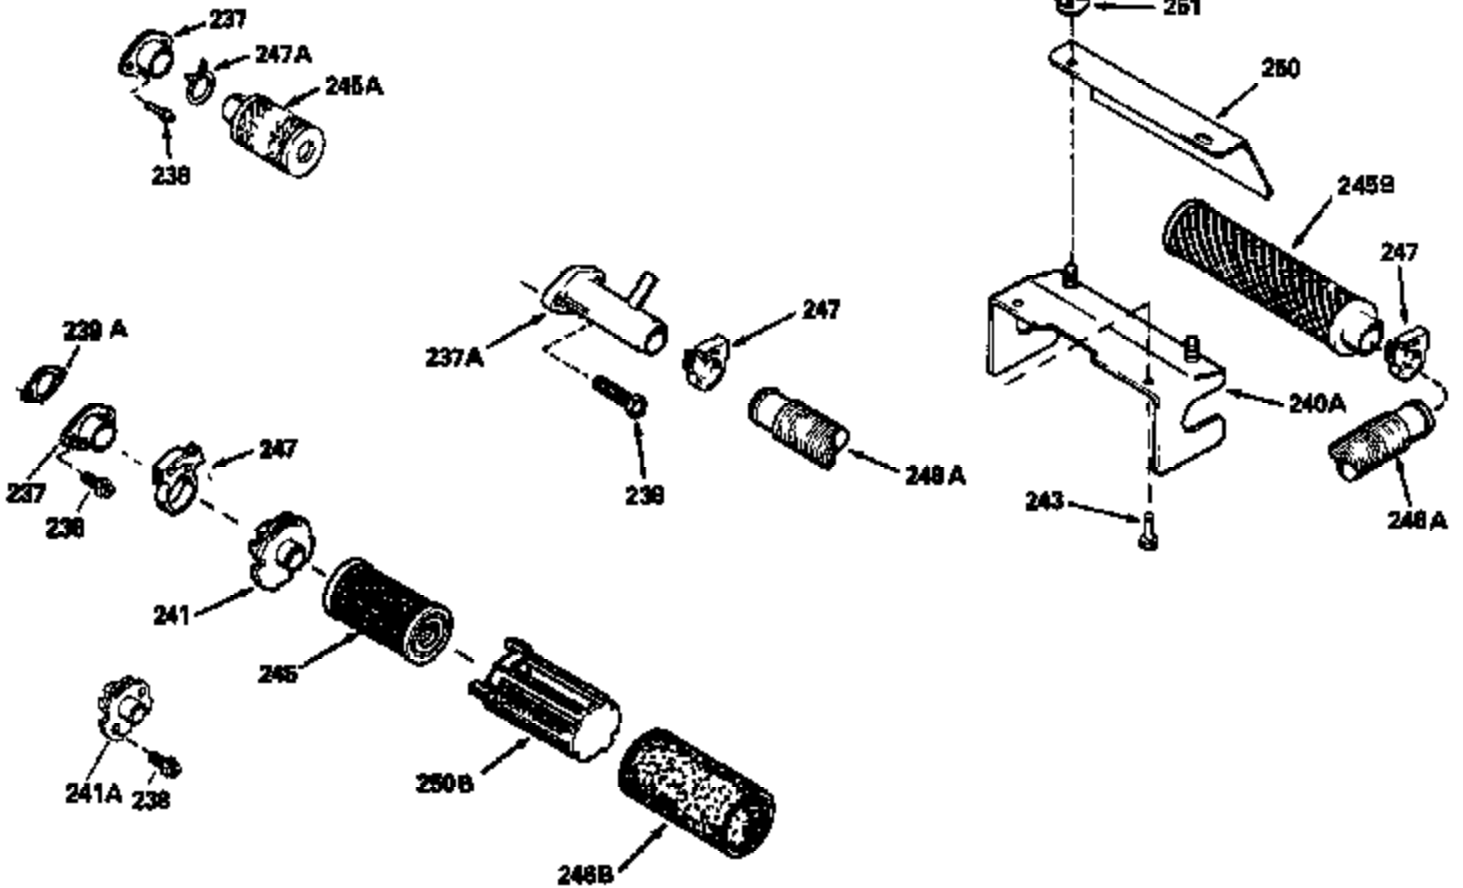

Ref #	Part Number	Qty	Description
19	31386		Spring, Governor
69	35261		* Gasket, Mounting flange
182	6201		Screw, 1/4-28 x 7/8"
185	31384A		Pipe, Intake (Incl. 224)
186	34337		Link, Governor spring
209	30200		Screw, 10-24 x 9/16"
223	650451		Screw, 1/4-20 x 1"
238	650806		Screw, 10-32 x 5/8"
246B	35435		Filter, Pre-Air (Use as required)