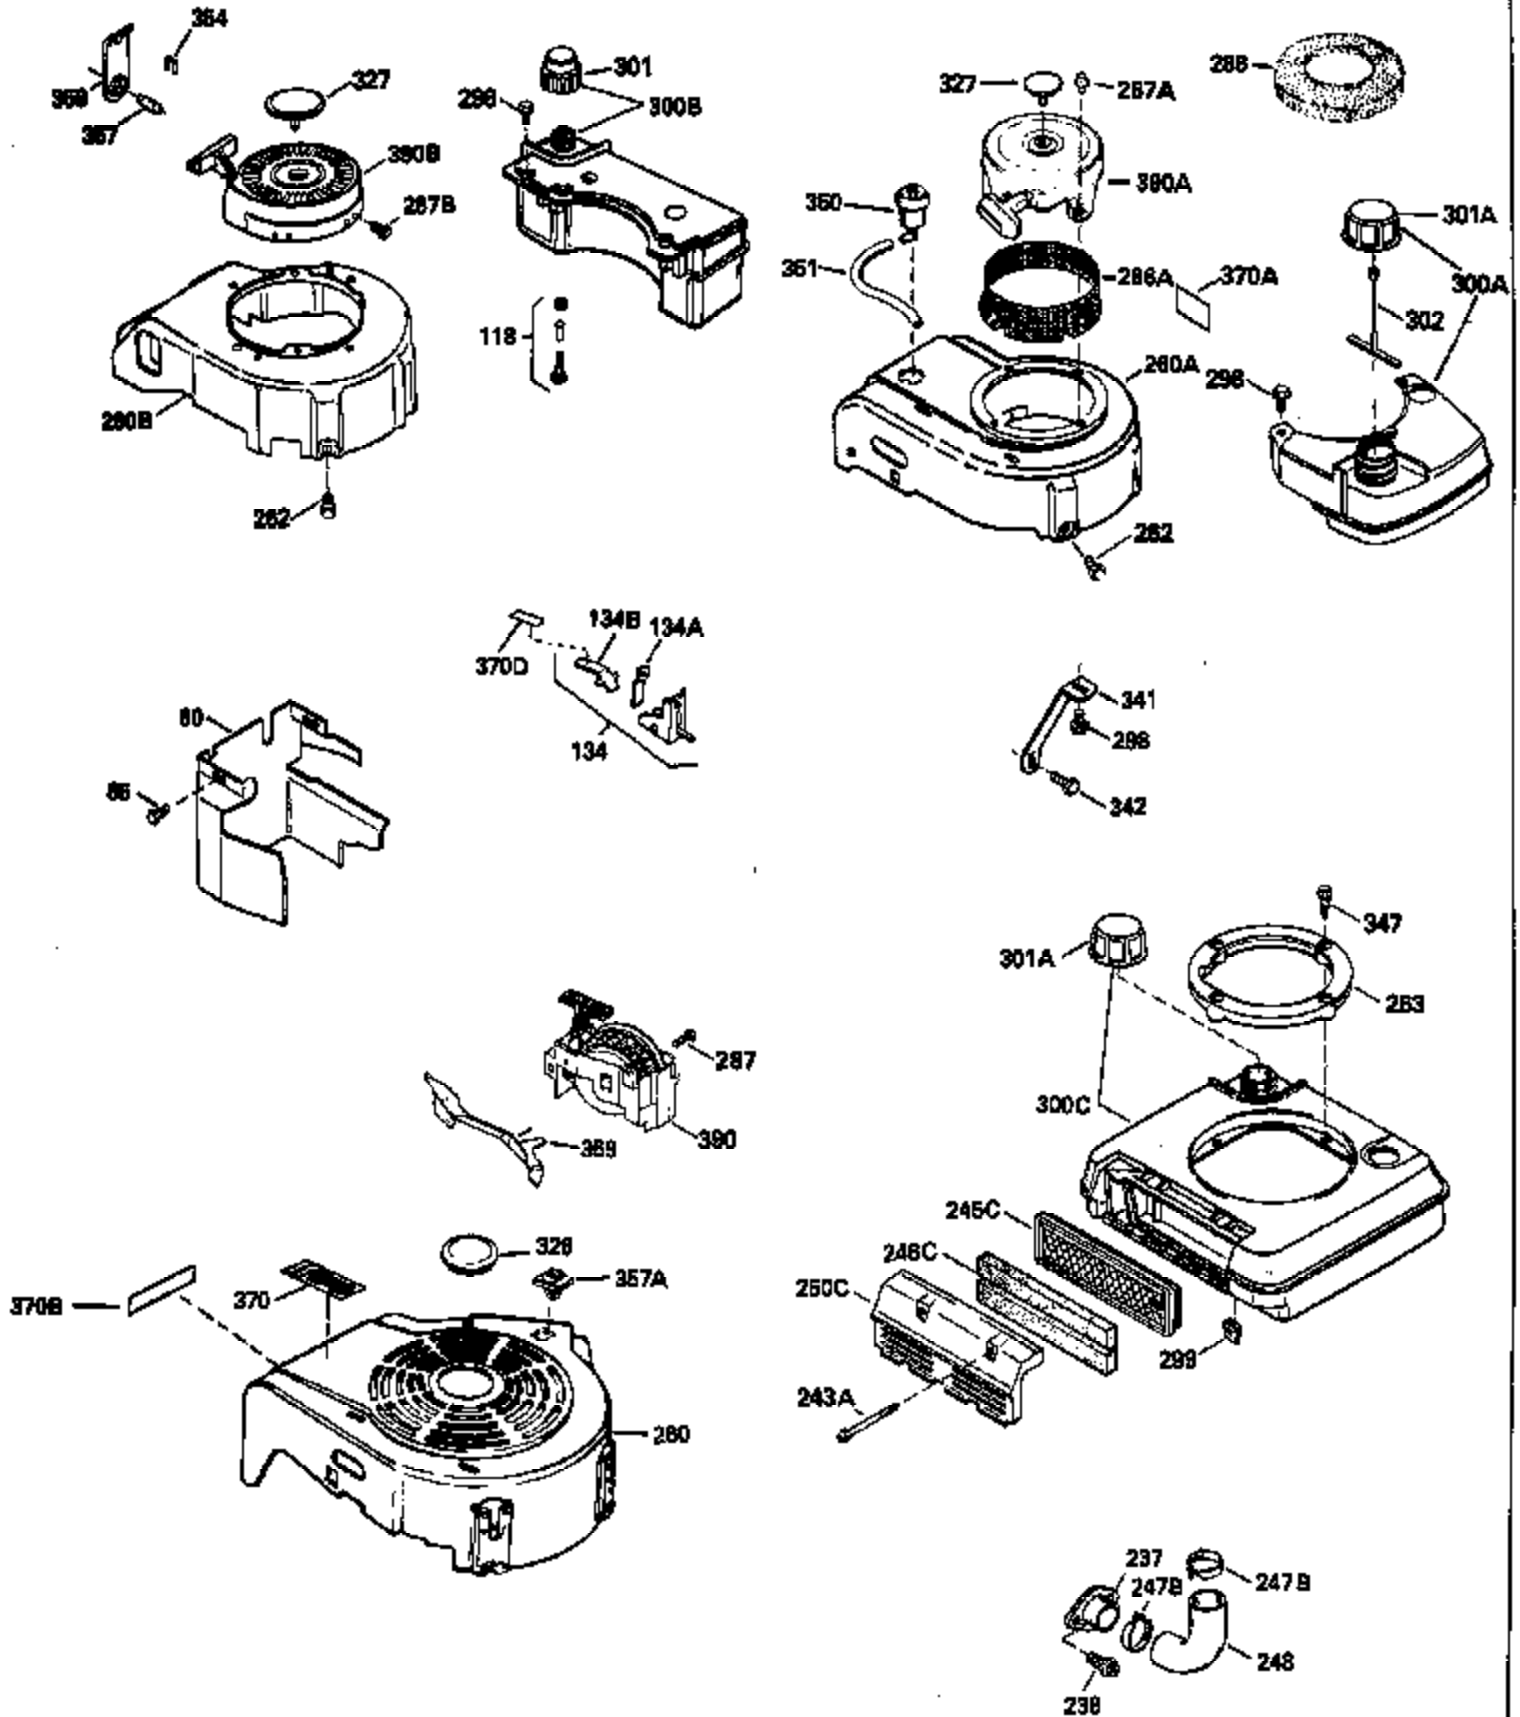

ILLUSTRATION SHOWS TYPICAL PARTS ONLY. ORDER BY PART NUMBER. PARTS NOT LISTED ARE SUPPLIED BY OEM.

Ref #	Part Number	Qty	Description
118	730194		Rope Guide Kit (Use as required with 34476 fuel tank)
238	650806		Screw, 10-32 x 5/8"
246C	35705		Filter, Pre-Air (Optional)
260A	34793		Housing, Blower
262	650831		Screw, 1/4-20 x 15/32"
286	590417		Screen, Starter cup
287A	650735		Screw, 10-24 x 3/8" (Use as required)
287A			Pop Rivet, (3/16" Dia.)(Purchase locally)
301	33032		Fuel Cap
370A	34346		Decal, Instruction
390A	590420		Rewind Starter (Refer to Division 5, Section C, page 25 or Fiche 8, Grid G-7 for breakdown)