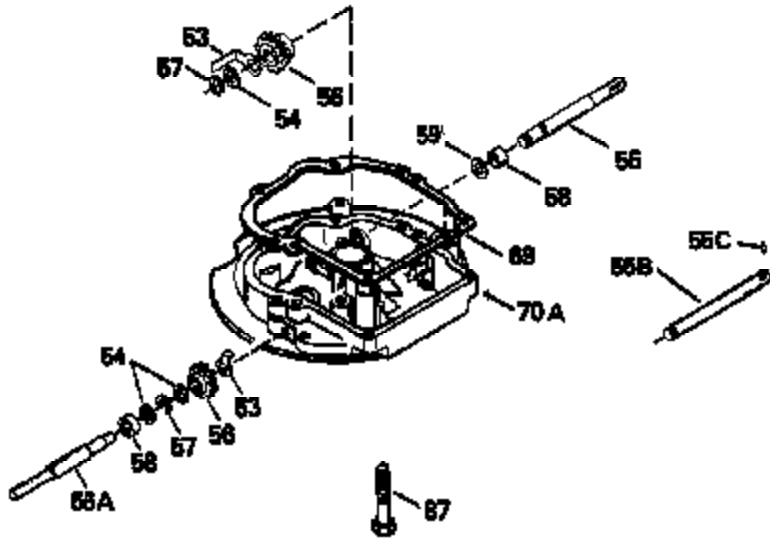

Ref #	Part Number	Qty	Description
19	31386		Spring, Governor
69	35261		* Gasket, Mounting flange
182	6201		Screw, 1/4-28 x 7/8"
185	31384A		Pipe, Intake (Incl. 224)
186	34337		Link, Governor spring
209	30200		Screw, 10-24 x 9/16"
223	650451		Screw, 1/4-20 x 1"
238	650806		Screw, 10-32 x 5/8"
246B	35435		Filter, Pre-Air (Use as required)