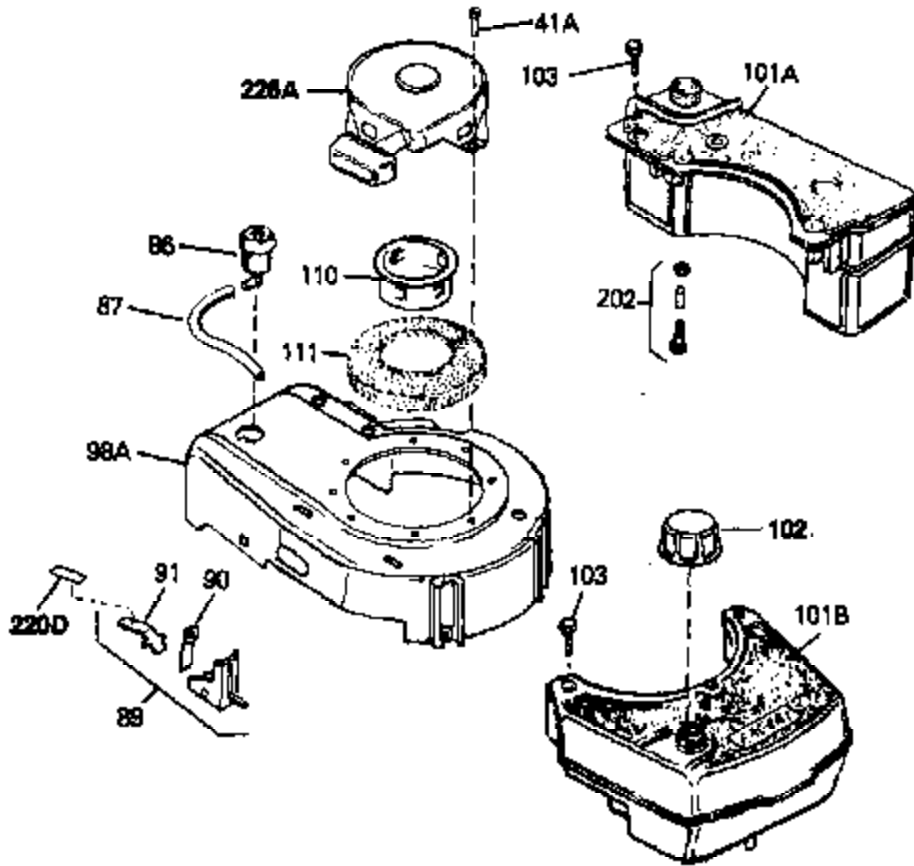

Ref #	Part Number	Qty	Description
72	650774	0	Screw, Hex hd., 1/4-20 x 2-3/8
72	650795	0	Screw, Hex hd. cap, Sems, 1/4-20 x 2-5/16
72	650869	0	Screw, Hex hd., 1/4-20 x 2-3/4
72	792005	0	Screw, Hex hd., 1/4-20 x 2-1/2
73	27181B	0	Muffler
80	34432	0	Wire, Ground (Two female & one double male
81	26756	0	Gasket, Carburetor
82	29752	0	Nut
83	6201	0	Screw
92	28942	0	Screw
93	27793	0	Clip, Conduit
95	30200	0	Screw
96	33155A	0	Control Assy., Speed
97	610973	0	Terminal Assy.
99	650831	0	Screw, Hex washer hd. Powerlok thread,
100	30200	0	Screw
101	32170A	0	Tank Assy., Fuel (White Poly) (1 qt.)
102	33032	0	Cap, Fuel filler (Red Plastic) (Spurt
104	26460	0	Clamp, Fuel line
105	29774	0	Line, Fuel (Braided 8.25")
105	30705	0	Line, Fuel (Braided 16")
105	30962	0	Line, Fuel (Braided 32")
105	34357	0	Line, Fuel (Epichlorohydrin 6-3/4")
106	650815	0	Washer, Belleville
107	650816	0	Nut, Flywheel
121	34431	0	Lamination & Coil Assy.
121	730207	0	Magneto-to-Solid State Conversion Kit
136	650814	0	Screw, Hex hd. Sems, 10-24 x 1
137	611046A	0	Flywheel
147	27625	0	Plug, Oil filler
148	29673	0	Gasket, Filler plug
154	34340	0	Element, Air cleaner (Poly)
155	34341A	0	Cover, Air cleaner (Black)
156	34339	0	Body, Air cleaner
157	650806	0	Screw, Hex washer hd. shoulder, 10-32 x 5/8
162	34338	0	Gasket, Air cleaner
220	34346	0	Decal, Instruction
220	550223	0	Decal, Name
223	631021	0	Inlet Needle, Seat & Clip Assy.
224	631581	0	Carburetor
230	33238D	0	Gasket Set

Ref #	Part Number	Qty	Description
41A	0	0	Rivet, Pop (3/16" Dia.)
41A	650735	0	Screw
98A	34793	0	Housing, Blower (5.56 dia. starter mtg. bolt
102	33032	0	Cap, Fuel filler (Red Plastic) (Spurt
110	34449	0	Hub, Starter
111	590417	0	Screen, Starter cup
157	650806	0	Screw, Hex washer hd. shoulder, 10-32 x 5/8
202	730194	0	Rope Guide Kit
226A	590420	0	Starter, Rewind