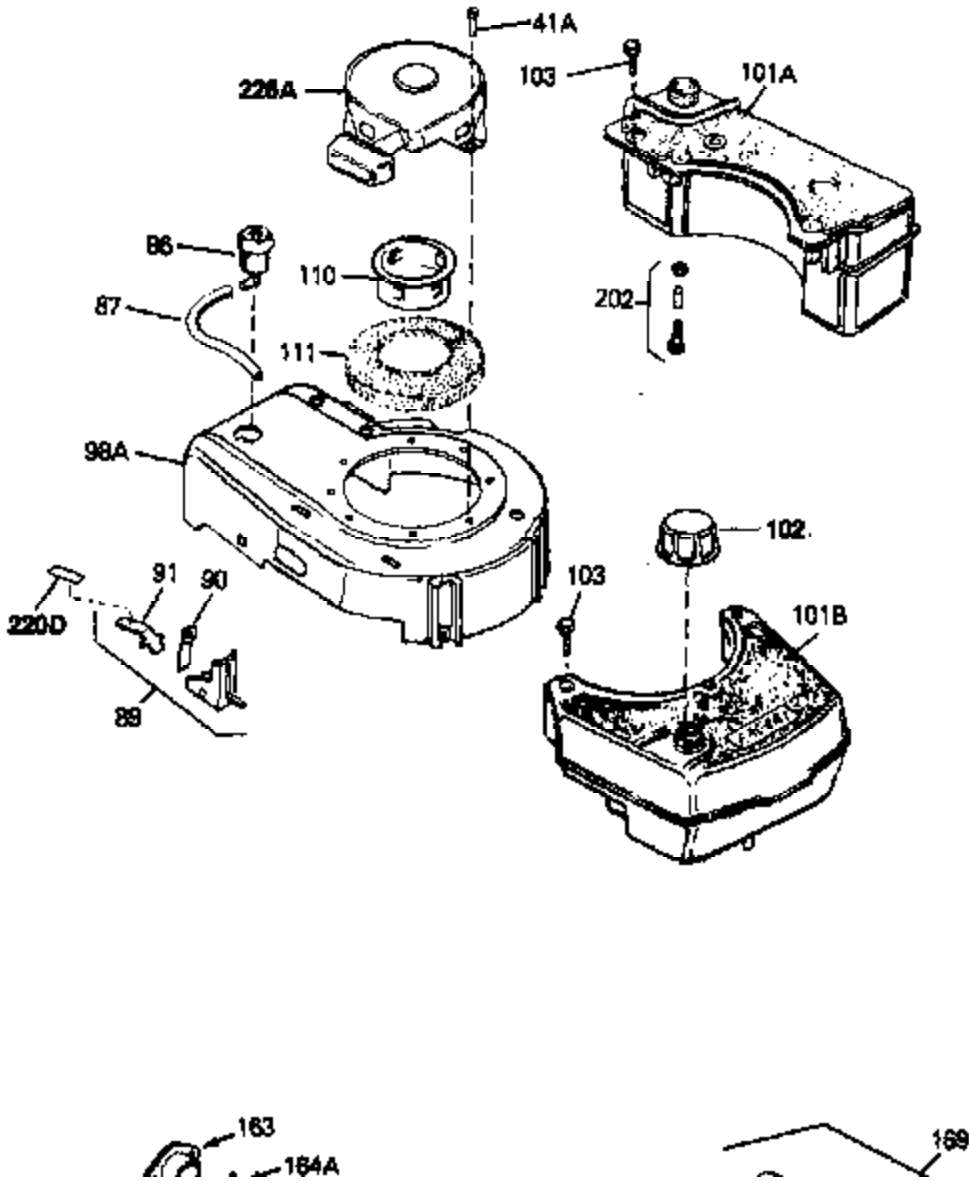

Ref #	Part Number	Qty	Description
69	650549	0	Screw
69A	650777	0	Screw, Slotted fil. hd. mach., 6-32 x 7/16
70	34337	0	Link, Governor spring
70A	34336	0	Link, Governor-to-throttle
71	31361	0	Spring, Governor
72	650774	0	Screw, Hex hd., 1/4-20 x 2-3/8
72	650795	0	Screw, Hex hd. cap, Sems, 1/4-20 x 2-5/16
72	650869	0	Screw, Hex hd., 1/4-20 x 2-3/4
72	792005	0	Screw, Hex hd., 1/4-20 x 2-1/2
80	34432	0	Wire, Ground (Two female & one double male)
81	26756	0	Gasket, Carburetor
82	29752	0	Nut
83	6201	0	Screw
92	28942	0	Screw
93	27793	0	Clip, Conduit
95	30200	0	Screw
96	33131A	0	Control Assy., Speed
97	610973	0	Terminal Assy.
99	650831	0	Screw, Hex washer hd. Powerlok thread,
100	30200	0	Screw
102	33032	0	Cap, Fuel filler (Red Plastic) (Spurt
104	26460	0	Clamp, Fuel line
105	29774	0	Line, Fuel (Braided 8.25")
105	30705	0	Line, Fuel (Braided 16")
105	30962	0	Line, Fuel (Braided 32")
105	34357	0	Line, Fuel (Epichlorohydrin 6-3/4")
106	650815	0	Washer, Belleville
107	650816	0	Nut, Flywheel
121	730207	0	Magneto-to-Solid State Conversion Kit
121	34431	0	Lamination & Coil Assy.
136	650814	0	Screw, Hex hd. Sems, 10-24 x 1
137	611046A	0	Flywheel
154	34340	0	Element, Air cleaner (Poly)
155	34341A	0	Cover, Air cleaner (Black)
156	34339	0	Body, Air cleaner
157	650806	0	Screw, Hex washer hd. shoulder, 10-32 x 5/8
162	34338	0	Gasket, Air cleaner
220	34346	0	Decal, Instruction
220	550223	0	Decal, Name
223	631021	0	Inlet Needle, Seat & Clip Assy.
224	632098	0	Carburetor
230	33238D	0	Gasket Set