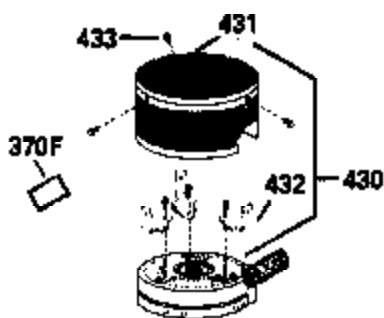

Ref #	Part Number	Qty	Description
420	730225		SAE 30, 4-Cycle Engine Oil (Quart)

ILLUSTRATION SHOWS TYPICAL PARTS ONLY. ORDER BY PART NUMBER. PARTS NOT LISTED ARE SUPPLIED BY OEM.

Ref #	Part Number	Qty	Description
118	730194		Rope Guide Kit (Use as required with 34476 fuel tank)
238	650806		Screw, 10-32 x 5/8"
246C	35705		Filter, Pre-Air (Optional)
260A	34793		Housing, Blower
262	650831		Screw, 1/4-20 x 15/32"
286	590417		Screen, Starter cup
287A	650735		Screw, 10-24 x 3/8" (Use as required)
287A			Pop Rivet, (3/16" Dia.)(Purchase locally)
301	33032		Fuel Cap
370A	34346		Decal, Instruction
390A	590420		Rewind Starter (Refer to Division 5, Section C, page 25 or Fiche 8, Grid G-7 for breakdown)