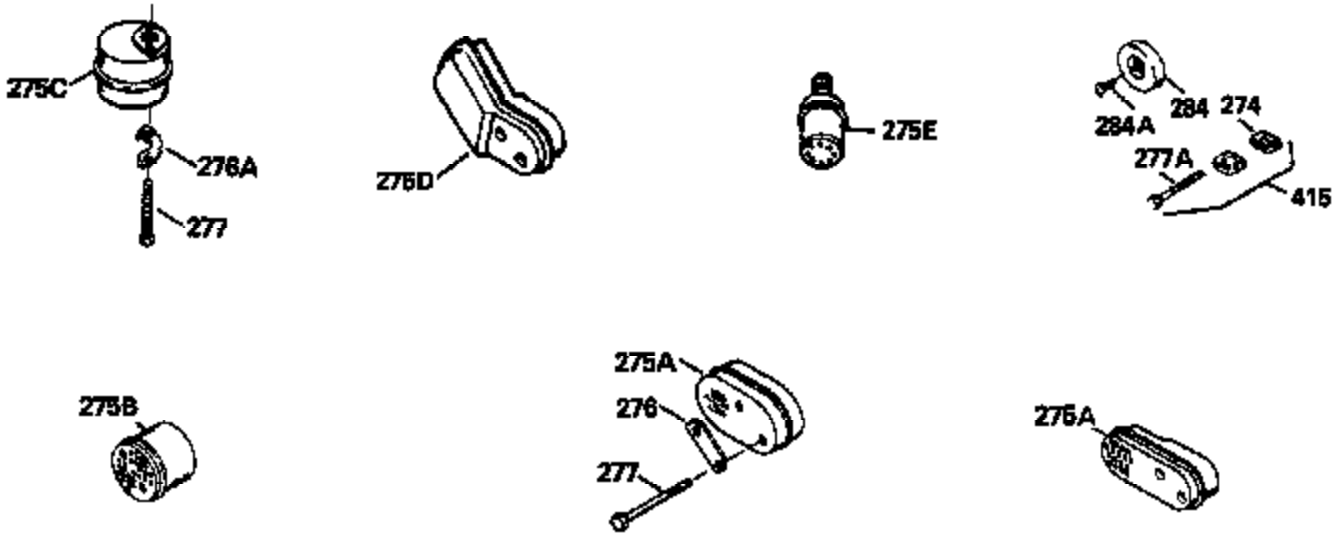

Ref #	Part Number	Qty	Description
420	730225		SAE 30, 4-Cycle Engine Oil (Quart)

ILLUSTRATION SHOWS TYPICAL PARTS ONLY. ORDER BY PART NUMBER. PARTS NOT LISTED ARE SUPPLIED BY OEM.

Ref #	Part Number	Qty	Description
118	730194		Rope Guide Kit (Use as required with 34476 fuel tank)
238	650806		Screw, 10-32 x 5/8"
246C	35705		Filter, Pre-Air (Optional)
260A	34793		Housing, Blower
262	650831		Screw, 1/4-20 x 15/32"
286	590417		Screen, Starter cup
287A	650735		Screw, 10-24 x 3/8" (Use as required)
287A			Pop Rivet, (3/16" Dia.)(Purchase locally)
301	33032		Fuel Cap
370A	34346		Decal, Instruction
390A	590420		Rewind Starter (Refer to Division 5, Section C, page 25 or Fiche 8, Grid G-7 for breakdown)