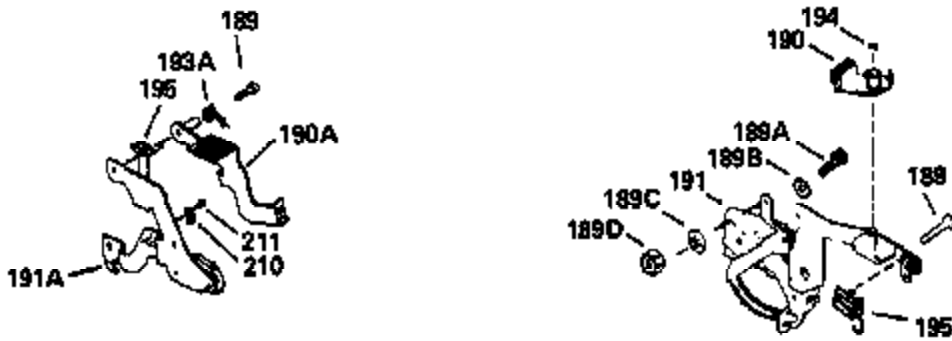

Ref #	Part Number	Qty	Description
420	730225		SAE 30, 4-Cycle Engine Oil (Quart)

ILLUSTRATION SHOWS TYPICAL PARTS ONLY. ORDER BY PART NUMBER. PARTS NOT LISTED ARE SUPPLIED BY OEM.

Ref #	Part Number	Qty	Description
118	730194		Rope Guide Kit (Use as required with 34476 fuel tank)
238	650806		Screw, 10-32 x 5/8"
246C	35705		Filter, Pre-Air (Optional)
260A	34793		Housing, Blower
262	650831		Screw, 1/4-20 x 15/32"
286	590417		Screen, Starter cup
287A	650735		Screw, 10-24 x 3/8" (Use as required)
287A			Pop Rivet, (3/16" Dia.)(Purchase locally)
301	33032		Fuel Cap
370A	34346		Decal, Instruction
390A	590420		Rewind Starter (Refer to Division 5, Section C, page 25 or Fiche 8, Grid G-7 for breakdown)