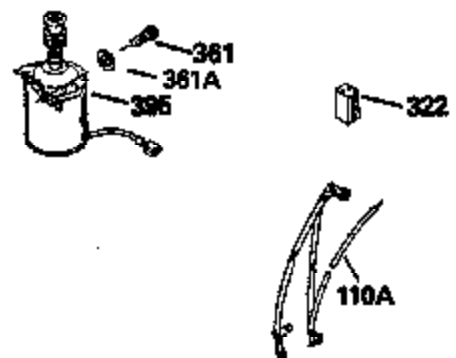

Ref #	Part Number	Qty	Description
420	730225		SAE 30, 4-Cycle Engine Oil (Quart)

ILLUSTRATION SHOWS TYPICAL PARTS ONLY. ORDER BY PART NUMBER. PARTS NOT LISTED ARE SUPPLIED BY OEM.

Ref #	Part Number	Qty	Description
118	730194		Rope Guide Kit (Use as required with 34476 fuel tank)
238	650806		Screw, 10-32 x 5/8"
246C	35705		Filter, Pre-Air (Optional)
260A	34793		Housing, Blower
262	650831		Screw, 1/4-20 x 15/32"
286	590417		Screen, Starter cup
287A	650735		Screw, 10-24 x 3/8" (Use as required)
287A			Pop Rivet, (3/16" Dia.)(Purchase locally)
301	33032		Fuel Cap
370A	34346		Decal, Instruction
390A	590420		Rewind Starter (Refer to Division 5, Section C, page 25 or Fiche 8, Grid G-7 for breakdown)