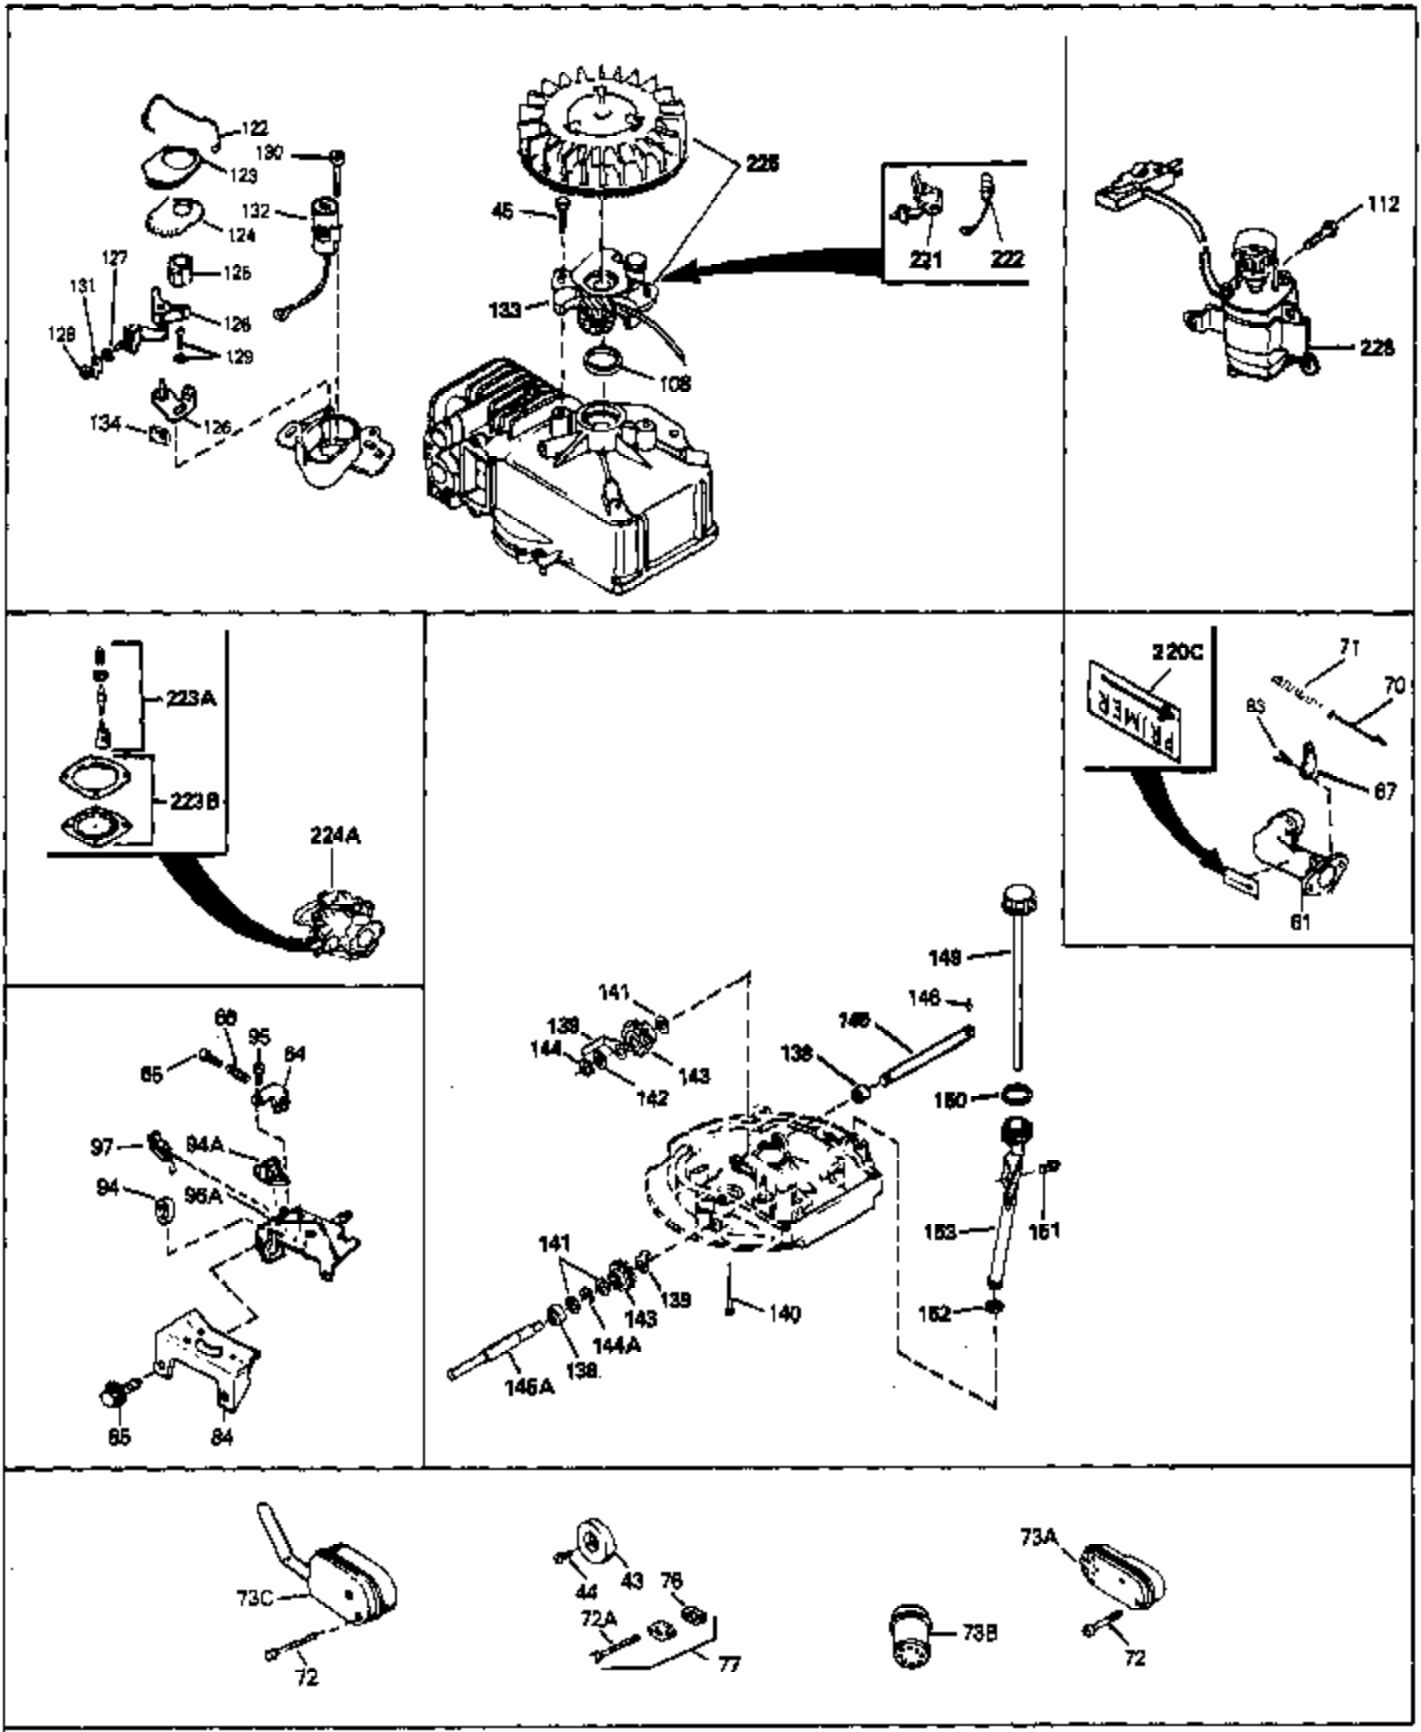

Ref #	Part Number	Qty	Description
69	650549	0	Screw
69A	650777	0	Screw, Slotted fil. hd. mach., 6-32 x 7/16
70	34337	0	Link, Governor spring
70A	34336	0	Link, Governor-to-throttle
71	31361	0	Spring, Governor
72	650774	0	Screw, Hex hd., 1/4-20 x 2-3/8
72	650795	0	Screw, Hex hd. cap, Sems, 1/4-20 x 2-5/16
72	650869	0	Screw, Hex hd., 1/4-20 x 2-3/4
72	792005	0	Screw, Hex hd., 1/4-20 x 2-1/2
73	27181B	0	Muffler
80	34231	0	Wire, Ground (One female fitting & one
81	26756	0	Gasket, Carburetor
82	29752	0	Nut
83	6201	0	Screw
92	28942	0	Screw
93	27793	0	Clip, Conduit
95	30200	0	Screw
96	33131A	0	Control Assy., Speed
97	610973	0	Terminal Assy.
98	34475	0	Housing, Blower
99	650831	0	Screw, Hex washer hd. Powerlok thread,
100	30200	0	Screw
102	33032	0	Cap, Fuel filler (Red Plastic) (Spurt
104	26460	0	Clamp, Fuel line
105	29774	0	Line, Fuel (Braided 8.25")
105	30705	0	Line, Fuel (Braided 16")
105	30962	0	Line, Fuel (Braided 32")
105	34357	0	Line, Fuel (Epichlorohydrin 6-3/4")
106	650815	0	Washer, Belleville
107	650816	0	Nut, Flywheel
109	34113	0	Plug, Screen
120	34080	0	Spacer, Flywheel key
121	34443A	0	Solid State Assy.
121	730207	0	Magneto-to-Solid State Conversion Kit
136	650814	0	Screw, Hex hd. Sems, 10-24 x 1
137	611046A	0	Flywheel
154	34340	0	Element, Air cleaner (Poly)
155	34341A	0	Cover, Air cleaner (Black)
156	34339	0	Body, Air cleaner
157	650806	0	Screw, Hex washer hd. shoulder, 10-32 x 5/8
162	34338	0	Gasket, Air cleaner
220	34346	0	Decal, Instruction
220	550223	0	Decal, Name
220B	34363	0	Decal, Instruction
223	631021	0	Inlet Needle, Seat & Clip Assy.
224	632098	0	Carburetor
226	590531	0	Starter, Side mount rewind
230	33238D	0	Gasket Set

Ref #	Part Number	Qty	Description
41A	0	0	Rivet, Pop (3/16" Dia.)
41A	650735	0	Screw
101A	34476	0	Tank, Fuel (1 qt.)(Black Poly)
102	33032	0	Cap, Fuel filler (Red Plastic) (Spurt
103	28763	0	Screw, Hex washer hd. thread-forming, 10-24
157	650806	0	Screw, Hex washer hd. shoulder, 10-32 x 5/8
202	730194	0	Rope Guide Kit