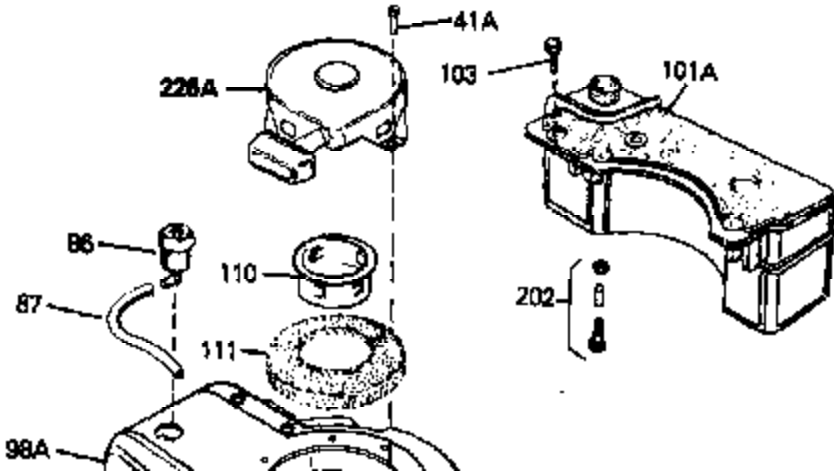

Ref #	Part Number	Qty	Description
41A	0	0	Rivet, Pop (3/16" Dia.)
41A	650735	0	Screw
101A	34476	0	Tank, Fuel (1 qt.)(Black Poly)
102	33032	0	Cap, Fuel filler (Red Plastic) (Spurt
103	28763	0	Screw, Hex washer hd. thread-forming, 10-24
157	650806	0	Screw, Hex washer hd. shoulder, 10-32 x 5/8
202	730194	0	Rope Guide Kit

Ref #	Part Number	Qty	Description
61	31384A	0	Pipe, Intake
70	34337	0	Link, Governor spring
71	31361	0	Spring, Governor
72	650774	0	Screw, Hex hd., 1/4-20 x 2-3/8
72	650795	0	Screw, Hex hd. cap, Sems, 1/4-20 x 2-5/16
72	650869	0	Screw, Hex hd., 1/4-20 x 2-3/4
72	792005	0	Screw, Hex hd., 1/4-20 x 2-1/2
72A	30063	0	Screw
76	26754A	0	Gasket, Exhaust
77	730162	0	Kit, Muffler Adapter
83	6201	0	Screw
95	30200	0	Screw
97	610973	0	Terminal Assy.
149	34267	0	Dipstick, Oil (Twist Lock)
150	33590	0	"O" Ring
151	650562	0	Screw
152	34265	0	Gasket, Oil fill tube
152	34282	0	"O" Ring (.612 I.D. x .812 O.D. x .103
153	34264	0	Tube Assy., Oil fill (Plastic)