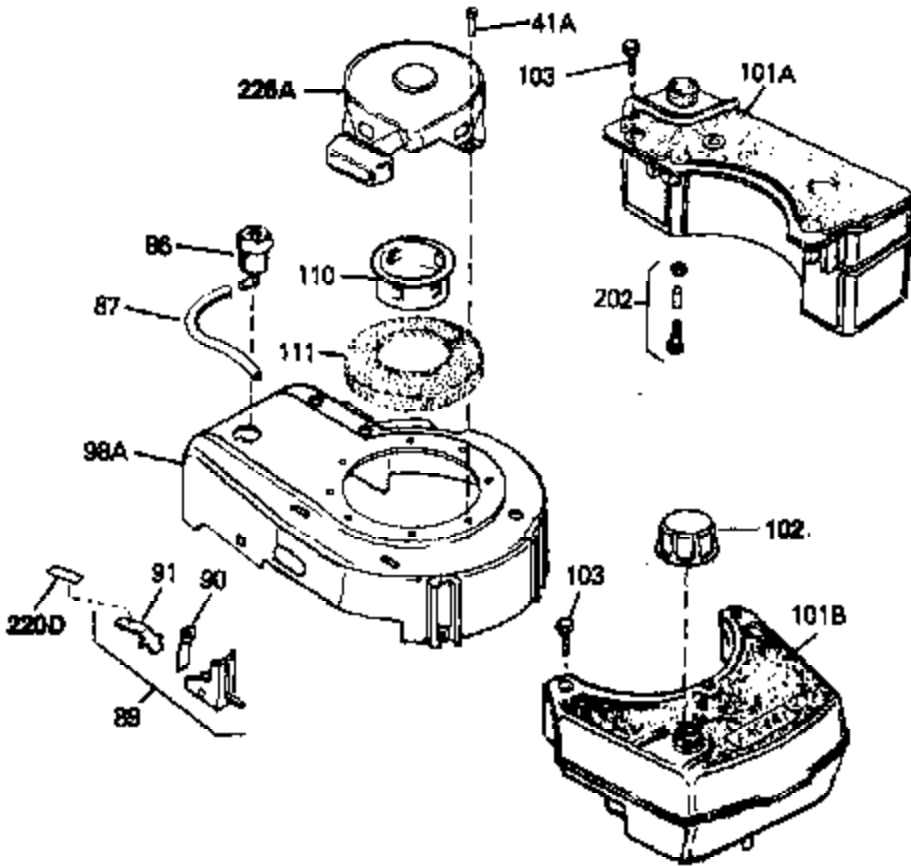

Ref #	Part Number	Qty	Description
69	650549	0	Screw
69A	650777	0	Screw, Slotted fil. hd. mach., 6-32 x 7/16
70	34337	0	Link, Governor spring
70A	34336	0	Link, Governor-to-throttle
71	31361	0	Spring, Governor
72	650774	0	Screw, Hex hd., 1/4-20 x 2-3/8
72	650795	0	Screw, Hex hd. cap, Sems, 1/4-20 x 2-5/16
72	650869	0	Screw, Hex hd., 1/4-20 x 2-3/4
72	792005	0	Screw, Hex hd., 1/4-20 x 2-1/2
73	27181B	0	Muffler
80	34432	0	Wire, Ground (Two female & one double male)
81	26756	0	Gasket, Carburetor
82	29752	0	Nut
83	6201	0	Screw
92	28942	0	Screw
93	27793	0	Clip, Conduit
95	30200	0	Screw
97	610973	0	Terminal Assy.
98	34367	0	Housing, Blower
99	650831	0	Screw, Hex washer hd. Powerlok thread,
100	30200	0	Screw
102	33032	0	Cap, Fuel filler (Red Plastic) (Spurt
104	26460	0	Clamp, Fuel line
105	29774	0	Line, Fuel (Braided 8.25")
105	30705	0	Line, Fuel (Braided 16")
105	30962	0	Line, Fuel (Braided 32")
105	34357	0	Line, Fuel (Epichlorohydrin 6-3/4")
106	650815	0	Washer, Belleville
107	650816	0	Nut, Flywheel
109	34113	0	Plug, Screen
113	30593	0	Clip, Magneto wire
121	34431	0	Lamination & Coil Assy.
121	730207	0	Magneto-to-Solid State Conversion Kit
136	650814	0	Screw, Hex hd. Sems, 10-24 x 1
137	611046A	0	Flywheel
220A	34442A	0	Decal, Instruction
223	631021	0	Inlet Needle, Seat & Clip Assy.
224	632053	0	Carburetor
226	590531	0	Starter, Side mount rewind
230	33238D	0	Gasket Set

Ref #	Part Number	Qty	Description
41A	0	0	Rivet, Pop (3/16" Dia.)
41A	650735	0	Screw
86	34353	0	Primer Assy.
87	32180C	0	Line, Primer
101B	34369A	0	Tank Assy., Fuel (Charcoal Poly) (1-1/2
102	33032	0	Cap, Fuel filler (Red Plastic) (Spurt
103	28763	0	Screw, Hex washer hd. thread-forming, 10-24
164	32972	0	Cleaner, Air
164A	33168	0	Clamp, Corbin
202	730194	0	Rope Guide Kit