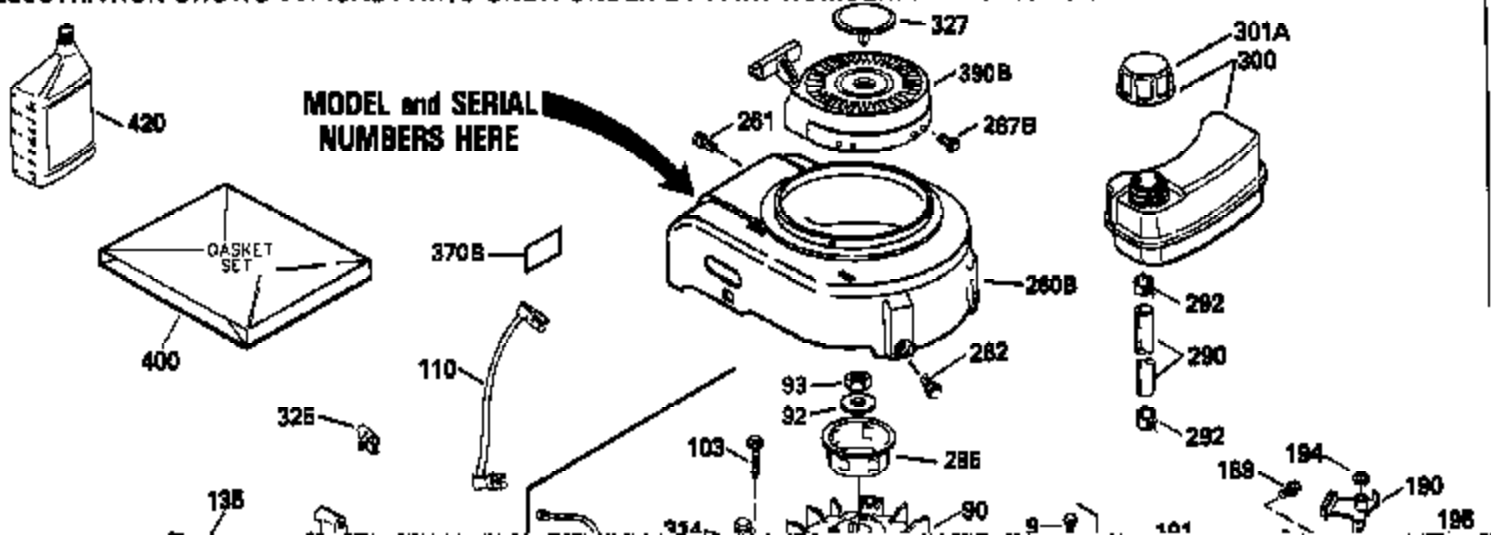

ILLUSTRATION SHOWS TYPICAL PARTS ONLY. ORDER BY PART NUMBER. PARTS NOT LISTED ARE SUPPLIED BY OEM.

Ref #	Part Number	Qty	Description
1	34975		Cylinder Ass'y. (Incl. 2, 8, 9 & 20) (2-1/2")
2	26727		Pin, Dowel
6	33734		Element, Breather
7	34214A		Breather Ass'y. (Incl. 6, 8, 9, 12 & 12A)
8	33735		* Gasket, Breather
9	30200		Screw, 10-24 x 9/16"
12	33886		Tube, Breather
12A	34695		Elbow, Breather tube
14	28277		Washer
15	31513		Rod, Governor
16	31383A		Lever, Governor
17	31335		Clamp, Governor lever
18	650548		Screw, 8-32 x 5/16"
19	31361		Spring, Extension
20	32600		Seal, Oil
30	34600		Crankshaft Ass'y.
40	34514		Piston, Pin & Ring Set (Std.) (2-1/2" Bore)
40	34515		Piston, Pin & Ring Set (.010" OS)
40	34516		Piston, Pin & Ring Set (.020" OS)
41	32538B		Piston & Pin Ass'y. (Incl. 43)(Std.)(2-1/2")
41	32548B		Piston & Pin Ass'y. (Incl. 43) (.010" OS)
41	32549B		Piston & Pin Ass'y. (Incl. 43) (.020" OS)
42	28986		Ring Set (Std.) (2-1/2" Bore)
42	28987		Ring Set (.010" OS)
42	28988		Ring Set (.020" OS)
43	20381		Ring, Piston pin retaining
45	30963B		Rod Assy., Connecting (Incl. 46)
46	32610A		Bolt, Connecting rod
48	27241		Lifter, Valve
50	33148A		Camshaft
52	29914		Oil Pump Assy.
69	35261		* Gasket, Mounting flange
72	30572		Plug, Oil drain (Incl. 73)
73	28833		* Drain Plug Gasket (Not req. W/plastic plug)
75	26208		Seal, Oil
80	30574		Shaft, Governor
81	30590A		Washer, Flat
82	30591		Gear Assy., Governor (Incl. 81)
83	30588A		Spool, Governor
84	29193		Ring, Retaining
86	650488		Screw, 1/4-20 x 1-1/4"
89	611004		Flywheel Key
90	611046A		Flywheel
92	650815		Washer, Belleville
93	650816		Nut, Flywheel
100	730207		Magneto-to-Solid State Conversion Kit (Includes solid state module, solid state flywheel key, and instructions.)(Use as required on external ignition engines only.)
100	34443A		Solid State Assy.
103	650814		Screw, Torx T-15, 10-24 x 1"
119	29953C		* Gasket, Cylinder head
120	34335		Head, Cylinder
125	29313C		Exhaust Valve (Std.) (Incl. 151)
125	29315C		Exhaust Valve (1/32" OS) (Incl. 151)
126	29314B		Intake Valve (Std.) (Incl. 151)
126	29315C		Intake Valve (1/32" OS) (Incl. 151)
130	6021A		Screw, 5/16-18 x 1-1/2"