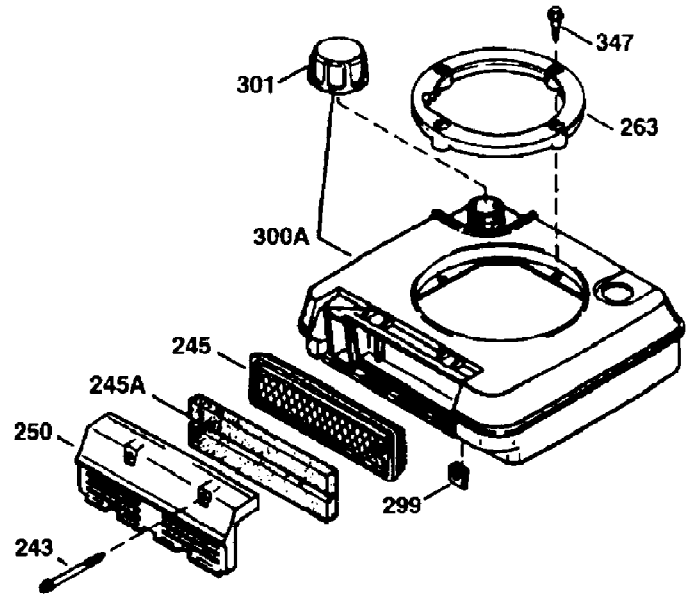

ILLUSTRATION SHOWS TYPICAL PARTS ONLY. ORDER BY PART NUMBER. PARTS NOT LISTED ARE SUPPLIED BY OEM.

VIEW 2 OF 3

Ref #	Part Number	Qty	S/P/F	Description
205	650777	1	S/P	Screw, 6-32 x 21/32"
206	610973	1		Terminal
239	34338	1		* Air Cleaner Gasket
243	650806	2		Screw, 10-32 x 5/8"
245	34340	1		Air Filter (Poly) (also available in Packaged Part #740023B)
250	34341B	1	/P	Air Cleaner Cover
260	35484	1		Blower Housing
287	650884	2	S	Screw, 8-32 x 1/2"
298	28763	3	/P	Screw, 10-32 x 35/64"
300	34476A	1	/P	Fuel Tank (Inc. 292 & 301)
301	33032	1	/P	Fuel Cap (Red 1-1/2" ID) also available in Packaged Part #740005B
370	34144	1		Primer Decal
390	590688	1	S/P	Rewind Starter