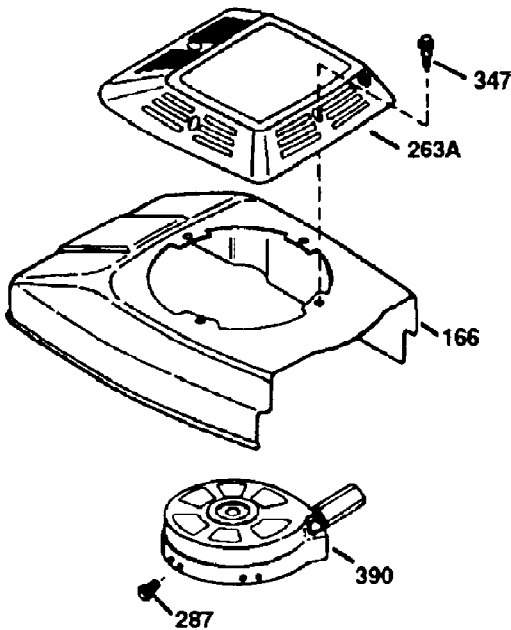

ILLUSTRATION SHOWS TYPICAL PARTS ONLY. ORDER BY PART NUMBER. PARTS NOT LISTED ARE SUPPLIED BY OEM.

VIEW 2 OF 3

Ref #	Part Number	Qty	S/P/F	Description
205	650777	1	S/P	Screw, 6-32 x 21/32"
206	610973	1		Terminal
239	34338	1		* Air Cleaner Gasket
243	650806	2		Screw, 10-32 x 5/8"
245	34340	1		Air Filter (Poly) (also available in Packaged Part #740023B)
250	34341B	1	/P	Air Cleaner Cover
260	35484	1		Blower Housing
287	650884	2	S	Screw, 8-32 x 1/2"
298	28763	3	/P	Screw, 10-32 x 35/64"
300	34476A	1	/P	Fuel Tank (Inc. 292 & 301)
301	33032	1	/P	Fuel Cap (Red 1-1/2" ID) also available in Packaged Part #740005B
370	34144	1		Primer Decal
390	590688	1	S/P	Rewind Starter