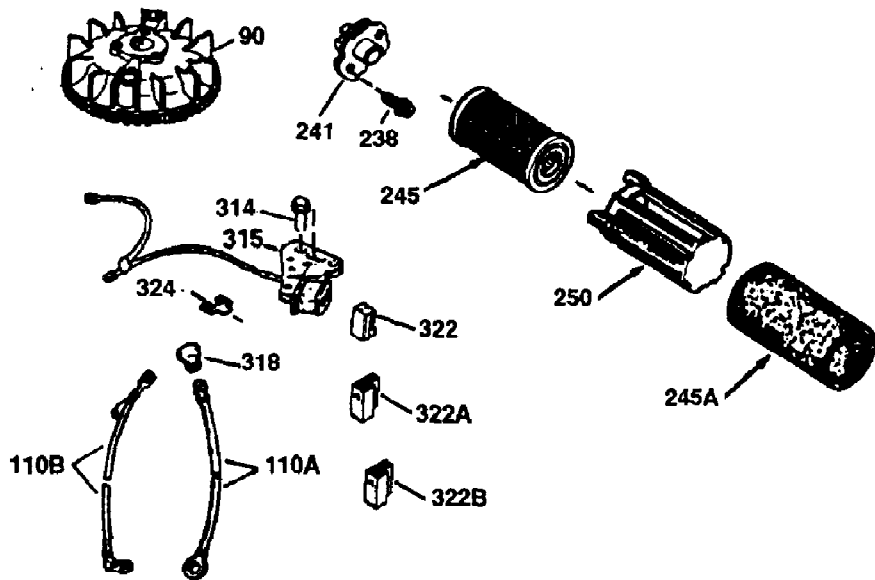

ILLUSTRATION SHOWS TYPICAL PARTS ONLY. ORDER BY PART NUMBER. PARTS NOT LISTED ARE SUPPLIED BY OEM.

VIEW 3 OF 3

Ref #	Part Number	Qty	S/P/F	Description
19	31361	1		Extension Spring
69	35261	1	S/P	* Mounting Flange Gasket
70	35651B	1	S/P	Mounting Flange (Incl. 72, 75 & 80)
90	611299	1		Flywheel
182	6201	2	/P	Screw, 1/4-28 x 7/8"
185	31384A	1	/P	Intake Pipe (Incl. 224)
186	34337	1		Governor Link
200	33131A	1	/P	Control Bracket (Incl. 202 thru 206)
205	650777	1	S/P	Screw, 6-32 x 21/32"
206	610973	1		Terminal
209	30200	2	/P	Screw, 10-24 x 9/16"
223	650451	2	/P	Screw, 1/4-20 x 1"
245	34340	1		Air Filter (Poly) (also available in Packaged Part #740023B)
250	34341B	1	/P	Air Cleaner Cover
275	35708	1		Muffler (Incl. 277)
277	650795	2		Screw, 1/4-20 x 2-1/4"