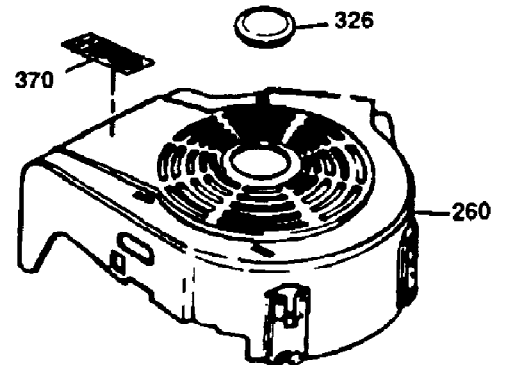

ILLUSTRATION SHOWS TYPICAL PARTS ONLY. ORDER BY PART NUMBER. PARTS NOT LISTED ARE SUPPLIED BY OEM.

VIEW 2 OF 3

Ref #	Part Number	Qty	S/P/F	Description
205	650777	1	S/P	Screw, 6-32 x 21/32"
206	610973	1		Terminal
239	34338	1		* Air Cleaner Gasket
243	650806	2		Screw, 10-32 x 5/8"
245	34340	1		Air Filter (Poly) (also available in Packaged Part #740023B)
250	34341B	1	/P	Air Cleaner Cover
260	35484	1		Blower Housing
287	650884	2	S	Screw, 8-32 x 1/2"
298	28763	3	/P	Screw, 10-32 x 35/64"
300	34476A	1	/P	Fuel Tank (Inc. 292 & 301)
301	33032	1	/P	Fuel Cap (Red 1-1/2" ID) also available in Packaged Part #740005B
370	34144	1		Primer Decal
390	590688	1	S/P	Rewind Starter