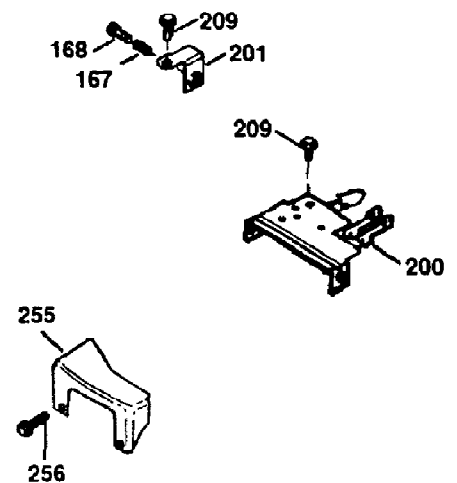

ILLUSTRATION SHOWS TYPICAL PARTS ONLY. ORDER BY PART NUMBER. PARTS NOT LISTED ARE SUPPLIED BY OEM.

VIEW 3 OF 3

Ref #	Part Number	Qty	S/P/F	Description
19	31361	1		Extension Spring
69	35261	1	S/P	* Mounting Flange Gasket
70	35651B	1	S/P	Mounting Flange (Incl. 72, 75 & 80)
90	611299	1		Flywheel
182	6201	2	/P	Screw, 1/4-28 x 7/8"
185	31384A	1	/P	Intake Pipe (Incl. 224)
186	34337	1		Governor Link
200	33131A	1	/P	Control Bracket (Incl. 202 thru 206)
205	650777	1	S/P	Screw, 6-32 x 21/32"
206	610973	1		Terminal
209	30200	2	/P	Screw, 10-24 x 9/16"
223	650451	2	/P	Screw, 1/4-20 x 1"
245	34340	1		Air Filter (Poly) (also available in Packaged Part #740023B)
250	34341B	1	/P	Air Cleaner Cover
275	35708	1		Muffler (Incl. 277)
277	650795	2		Screw, 1/4-20 x 2-1/4"