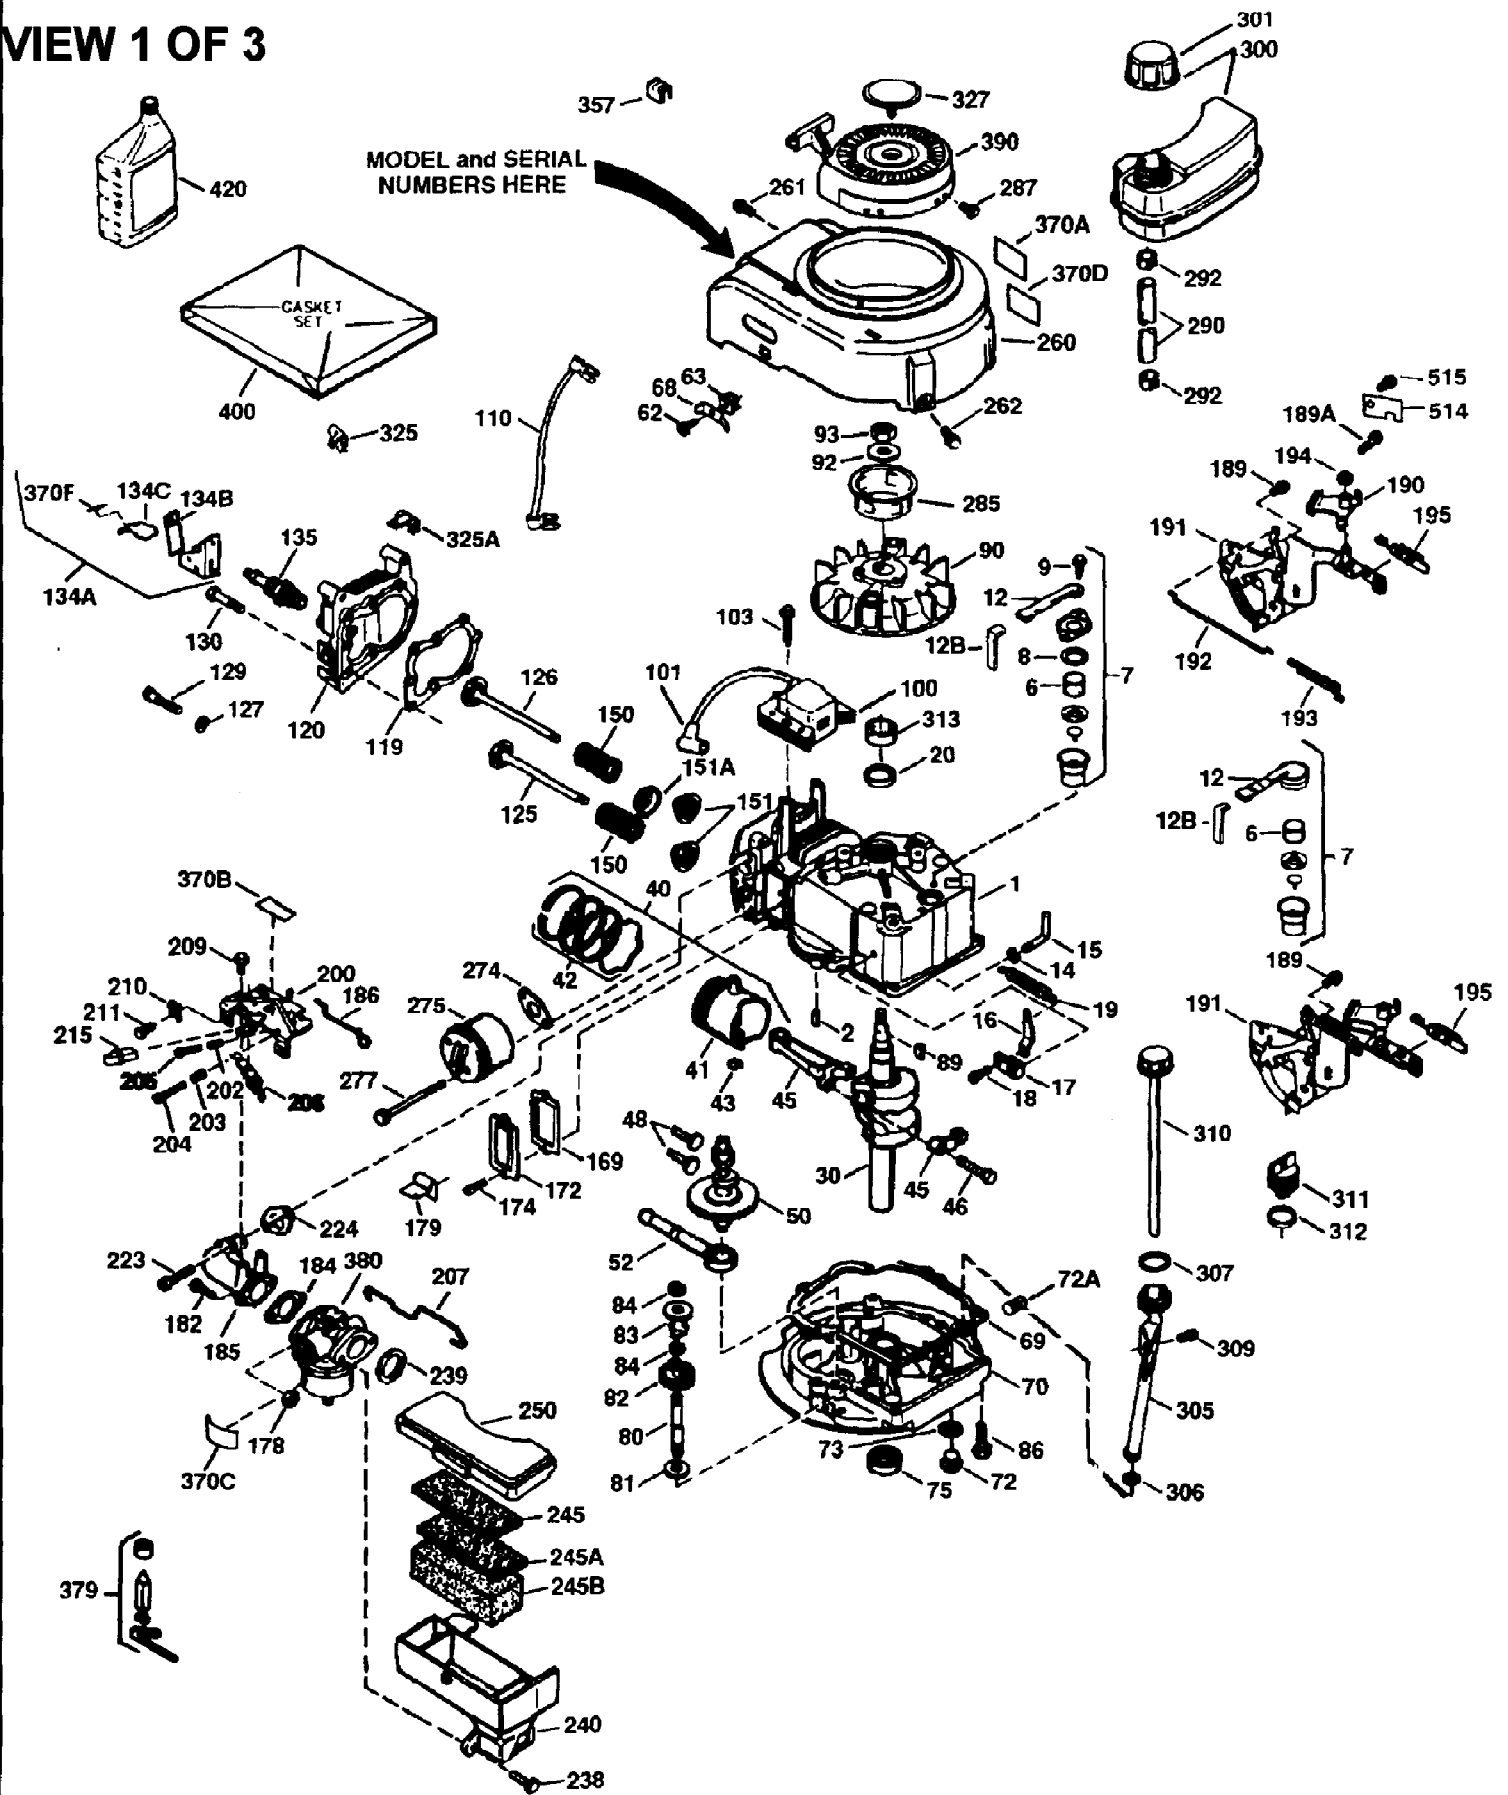

ILLUSTRATION SHOWS TYPICAL PARTS ONLY. ORDER BY PART NUMBER. PARTS NOT LISTED ARE SUPPLIED BY OEM.

VIEW 1 OF 3

Ref #	Part Number	Qty	S/P/F	Description
1	34975	1	S/P	"Cylinder (Incl. 2, 8, 9 & 20)
2	26727	2		Dowel Pin
6	33734	1		Breather Element
7	34214A	1	S/P	Breather Ass'y. (Incl. 6, 8, 9 & 12)
8	33735	1		* Breather Gasket
9	30200	2	/P	Screw, 10-24 x 9/16"
12	33886	1	/P	Breather Tube
14	28277	1		Flat Washer
15	30589	1		Governor Rod (Incl. 14)
16	31383A	1	/P	Governor Lever
17	31335	1		Governor Lever Clamp
18	650548	1	S	Screw, 8-32 x 5/16"
19	31361	1		Extension Spring
20	32600	1		Oil Seal
30	34467	1		Crankshaft
40	34514	1		Piston, Pin & Ring Set (Std.)
40	34515	1		Piston, Pin & Ring Set (.010" OS)
40	34516	1		Piston, Pin & Ring Set (.020" OS)
41	32538B	1	/P	Piston & Pin Ass'y. (Std.) (Incl. 43)
41	32548B	1	/P	Piston & Pin Ass'y. (.010" OS) Incl. 43
41	32549B	1	/P	Piston & Pin Ass'y. (.020" OS) Incl. 43
42	28986	1	/P	Ring Set (Std.)
42	28987	1	/P	Ring Set (.010" OS)
42	28988	1	/P	Ring Set (.020" OS)
43	20381	2		Piston Pin Retaining Ring
45	30963B	1	/P	Connecting Rod Ass'y. (Incl. 46)
46	32610A	2	/P	Connecting Rod Bolt
48	27241	2		Valve Lifter
50	33148A	1	S/P	Camshaft
52	29914	1		Oil Pump Ass'y.
69	35261	1	S/P	* Mounting Flange Gasket
70	35651B	1	S/P	Mounting Flange (Incl. 72, 75 & 80)
72	36083	1	/P	Oil Drain Plug
75	26208	1	/P	Oil Seal
80	30574	1	S/P	Governor Shaft
81	30590A	1	/P	Washer
82	30591	1	/P	Governor Gear Ass'y. (Incl. 81)
83	30588A	1	/P	Governor Spool
84	29193	2		Retaining Ring
86	650488	6	/P	Screw, 1/4-20 x 1-1/4"
89	611004	1		Flywheel Key (also available in Packaged Part #740007B)
90	611299	1		Flywheel
92	650815	1	/P	Belleville Washer
93	650816	1		Flywheel Nut
100	34443A	1	S/P	Solid State Ignition
101	610118	1		Spark Plug Cover
103	650814	2	S	Screw, Torx T-15, 10-24 x 1"
110	36230	1		Ground Wire
119	29953C	1	/P	* Cylinder Head Gasket
120	34335	1	S	Cylinder Head
125	29313C	1	/P	Exhaust Valve (Std.) (Incl. 151)
125	29315C	1	/P	Exhaust Valve (.1/32" OS) (Incl. 151)