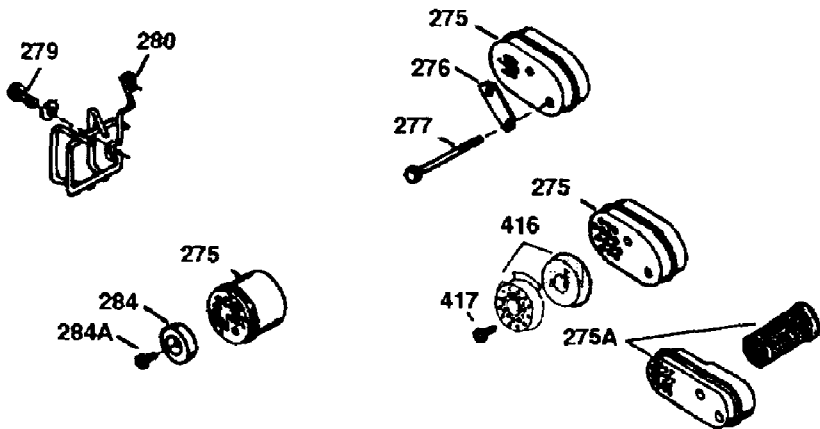

ILLUSTRATION SHOWS TYPICAL PARTS ONLY. ORDER BY PART NUMBER. PARTS NOT LISTED ARE SUPPLIED BY OEM.

VIEW 3 OF 3

Ref #	Part Number	Qty	S/P/F	Description
19	31361	1		Extension Spring
69	35261	1	S/P	* Mounting Flange Gasket
70	35651B	1	S/P	Mounting Flange (Incl. 72, 75 & 80)
90	611299	1		Flywheel
182	6201	2	/P	Screw, 1/4-28 x 7/8"
185	31384A	1	/P	Intake Pipe (Incl. 224)
186	34337	1		Governor Link
200	33131A	1	/P	Control Bracket (Incl. 202 thru 206)
205	650777	1	S/P	Screw, 6-32 x 21/32"
206	610973	1		Terminal
209	30200	2	/P	Screw, 10-24 x 9/16"
223	650451	2	/P	Screw, 1/4-20 x 1"
245	34340	1		Air Filter (Poly) (also available in Packaged Part #740023B)
250	34341B	1	/P	Air Cleaner Cover
275	35708	1		Muffler (Incl. 277)
277	650795	2		Screw, 1/4-20 x 2-1/4"