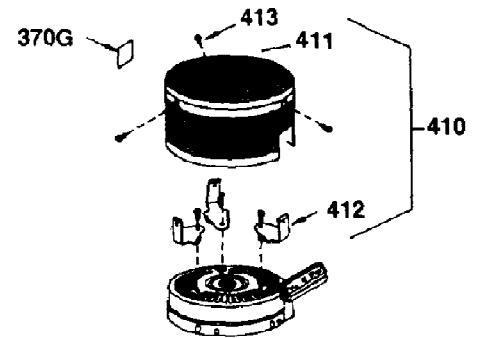

ILLUSTRATION SHOWS TYPICAL PARTS ONLY. ORDER BY PART NUMBER. PARTS NOT LISTED ARE SUPPLIED BY OEM.

VIEW 3 OF 3

Ref #	Part Number	Qty	S/P/F	Description
19	31361	1		Extension Spring
69	35261	1	S/P	* Mounting Flange Gasket
70	35651B	1	S/P	Mounting Flange (Incl. 72, 75 & 80)
90	611299	1		Flywheel
182	6201	2	/P	Screw, 1/4-28 x 7/8"
185	31384A	1	/P	Intake Pipe (Incl. 224)
186	34337	1		Governor Link
200	33131A	1	/P	Control Bracket (Incl. 202 thru 206)
205	650777	1	S/P	Screw, 6-32 x 21/32"
206	610973	1		Terminal
209	30200	2	/P	Screw, 10-24 x 9/16"
223	650451	2	/P	Screw, 1/4-20 x 1"
245	34340	1		Air Filter (Poly) (also available in Packaged Part #740023B)
250	34341B	1	/P	Air Cleaner Cover
275	35708	1		Muffler (Incl. 277)
277	650795	2		Screw, 1/4-20 x 2-1/4"