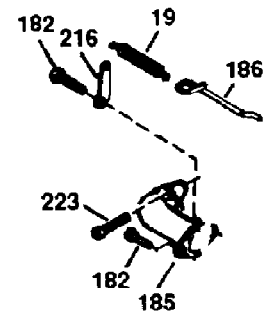

ILLUSTRATION SHOWS TYPICAL PARTS ONLY. ORDER BY PART NUMBER. PARTS NOT LISTED ARE SUPPLIED BY OEM.

VIEW 3 OF 3

Ref #	Part Number	Qty	S/P/F	Description
19	31361	1		Extension Spring
69	35261	1	S/P	* Mounting Flange Gasket
70	35651B	1	S/P	Mounting Flange (Incl. 72, 75 & 80)
90	611299	1		Flywheel
182	6201	2	/P	Screw, 1/4-28 x 7/8"
185	31384A	1	/P	Intake Pipe (Incl. 224)
186	34337	1		Governor Link
200	33131A	1	/P	Control Bracket (Incl. 202 thru 206)
205	650777	1	S/P	Screw, 6-32 x 21/32"
206	610973	1		Terminal
209	30200	2	/P	Screw, 10-24 x 9/16"
223	650451	2	/P	Screw, 1/4-20 x 1"
245	34340	1		Air Filter (Poly) (also available in Packaged Part #740023B)
250	34341B	1	/P	Air Cleaner Cover
275	35708	1		Muffler (Incl. 277)
277	650795	2		Screw, 1/4-20 x 2-1/4"