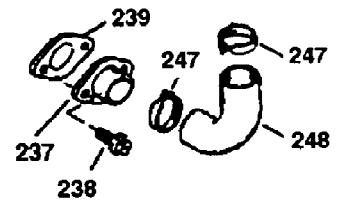

ILLUSTRATION SHOWS TYPICAL PARTS ONLY. ORDER BY PART NUMBER. PARTS NOT LISTED ARE SUPPLIED BY OEM.

VIEW 2 OF 3

Ref #	Part Number	Qty	S/P/F	Description
205	650777	1	S/P	Screw, 6-32 x 21/32"
206	610973	1		Terminal
239	34338	1		* Air Cleaner Gasket
243	650806	2		Screw, 10-32 x 5/8"
245	34340	1		Air Filter (Poly) (also available in Packaged Part #740023B)
250	34341B	1	/P	Air Cleaner Cover
260	35484	1		Blower Housing
287	650884	2	S	Screw, 8-32 x 1/2"
298	28763	3	/P	Screw, 10-32 x 35/64"
300	34476A	1	/P	Fuel Tank (Inc. 292 & 301)
301	33032	1	/P	Fuel Cap (Red 1-1/2" ID) also available in Packaged Part #740005B
370	34144	1		Primer Decal
390	590688	1	S/P	Rewind Starter