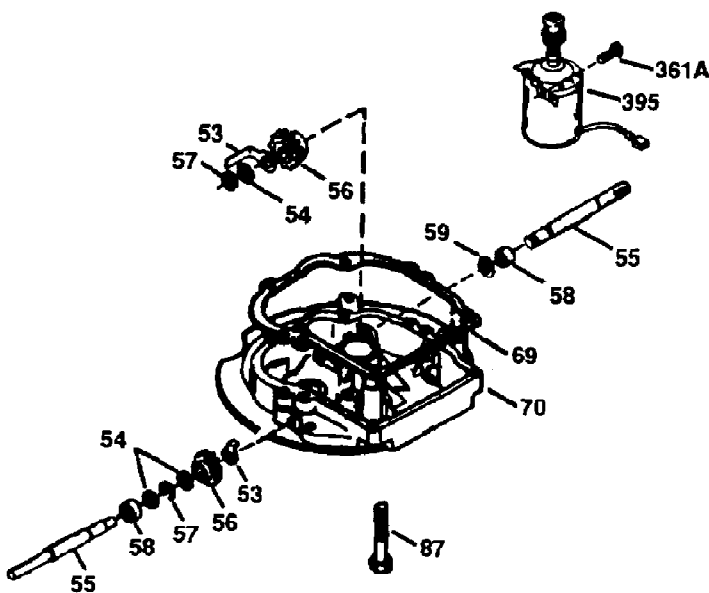

ILLUSTRATION SHOWS TYPICAL PARTS ONLY. ORDER BY PART NUMBER. PARTS NOT LISTED ARE SUPPLIED BY OEM.

VIEW 2 OF 3

Ref #	Part Number	Qty	S/P/F	Description
205	650777	1	S/P	Screw, 6-32 x 21/32"
206	610973	1		Terminal
239	34338	1		* Air Cleaner Gasket
243	650806	2		Screw, 10-32 x 5/8"
245	34340	1		Air Filter (Poly) (also available in Packaged Part #740023B)
250	34341B	1	/P	Air Cleaner Cover
260	35484	1		Blower Housing
287	650884	2	S	Screw, 8-32 x 1/2"
298	28763	3	/P	Screw, 10-32 x 35/64"
300	34476A	1	/P	Fuel Tank (Inc. 292 & 301)
301	33032	1	/P	Fuel Cap (Red 1-1/2" ID) also available in Packaged Part #740005B
370	34144	1		Primer Decal
390	590688	1	S/P	Rewind Starter

ILLUSTRATION SHOWS TYPICAL PARTS ONLY. ORDER BY PART NUMBER. PARTS NOT LISTED ARE SUPPLIED BY OEM.

VIEW 3 OF 3

Ref #	Part Number	Qty	S/P/F	Description
19	31361	1		Extension Spring
69	35261	1	S/P	* Mounting Flange Gasket
70	35651B	1	S/P	Mounting Flange (Incl. 72, 75 & 80)
90	611299	1		Flywheel
182	6201	2	/P	Screw, 1/4-28 x 7/8"
185	31384A	1	/P	Intake Pipe (Incl. 224)
186	34337	1		Governor Link
200	33131A	1	/P	Control Bracket (Incl. 202 thru 206)
205	650777	1	S/P	Screw, 6-32 x 21/32"
206	610973	1		Terminal
209	30200	2	/P	Screw, 10-24 x 9/16"
223	650451	2	/P	Screw, 1/4-20 x 1"
245	34340	1		Air Filter (Poly) (also available in Packaged Part #740023B)
250	34341B	1	/P	Air Cleaner Cover
275	35708	1		Muffler (Incl. 277)
277	650795	2		Screw, 1/4-20 x 2-1/4"