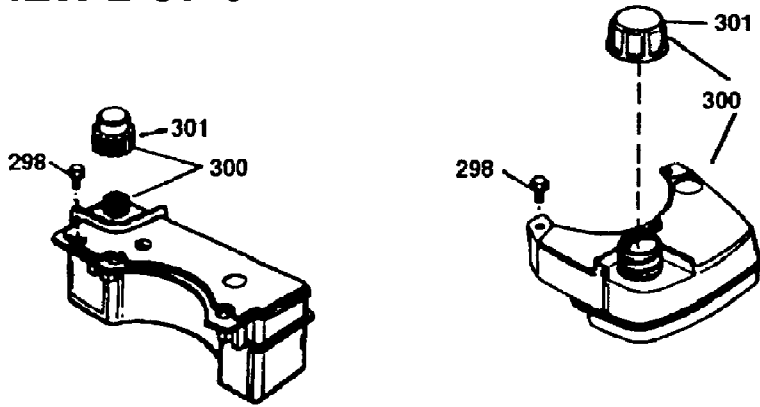

ILLUSTRATION SHOWS TYPICAL PARTS ONLY. ORDER BY PART NUMBER. PARTS NOT LISTED ARE SUPPLIED BY OEM.

VIEW 2 OF 3

Ref #	Part Number	Qty	S/P/F	Description
205	650777	1	S/P	Screw, 6-32 x 21/32"
206	610973	1		Terminal
239	34338	1		* Air Cleaner Gasket
243	650806	2		Screw, 10-32 x 5/8"
245	34340	1		Air Filter (Poly) (also available in Packaged Part #740023B)
250	34341B	1	/P	Air Cleaner Cover
260	35484	1		Blower Housing
287	650884	2	S	Screw, 8-32 x 1/2"
298	28763	3	/P	Screw, 10-32 x 35/64"
300	34476A	1	/P	Fuel Tank (Inc. 292 & 301)
301	33032	1	/P	Fuel Cap (Red 1-1/2" ID) also available in Packaged Part #740005B
370	34144	1		Primer Decal
390	590688	1	S/P	Rewind Starter